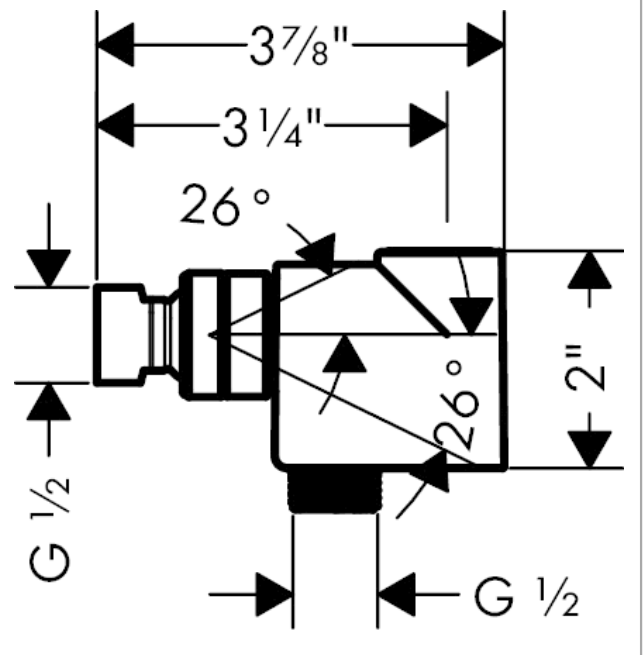

Showerarm Mount for Handshower

Finishes : **polished nickel** Part no. : **04580830**

Description

Features

- non-return valve

Item details

List Price \$ 42.00

Compliance

Product image

Scale drawing

Showerarm Mount for Handshower

Finishes : **polished nickel** Part no. : **04580830**

Exploded drawing

Year of production: >01/18

Showerarm Mount for Handshower

Finishes : **polished nickel** Part no. : **04580830**

Spare parts list

Year of production: >01/18

Pos.	Description	Part no.	Price	PU
1	filter packing	88649000	-	1
2	lever collar	97536000	-	1
3	seal	97606000	-	1
4	set of non return valves DW 15	94074000	-	1
a	nut	97958830	-	1