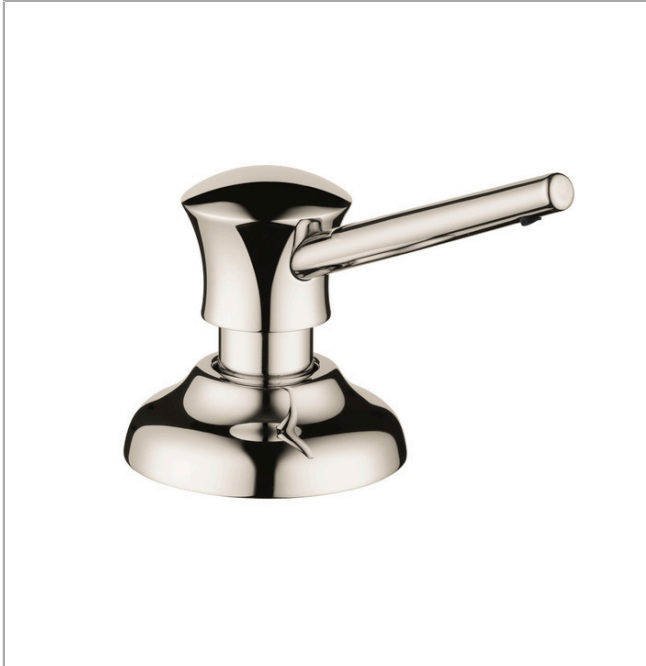

Soap Dispenser, Traditional

Finishes : **steel optic** Part no. : **04540800**

Description

Features

- metal
- bottle capacity 12 oz
- 2 7/8" maximum counter depth

Item details

List Price \$ 82.00

Product image

Scale drawing