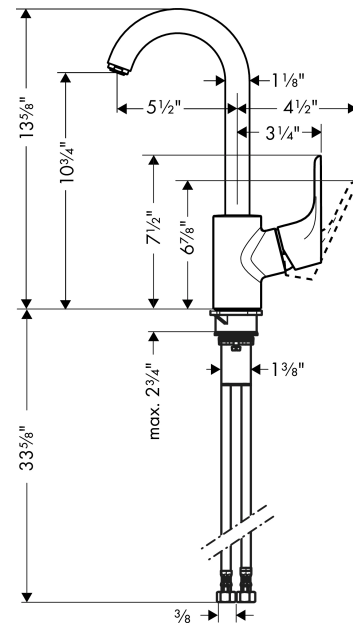

**Focus**  
**Bar Faucet, 1.5 GPM**  
 Finishes : **steel optic**    Part no. : **04507801**

**Description**

**Features**

- Swivel range 150°
- Aerated spray
- Single-hole installation
- Flow: 1.5 GPM (5.7 L/Min)
- Ceramic cartridge
- 3/8" connections

**Item details**

List Price \$ 455.00

**Technology**

**Compliance**

**Product image**

**Scale drawing**

**Focus**  
**Bar Faucet, 1.5 GPM**  
 Finishes : **steel optic**

Part no. : **04507801**

**Exploded drawing**

Year of production: >10/18

**Focus****Bar Faucet, 1.5 GPM**Finishes : **steel optic** Part no. : **04507801****Spare parts list**

Year of production: &gt;10/18

Pos.	Description	Part no.	Price	PU
1	handle	98460800	-	1
2	screw cover	96338000	-	1
3	flange	95498800	-	1
4	nut	97209000	-	1
5	cartridge, assy	92730000	-	1
6	locking screw for handle	95140000	-	1
7	seal	95008000	-	1
8	sealing set	92646000	-	1
9	screw	97662000	-	1
10	axialring	97558000	-	1
11	fixing set (Ø 34)	95049000	-	1
12	connection hose 35½" M8x0,75 3/8"	96316001	-	1
13	aerator M24x1 (5 l/min)	88744800	-	1