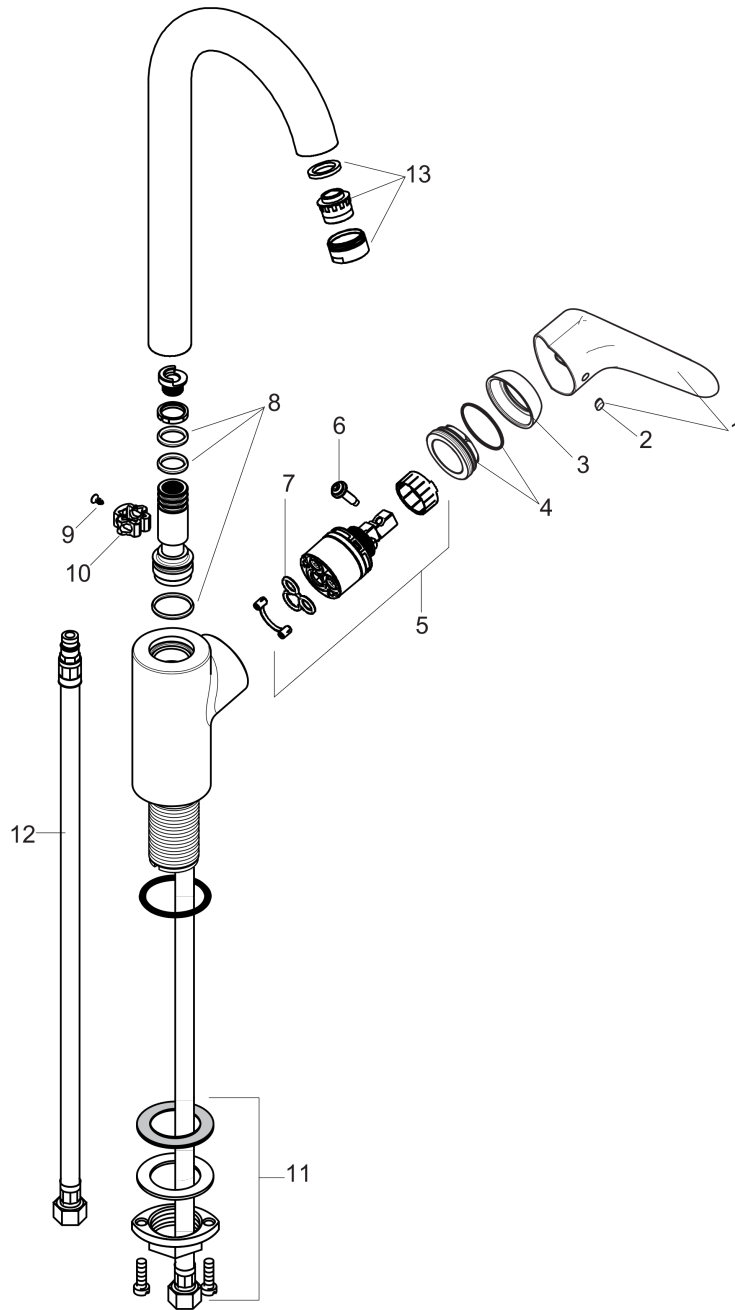

**Focus**  
**Bar Faucet, 1.5 GPM**  
 Finishes : **steel optic**    Part no. : **04507801**

**Description**

**Features**

- Swivel range 150°
- Aerated spray
- Single-hole installation
- Flow: 1.5 GPM (5.7 L/Min)
- Ceramic cartridge
- 3/8" connections

**Item details**

List Price \$ 455.00

**Technology**

**Compliance**

**Product image**

**Scale drawing**

**Focus**  
**Bar Faucet, 1.5 GPM**  
 Finishes : **steel optic**

Part no. : **04507801**

**Exploded drawing**

Year of production: >10/18

**Focus****Bar Faucet, 1.5 GPM**Finishes : **steel optic** Part no. : **04507801****Spare parts list**

Year of production: &gt;10/18

Pos.	Description	Part no.	Price	PU
1	handle	98460800	-	1
2	screw cover	96338000	-	1
3	flange	95498800	-	1
4	nut	97209000	-	1
5	cartridge, assy	92730000	-	1
6	locking screw for handle	95140000	-	1
7	seal	95008000	-	1
8	sealing set	92646000	-	1
9	screw	97662000	-	1
10	axialring	97558000	-	1
11	fixing set (Ø 34)	95049000	-	1
12	connection hose 35½" M8x0,75 3/8"	96316001	-	1
13	aerator M24x1 (5 l/min)	88744800	-	1