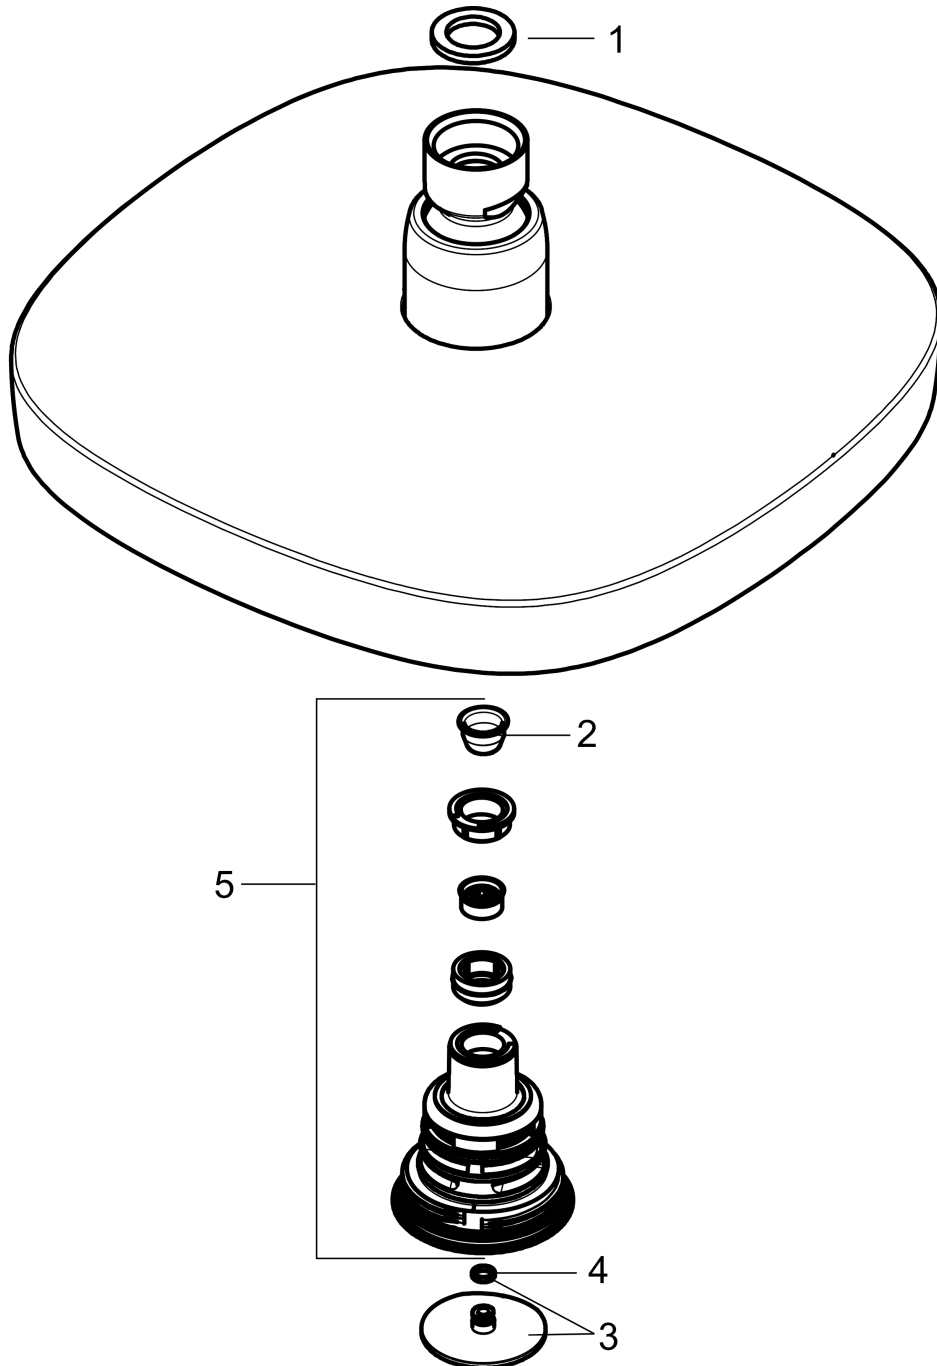

**Croma Select E  
Showerhead 180 2-Jet, 1.8 GPM**

Finishes : **brushed nickel** Part no. : **04387820**

**Description**

**Features**

- 147 no-clog spray channels
- Spray modes: Rain, IntenseRain
- Flow: 1.8 GPM (6.8 L/Min)
- Select button for comfortable alternation of spray modes
- Fully-finished matching spray face

**Item details**

List Price \$ 373.00

**Technology**

**Compliance**

**Product image**

**Scale drawing**

**Croma Select E**  
**Showerhead 180 2-Jet, 1.8 GPM**  
Finishes : **brushed nickel** Part no. : **04387820**

Exploded drawing

Year of production: >04/18

**Croma Select E**  
**Showerhead 180 2-Jet, 1.8 GPM**  
 Finishes : **brushed nickel** Part no. : **04387820**

**Spare parts list**

Year of production: >04/18

Pos.	Description	Part no.	Price	PU
1	seal	98058000	-	1
2	filter	97735000	-	1
3	cover	98344000	-	1
4	O-ring 3x1	98384000	-	1
5	selector assy	93092000	-	1