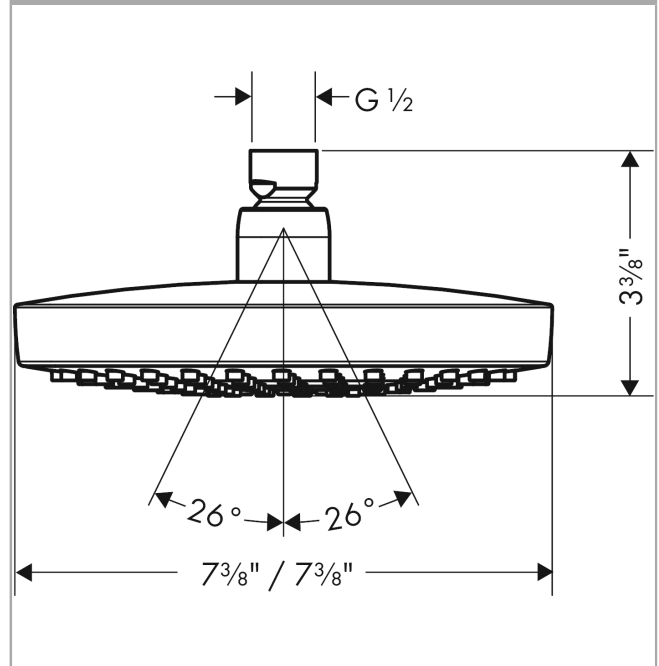

**Croma Select E  
Showerhead 180 2-Jet, 1.8 GPM**

Finishes : **brushed nickel** Part no. : **04387820**

**Description**

**Features**

- 147 no-clog spray channels
- Spray modes: Rain, IntenseRain
- Flow: 1.8 GPM (6.8 L/Min)
- Select button for comfortable alternation of spray modes
- Fully-finished matching spray face

**Item details**

List Price \$ 373.00

**Technology**

**Compliance**

**Product image**

**Scale drawing**

**Croma Select E**  
**Showerhead 180 2-Jet, 1.8 GPM**  
Finishes : **brushed nickel** Part no. : **04387820**

Exploded drawing

Year of production: >04/18

**Croma Select E**  
**Showerhead 180 2-Jet, 1.8 GPM**  
 Finishes : **brushed nickel** Part no. : **04387820**

**Spare parts list**

Year of production: >04/18

Pos.	Description	Part no.	Price	PU
1	seal	98058000	-	1
2	filter	97735000	-	1
3	cover	98344000	-	1
4	O-ring 3x1	98384000	-	1
5	selector assy	93092000	-	1