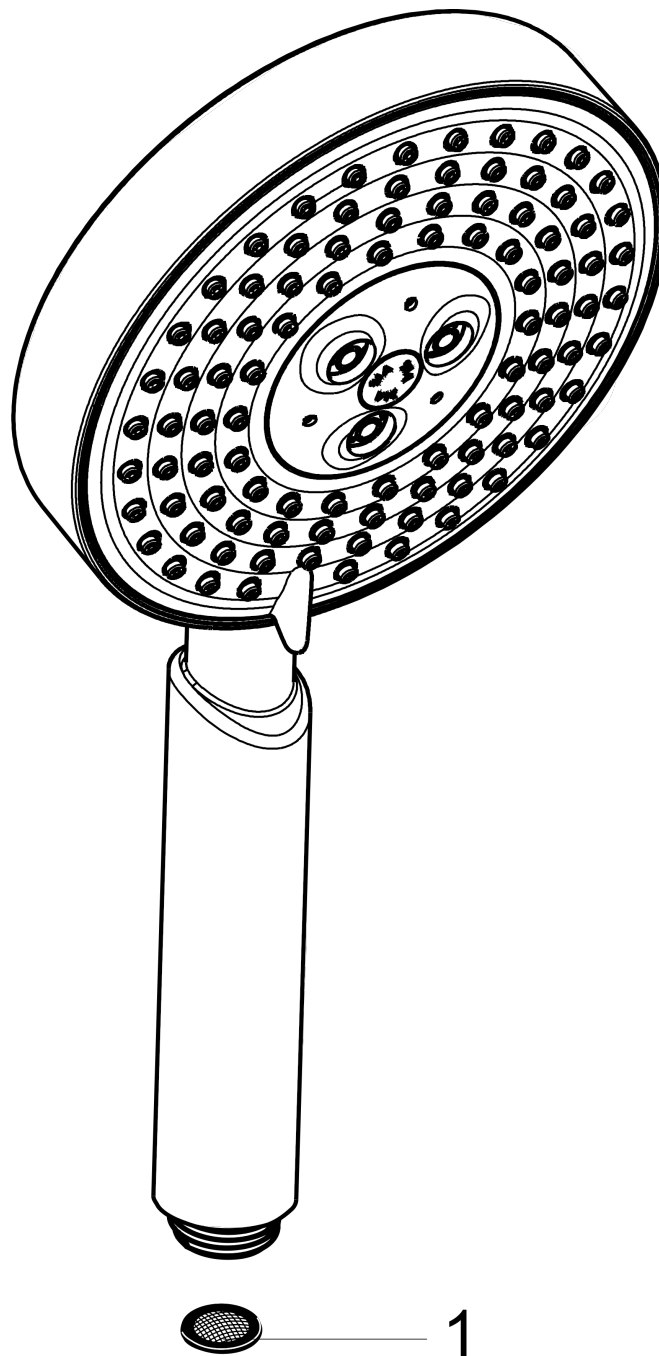

Raindance S

Handshower 100 3-Jet, 2.0 GPM

Finishes : **brushed nickel** Part no. : **04341820**

Description

Features

- 65 no-clog spray channels
- Spray modes: RainAir, BalanceAir, Whirl
- Flow: 2.0 GPM (7.6 L/Min)
- Gray spray disc

Item details

List Price \$ 248.00

Technology

Compliance

Product image

Scale drawing

Raindance S

Handshower 100 3-Jet, 2.0 GPM

Finishes : **brushed nickel** Part no. : **04341820**

Exploded drawing

Year of production: >06/10

Raindance S

Handshower 100 3-Jet, 2.0 GPM

Finishes : **brushed nickel** Part no. : **04341820**

Spare parts list