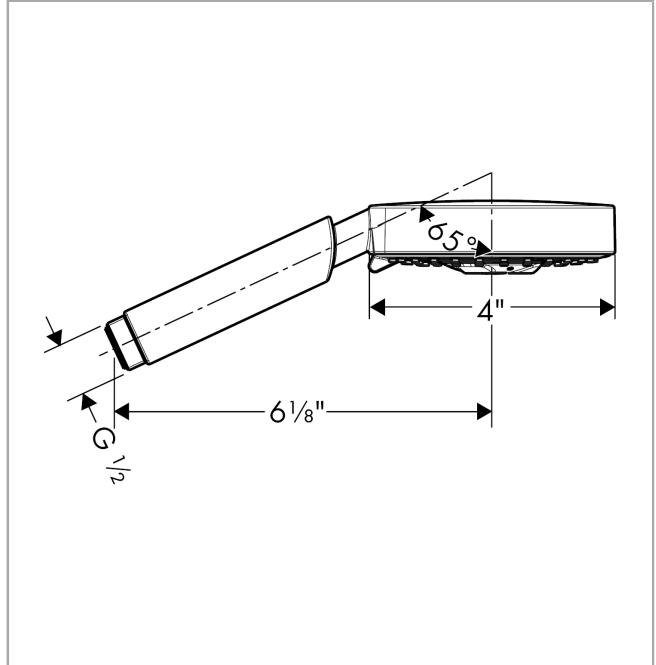

Raindance S

Handshower 100 3-Jet, 2.0 GPM

Finishes : **brushed nickel** Part no. : **04341820**

Description

Features

- 65 no-clog spray channels
- Spray modes: RainAir, BalanceAir, Whirl
- Flow: 2.0 GPM (7.6 L/Min)
- Gray spray disc

Item details

List Price \$ 248.00

Technology

Compliance

Product image

Scale drawing

Raindance S

Handshower 100 3-Jet, 2.0 GPM

Finishes : **brushed nickel** Part no. : **04341820**

Exploded drawing

Year of production: >06/10

Raindance S

Handshower 100 3-Jet, 2.0 GPM

Finishes : **brushed nickel** Part no. : **04341820**

Spare parts list