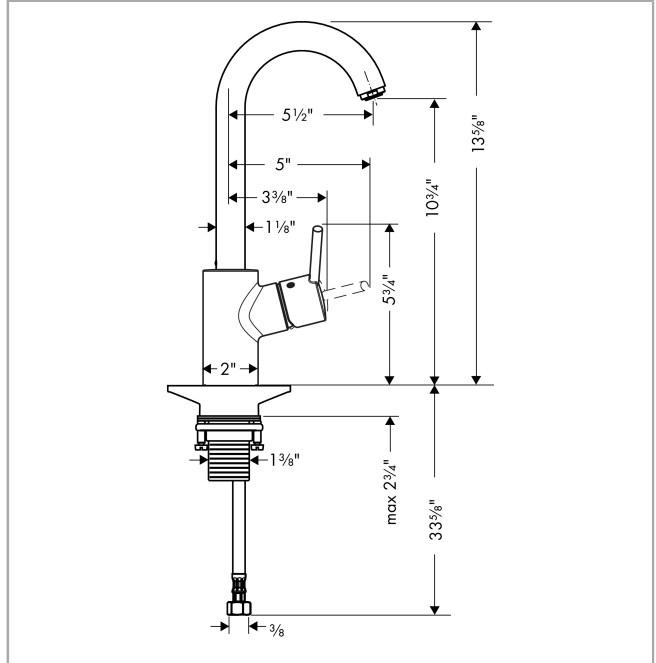

Talis S
Bar Faucet, 1.5 GPM
 Finishes : **steel optic**

Part no. : **04287800**

Description

Features

- Swivel range 150°
- Aerated spray
- Single-hole installation
- Flow: 1.5 GPM (5.7 L/Min)
- Ceramic cartridge
- 3/8" connections

Item details

List Price \$ 527.00

Technology

Compliance

Product image

Scale drawing

Talis S
Bar Faucet, 1.5 GPM
 Finishes : **steel optic**

Part no. : **04287800**

Exploded drawing

Year of production: >10/18

Talis S
Bar Faucet, 1.5 GPM
 Finishes : **steel optic** Part no. : **04287800**

Spare parts list

Year of production: >10/18

Pos.	Description	Part no.	Price	PU
1	handle	95560000	-	1
2	screw cover	96338000	-	1
3	flange	95498000	-	1
4	nut	97209000	-	1
5	cartridge, assy	92730000	-	1
6	locking screw for handle	95140000	-	1
7	seal	95008000	-	1
8	sealing set	92646000	-	1
9	screw	97662000	-	1
10	axialring	97558000	-	1
11	fixing set (Ø 34)	95049000	-	1
12	connection hose 35½" M8x0,75 3/8"	96316001	-	1
13	aerator M24x1 (5 l/min)	88744000	-	1