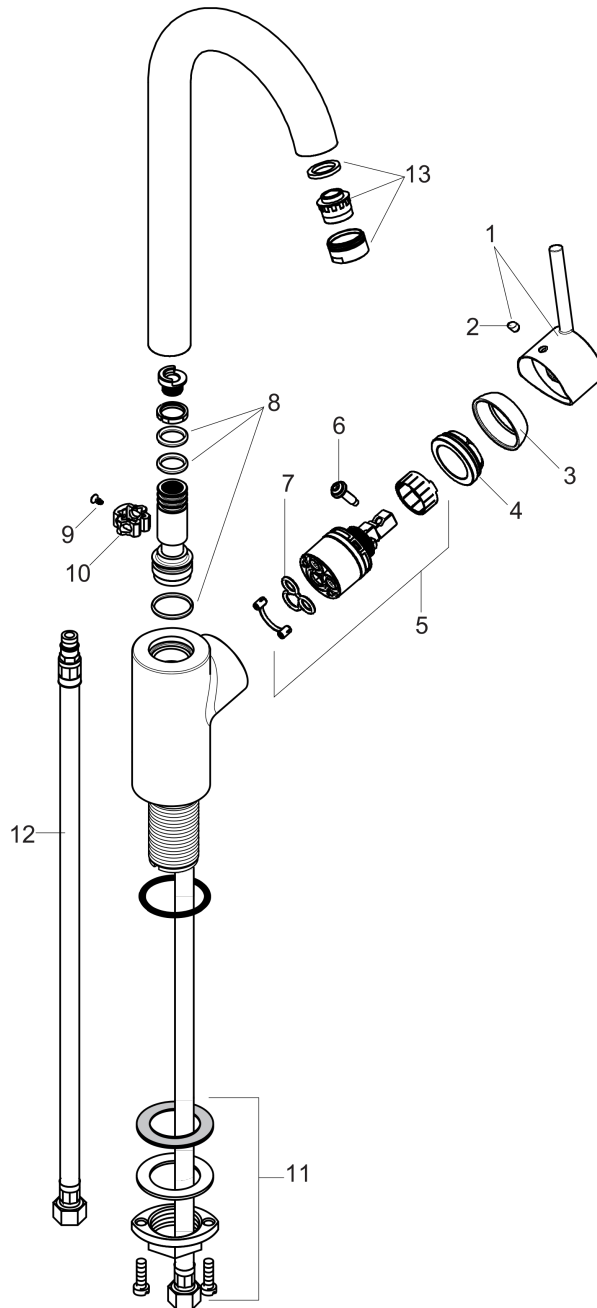

Talis S
Bar Faucet, 1.5 GPM
 Finishes : **steel optic**

Part no. : **04287800**

Description

Features

- Swivel range 150°
- Aerated spray
- Single-hole installation
- Flow: 1.5 GPM (5.7 L/Min)
- Ceramic cartridge
- 3/8" connections

Item details

List Price \$ 527.00

Technology

Compliance

Product image

Scale drawing

Talis S
Bar Faucet, 1.5 GPM
 Finishes : **steel optic**

Part no. : **04287800**

Exploded drawing

Year of production: >10/18

Talis S
Bar Faucet, 1.5 GPM
 Finishes : **steel optic** Part no. : **04287800**

Spare parts list

Year of production: >10/18

Pos.	Description	Part no.	Price	PU
1	handle	95560000	-	1
2	screw cover	96338000	-	1
3	flange	95498000	-	1
4	nut	97209000	-	1
5	cartridge, assy	92730000	-	1
6	locking screw for handle	95140000	-	1
7	seal	95008000	-	1
8	sealing set	92646000	-	1
9	screw	97662000	-	1
10	axialring	97558000	-	1
11	fixing set (Ø 34)	95049000	-	1
12	connection hose 35½" M8x0,75 3/8"	96316001	-	1
13	aerator M24x1 (5 l/min)	88744000	-	1