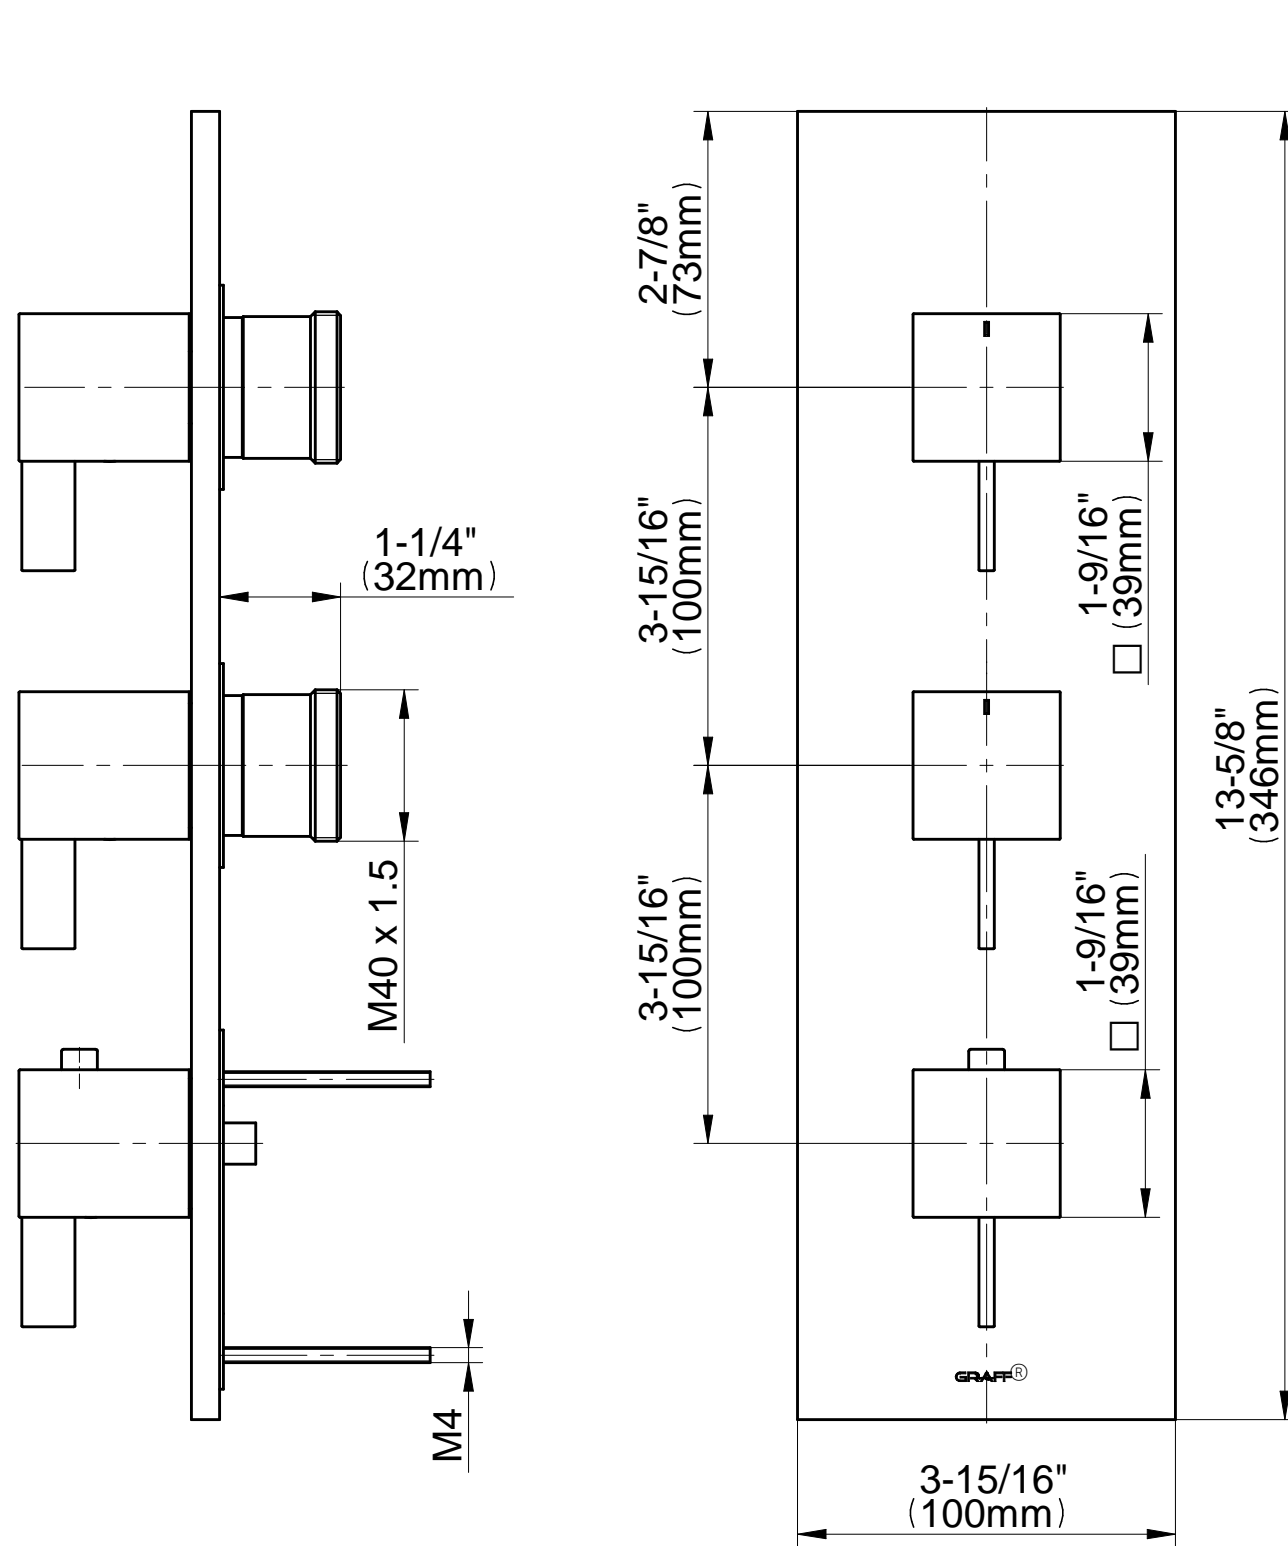

G-8057-LM39E0

Qubic Tre Series