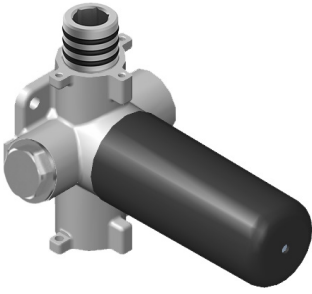

Finishes

Polished
Chrome

Steelnox®
(Satin Nickel)

G-8076

M-Series

Stop/Volume Control Rough Valve with Pass-Through

GRAFF[®]
CUTTING EDGE DESIGN

Product Features

- 13.2 gpm @ 60 psi
- 3/4" universal inlets/outlets with female threads
- Stacking inlet and pass-through port feature
- Supplied with protective plastic cover
- CalGreen compliant dependent on functions

www.graff-faucets.com | phone: 800-954-4723

SHOWER
Square Flush Mount Body Spray
w/ Solid Brass Swivel Head
G-8497

GRAFF[®]

Information

- 12 no-clog, easy-clean silicon jets
- Metal ball-joint allows for 18° angle adjustment of body spray
- Brass wall escutcheon and flush-mounted trim
- 1/2" NPT female thread inlet
- Body spray flow rate \leq 1.5 max gpm

Finishes

Polished
Chrome

Steelnox[®]
(Satin Nickel)

G-8497

Shower Components

Contemporary Flush-Mount Body Spray with Solid Brass Swivel Head

Product Features

- 12 no-clog, easy-clean silicone jets
- Metal ball-joint allows for 18° angle adjustment of body spray
- Brass wall escutcheon and Flush-mounted trim
- 1/2" NPT female thread inlet
- Body spray flow rate ≤ 1.5 max gpm