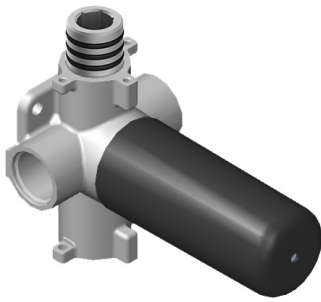

SHOWER
M-Series Full Thermostatic
Shower System
GM3.128WH-LM39E0

GRAFF®

Information

- 3/4" thermostatic valve and trim
- 3/4" stop/volume control valve and 2-way diverter valve
- Showerhead features no-clog, easy-clean spray nozzles
- Flush-mounted swivel body sprays (3 pieces)
- Handshower set with wall bracket and 59" hose
- Optional extension kit
- Flow rates: showerhead \leq 1.8 max gpm, handshower \leq 1.5 max gpm, body sprays \leq 1.5 max gpm each
- ADA

Finishes

Polished
Chrome

Steelnox®
(Satin Nickel)

G-8006

M-Series

3/4" Concealed Thermostatic Rough Valve

Product Features

- 12.9 gpm @ 60 psi
- 3/4" universal inlets
- Built-in service stops
- Stacking outlet feature
- Complete serviceability from front of all units
- Supplied with protective plastic cover
- CalGreen compliant dependent on functions

www.graff-faucets.com | phone: 800-954-4723

SHOWER
Two-Way Diverter Volume Control
Valve WITH Off Function and Pass-
Through
G-8052

GRAFF®

Information

- 11.7 gpm @ 60 psi
- 3/4" universal inlets/outlets with female threads
- Operates one function at a time
- Stacking inlet and pass-through port feature
- Supplied with protective plastic cover
- CALGreen compliant depending on functions

Finishes

Polished
Chrome

Steelnox®
(Satin Nickel)

G-8052 M-Series
 2-Way Diverter Volume Control Valve
 WITH Off Function and Pass-Through

Product Features

- 12.1 gpm @ 60 psi
- 3/4" universal inlets/outlets with female threads
- Stacking inlet and pass-through port feature
- Supplied with protective plastic cover
- CalGreen compliant dependent on functions