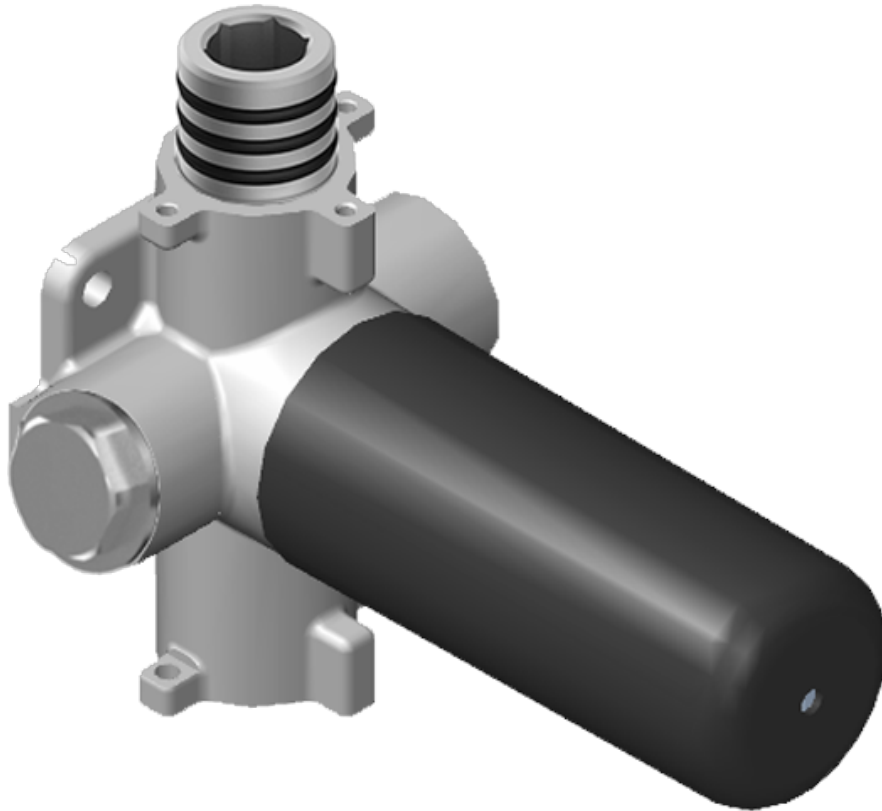

SHOWER
M-Series Full Thermostatic
Shower System
GM3.128WH-LM39E0

GRAFF®

Information

- 3/4" thermostatic valve and trim
- 3/4" stop/volume control valve and 2-way diverter valve
- Showerhead features no-clog, easy-clean spray nozzles
- Flush-mounted swivel body sprays (3 pieces)
- Handshower set with wall bracket and 59" hose
- Optional extension kit
- Flow rates: showerhead \leq 1.8 max gpm, handshower \leq 1.5 max gpm, body sprays \leq 1.5 max gpm each
- ADA

Finishes

Polished
Chrome

Steelnox®
(Satin Nickel)

G-8052 M-Series
 2-Way Diverter Volume Control Valve
 WITH Off Function and Pass-Through

Product Features

- 12.1 gpm @ 60 psi
- 3/4" universal inlets/outlets with female threads
- Stacking inlet and pass-through port feature
- Supplied with protective plastic cover
- CalGreen compliant dependent on functions

www.graff-faucets.com | phone: 800-954-4723

SHOWER
Qubic M-Series Valve Trim with
Three Handles
G-8057-LM39E0-T

GRAFF®

Information

- Three metal handles, decorative trim plate
- Use with M-Series rough valves
- ADA

Finishes

Polished
Chrome

Steelnox®
(Satin Nickel)

G-8057-LM39E0

Qubic Tre Series

SHOWER
Stop/Volume Control Valve with
Pass Through
G-8076

GRAFF®

Information