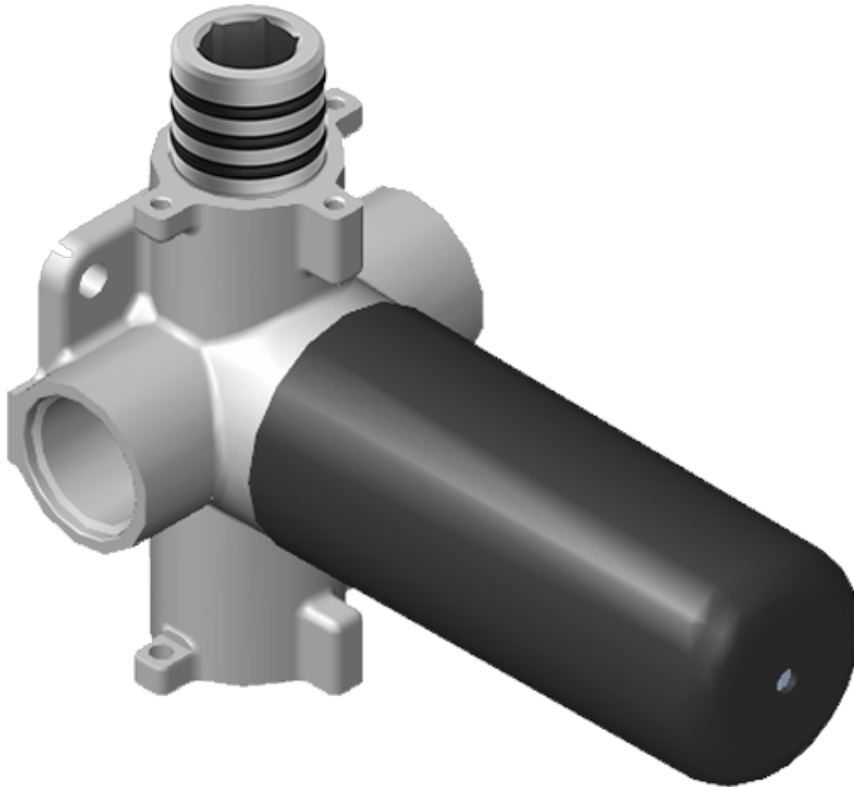

SHOWER
M-Series Full Thermostatic
Shower System
GM3.128WH-LM39E0

GRAFF®

Information

- 3/4" thermostatic valve and trim
- 3/4" stop/volume control valve and 2-way diverter valve
- Showerhead features no-clog, easy-clean spray nozzles
- Flush-mounted swivel body sprays (3 pieces)
- Handshower set with wall bracket and 59" hose
- Optional extension kit
- Flow rates: showerhead \leq 1.8 max gpm, handshower \leq 1.5 max gpm, body sprays \leq 1.5 max gpm each
- ADA

Finishes

Polished
Chrome

Steelnox®
(Satin Nickel)

G-8006

M-Series

3/4" Concealed Thermostatic Rough Valve

Product Features

- 12.9 gpm @ 60 psi
- 3/4" universal inlets
- Built-in service stops
- Stacking outlet feature
- Complete serviceability from front of all units
- Supplied with protective plastic cover
- CalGreen compliant dependent on functions

www.graff-faucets.com | phone: 800-954-4723

SHOWER
Two-Way Diverter Volume Control
Valve WITH Off Function and Pass-
Through
G-8052

GRAFF®

Information

- 11.7 gpm @ 60 psi
- 3/4" universal inlets/outlets with female threads
- Operates one function at a time
- Stacking inlet and pass-through port feature
- Supplied with protective plastic cover
- CALGreen compliant depending on functions

Finishes

Polished
Chrome

Steelnox®
(Satin Nickel)

G-8052 M-Series
 2-Way Diverter Volume Control Valve
 WITH Off Function and Pass-Through

Product Features

- 12.1 gpm @ 60 psi
- 3/4" universal inlets/outlets with female threads
- Stacking inlet and pass-through port feature
- Supplied with protective plastic cover
- CalGreen compliant dependent on functions