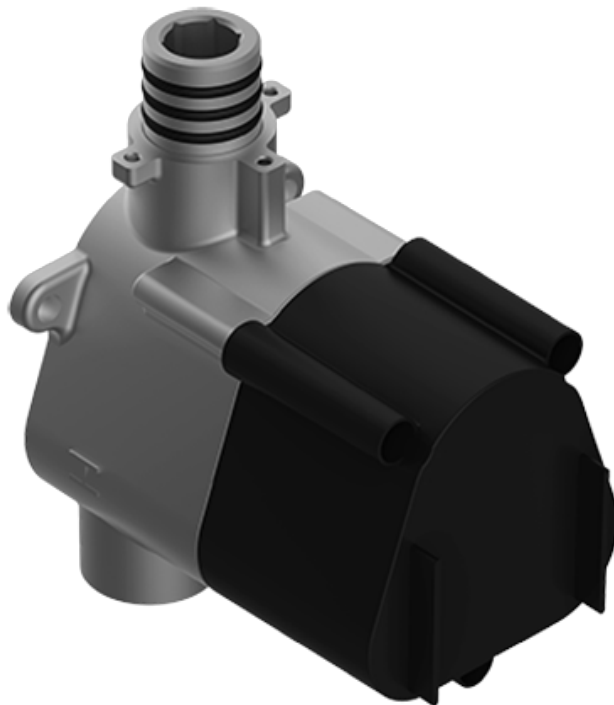

SHOWER
M-Series Full Thermostatic
Shower System
GM3.128WH-LM39E0

GRAFF®

Information

- 3/4" thermostatic valve and trim
- 3/4" stop/volume control valve and 2-way diverter valve
- Showerhead features no-clog, easy-clean spray nozzles
- Flush-mounted swivel body sprays (3 pieces)
- Handshower set with wall bracket and 59" hose
- Optional extension kit
- Flow rates: showerhead \leq 1.8 max gpm, handshower \leq 1.5 max gpm, body sprays \leq 1.5 max gpm each
- ADA

SHOWER
Thermostatic Rough Valve
G-8006

GRAFF®

Information

- 12.9 gpm @ 60 psi
- 3/4" universal inlets
- Built-in service stops
- Stacking outlet feature
- Complete serviceability from front of all units
- Supplied with protective plastic cover
- CalGreen compliant dependent on functions

Finishes

Polished
Chrome

Steelnox®
(Satin Nickel)

G-8006

M-Series

3/4" Concealed Thermostatic Rough Valve

Product Features

- 12.9 gpm @ 60 psi
- 3/4" universal inlets
- Built-in service stops
- Stacking outlet feature
- Complete serviceability from front of all units
- Supplied with protective plastic cover
- CalGreen compliant dependent on functions

www.graff-faucets.com | phone: 800-954-4723

SHOWER
Two-Way Diverter Volume Control
Valve WITH Off Function and Pass-
Through
G-8052

GRAFF®

Information

- 11.7 gpm @ 60 psi
- 3/4" universal inlets/outlets with female threads
- Operates one function at a time
- Stacking inlet and pass-through port feature
- Supplied with protective plastic cover
- CALGreen compliant depending on functions