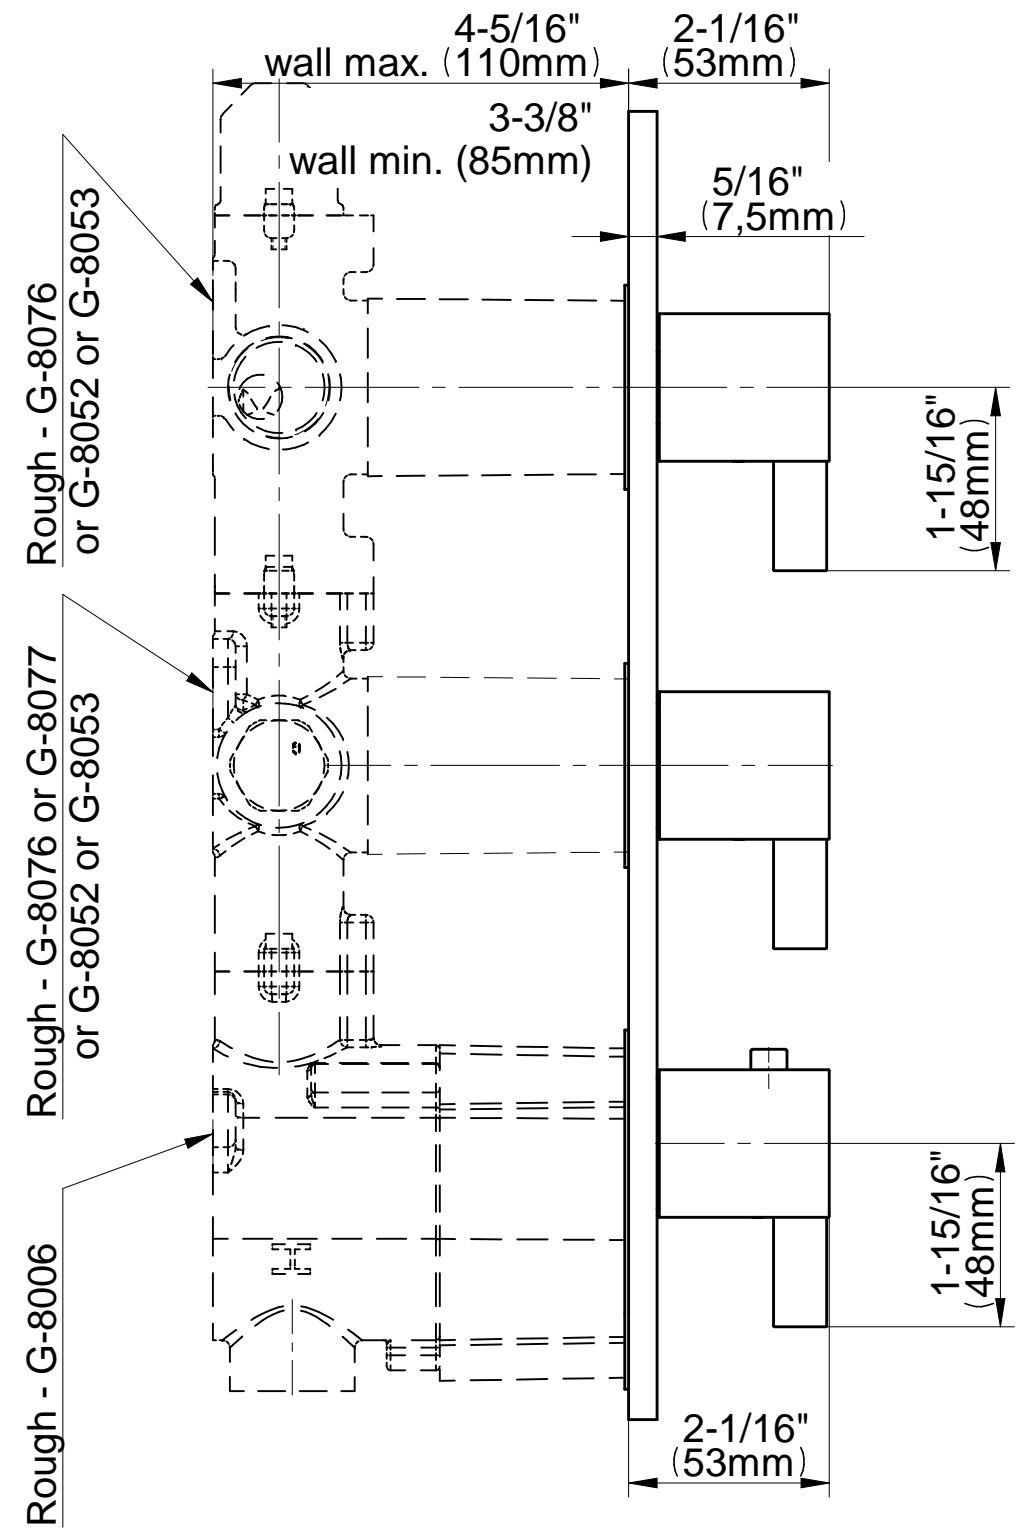

G-8057-LM39E0

Qubic Tre Series