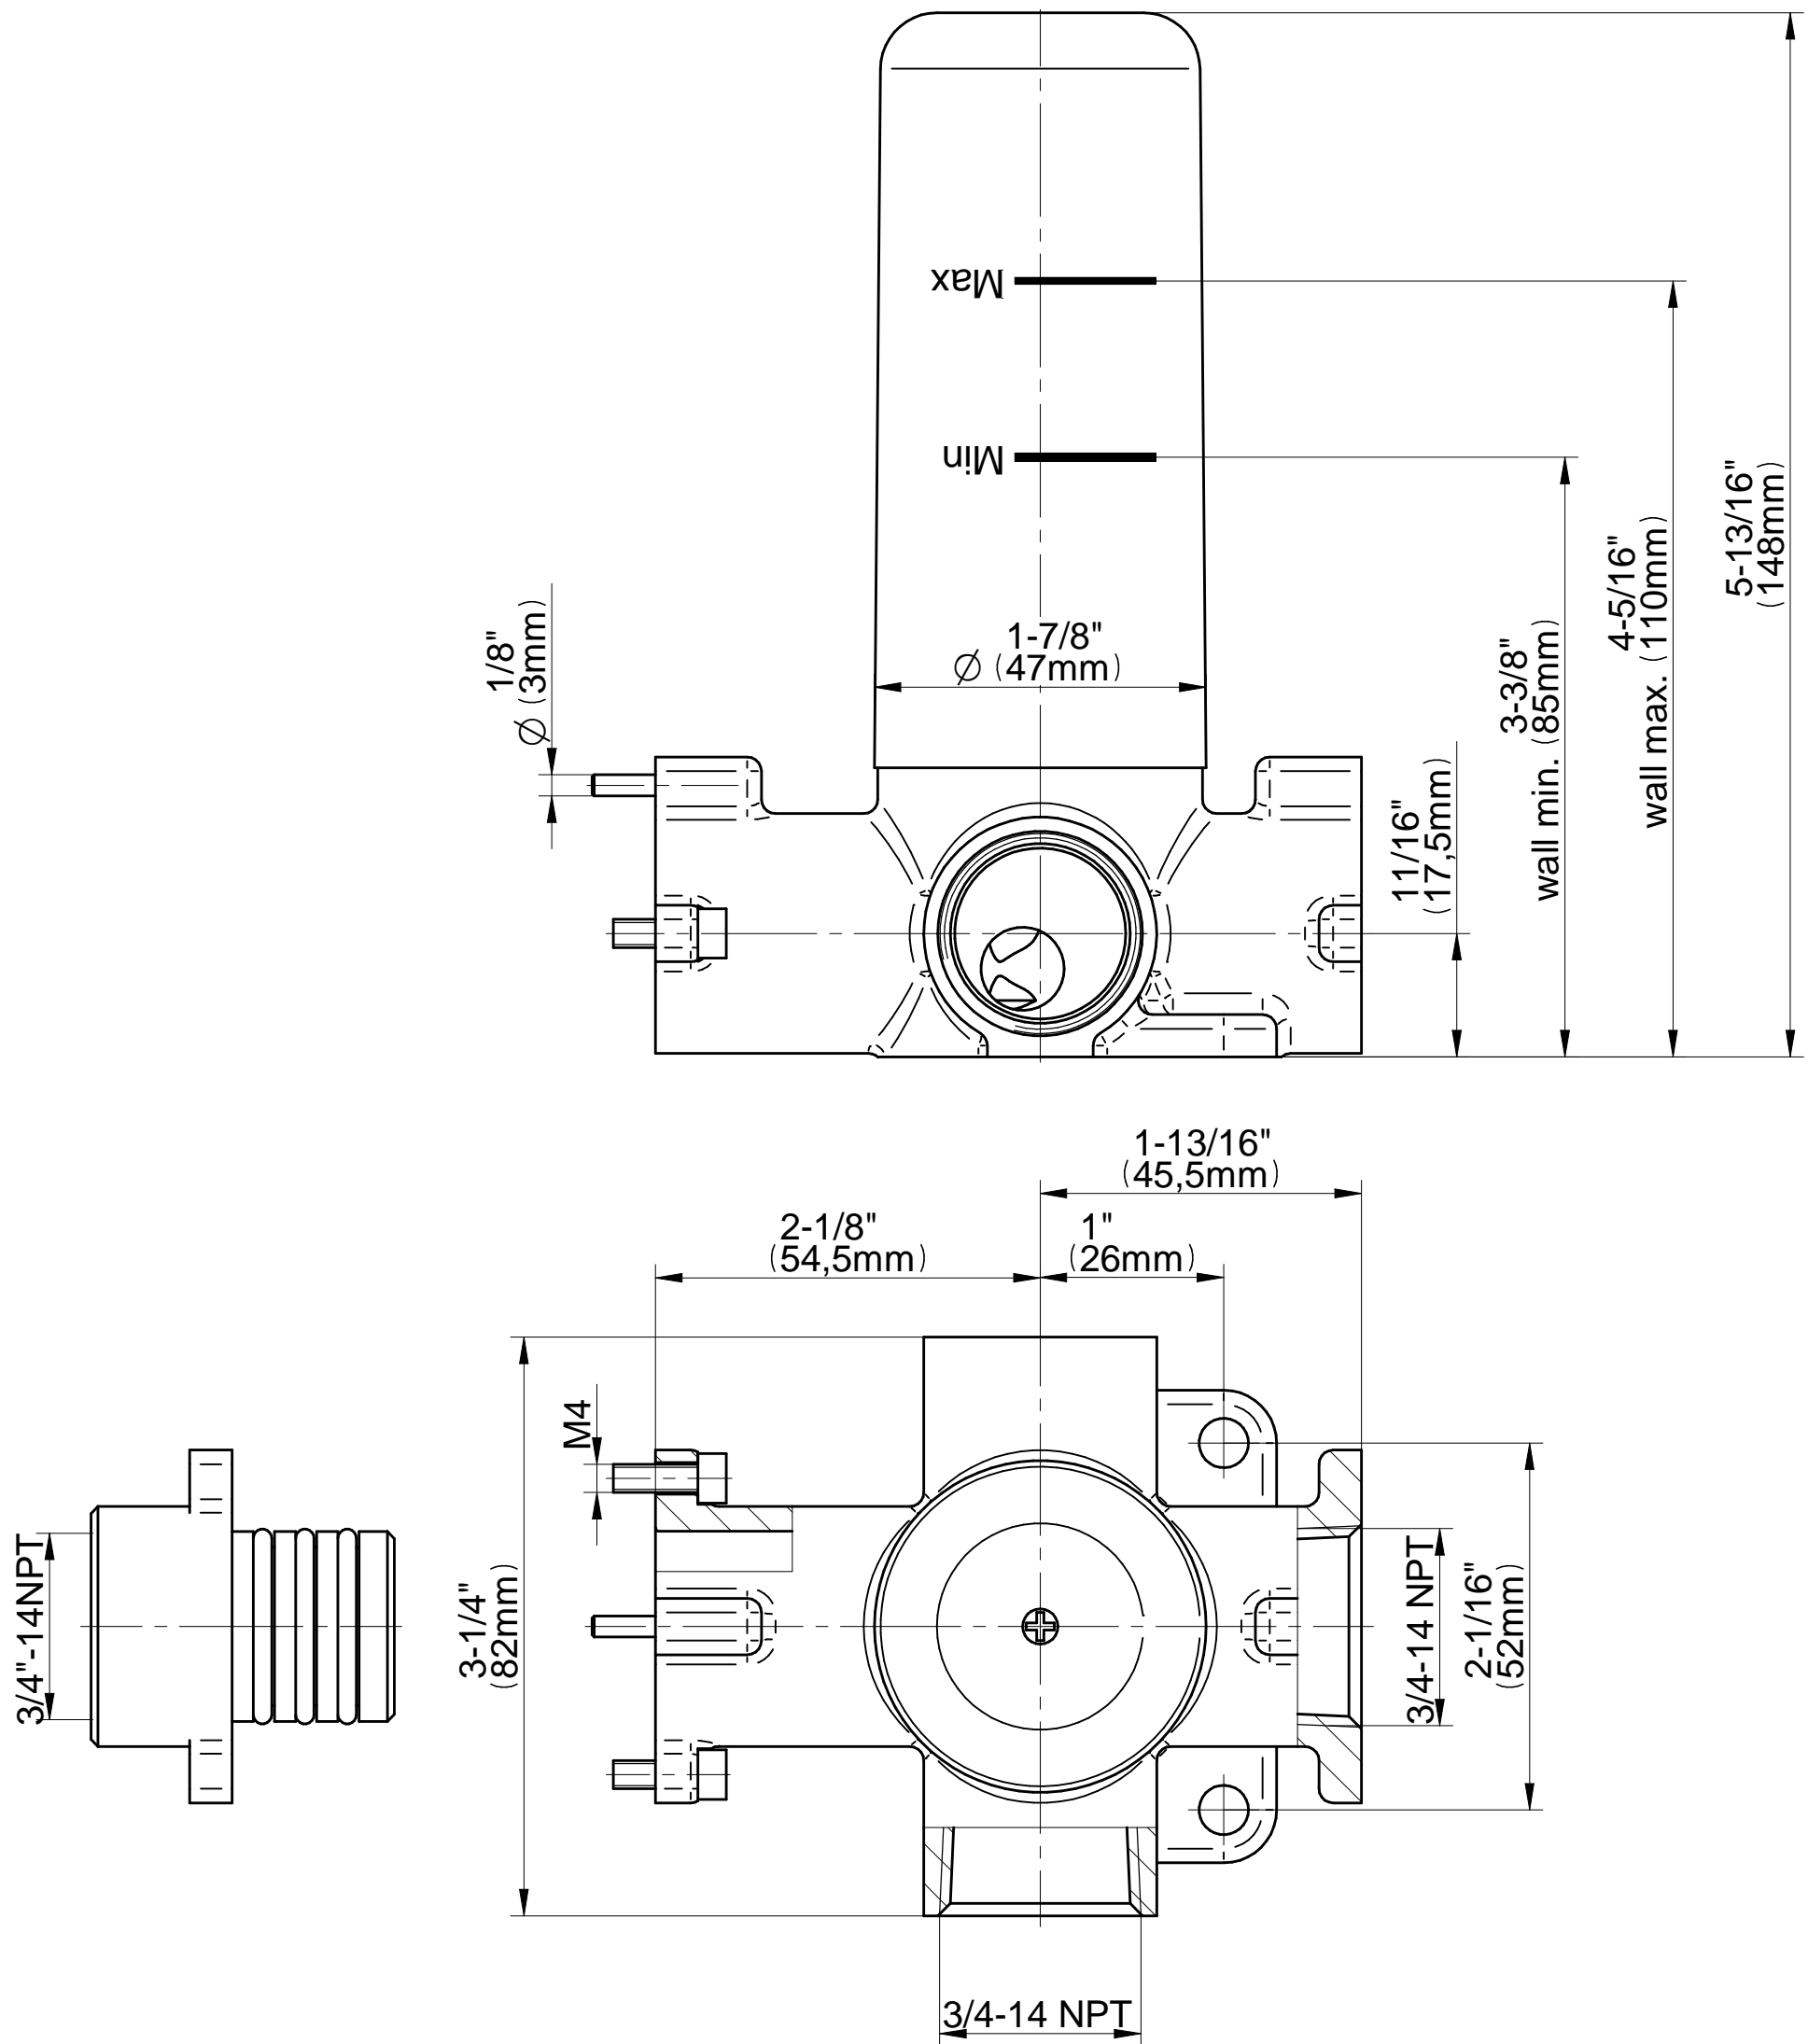

www.graff-faucets.com | phone: 800-954-4723

SHOWER
 Three-Way Shared Function
 Diverter Control Valve WITHOUT
 Off Function (No Pass-Through)
G-8053S

Information

- ~11 gpm @ 60 psi
- 3/4" universal inlets/outlets with female threads
- Operates one function separately or two functions together
- Recommended to use with G-8077 Stop/Volume Control Valve
- Stacking inlet feature
- Supplied with protective plastic cover

Finishes

Architectural
White

G-8053S

3-way Diverter Valve - Rough - M-Series

SHOWER
M.E. M-Series Valve Trim with
Three Handles
G-8056-C17E0-T

Information

- Three metal handles
- Decorative trim plate
- Use with M-Series rough valves
- ADA