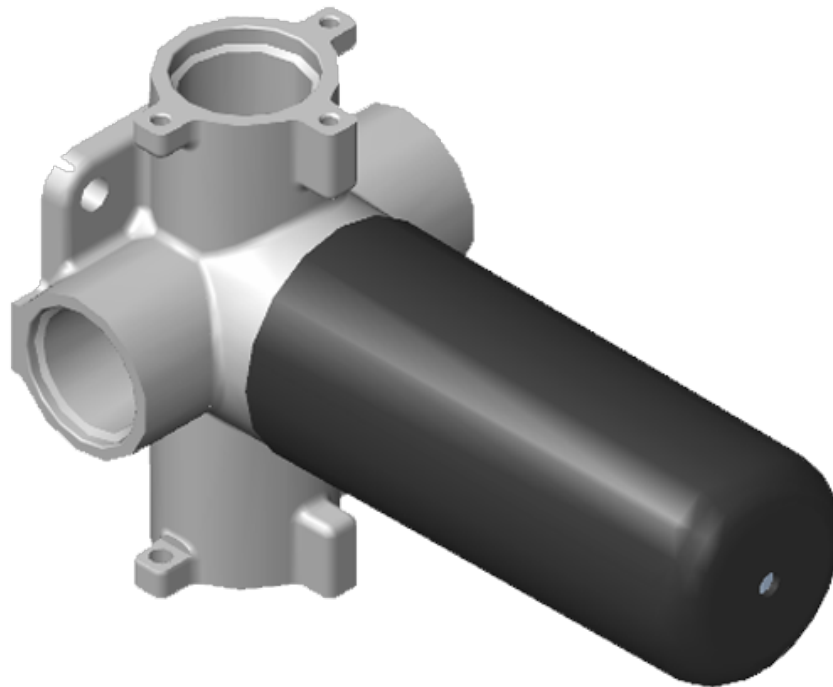

SHOWER
M-Series Thermostatic Shower
System - Tub and Shower with
Handshower
GL3.612WV-C17E0

GRAFF®

SHOWER
Thermostatic Rough Valve
G-8006

GRAFF®

Information

- 12.9 gpm @ 60 psi
- 3/4" universal inlets
- Built-in service stops
- Stacking outlet feature
- Complete serviceability from front of all units
- Supplied with protective plastic cover
- CalGreen compliant dependent on functions

Finishes

G-8006

M-Series

3/4" Concealed Thermostatic Rough Valve

Product Features

- 12.9 gpm @ 60 psi
- 3/4" universal inlets
- Built-in service stops
- Stacking outlet feature
- Complete serviceability from front of all units
- Supplied with protective plastic cover
- CalGreen compliant dependent on functions

www.graff-faucets.com | phone: 800-954-4723

SHOWER
 Three-Way Shared Function
 Diverter Control Valve WITHOUT
 Off Function (No Pass-Through)
G-8053S

Information

- ~11 gpm @ 60 psi
- 3/4" universal inlets/outlets with female threads
- Operates one function separately or two functions together
- Recommended to use with G-8077 Stop/Volume Control Valve
- Stacking inlet feature
- Supplied with protective plastic cover

Finishes

Architectural
White

G-8053S

3-way Diverter Valve - Rough - M-Series

SHOWER
M.E. M-Series Valve Trim with
Three Handles
G-8056-C17E0-T

Information

- Three metal handles
- Decorative trim plate
- Use with M-Series rough valves
- ADA