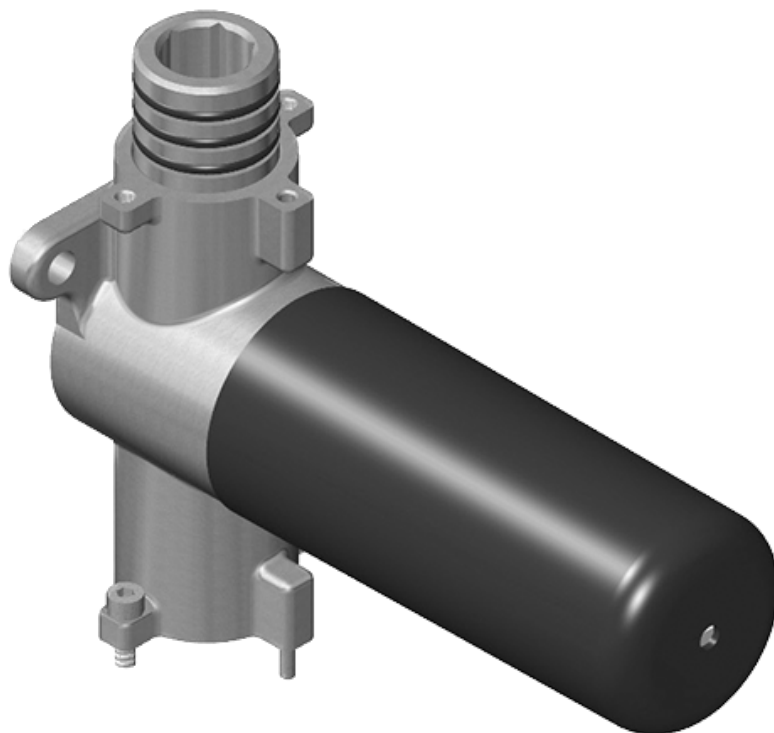

Finishes

G-8006

M-Series

3/4" Concealed Thermostatic Rough Valve

Product Features

- 12.9 gpm @ 60 psi
- 3/4" universal inlets
- Built-in service stops
- Stacking outlet feature
- Complete serviceability from front of all units
- Supplied with protective plastic cover
- CalGreen compliant dependent on functions

Finishes

Architectural
White

G-8053S

3-way Diverter Valve - Rough - M-Series

SHOWER
M.E. M-Series Valve Trim with
Three Handles
G-8056-C17E0-T

Information

- Three metal handles
- Decorative trim plate
- Use with M-Series rough valves
- ADA

Unfinished Brushed Brass

Architectural White

SHOWER
 Stop/Volume Control Rough Valve
G-8077

Information

- 18.1 gpm @ 60 psi
- 3/4" universal inlets/outlets with female threads
- Stacking inlet and outlet feature
- Supplied with protective plastic cover
- CalGreen compliant dependent on functions

Finishes

G-8077

M-Series

Stop/Volume Control Rough Valve

Product Features

- 3/4" universal inlets/outlets with female threads
- 18.1 gpm @ 60 psi
- Stacking inlet and outlet feature
- Supplied with protective plastic cover
- CalGreen compliant dependent on functions