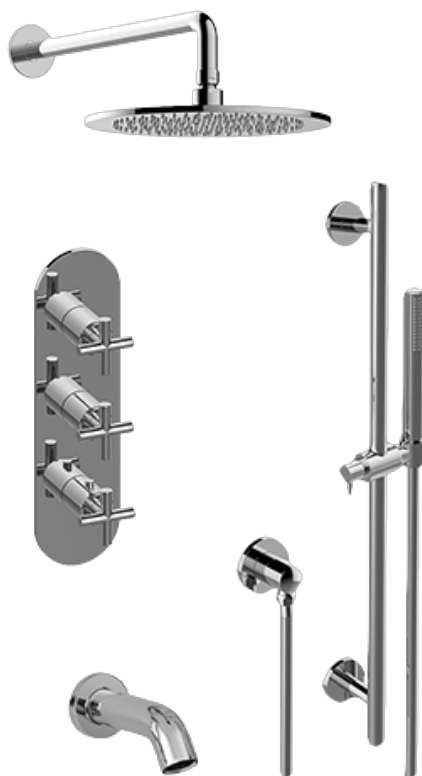

SHOWER
M-Series Thermostatic Shower
System - Tub and Shower with
Handshower
GL3.612WV-C17E0

GRAFF®

SHOWER
Thermostatic Rough Valve
G-8006

GRAFF®

Information

- 12.9 gpm @ 60 psi
- 3/4" universal inlets
- Built-in service stops
- Stacking outlet feature
- Complete serviceability from front of all units
- Supplied with protective plastic cover
- CalGreen compliant dependent on functions

Finishes

G-8006

M-Series

3/4" Concealed Thermostatic Rough Valve

Product Features

- 12.9 gpm @ 60 psi
- 3/4" universal inlets
- Built-in service stops
- Stacking outlet feature
- Complete serviceability from front of all units
- Supplied with protective plastic cover
- CalGreen compliant dependent on functions

www.graff-faucets.com | phone: 800-954-4723

SHOWER
 Three-Way Shared Function
 Diverter Control Valve WITHOUT
 Off Function (No Pass-Through)
G-8053S

Information

- ~11 gpm @ 60 psi
- 3/4" universal inlets/outlets with female threads
- Operates one function separately or two functions together
- Recommended to use with G-8077 Stop/Volume Control Valve
- Stacking inlet feature
- Supplied with protective plastic cover

Finishes

Architectural
White

G-8053S

3-way Diverter Valve - Rough - M-Series

SHOWER
M.E. M-Series Valve Trim with
Three Handles
G-8056-C17E0-T

Information

- Three metal handles
- Decorative trim plate
- Use with M-Series rough valves
- ADA