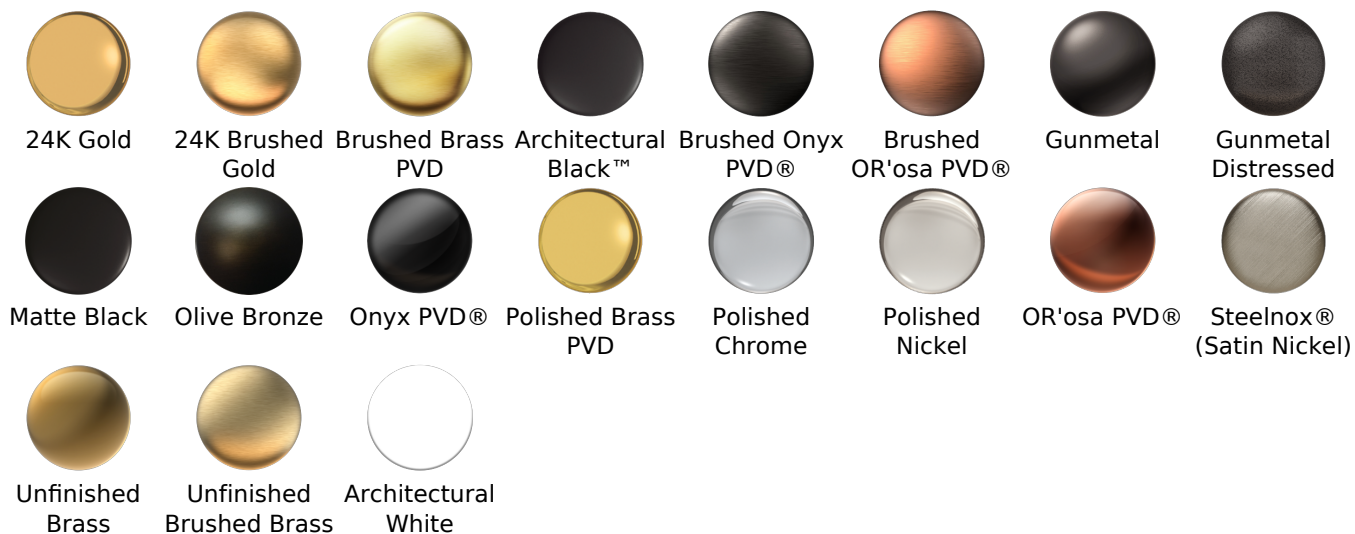

SHOWER
6" Contemporary Tub Spout
G-8555

GRAFF®

Information

- Includes spout ring
- 1/2" NPT female thread inlet
- Tub spout flow rate ~ 19.8 gpm @60 psi

Finishes