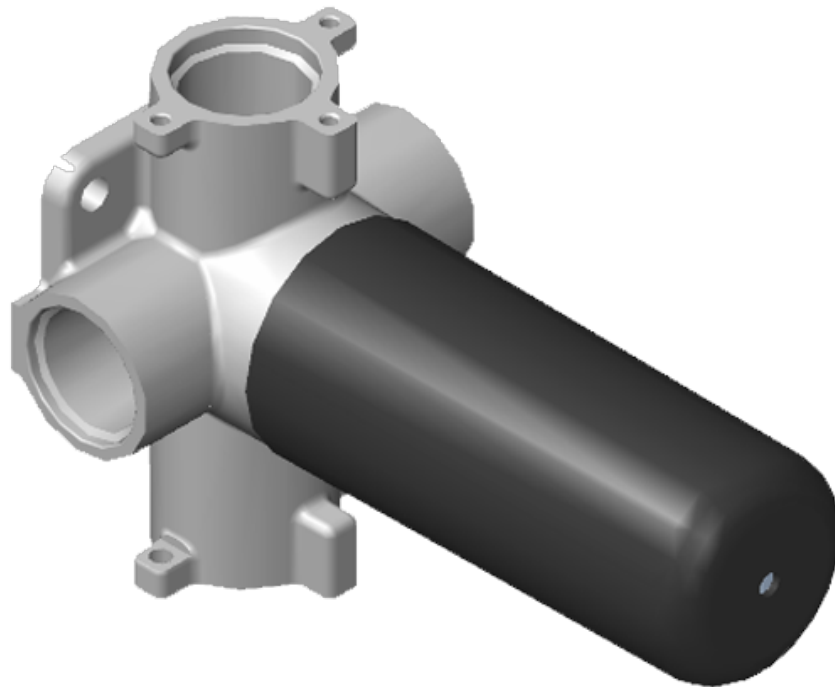

# G-8006

M-Series

3/4" Concealed Thermostatic Rough Valve

[www.graff-faucets.com](http://www.graff-faucets.com) | phone: 800-954-4723

SHOWER  
 Three-Way Diverter Control Valve  
 WITH Off Function (No Pass-  
 Through)  
**G-8053**

**Information**

- ~11.4 gpm @ 60 psi
- 3/4" universal inlets/outlets with female threads
- Operates one function at a time
- Stacking inlet feature
- Supplied with protective plastic cover
- CALGreen compliant depending on functions