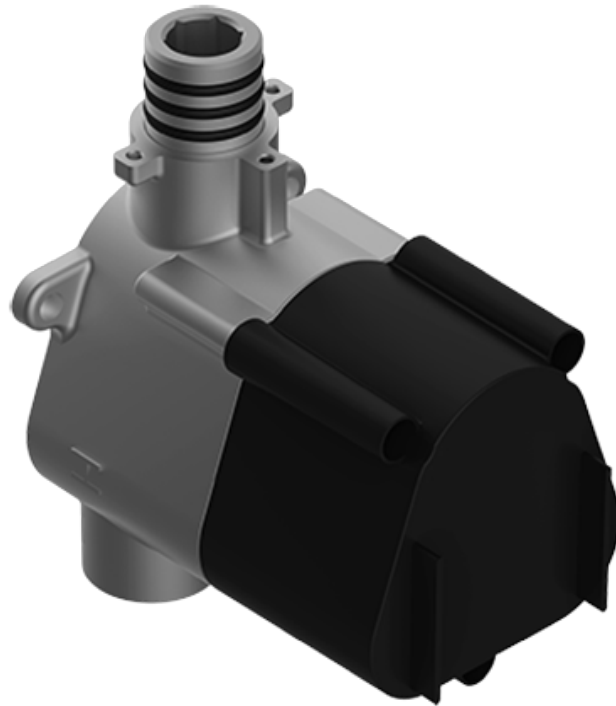

## Information

- 3/4" thermostatic valve and trim
- 3/4" stop/volume control and 3-way diverter valve
- 8" showerhead with 12" wall-mounted shower arm
- Showerhead features no-clog, easy-clean spray nozzles
- Handshower set with wall-mounted slide bar and 59" hose (PVD finishes use 59" flex hose)
- 6" contemporary tub spout
- Optional extension kit
- Flow rates: showerhead  $\leq$  1.8 max gpm, handshower  $\leq$  1.5 max gpm
- ADA
- CALGreen

SHOWER  
Sento M-Series Valve Trim with  
Three Handles

**GRAFF®**

**Information**

- Three metal handles
- Decorative trim plate
- Use with M-Series rough valves

**Finishes**

## Sento Series

SHOWER  
Thermostatic Rough Valve  
**G-8006**

**Information**

- 12.9 gpm @ 60 psi
- 3/4" universal inlets
- Built-in service stops
- Stacking outlet feature
- Complete serviceability from front of all units
- Supplied with protective plastic cover
- CalGreen compliant dependent on functions

# G-8006

M-Series

3/4" Concealed Thermostatic Rough Valve