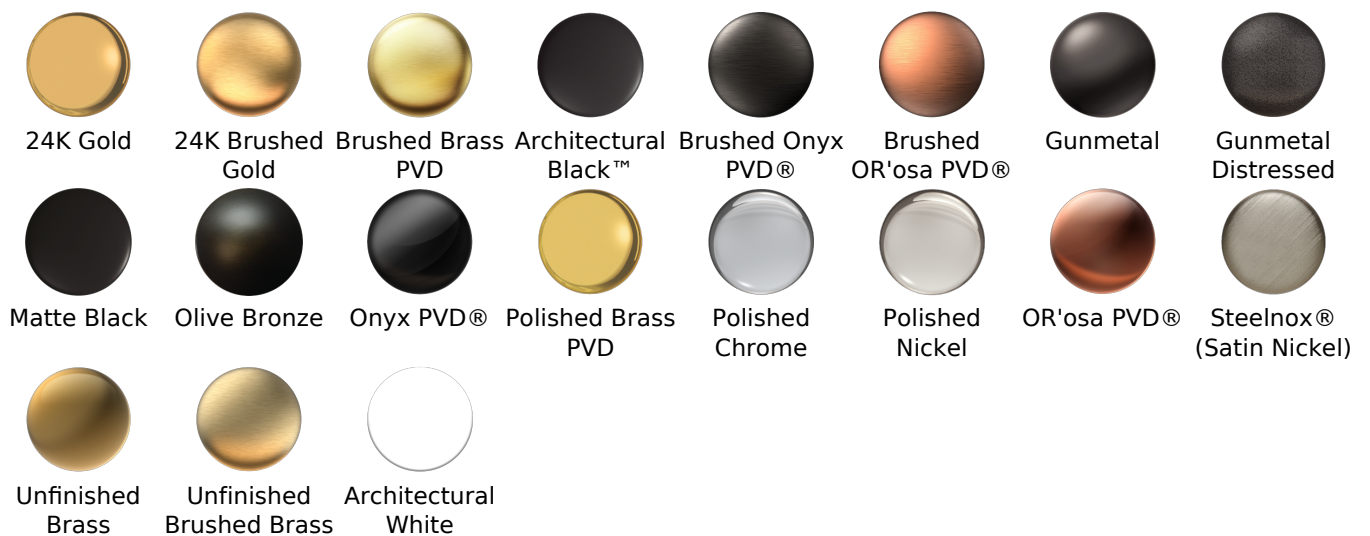

SHOWER
Contemporary Round Wall Supply
Elbow
G-8613

Information

- 1/2" NPT female thread inlet

Finishes