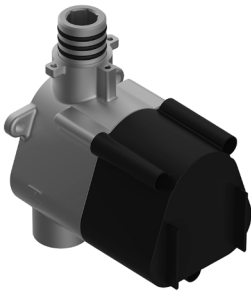

## Information

- 3/4" thermostatic valve and trim
- 3/4" stop/volume control and 3-way diverter valve
- 8" showerhead with 12" wall-mounted shower arm
- Showerhead features no-clog, easy-clean spray nozzles
- Handshower set with wall-mounted slide bar and 59" hose (PVD finishes use 59" flex hose)
- 6" contemporary tub spout
- Optional extension kit
- Flow rates: showerhead  $\leq$  1.8 max gpm, handshower  $\leq$  1.5 max gpm
- ADA
- CALGreen

## Sento Series

SHOWER  
Thermostatic Rough Valve  
**G-8006**

**Information**

- 12.9 gpm @ 60 psi
- 3/4" universal inlets
- Built-in service stops
- Stacking outlet feature
- Complete serviceability from front of all units
- Supplied with protective plastic cover
- CalGreen compliant dependent on functions

# G-8006

M-Series

3/4" Concealed Thermostatic Rough Valve