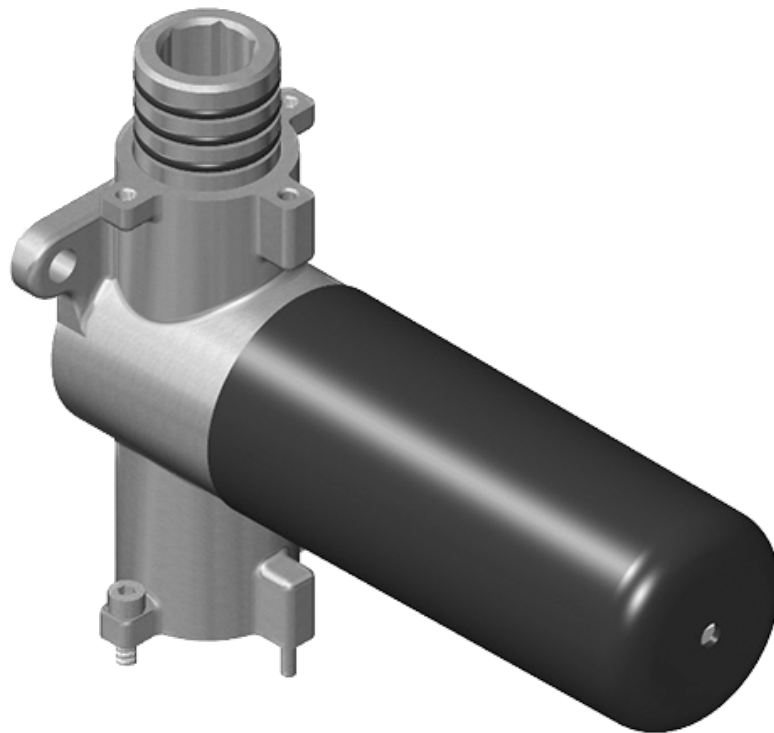

SHOWER
Stop/Volume Control Rough Valve
G-8077