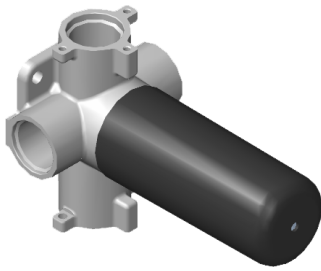

# G-8006

M-Series

3/4" Concealed Thermostatic Rough Valve

[www.graff-faucets.com](http://www.graff-faucets.com) | phone: 800-954-4723

SHOWER  
 Three-Way Diverter Control Valve  
 WITH Off Function (No Pass-  
 Through)  
**G-8053**

**Information**

- ~11.4 gpm @ 60 psi
- 3/4" universal inlets/outlets with female threads
- Operates one function at a time
- Stacking inlet feature
- Supplied with protective plastic cover
- CALGreen compliant depending on functions

# G-8053

M-Series

3-Way Diverter Control Valve WITH Off Function (No Pass-Through)