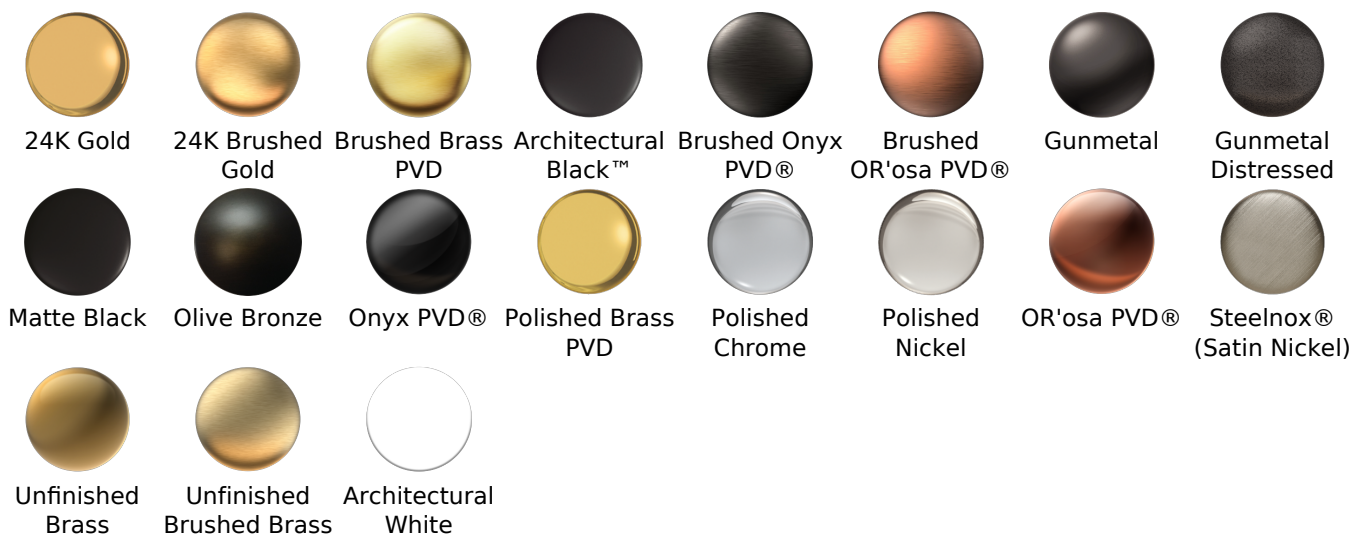

#### Available Finishes

- Polished Chrome G-8555-PC
- Steelnox<sup>®</sup> G-8555-SN
- Olive Bronze G-8555-OB
- Polished Nickel G-8555-PN
- Architectural Black™  
G-8555-PC/BK
- Architectural White  
G-8555-PC/WT

## Finishes