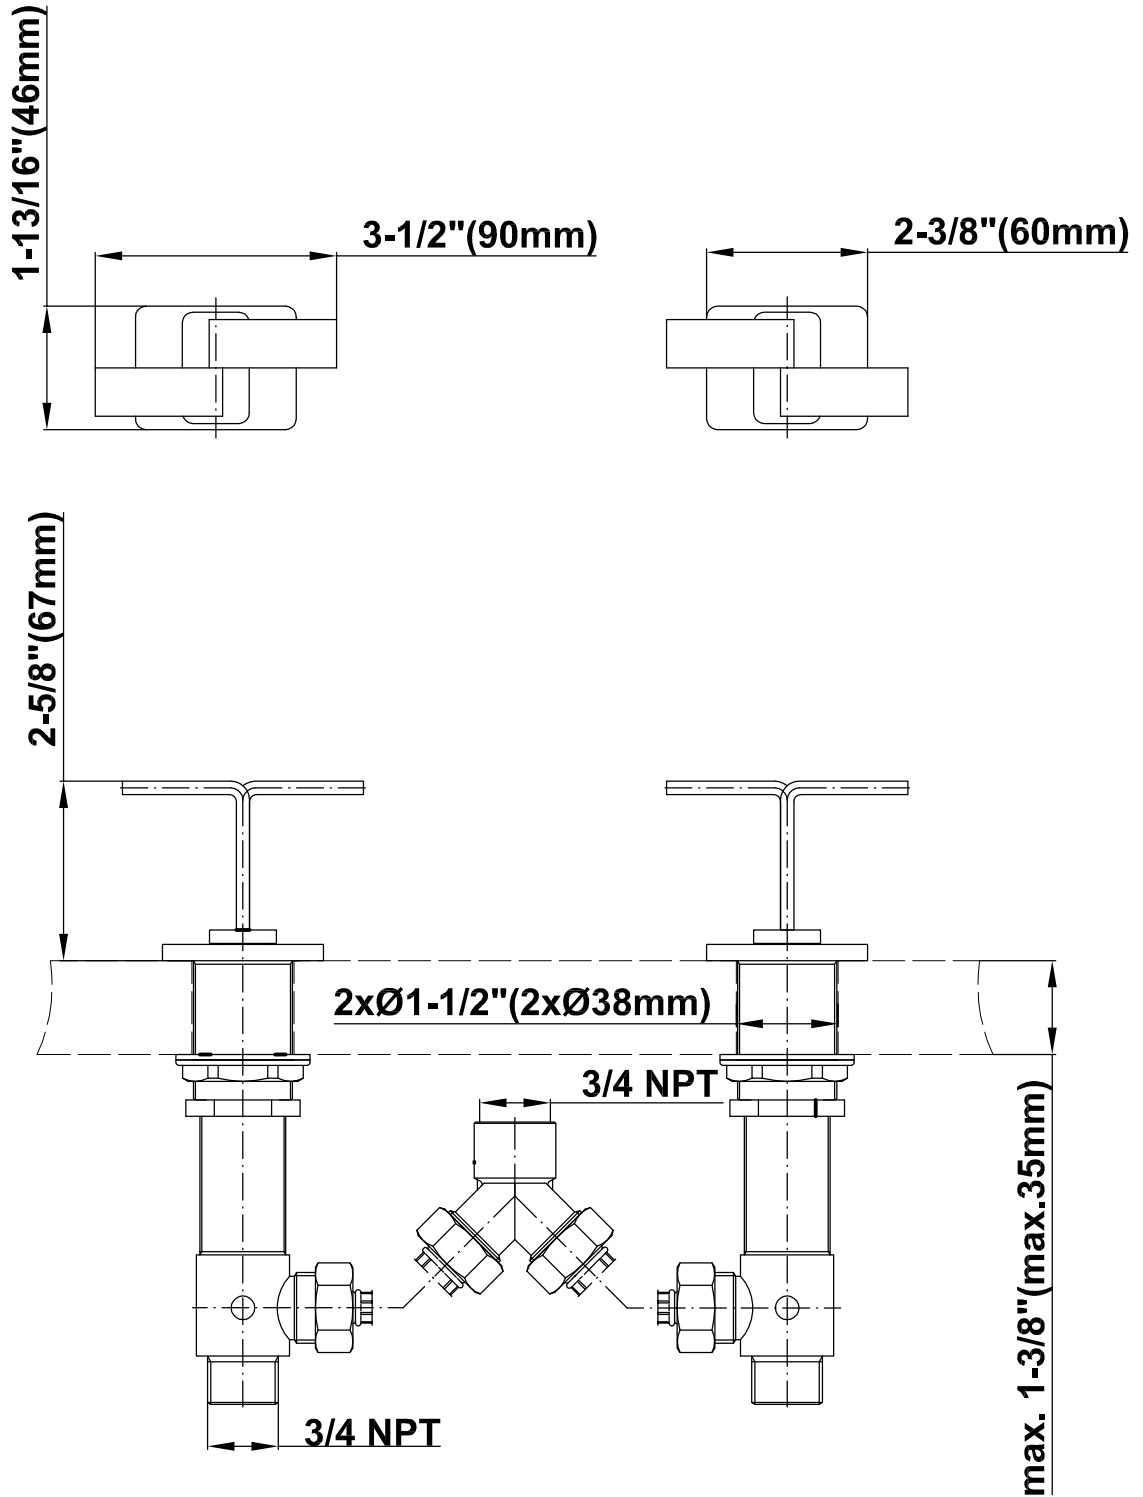

C9-BS

IMMERSION Series