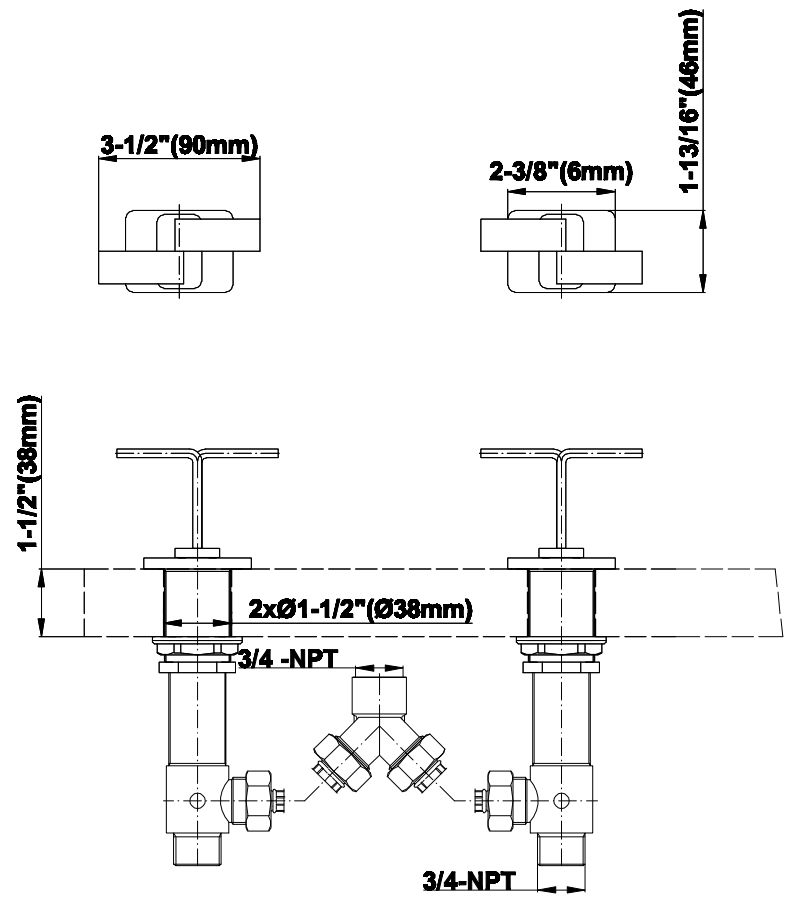

G-2353

IMMERSION Series