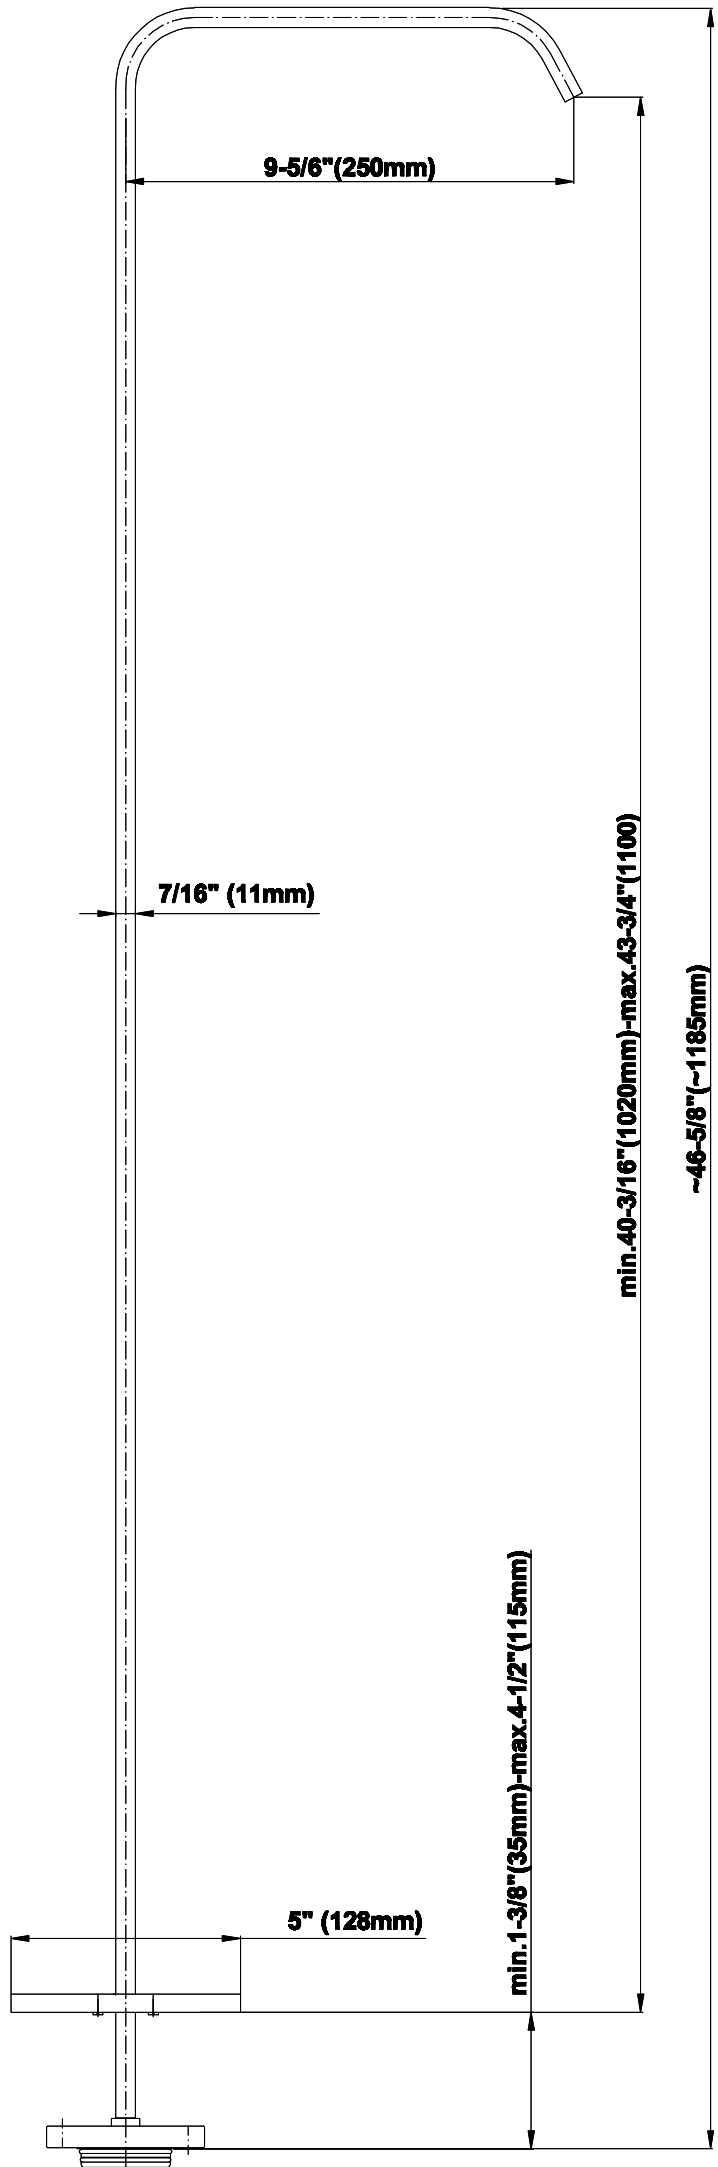

G-2353

IMMERSION Series