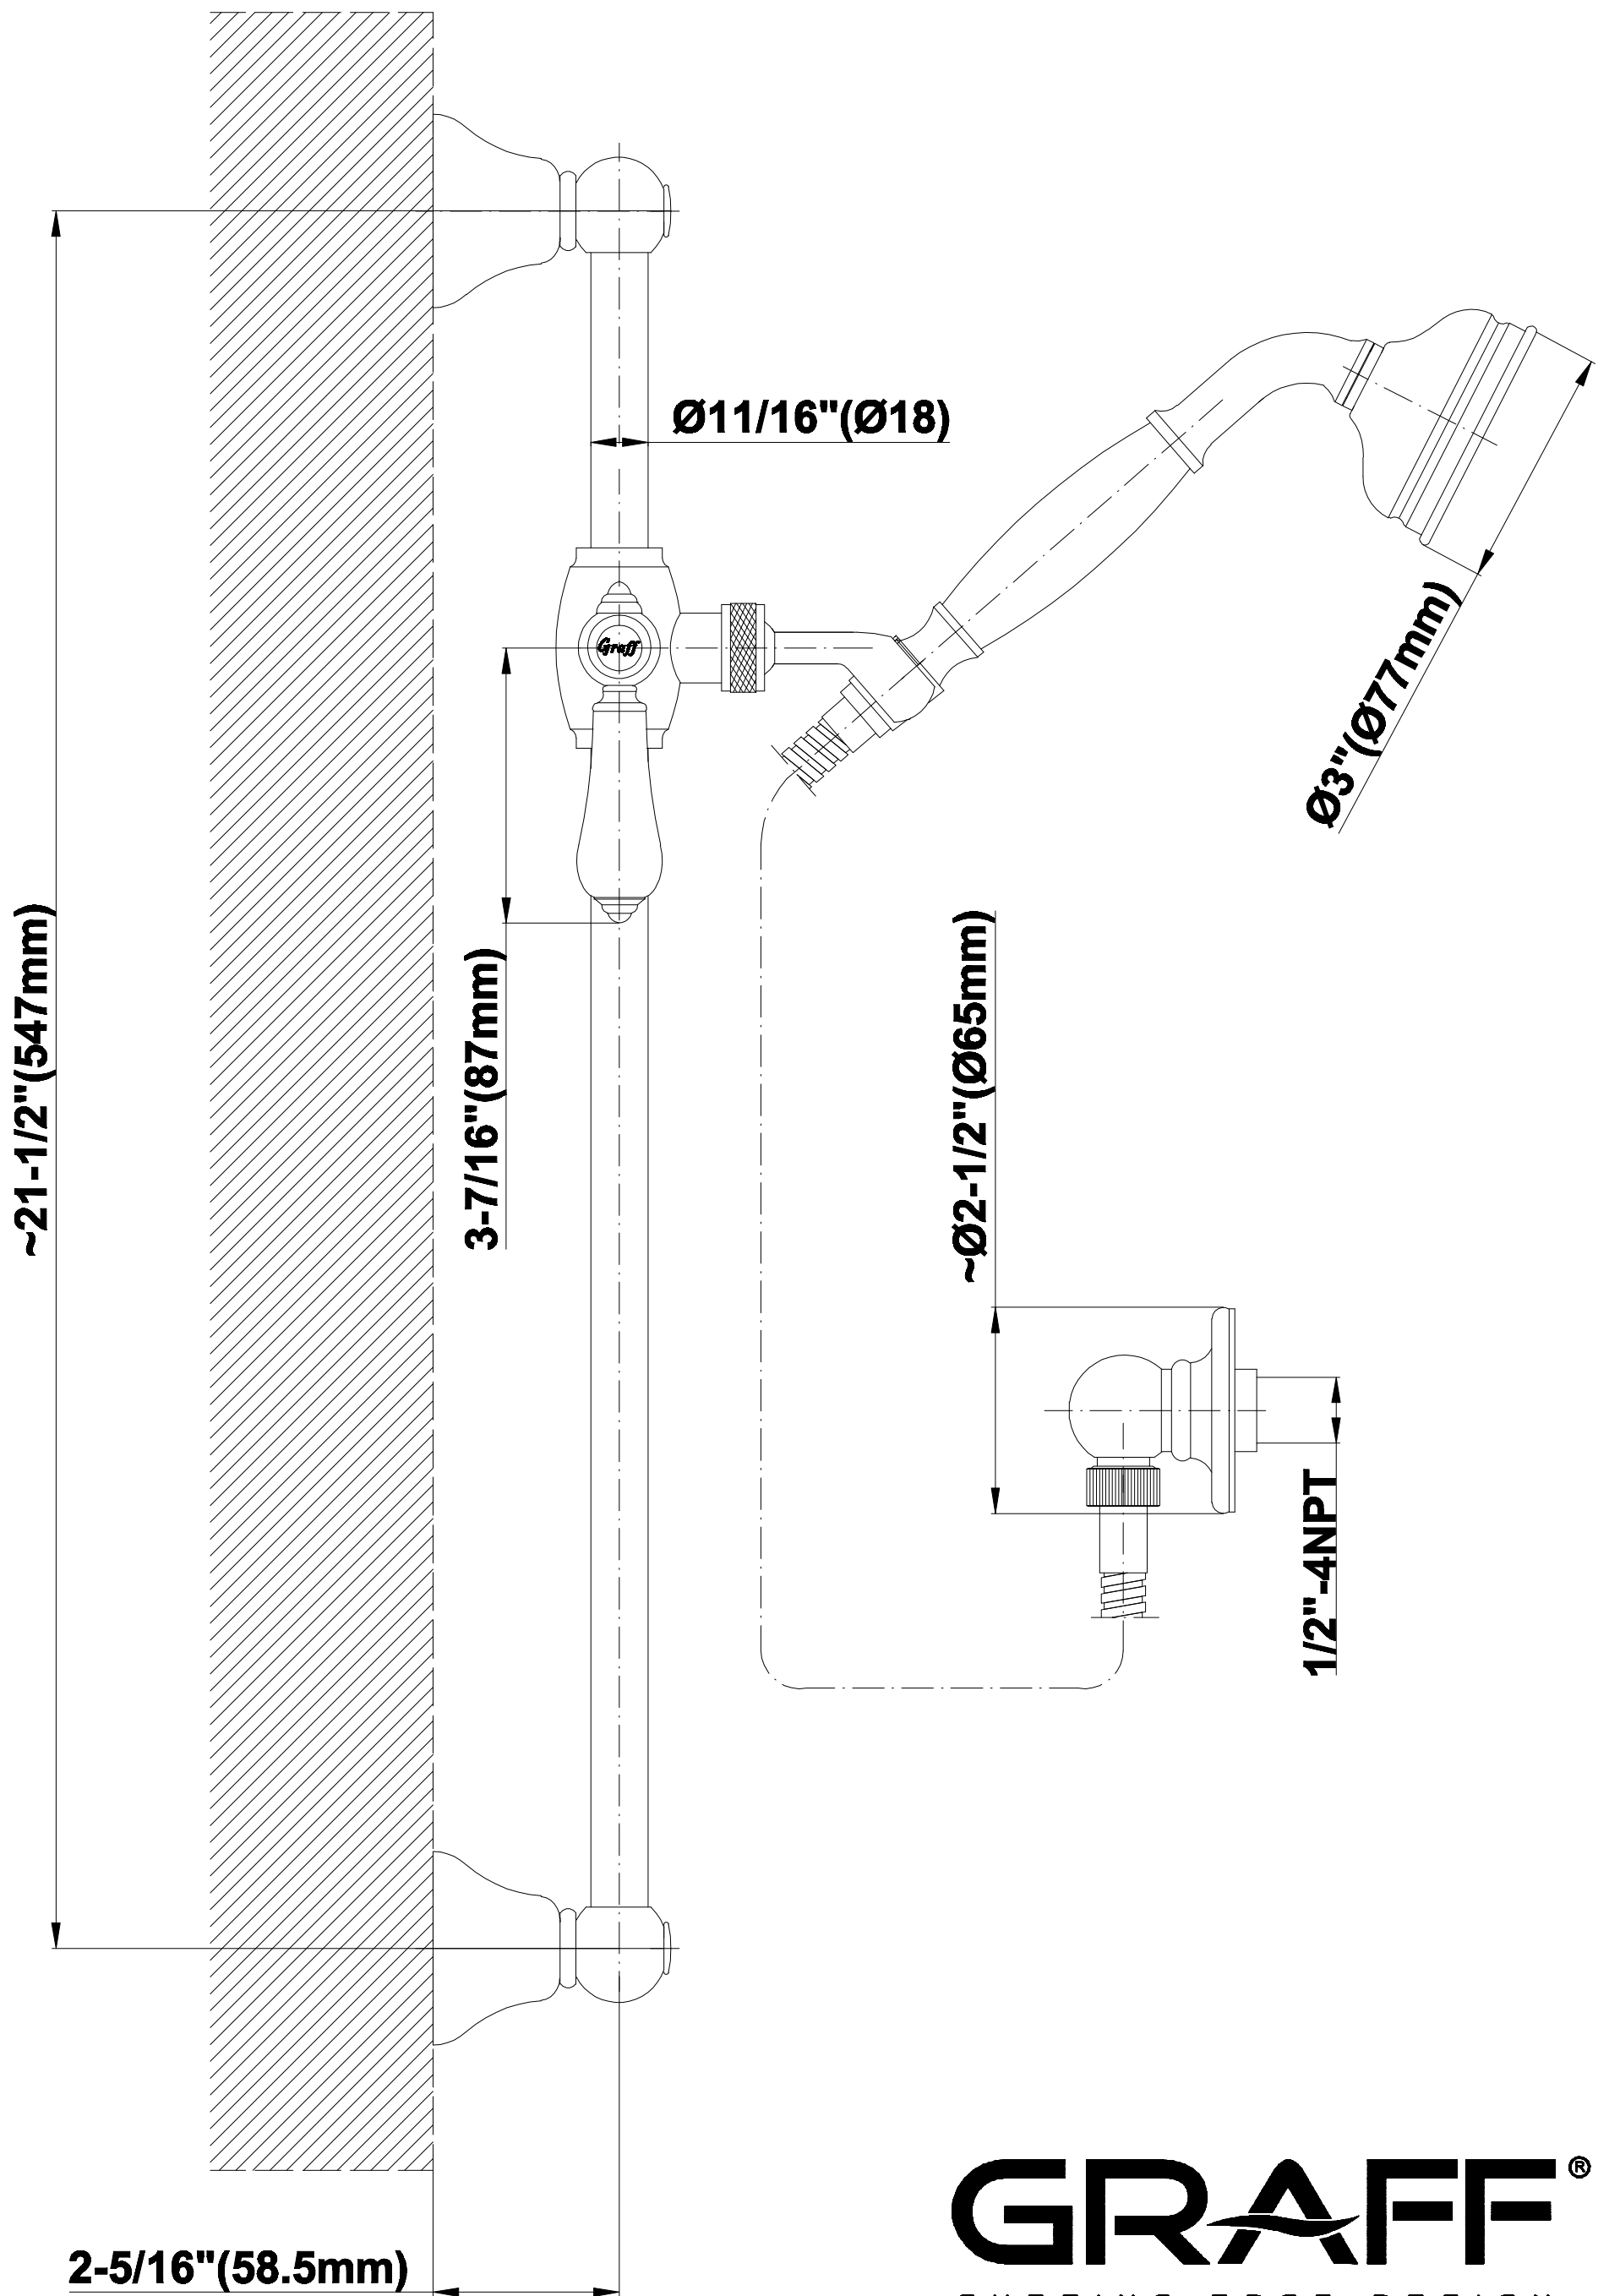

SHOWER
Traditional Handshower w/Wall-
Mounted Slide Bar
G-8600-LM14S

GRAFF®

Information

- Handshower with 22" tall wall-mounted slide bar
- 59" long shower hose and wall supply elbow
- Adjustable bracket fits all hoses with conical nut
- Includes internal backflow preventer
- Handshower flow rate ≤ 1.5 max gpm
- CALGreen

G-8600-LM14S

Traditional Handshower with Wall-Mounted Slide Bar

Product Features

- 22" wall-mounted slide bar and 59" shower hose
- Includes traditional handshower - G-8604
- Adjustable bracket fits all hoses with conical nut
- Includes 1/2" NPT male threaded wall supply elbow
- Handshower flow rate ≤ 1.5 max gpm
- Includes internal backflow preventer

- 22" wall-mounted slide bar
- Adjustable bracket fits all hoses with conical nut
- ADA

Finishes

24K Gold

24K Brushed
Gold

Olive Bronze

Polished
Chrome

Polished
Nickel

Steelnix®
(Satin Nickel)

Vintage
Brushed Brass

G-8600

SHOWER
Traditional Wall Supply Elbow
G-8603

GRAFF®

Information

- 1/2" NPT female thread inlet

Finishes

24K Gold