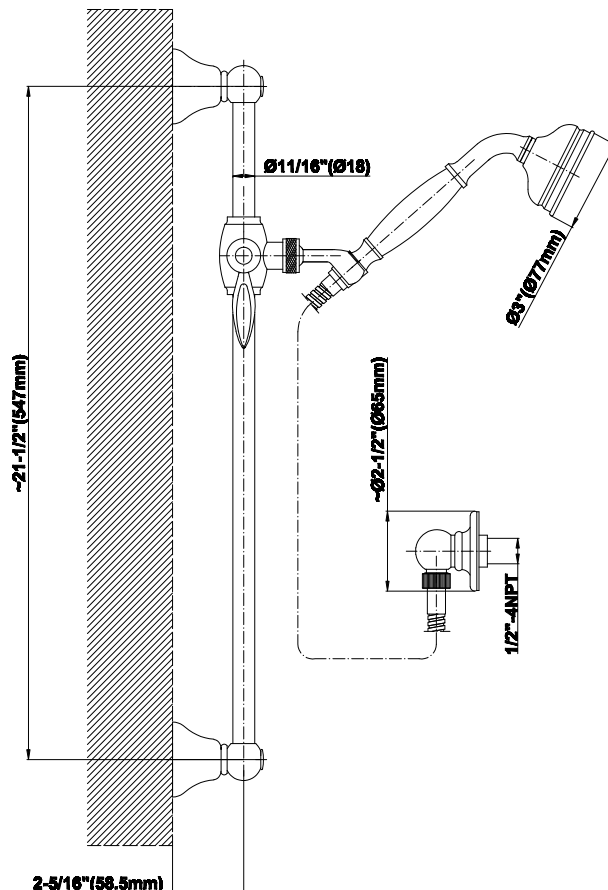

Warranty

- Limited lifetime warranty

For complete warranty information go to www.graff-designs.com/en-nam/warranty