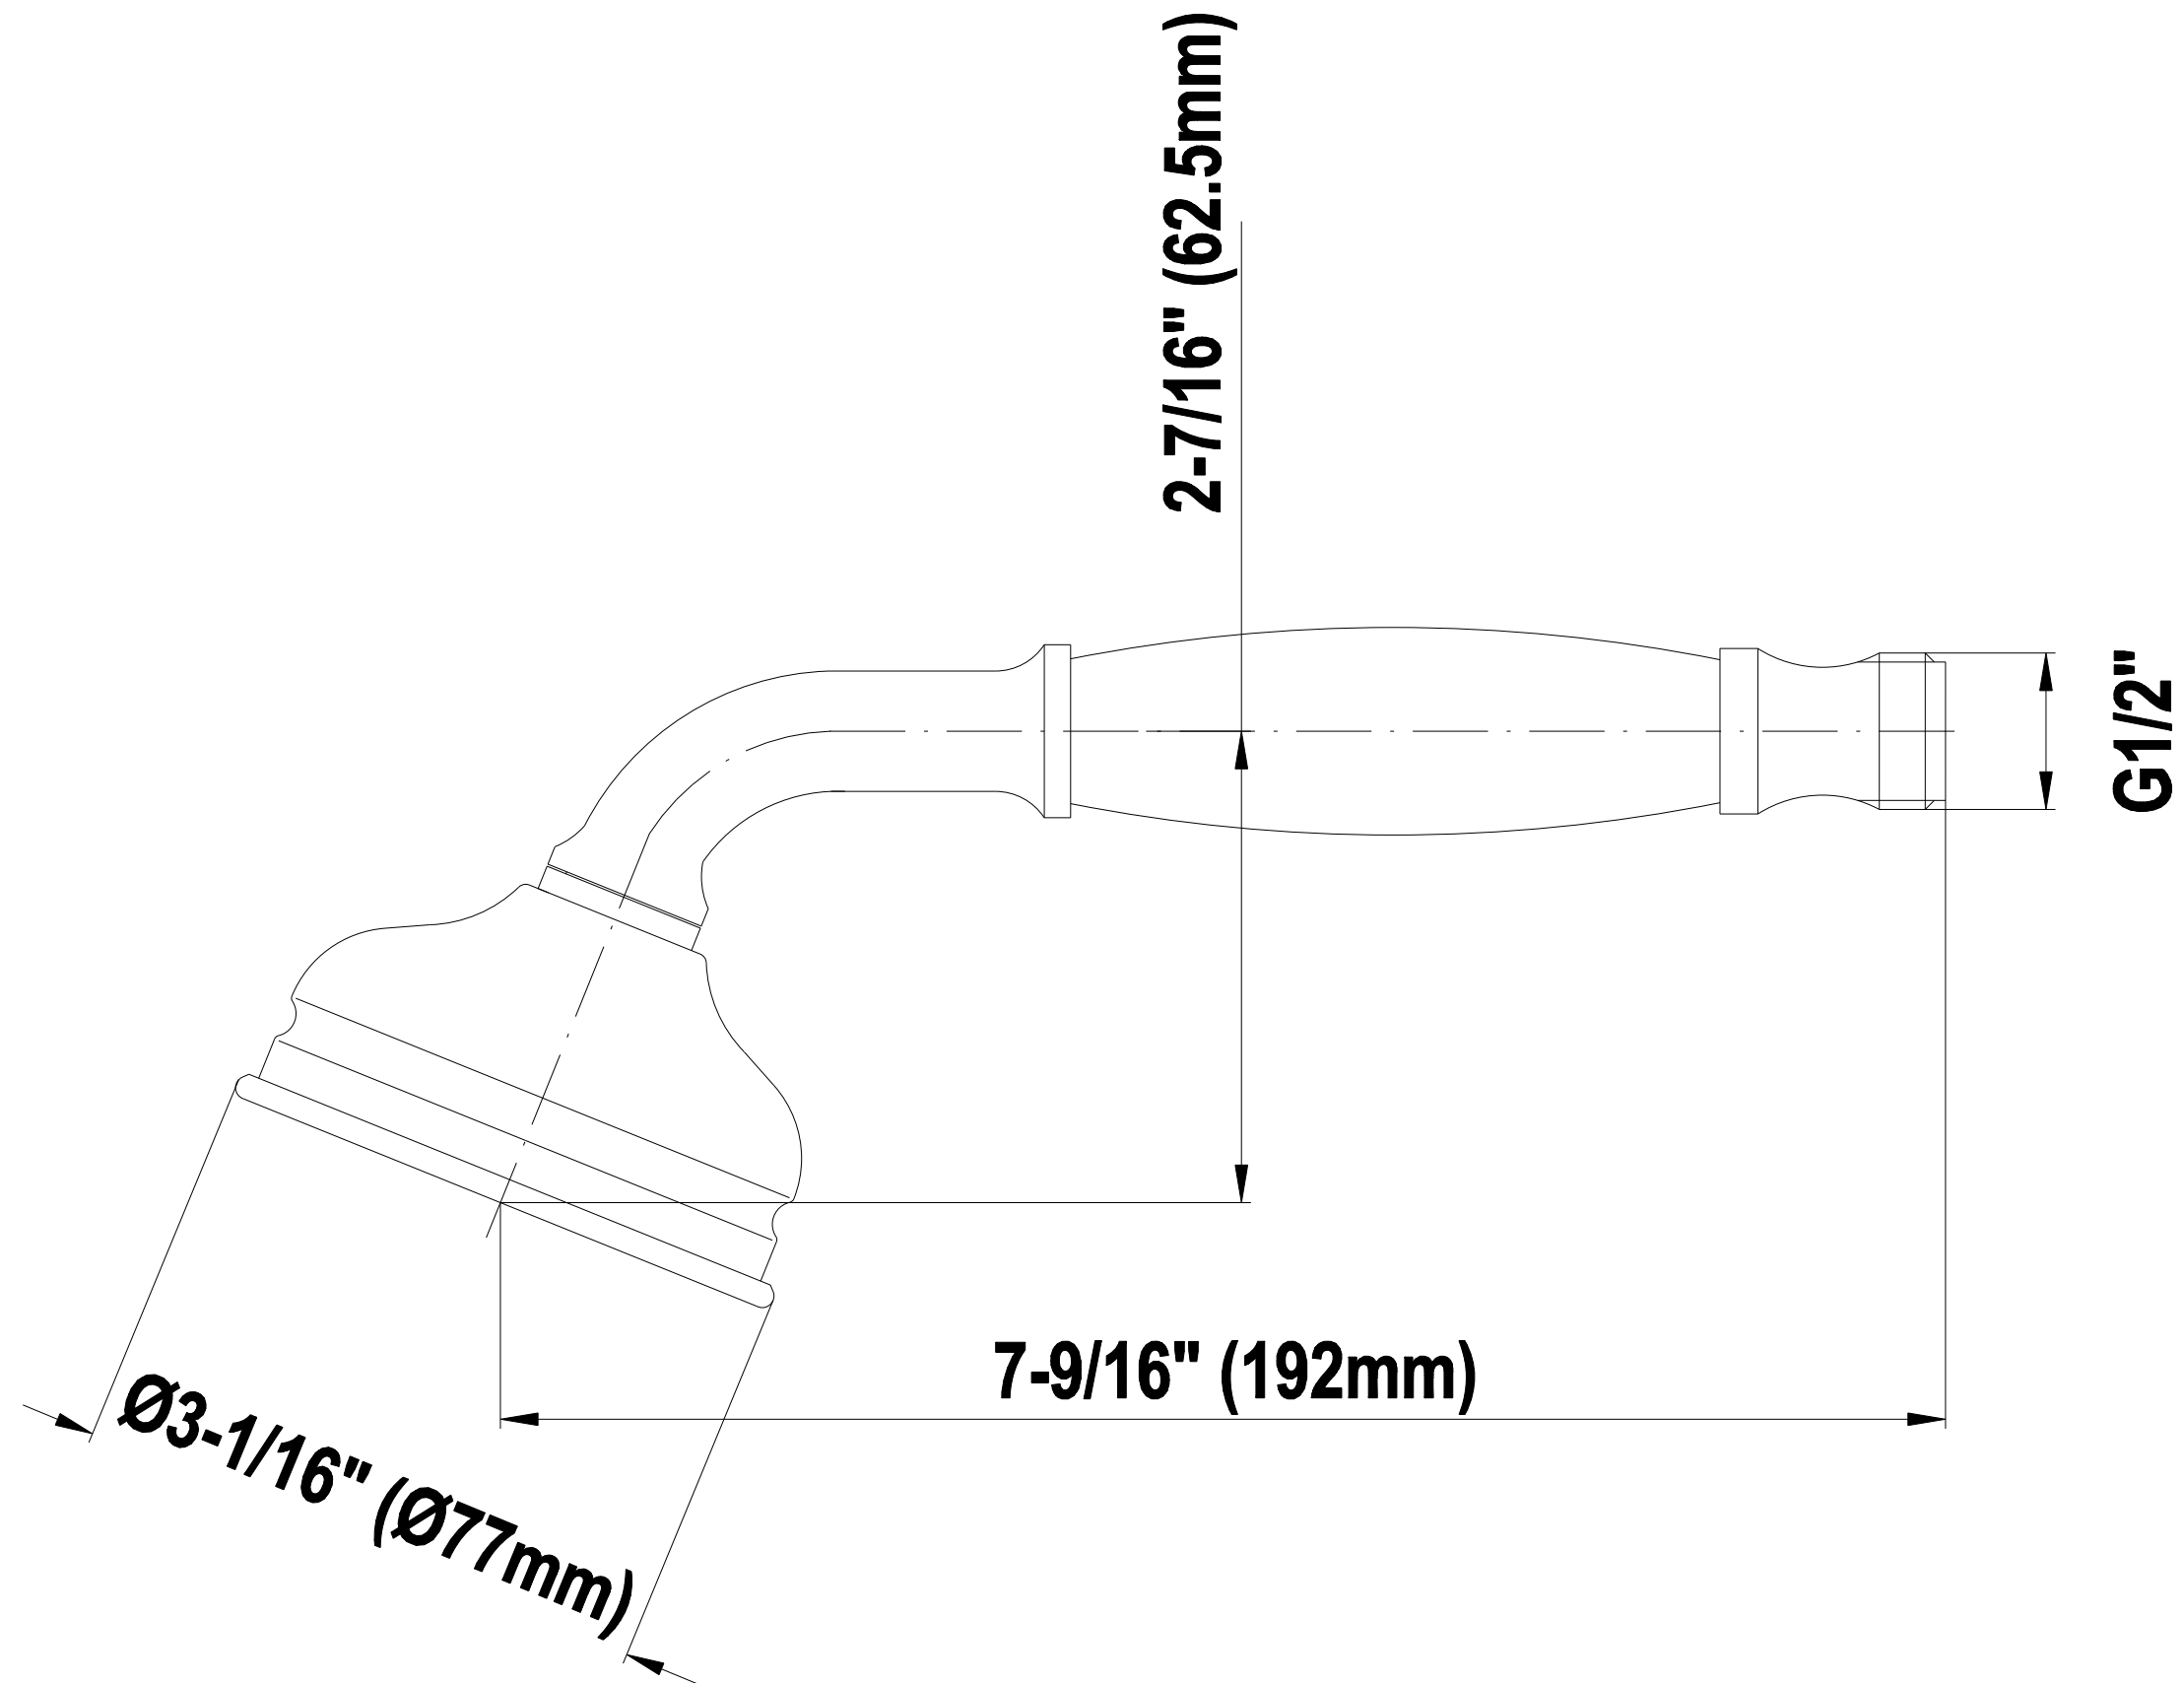

SHOWER
Traditional Handshower w/Wall-
Mounted Slide Bar
G-8600-LM14S

GRAFF®

Information

- Handshower with 22" tall wall-mounted slide bar
- 59" long shower hose and wall supply elbow
- Adjustable bracket fits all hoses with conical nut
- Includes internal backflow preventer
- Handshower flow rate ≤ 1.5 max gpm
- CALGreen

G-8600-LM14S

Traditional Handshower with Wall-Mounted Slide Bar

Product Features

- 22" wall-mounted slide bar and 59" shower hose
- Includes traditional handshower - G-8604
- Adjustable bracket fits all hoses with conical nut
- Includes 1/2" NPT male threaded wall supply elbow
- Handshower flow rate ≤ 1.5 max gpm
- Includes internal backflow preventer

- 22" wall-mounted slide bar
- Adjustable bracket fits all hoses with conical nut
- ADA

Finishes

24K Gold

24K Brushed
Gold

Olive Bronze

Polished
Chrome

Polished
Nickel

Steelnix®
(Satin Nickel)

Polished
Nickel

Steelnox®
(Satin Nickel)

Vintage
Brushed Brass

Traditional Handshower G-8604

SHOWER
59" Shower Hose
G-8605

GRAFF®

Information

- Brass spiral flexible hose with conical nut