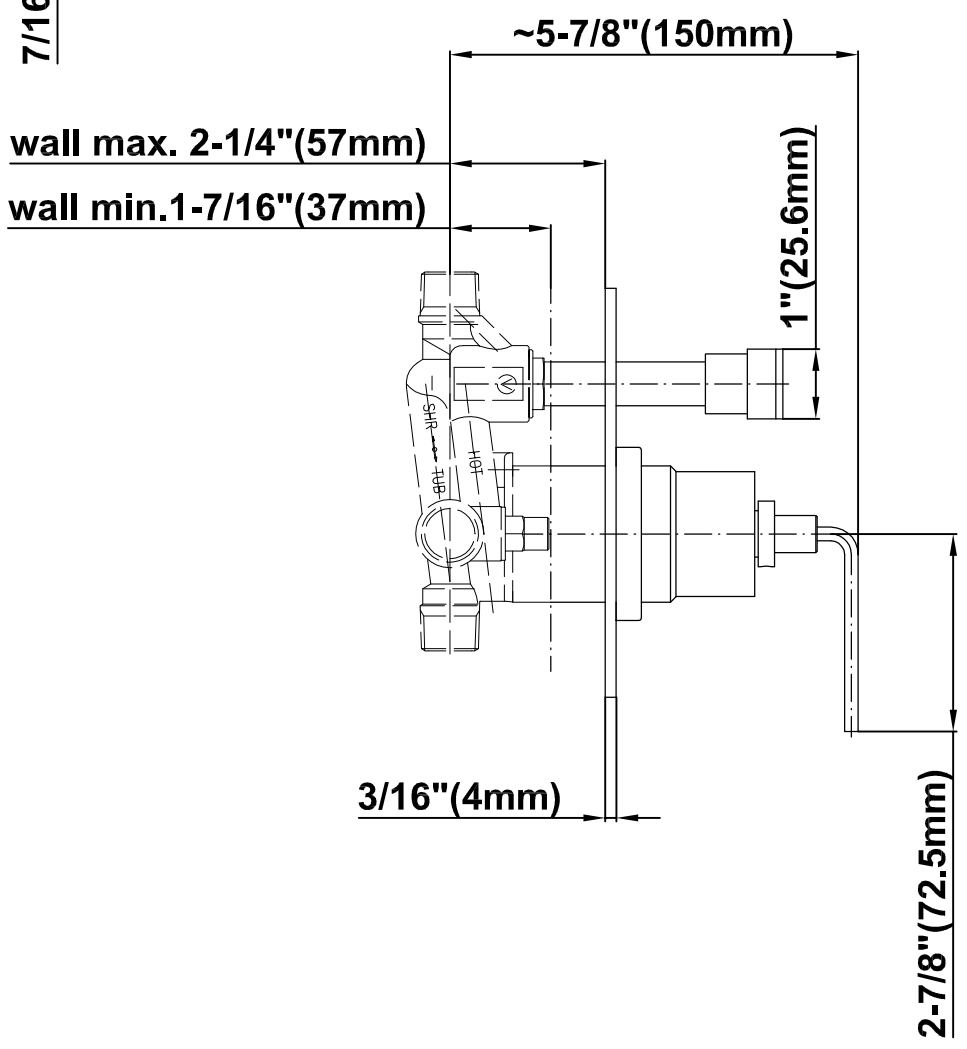

G-7295-LM40S