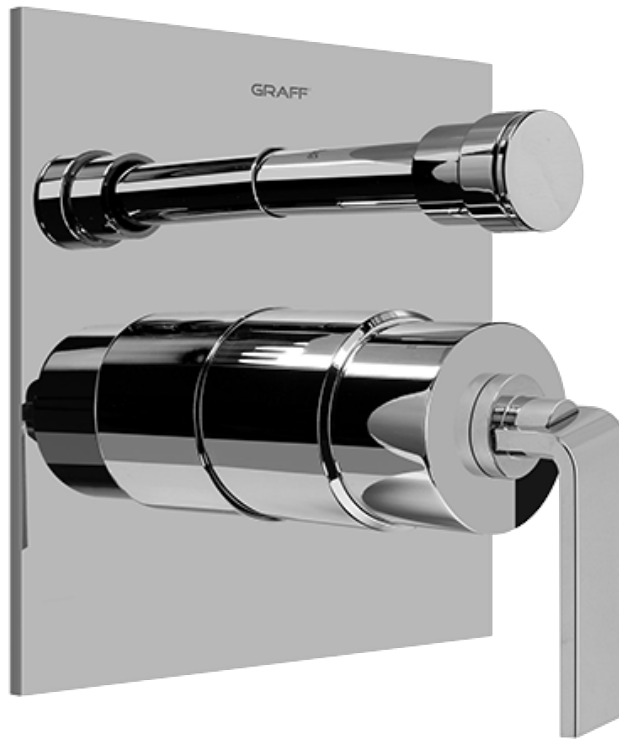

## Information

- Anti-scald protection
- 1/2" universal inlets/outlets with male threads
- Built-in service stops
- Push-button diverter
- For use with tub & shower configuration
- Supplied with protective plastic guard

### Product Features

- Anti-scald protection
- 1/2" universal inlets/outlets with male threads
- Built-in service stops
- Push-button diverter
- For use with tub & shower configuration
- Supplied with protective plastic guard

## Information

- Single metal lever handle
- Decorative trim plate
- Includes push-button diverter
- Use with G-7055 pressure balancing rough valve for shower and tub configurations
- To complete package, you must order rough valve
- ADA