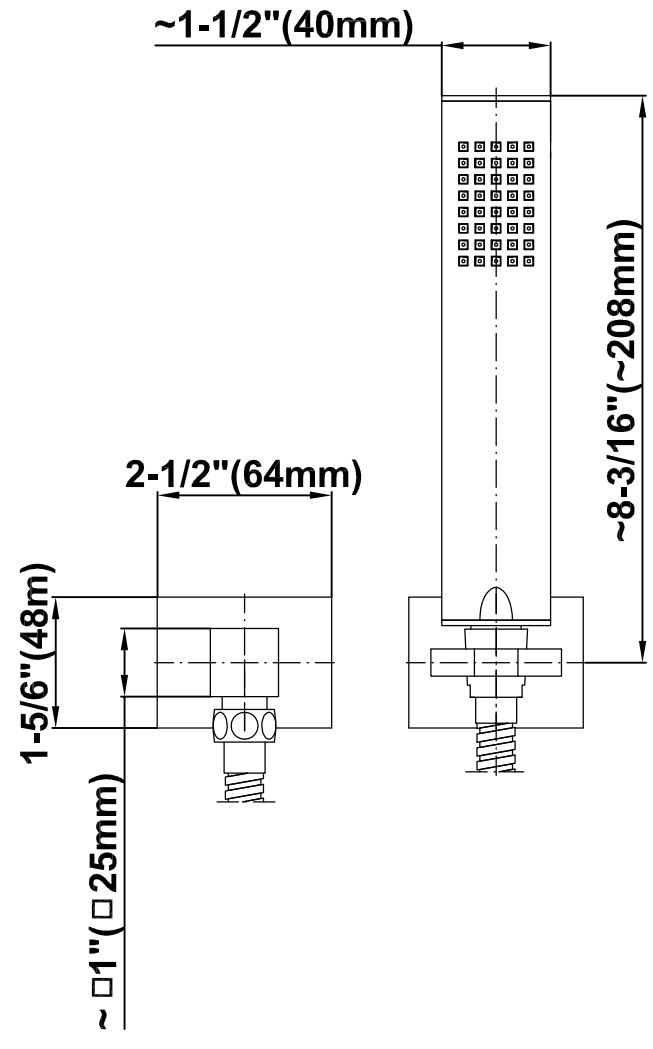

G-7295-LM40S