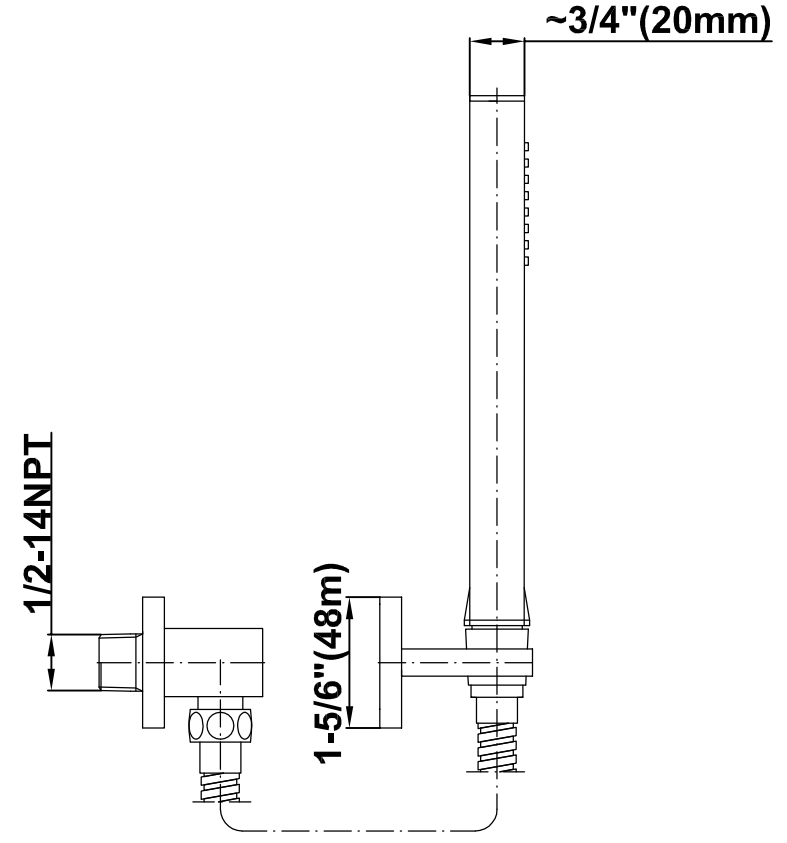

G-7295-LM40S