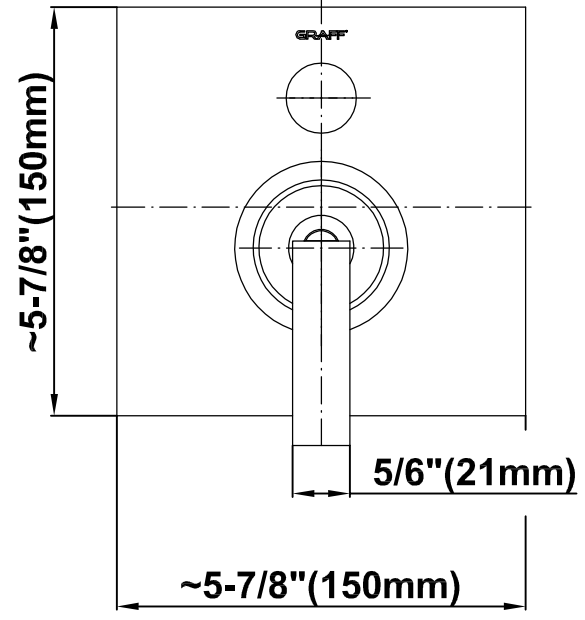

G-7295-LM40S