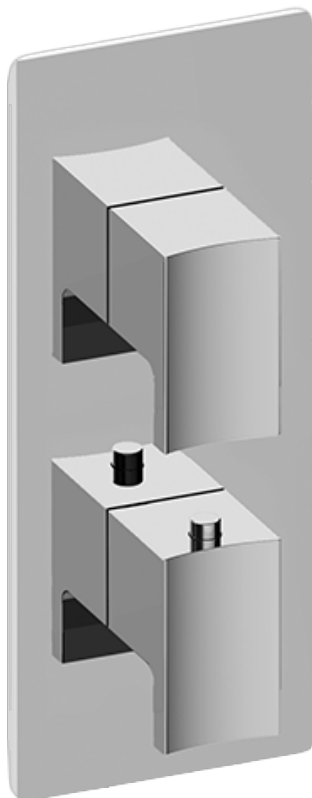

SHOWER
M-Series Full Thermostatic
Shower System
GM2.128WG-LM36E0

GRAFF®

Information

- 3/4" thermostatic valve and trim
- 3/4" 3-way diverter valve
- Showerhead features no-clog, easy-clean spray nozzles
- Flush-mounted swivel body sprays (3 pieces)
- Handshower set with wall bracket and 59" hose
- Optional extension kit
- Flow rates: showerhead ≤ 1.8 max gpm, handshower ≤ 1.5 max gpm, body sprays ≤ 1.5 max gpm each
- ADA

SHOWER
Thermostatic Rough Valve
G-8006

GRAFF[®]

Information

- 12.9 gpm @ 60 psi
- 3/4" universal inlets
- Built-in service stops
- Stacking outlet feature
- Complete serviceability from front of all units
- Supplied with protective plastic cover
- CalGreen compliant dependent on functions

Finishes

Polished
Chrome

Steelnox[®]
(Satin Nickel)

G-8006

M-Series

3/4" Concealed Thermostatic Rough Valve

Product Features

- 12.9 gpm @ 60 psi
- 3/4" universal inlets
- Built-in service stops
- Stacking outlet feature
- Complete serviceability from front of all units
- Supplied with protective plastic cover
- CalGreen compliant dependent on functions

www.graff-faucets.com | phone: 800-954-4723

SHOWER
M-Series Valve Trim with Two
Handles
G-8048-LM36E0-T

GRAFF®

Information

- Two metal handles
- Decorative trim plate
- Use with M-Series rough valves
- ADA