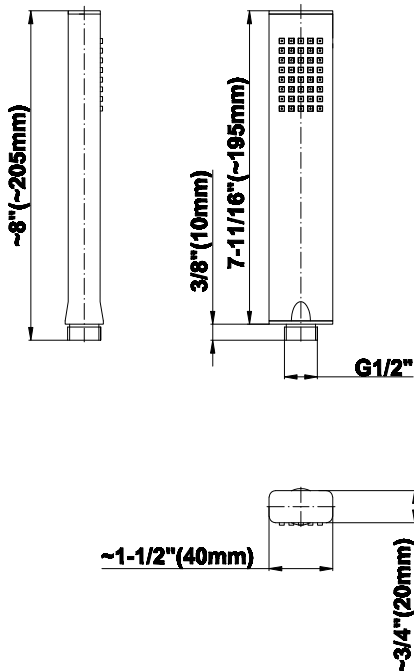

Product Features

- Smooth, all-metal handle
- Shower hose not included
- Includes internal backflow preventer
- Handshower flow rate ≤ 1.5 max gpm

Warranty

- Limited lifetime warranty

For complete warranty information go to
<https://www.graff-designs.com/en/info/faqs>

Available Finishes

- Polished Chrome
  G-8654-PC
- Polished Nickel
  G-8654-PN
- Brushed Nickel
  G-8654-BNi
- Matte Black*
  G-8654-MBK*
- Architectural Black*
  G-8654-BK*
- Architectural White*
  G-8654-WT*
- Steelnox (Satin Nickel)
  G-8654-SN
- Olive Bronze*
  G-8654-OB*
- Gunmetal*
  G-8654-GM*
- OR'osa PVD*
  G-8654-RG*
- Brushed OR'osa PVD*
  G-8654-BRG*
- Onyx PVD*
  G-8654-OX*
- Brushed Onyx PVD*
  G-8654-BOX*
- 24K Brushed Gold*
  G-8654-BAU*
- 24K Gold*
  G-8654-AU*

* Special order finish- call for availability