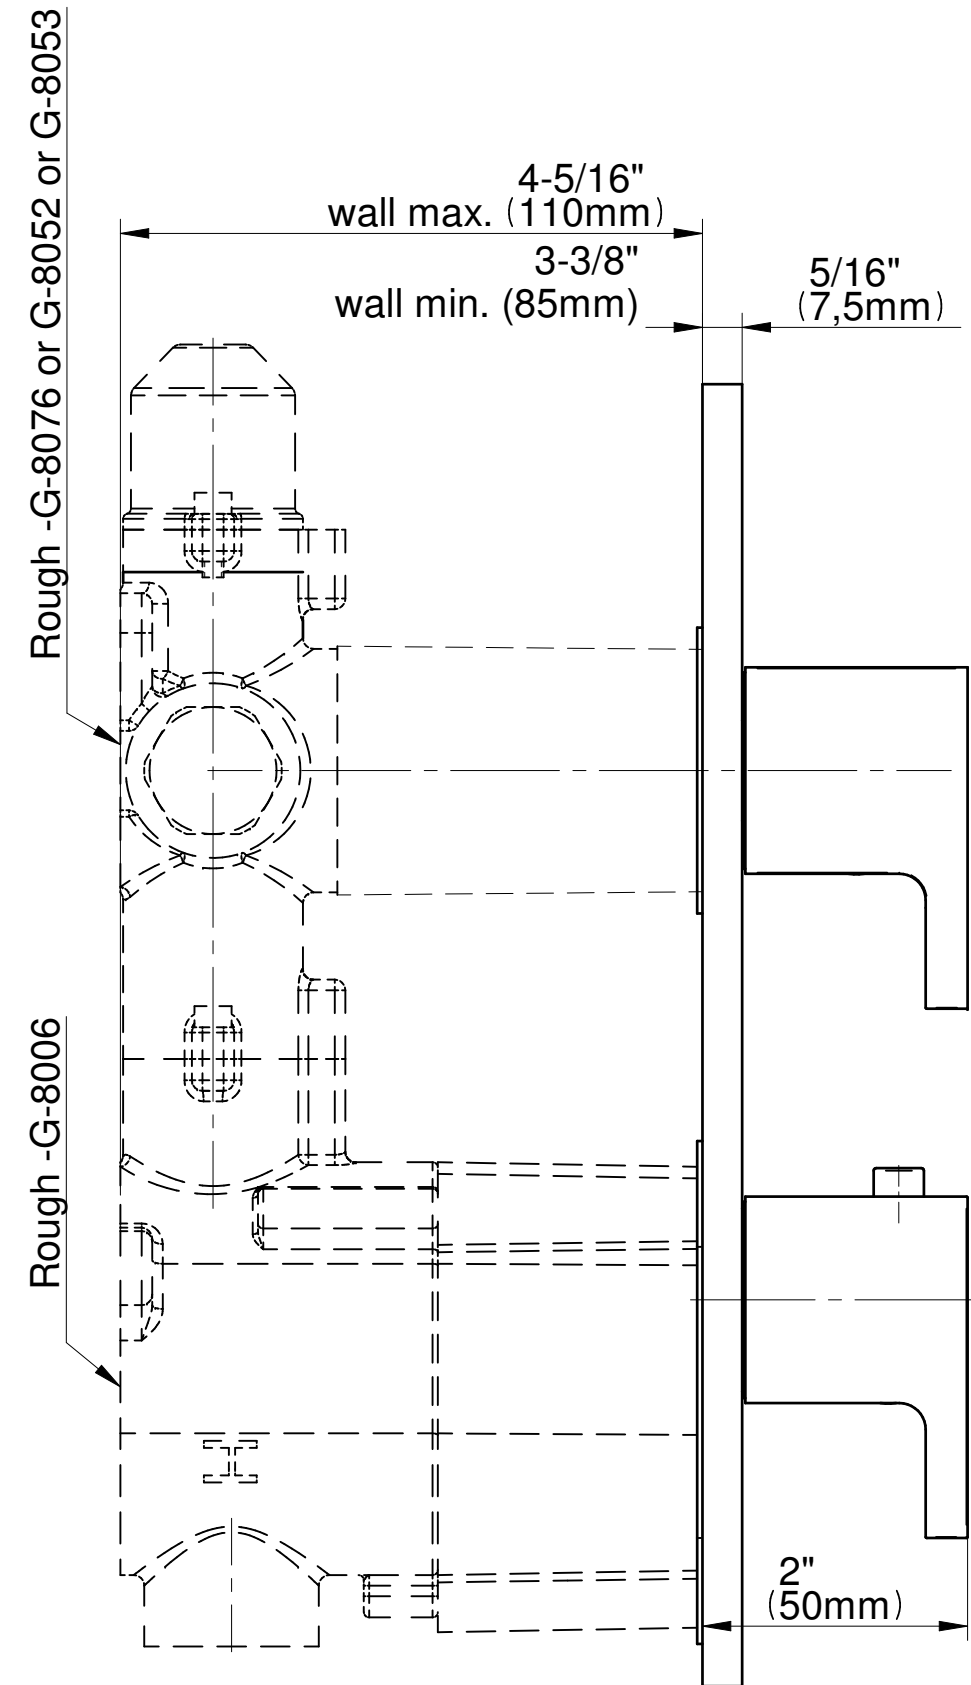

G-8048-LM36E0-T

Targa Series