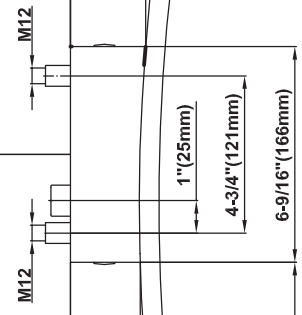

G-8700

LUNA Series