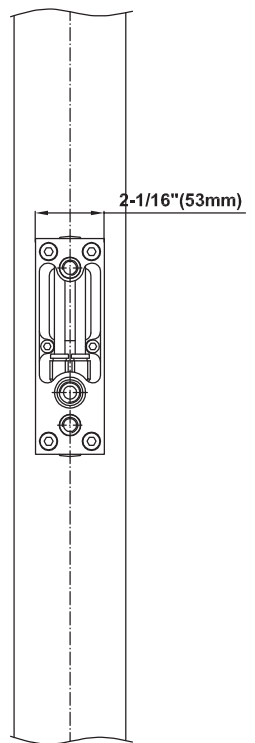

G-8700

LUNA Series