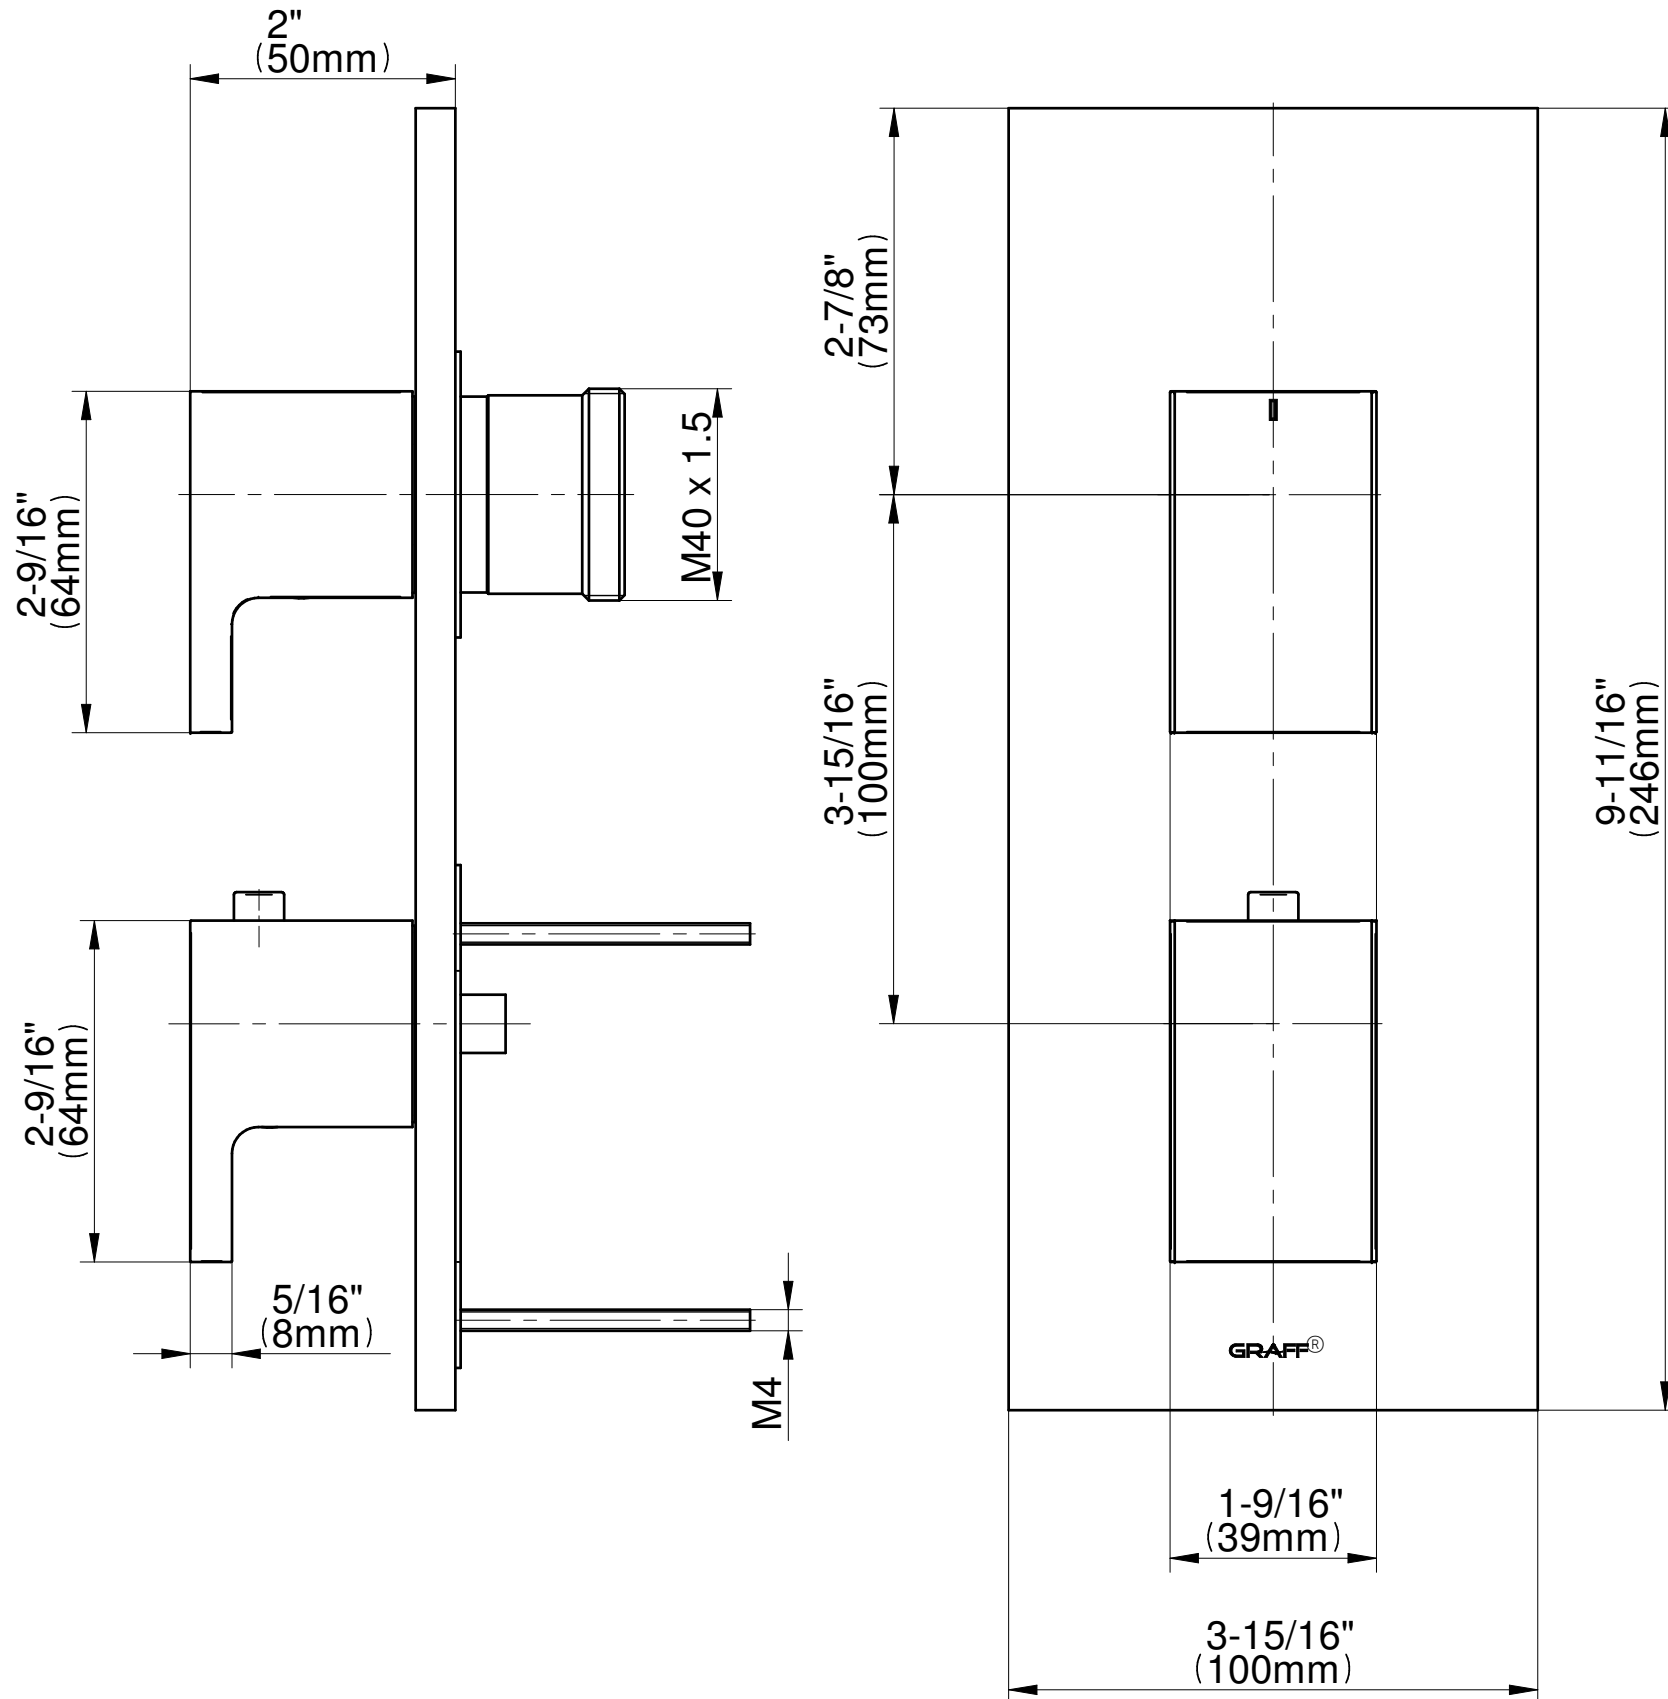

G-8048-LM36E0-T

Targa Series