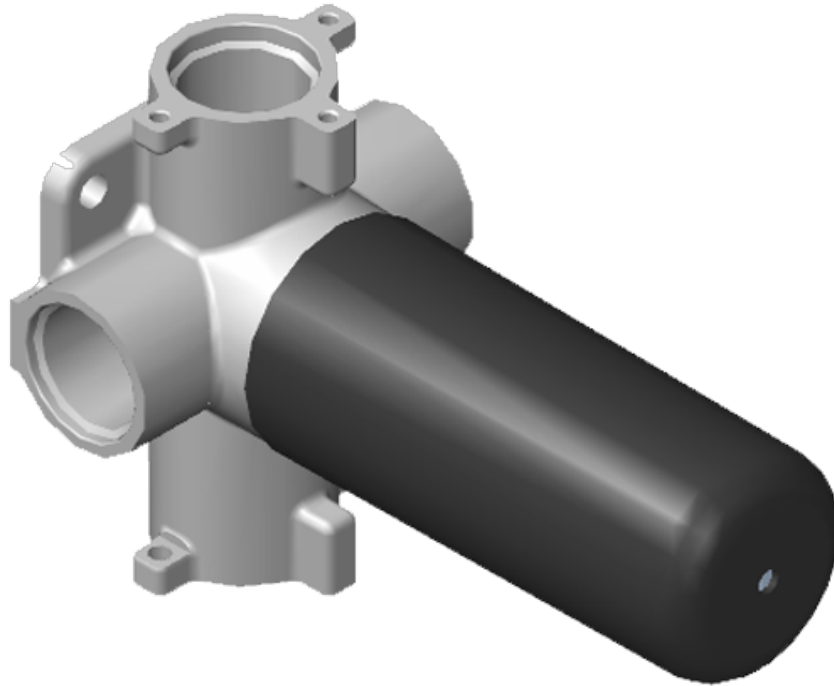

SHOWER
M-Series Full Thermostatic
Shower System
GM2.128WG-LM36E0

GRAFF®

Information

- 3/4" thermostatic valve and trim
- 3/4" 3-way diverter valve
- Showerhead features no-clog, easy-clean spray nozzles
- Flush-mounted swivel body sprays (3 pieces)
- Handshower set with wall bracket and 59" hose
- Optional extension kit
- Flow rates: showerhead ≤ 1.8 max gpm, handshower ≤ 1.5 max gpm, body sprays ≤ 1.5 max gpm each
- ADA

Finishes

Polished
Chrome

Steelnox[®]
(Satin Nickel)

G-8006

M-Series

3/4" Concealed Thermostatic Rough Valve

Product Features

- 12.9 gpm @ 60 psi
- 3/4" universal inlets
- Built-in service stops
- Stacking outlet feature
- Complete serviceability from front of all units
- Supplied with protective plastic cover
- CalGreen compliant dependent on functions

www.graff-faucets.com | phone: 800-954-4723

SHOWER
M-Series Valve Trim with Two
Handles
G-8048-LM36E0-T

GRAFF®

Information

- Two metal handles
- Decorative trim plate
- Use with M-Series rough valves
- ADA

Finishes

Polished
Chrome

Steelnox®
(Satin Nickel)

G-8048-LM36E0-T

Targa Series

SHOWER
Three-Way Diverter Control Valve
WITH Off Function (No Pass-
Through)
G-8053

GRAFF®

Information