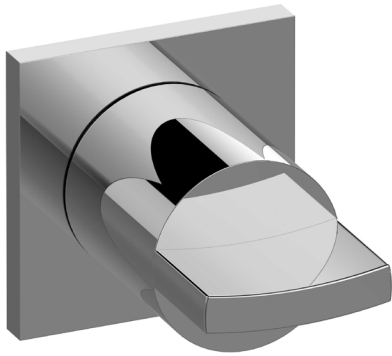

G-8098-C14E1-T

Sade Collection

M-Series Stop-Volume Control Valve Trim with Handle

Product Features

- Single metal handle and decorative trim plate
- Use with G-8076 Stop/Volume Control rough valve with Pass-Through or G-8077 Stop/Volume Control rough valve

Available Finishes

- Polished Chrome
  G-8098-C14E1-T-PC
- Polished Nickel
  G-8098-C14E1-T-PN
- Unfinished Brass*
  G-8098-C14E1-T-UB*
- Steelnox®
  G-8098-C14E1-T-SN
- Olive Bronze*
  G-8098-C14E1-T-OB*
- Gold*
  G-8098-C14E1-T-AU*
- Brushed Gold*
  G-8098-C14E1-T-BAU*

* Special order finish- call for availability

Code Compliance

- ADA

Warranty

- Limited lifetime warranty

For complete warranty information go to www.graff-designs.com/en-nam/warranty