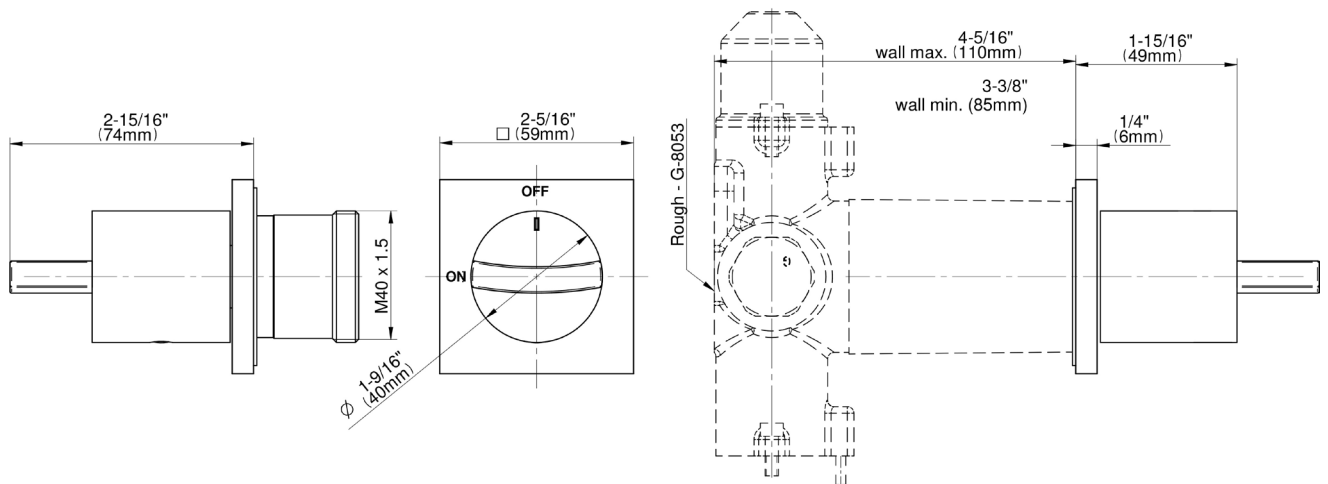

The measurements shown are for reference only. Products and specifications shown are subject to change without notice. Revised 12/2017.

www.graff-designs.com | phone: 800-954-4723