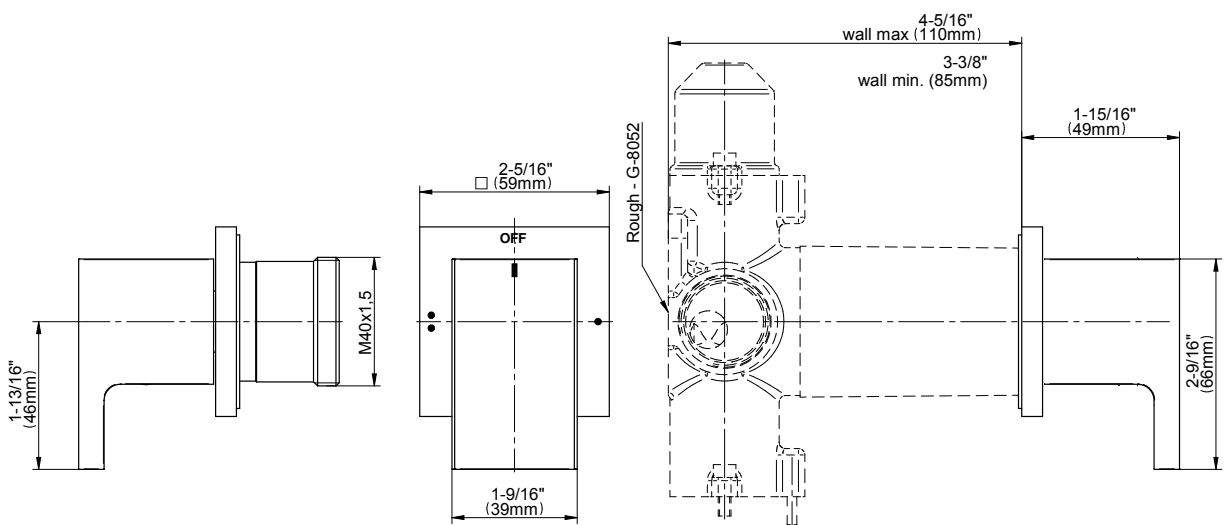

Warranty

- Limited lifetime warranty

For complete warranty information go to www.graff-designs.com/en-nam/warranty