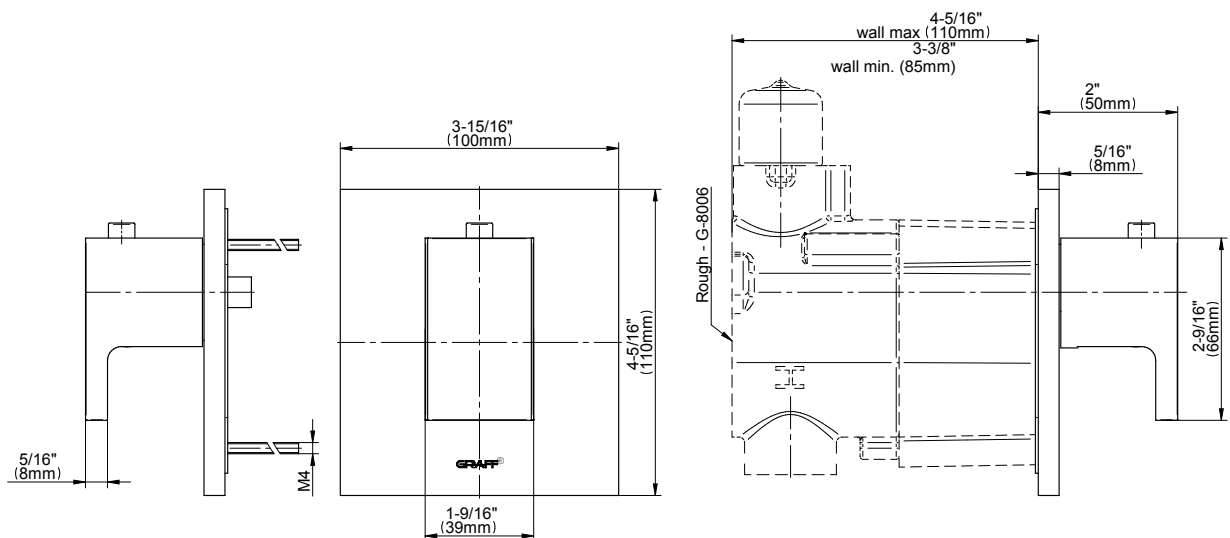

The measurements shown are for reference only. Products and specifications shown are subject to change without notice. Revised 12/2017.

www.graff-designs.com | phone: 800-954-4723