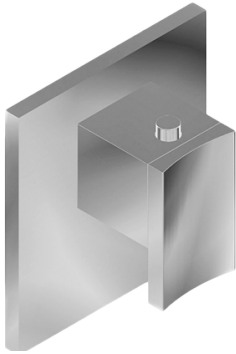

G-8043-C14E1-T

Sade Collection

M-Series Thermostatic Valve Trim with Handle

Product Features

- Single metal handle and decorative trim plate
- Use with G-8006 thermostatic rough valve

Available Finishes

- Polished Chrome
  G-8043-C14E1-T-PC
- Polished Nickel
  G-8043-C14E1-T-PN
- Unfinished Brass*
  G-8043-C14E1-T-UB*
- Steelnox®
  G-8043-C14E1-T-SN
- Olive Bronze*
  G-8043-C14E1-T-OB*
- Gold*
  G-8043-C14E1-T-AU*
- Brushed Gold*
  G-8043-C14E1-T-BAU*

* Special order finish- call for availability

Code Compliance

- ADA

Warranty

- Limited lifetime warranty

For complete warranty information go to www.graff-designs.com/en-nam/warranty