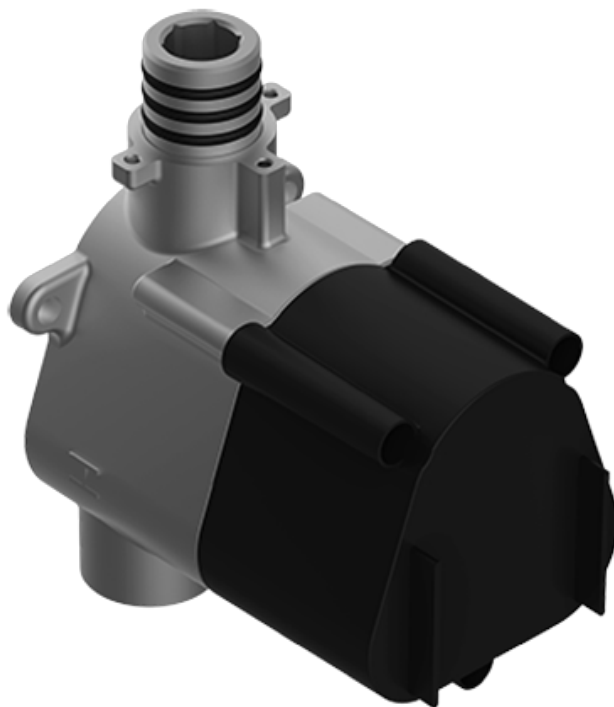

SHOWER  
M-Series Full Thermostatic  
Shower System  
**GM3.128SH-C14E0**

---

**GRAFF**<sup>®</sup>

## Information

- 3/4" thermostatic valve and trim
- 3/4" stop/volume control valve and 2-way diverter valve and trims
- Showerhead features no-clog, easy-clean spray nozzles
- Flush-mounted swivel body sprays (3 pieces)
- Handshower set with wall bracket and 59" hose
- Optional extension kit
- Flow rates: showerhead  $\leq$  1.8 max gpm, handshower  $\leq$  1.5 max gpm, body sprays  $\leq$  1.5 max gpm each

SHOWER  
Thermostatic Rough Valve  
**G-8006**

**GRAFF®**

---