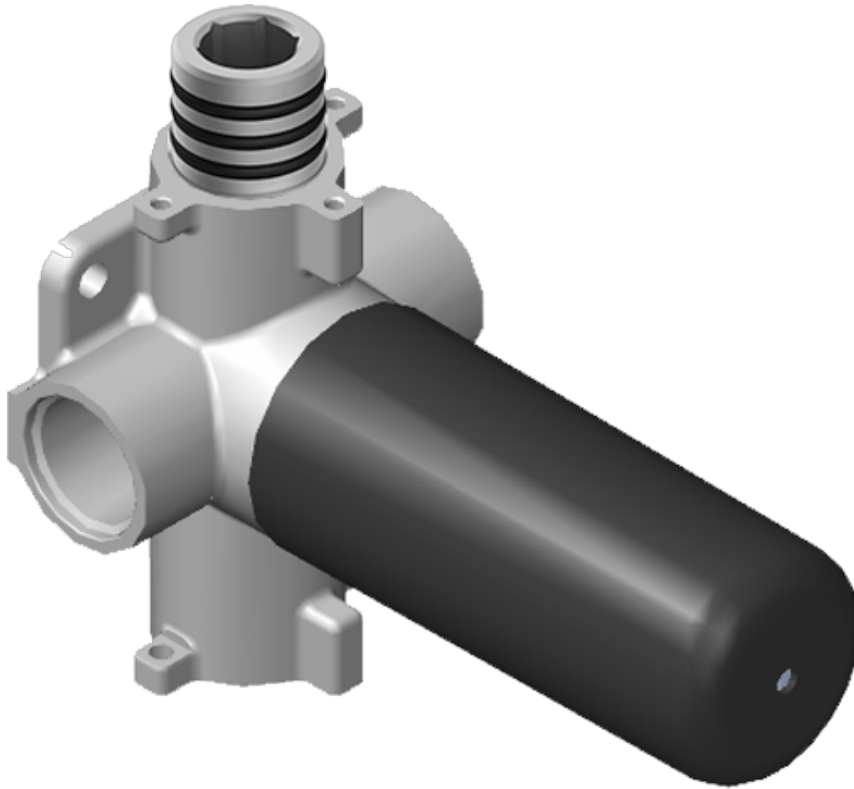

SHOWER
Two-Way Diverter Volume Control
Valve WITH Off Function and Pass-
Through
G-8052

GRAFF®

Information

- 11.7 gpm @ 60 psi
- 3/4" universal inlets/outlets with female threads
- Operates one function at a time
- Stacking inlet and pass-through port feature
- Supplied with protective plastic cover
- CALGreen compliant depending on functions

Finishes