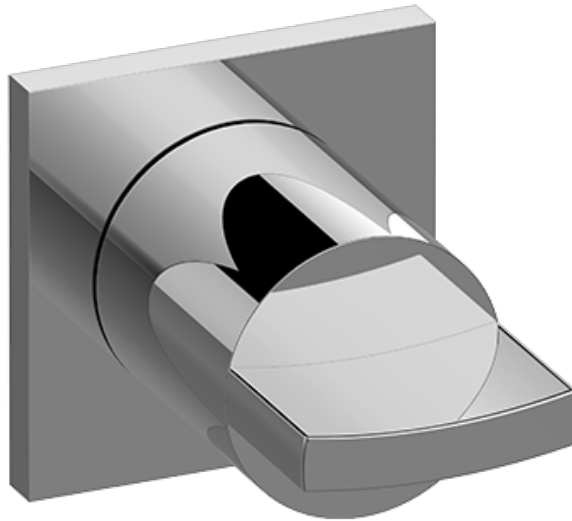

### Information

- Single metal handle and decorative trim plate
- Use with G-8076 Stop/Volume Control rough valve with Pass-Through or G-8077 Stop/Volume Control rough valve
- ADA