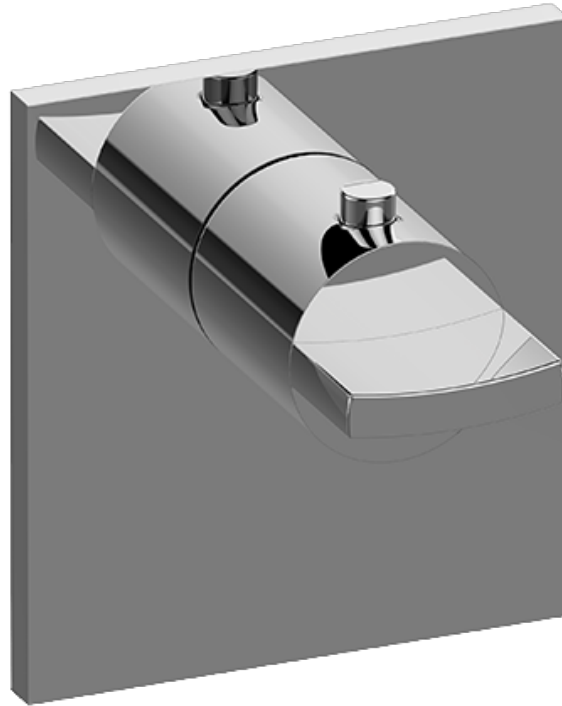

### Information

- Single metal handle and decorative trim plate
- Use with G-8006 thermostatic rough valve
- ADA