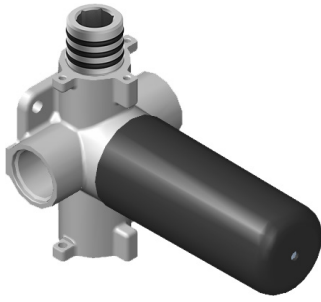

SHOWER  
Thermostatic Rough Valve  
**G-8006**

**GRAFF®**

---

### Finishes

Polished  
Chrome

Steelnox®  
(Satin Nickel)

**G-8052** M-Series  
 2-Way Diverter Volume Control Valve  
 WITH Off Function and Pass-Through

**Product Features**

- 12.1 gpm @ 60 psi
- 3/4" universal inlets/outlets with female threads
- Stacking inlet and pass-through port feature
- Supplied with protective plastic cover
- CalGreen compliant dependent on functions