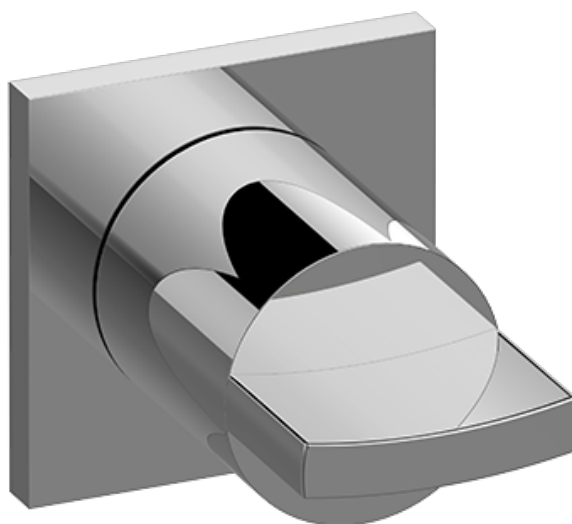

### Finishes

Polished  
Chrome

Steelnox®  
(Satin Nickel)

**G-8052** M-Series  
 2-Way Diverter Volume Control Valve  
 WITH Off Function and Pass-Through

**Product Features**

- 12.1 gpm @ 60 psi
- 3/4" universal inlets/outlets with female threads
- Stacking inlet and pass-through port feature
- Supplied with protective plastic cover
- CalGreen compliant dependent on functions

## Information

- Single metal handle and decorative trim plate
- Use with G-8052 2-Way Diverter Volume Control Valve WITH Off Function and Pass-Through
- ADA