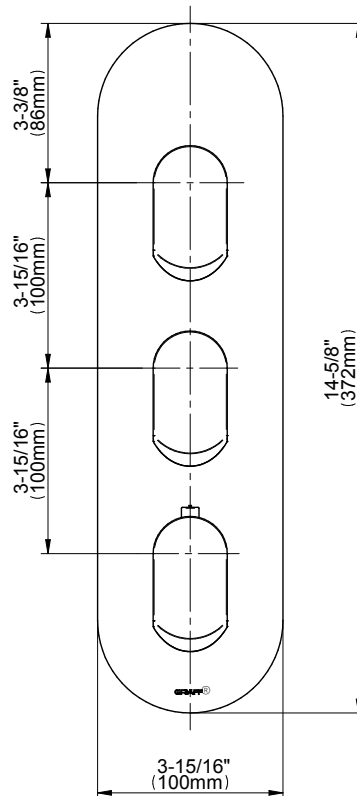

G-8056-LM45E0-T

Phase/M-Series

Round Thermostatic 3-Hole Trim Plate with Phase Handle

Product Features

- Three metal handles
- Decorative trim plate
- Use with G-8006 and G-8076, G-8077, G-8052 or G-8053 thermostatic rough valves
- To complete package, you must order rough valves

Available Finishes

- Polished Chrome
  G-8056-LM45E0-PC-T
- Brushed Nickel
  G-8056-LM45E0-BNi-T
- Polished Nickel
  G-8056-LM45E0-PN-T
- Olive Bronze
  G-8056-LM45E0-OB-T

Code Compliance

- ADA
- CalGreen compliant dependent on functions

Warranty

- Limited lifetime warranty

For complete warranty information go to <http://www.graff-faucets.com/en/info/faqs>

The measurements shown are for reference only. Products and specifications shown are subject to change without notice. Revised 09/2016.

www.graff-faucets.com | phone: 800-959-4723