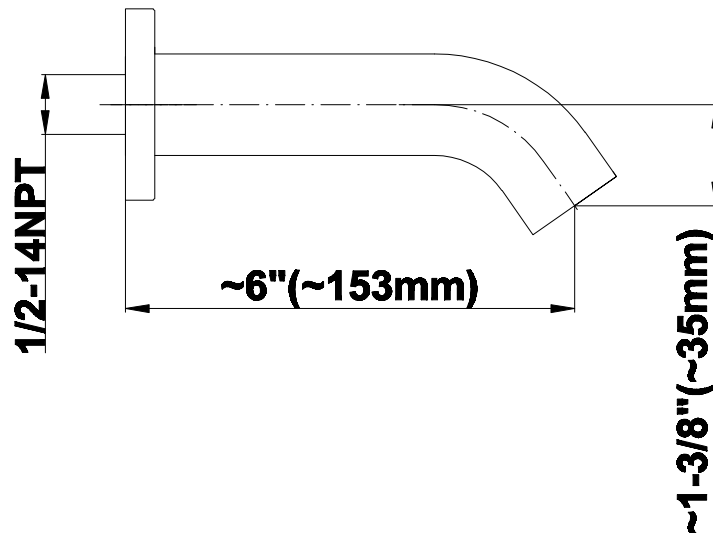

G-8555

6" Contemporary Tub Spout

Product Features

- Includes spout ring
- 1/2" NPT female thread inlet

Available Finishes

- Polished Chrome G-8555-PC
- Steelnox® G-8555-SN
- Olive Bronze G-8555-OB
- Polished Nickel G-8555-PN
- Architectural Black™
  G-8555-PC/BK
- Architectural White
  G-8555-PC/WT

Warranty

- Limited lifetime warranty

For complete warranty information go to
www.graff-faucets.com/en-nam/warranty