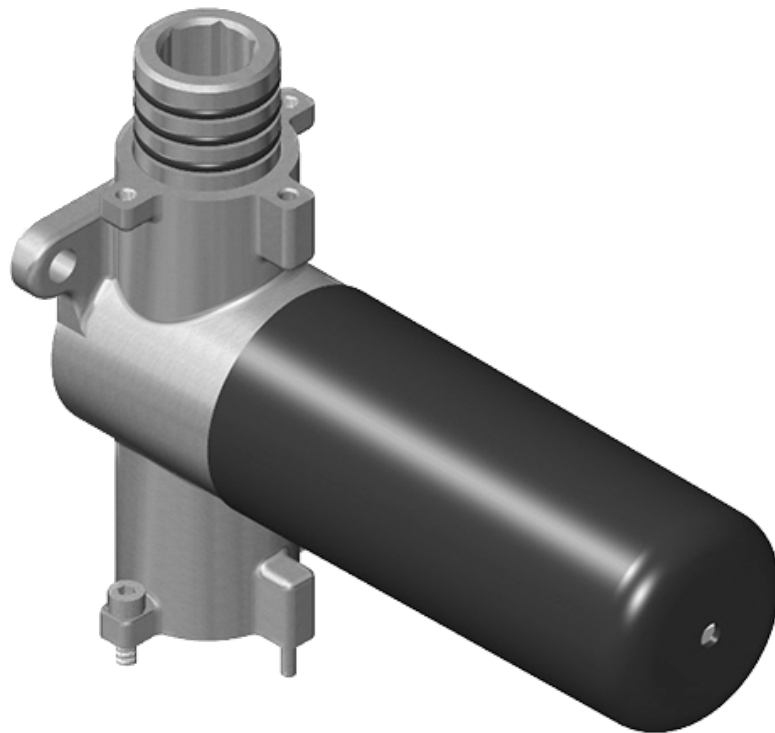

SHOWER
Stop/Volume Control Rough Valve
G-8077

GRAFF®

Information

- 18.1 gpm @ 60 psi
- 3/4" universal inlets/outlets with female threads
- Stacking inlet and outlet feature
- Supplied with protective plastic cover
- CalGreen compliant dependent on functions

Finishes

24K Gold

24K Brushed
Gold

Architectural
Black™

Brushed
Nickel

Matte Black

Olive Bronze

Polished
Chrome

Polished
Nickel

Architectural
White