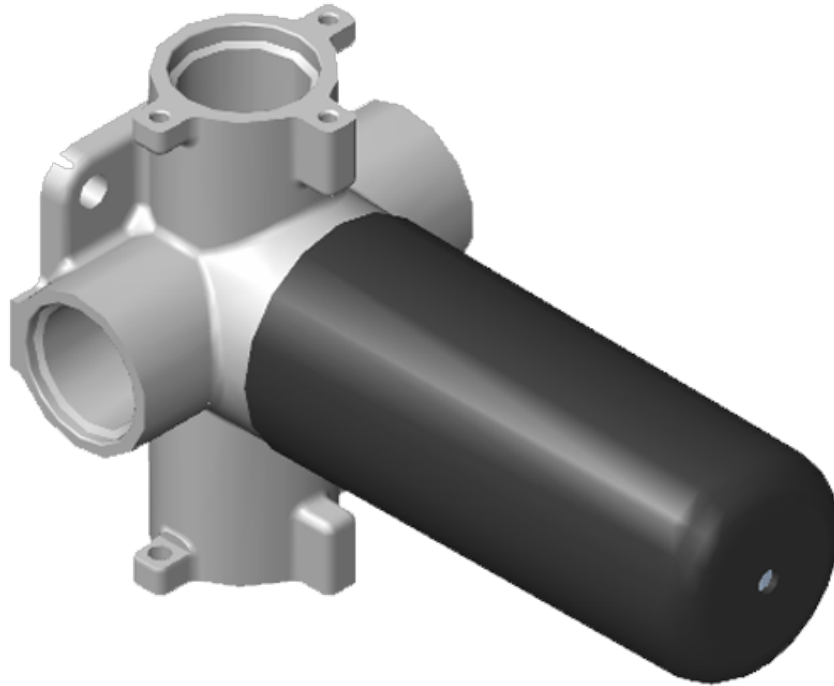

SHOWER
M-Series Thermostatic Shower
System - Tub and Shower with
Handshower
GL3.612WV-LM45E0

GRAFF®

Information

- 3/4" thermostatic valve and trim
- 3/4" stop/volume control and 3-way shared diverter valve
- 8" showerhead with 12" wall-mounted shower arm
- Showerhead features no-clog, easy-clean spray nozzles
- Handshower set with wall-mounted slide bar and 59" hose (PVD finishes use 59" flex hose)
- 6" contemporary tub spout
- Optional extension kit
- Flow rates: showerhead \leq 1.8 max gpm, handshower \leq 1.5 max gpm
- ADA

Polished
Nickel

Architectural
White

G-8006

M-Series

3/4" Concealed Thermostatic Rough Valve

Product Features

- 12.9 gpm @ 60 psi
- 3/4" universal inlets
- Built-in service stops
- Stacking outlet feature
- Complete serviceability from front of all units
- Supplied with protective plastic cover
- CalGreen compliant dependent on functions

www.graff-faucets.com | phone: 800-954-4723

SHOWER
Three-Way Shared Function
Diverter Control Valve WITHOUT
Off Function (No Pass-Through)
G-8053S

GRAFF®

Information

- ~11 gpm @ 60 psi
- 3/4" universal inlets/outlets with female threads
- Operates one function separately or two functions together
- Recommended to use with G-8077 Stop/Volume Control Valve
- Stacking inlet feature
- Supplied with protective plastic cover