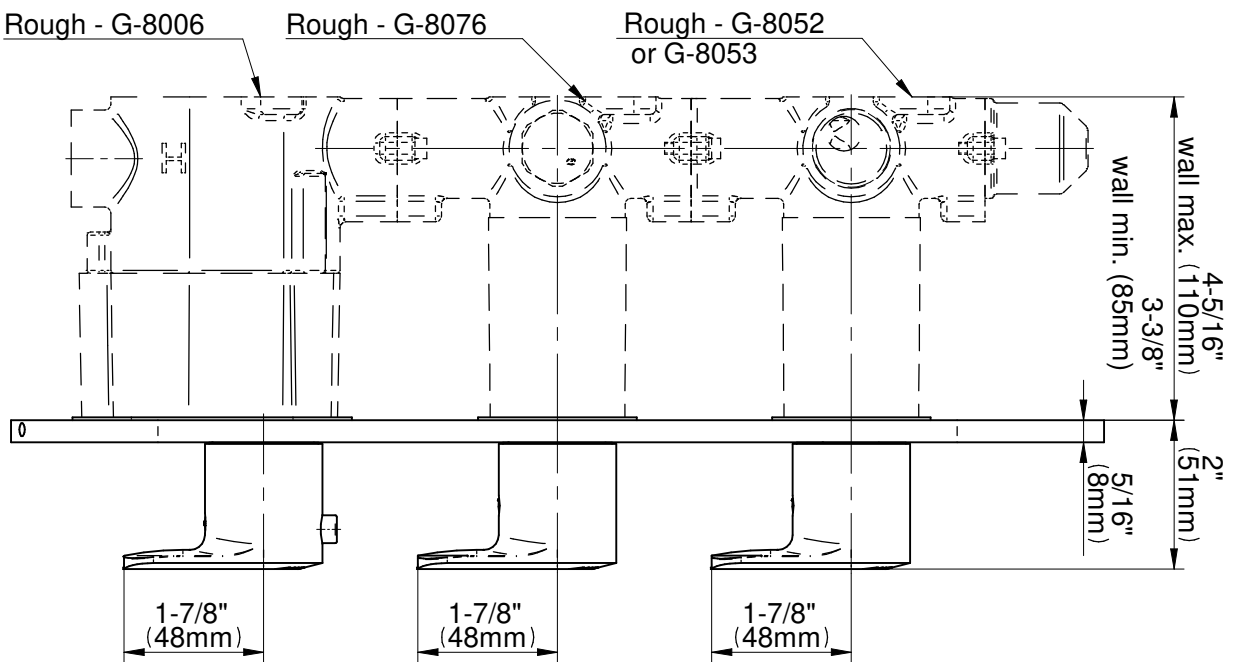

SHOWER
M-Series Thermostatic Shower
System - Tub and Shower with
Handshower
GL3.612WT-LM58E0

GRAFF®

Information

- 3/4" thermostatic valve and trim
- 3/4" stop/volume control and 3-way diverter valve
- 8" showerhead with 12" wall-mounted shower arm
- Showerhead features no-clog, easy-clean spray nozzles
- Handshower set with wall-mounted slide bar and 59" hose (PVD finishes use 59" flex hose)
- 6" contemporary tub spout
- Optional extension kit
- Flow rates: showerhead ≤ 1.8 max gpm, handshower ≤ 1.5 max gpm
- ADA
- CALGreen

SHOWER
Sento M-Series Valve Trim with
Three Handles

GRAFF®

Information

- Three metal handles
- Decorative trim plate
- Use with M-Series rough valves
- ADA

Finishes

G-8056-LM58E0-T

Sento Series

SHOWER
Thermostatic Rough Valve
G-8006