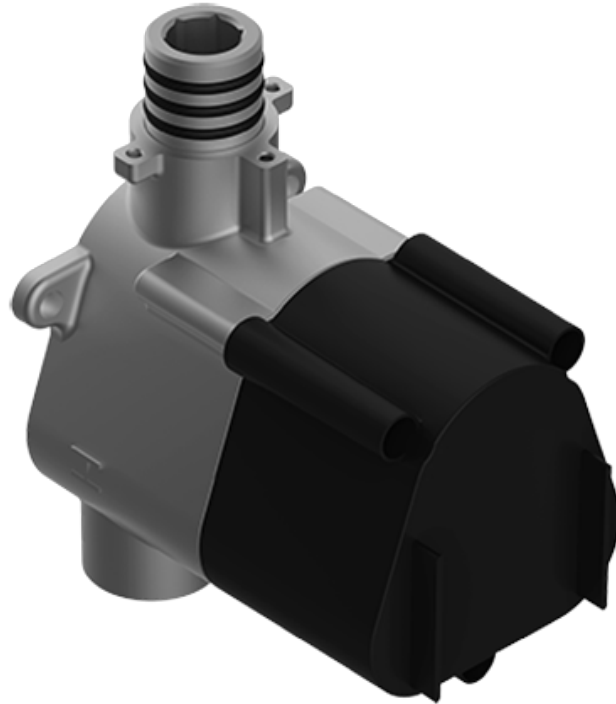

SHOWER
M-Series Thermostatic Shower
System - Tub and Shower with
Handshower
GL3.612WT-LM58E0

GRAFF®

Information

- 3/4" thermostatic valve and trim
- 3/4" stop/volume control and 3-way diverter valve
- 8" showerhead with 12" wall-mounted shower arm
- Showerhead features no-clog, easy-clean spray nozzles
- Handshower set with wall-mounted slide bar and 59" hose (PVD finishes use 59" flex hose)
- 6" contemporary tub spout
- Optional extension kit
- Flow rates: showerhead ≤ 1.8 max gpm, handshower ≤ 1.5 max gpm
- ADA
- CALGreen

SHOWER
Sento M-Series Valve Trim with
Three Handles

GRAFF®

Information

- Three metal handles
- Decorative trim plate
- Use with M-Series rough valves
- ADA

Finishes

G-8056-LM58E0-T

Sento Series

SHOWER
Thermostatic Rough Valve
G-8006

Finishes

G-8006

M-Series

3/4" Concealed Thermostatic Rough Valve

Product Features

- 12.9 gpm @ 60 psi
- 3/4" universal inlets
- Built-in service stops
- Stacking outlet feature
- Complete serviceability from front of all units
- Supplied with protective plastic cover
- CalGreen compliant dependent on functions

www.graff-faucets.com | phone: 800-954-4723

SHOWER
 Three-Way Diverter Control Valve
 WITH Off Function (No Pass-
 Through)
G-8053

Information

- ~11.4 gpm @ 60 psi
- 3/4" universal inlets/outlets with female threads
- Operates one function at a time
- Stacking inlet feature
- Supplied with protective plastic cover
- CALGreen compliant depending on functions