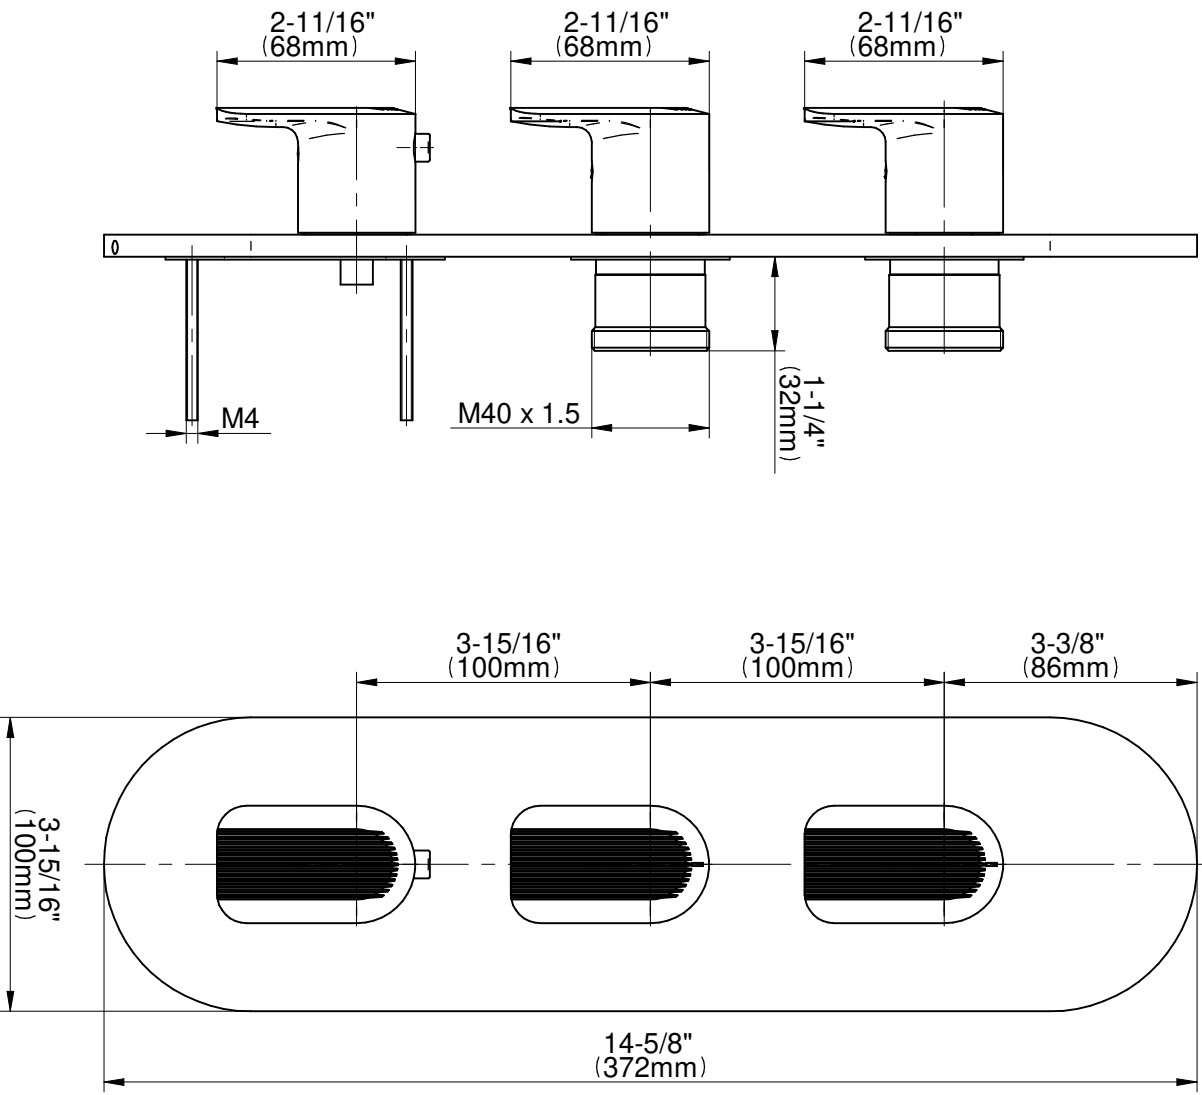

SHOWER
M-Series Thermostatic Shower
System - Tub and Shower with
Handshower
GL3.612WT-LM58E0

GRAFF®

Information

- 3/4" thermostatic valve and trim
- 3/4" stop/volume control and 3-way diverter valve
- 8" showerhead with 12" wall-mounted shower arm
- Showerhead features no-clog, easy-clean spray nozzles
- Handshower set with wall-mounted slide bar and 59" hose (PVD finishes use 59" flex hose)
- 6" contemporary tub spout
- Optional extension kit
- Flow rates: showerhead ≤ 1.8 max gpm, handshower ≤ 1.5 max gpm
- ADA
- CALGreen

SHOWER
Sento M-Series Valve Trim with
Three Handles

GRAFF®

Information

- Three metal handles
- Decorative trim plate
- Use with M-Series rough valves
- ADA

Finishes

G-8056-LM58E0-T

Sento Series

SHOWER
Thermostatic Rough Valve
G-8006