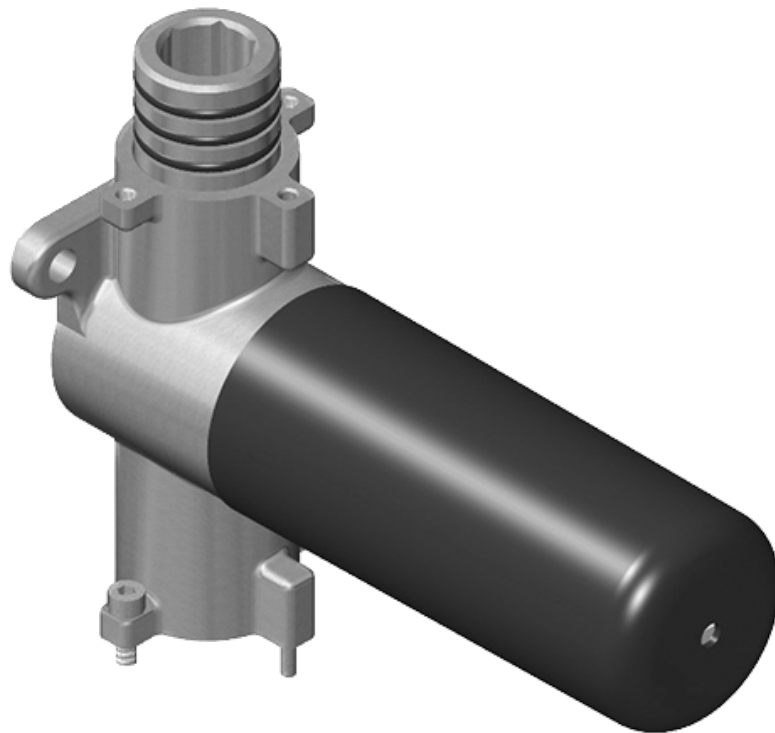

www.graff-faucets.com | phone: 800-954-4723

SHOWER
 Three-Way Diverter Control Valve
 WITH Off Function (No Pass-
 Through)
G-8053

Information

- ~11.4 gpm @ 60 psi
- 3/4" universal inlets/outlets with female threads
- Operates one function at a time
- Stacking inlet feature
- Supplied with protective plastic cover
- CALGreen compliant depending on functions

Finishes

Unfinished Unfinished Architectural
Brass Brushed Brass White

G-8053

M-Series

3-Way Diverter Control Valve WITH Off Function (No Pass-Through)

Product Features

- 3/4" universal inlets/outlets with female threads
- Stacking inlet feature
- Supplied with protective plastic cover
- CalGreen compliant dependent on functions

www.graff-faucets.com | phone: 800-954-4723

SHOWER
 Stop/Volume Control Rough Valve
G-8077

Information

- 18.1 gpm @ 60 psi
- 3/4" universal inlets/outlets with female threads
- Stacking inlet and outlet feature
- Supplied with protective plastic cover
- CalGreen compliant dependent on functions

Finishes

G-8077

M-Series

Stop/Volume Control Rough Valve

Product Features

- 3/4" universal inlets/outlets with female threads
- 18.1 gpm @ 60 psi
- Stacking inlet and outlet feature
- Supplied with protective plastic cover
- CalGreen compliant dependent on functions