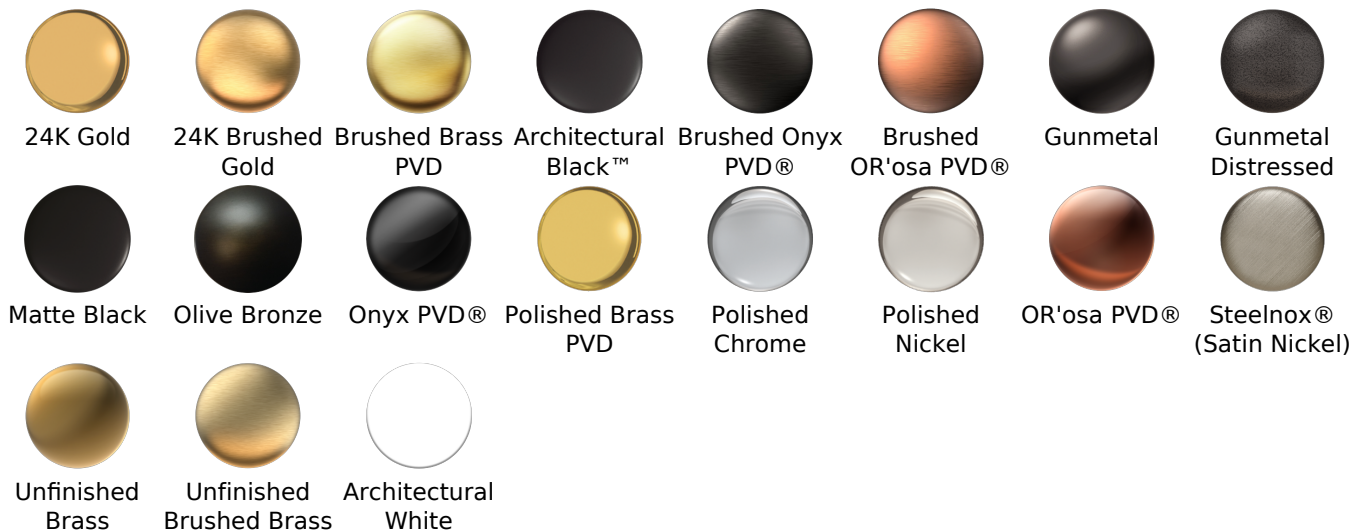

SHOWER
Sento Pressure Balancing Valve
Trim with Handle and Diverter

GRAFF®

Information

- Single metal handle
- Decorative trim plate
- Includes push-button diverter
- Use with G-7055 Pressure Balancing Rough Valve
- ADA

Finishes

G-7080-LM58S-T

Sento Series

SHOWER
 Concealed Pressure Balancing
 Valve Rough w/Diverter
G-7055

Information

- Anti-scald protection
- 1/2" universal inlets/outlets with male threads
- Built-in service stops
- Push-button diverter
- For use with tub & shower configuration
- Supplied with protective plastic guard