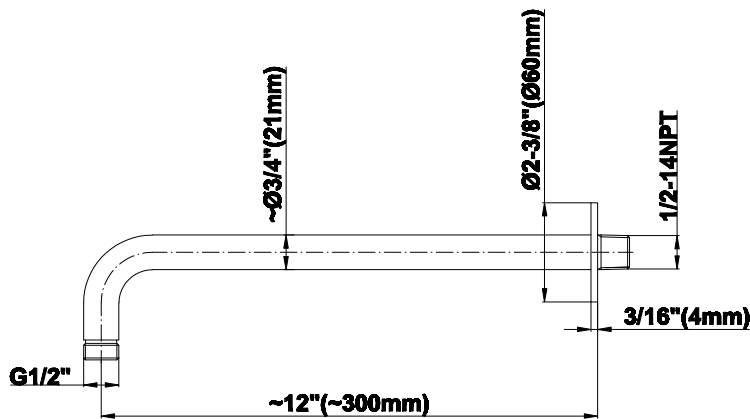

G-8503

Shower Components

Contemporary 12" Shower Arm

GRAFF®

Product Features

- Includes arm and round flange
- 1/2" NPT male thread inlet
- For use with all showerheads

Warranty

- Limited lifetime warranty

For complete warranty information go to www.graff-designs.com/en-nam/warranty

Available Finishes

- Polished Chrome
  G-8503-PC
- Polished Nickel
  G-8503-PN
- Brushed Nickel
  G-8503-BNi
- Unfinished Brushed Brass*
  G-8503-UBB*
- Unfinished Brass*
  G-8503-UB*
- Matte Black*
  G-8503-MBK*
- Architectural Black*
  G-8503-BK*
- Architectural White*
  G-8503-WT*
- Steelnox (Satin Nickel)*
  G-8503-SN*
- Olive Brass*
  G-8503-OB*
- Gunmetal*
  G-8503-GM*
- Vintage Brushed Brass*
  G-8503-VBB*
- OR'osa PVD*
  G-8503-RG*
- Brushed OR'osa PVD*
  G-8503-BRG*
- Onyx PVD*
  G-8503-OX*
- Brushed Onyx PVD*
  G-8503-BOX*
- Polished Brass PVD*
  G-8503-PB*
- Brushed Brass PVD*
  G-8503-BB*
- 24K Brushed Gold*
  G-8503-BAU*
- 24K Gold*
  G-8503-AU*
- Gunmetal Distressed*
  G-8503-GMD*

* Special order finish- call for availability

The measurements shown are for reference only. Products and specifications shown are subject to change without notice. Revised 10/2019

www.graff-designs.com | phone: 800-954-4723