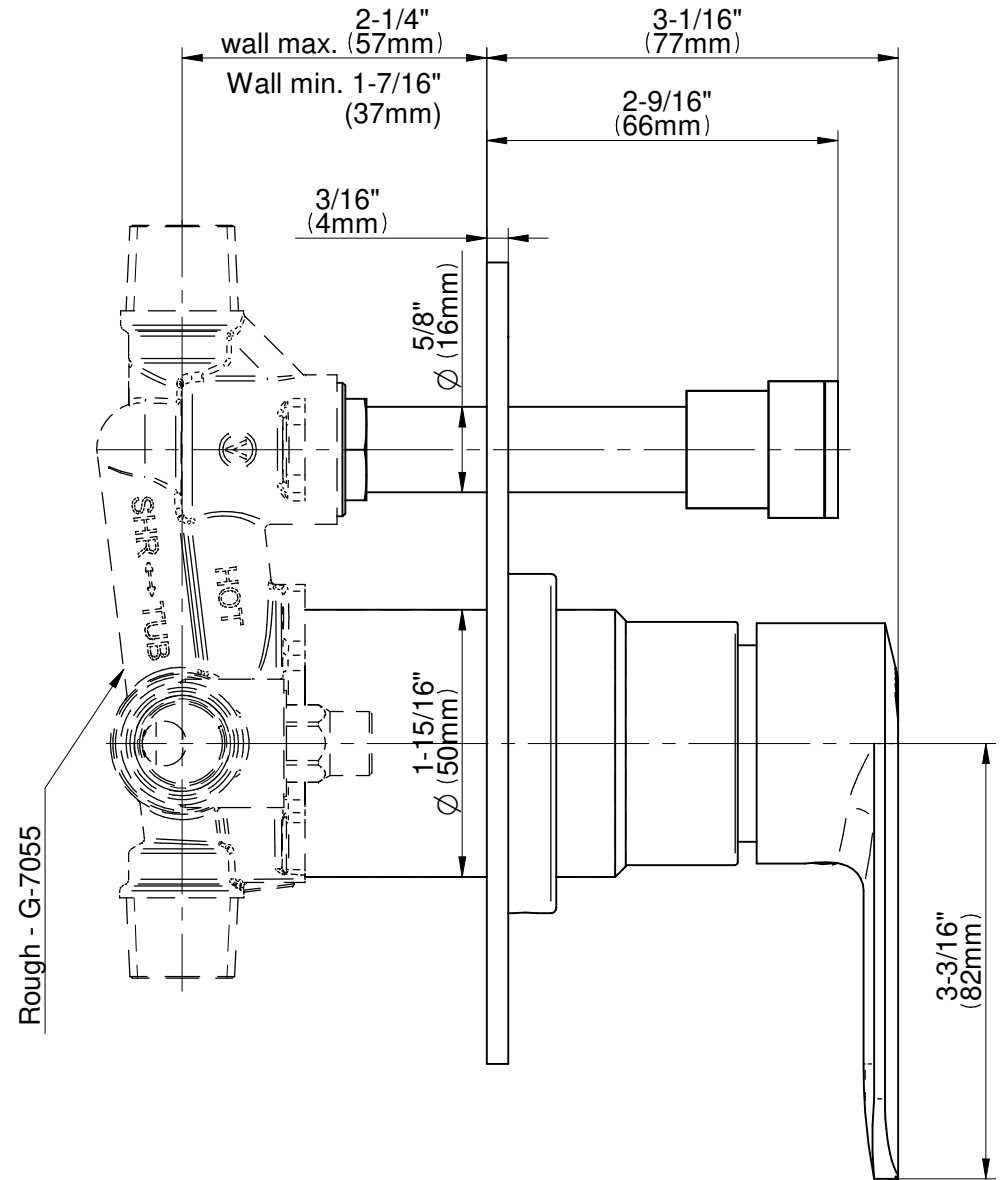

SHOWER
Pressure Balancing Shower
System - Tub and Shower
G-7280-LM58S

GRAFF®

Information

- 1/2" pressure balance valve with diverter and trim
- 8" showerhead with 12" wall-mounted shower arm
- Showerhead features no-clog, easy-clean spray nozzles
- 6" contemporary tub spout
- Optional extension kit
- Showerhead flow rate ≤ 1.8 max gpm
- ADA
- CALGreen

SHOWER
Sento Pressure Balancing Valve
Trim with Handle and Diverter

GRAFF®

Information

- Single metal handle
- Decorative trim plate
- Includes push-button diverter
- Use with G-7055 Pressure Balancing Rough Valve
- ADA

Finishes

G-7080-LM58S-T

Sento Series

SHOWER
 Concealed Pressure Balancing
 Valve Rough w/Diverter
G-7055

Information

- Anti-scald protection
- 1/2" universal inlets/outlets with male threads
- Built-in service stops
- Push-button diverter
- For use with tub & shower configuration
- Supplied with protective plastic guard

Finishes

G-7055

1/2" Rough Valve w/Diverter

Product Features

- Anti-scald protection
- 1/2" universal inlets/outlets with male threads
- Built-in service stops
- Push-button diverter
- For use with tub & shower configuration
- Supplied with protective plastic guard