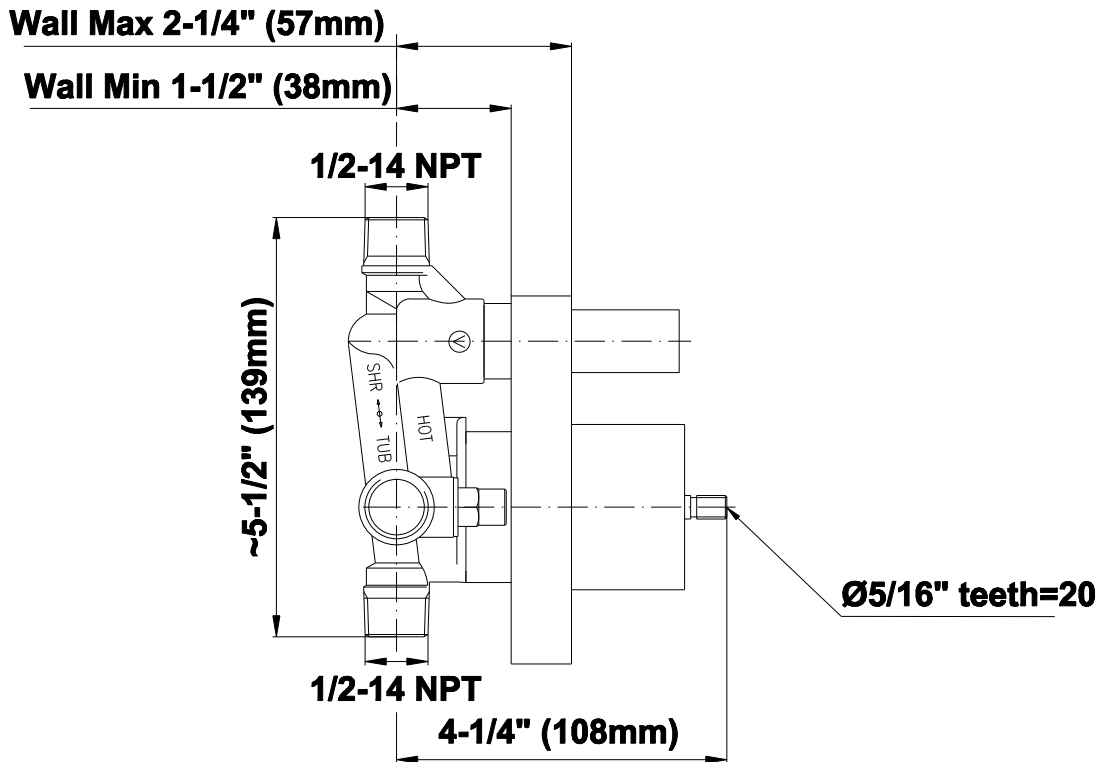

The measurements shown are for reference only. Products and specifications shown are subject to change without notice. Revised 06/2014.

www.graff-faucets.com | phone: 800-954-4723