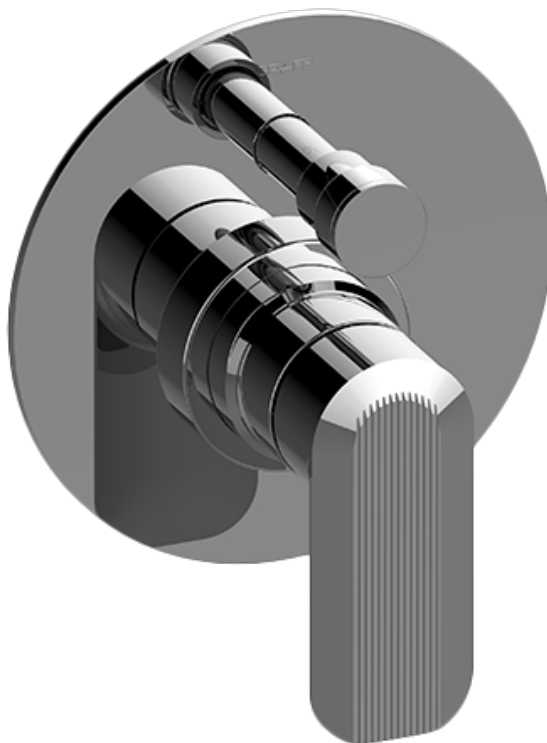

SHOWER
Pressure Balancing Shower
System - Tub and Shower
G-7280-LM58S

GRAFF®

Information

- 1/2" pressure balance valve with diverter and trim
- 8" showerhead with 12" wall-mounted shower arm
- Showerhead features no-clog, easy-clean spray nozzles
- 6" contemporary tub spout
- Optional extension kit
- Showerhead flow rate ≤ 1.8 max gpm
- ADA
- CALGreen

SHOWER
Sento Pressure Balancing Valve
Trim with Handle and Diverter

GRAFF®

Information

- Single metal handle
- Decorative trim plate
- Includes push-button diverter
- Use with G-7055 Pressure Balancing Rough Valve
- ADA

Finishes

G-7080-LM58S-T

Sento Series

SHOWER
 Concealed Pressure Balancing
 Valve Rough w/Diverter
G-7055

Information

- Anti-scald protection
- 1/2" universal inlets/outlets with male threads
- Built-in service stops
- Push-button diverter
- For use with tub & shower configuration
- Supplied with protective plastic guard

Finishes

G-7055

1/2" Rough Valve w/Diverter

Product Features

- Anti-scald protection
- 1/2" universal inlets/outlets with male threads
- Built-in service stops
- Push-button diverter
- For use with tub & shower configuration
- Supplied with protective plastic guard