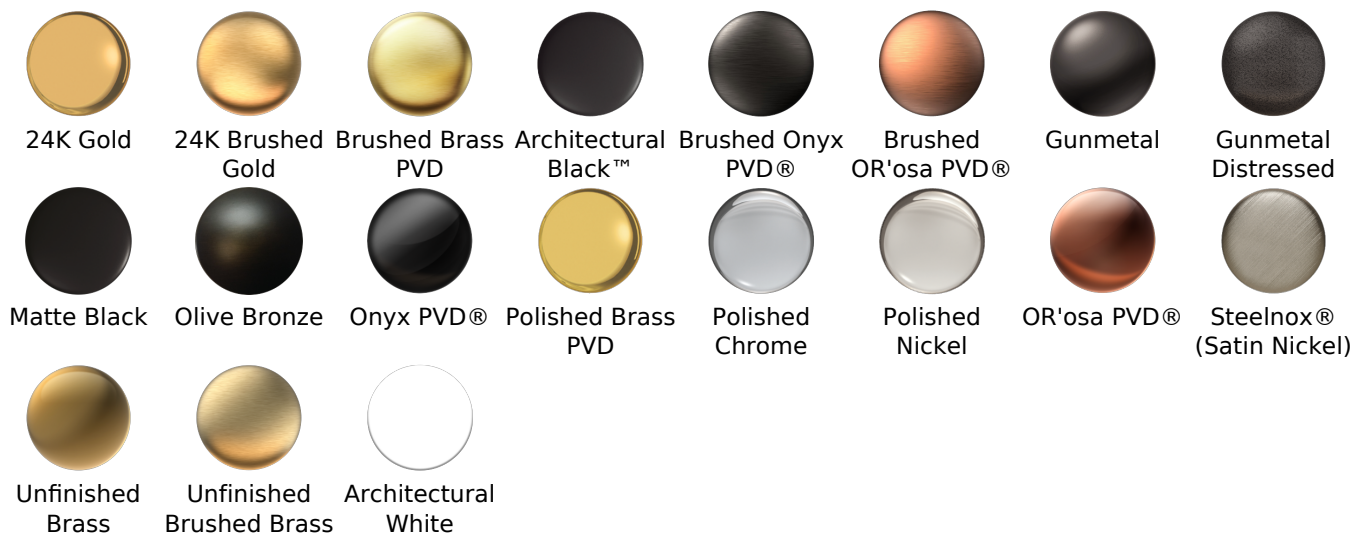

SHOWER
Contemporary 12" Shower Arm
G-8503

GRAFF®

Information

- Includes arm and solid round flange
- 1/2" NPT male thread inlet
- For use with all showerheads

Finishes