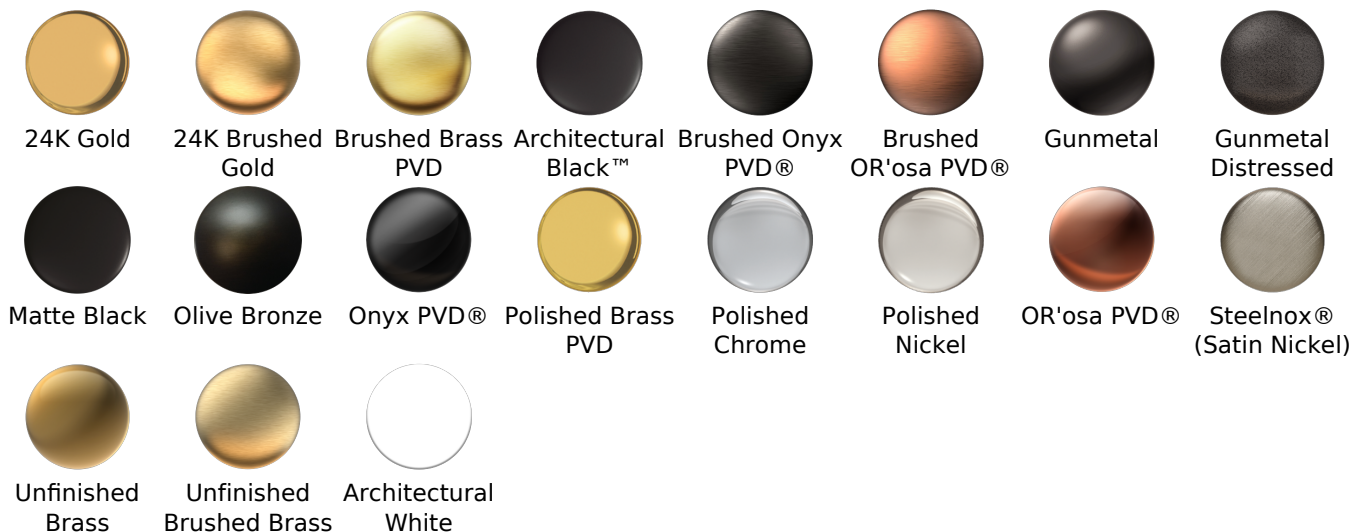

SHOWER
Concealed Pressure Balancing
Valve Rough w/Diverter
G-7055

Information

- Anti-scald protection
- 1/2" universal inlets/outlets with male threads
- Built-in service stops
- Push-button diverter
- For use with tub & shower configuration
- Supplied with protective plastic guard

Finishes