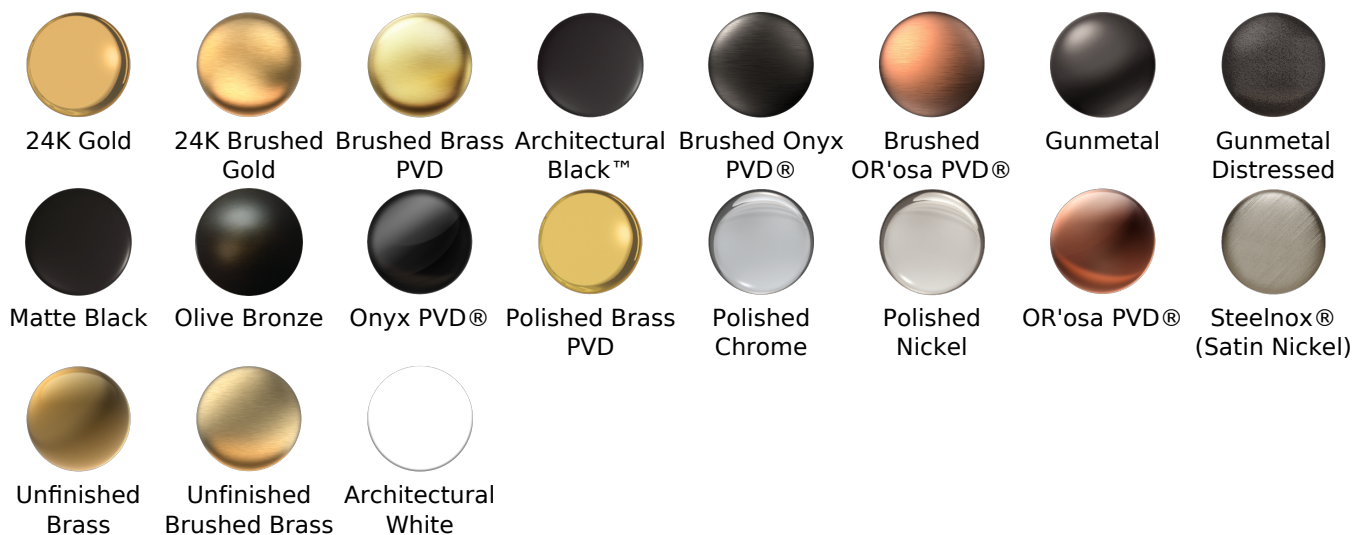

Finishes

G-8449

Aqua-Sense Collection
Contemporary 8" Round Showerhead

Product Features

- 1/4" thick
- 169 no-clog, easy-clean rubber spray nozzles
- Showerhead flow rate ≤ 1.8 max gpm

Available Finishes

- Polished Chrome
G-8449-PC
- Brushed Nickel
G-8449-PN
- Polished Nickel
G-8449-BNi
- Unfinished Brass*
G-8449-UB*
- Steinox
G-8449-SN
- Olive Brass*
G-8449-OB*
- Architectural Black with Chrome Accents*
G-8449-PC/BK*
- Brushed Gold*
G-8449-BAU