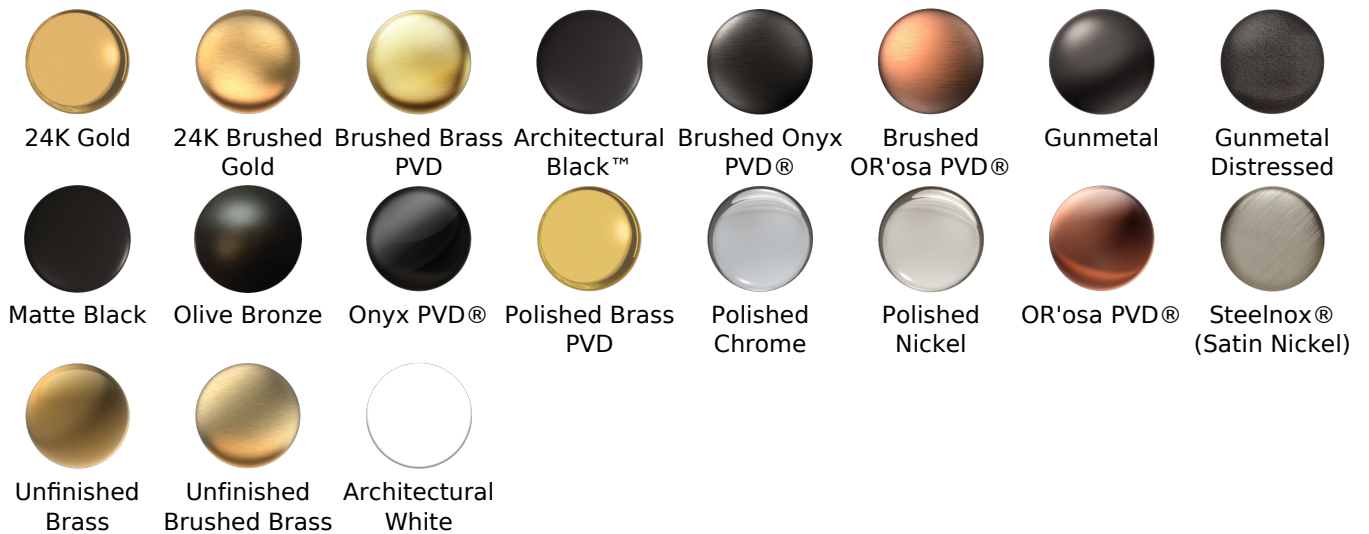

SHOWER
6" Contemporary Tub Spout
G-8555

GRAFF®

Information

- Includes spout ring
- 1/2" NPT female thread inlet
- Tub spout flow rate ~ 19.8 gpm @60 psi

Finishes