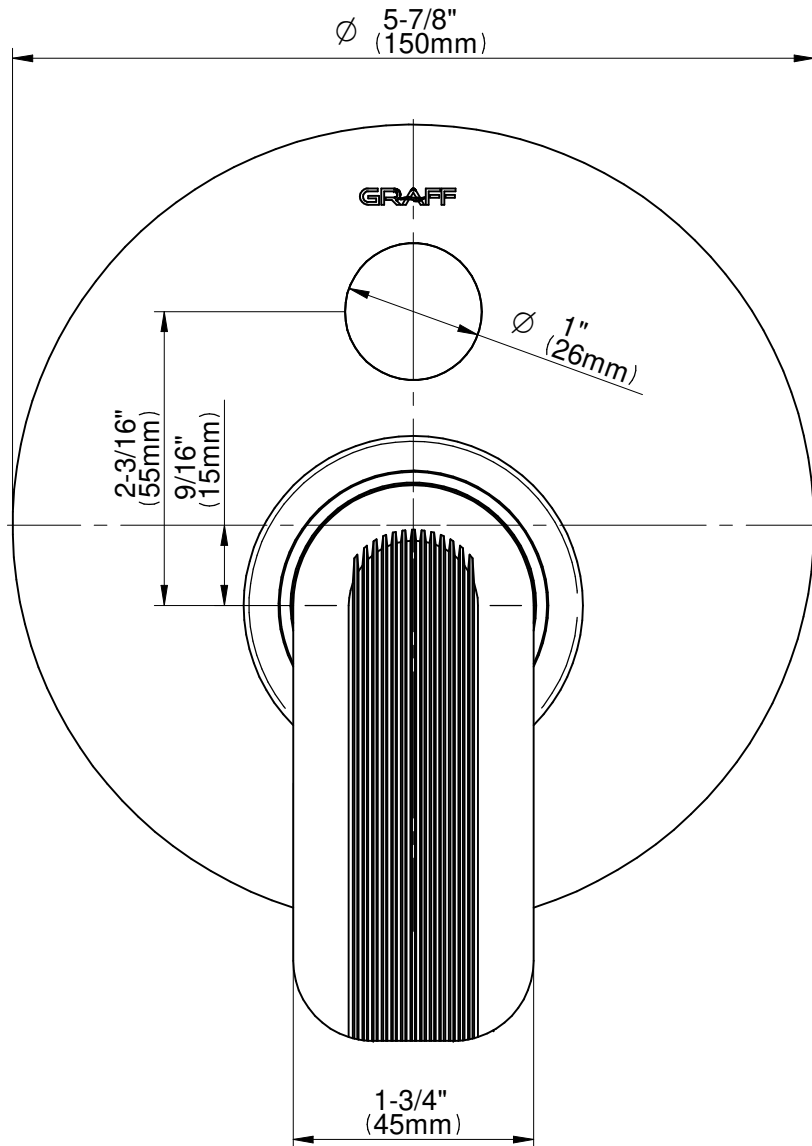

SHOWER
Pressure Balancing Shower
System - Tub and Shower
G-7280-LM58S

GRAFF®

Information

- 1/2" pressure balance valve with diverter and trim
- 8" showerhead with 12" wall-mounted shower arm
- Showerhead features no-clog, easy-clean spray nozzles
- 6" contemporary tub spout
- Optional extension kit
- Showerhead flow rate ≤ 1.8 max gpm
- ADA
- CALGreen

SHOWER
Sento Pressure Balancing Valve
Trim with Handle and Diverter

GRAFF®

Information

- Single metal handle
- Decorative trim plate
- Includes push-button diverter
- Use with G-7055 Pressure Balancing Rough Valve
- ADA

Finishes

G-7080-LM58S-T

Sento Series

SHOWER
 Concealed Pressure Balancing
 Valve Rough w/Diverter
G-7055

Information

- Anti-scald protection
- 1/2" universal inlets/outlets with male threads
- Built-in service stops
- Push-button diverter
- For use with tub & shower configuration
- Supplied with protective plastic guard

Finishes

G-7055

1/2" Rough Valve w/Diverter

Product Features

- Anti-scald protection
- 1/2" universal inlets/outlets with male threads
- Built-in service stops
- Push-button diverter
- For use with tub & shower configuration
- Supplied with protective plastic guard