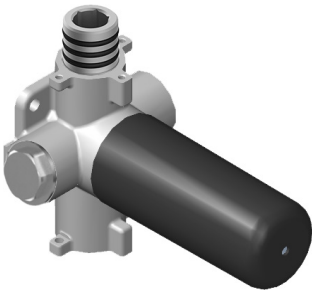

SHOWER
Camden M-Series Thermostatic
Shower System - Shower with
Handshower
GT3.011WB-ALM48C16

GRAFF®

Information

- 3/4" thermostatic valve and trim
- 3/4" stop/volume control valve (2 pieces)
- 9" showerhead with 12" ceiling-mounted shower arm
- Showerhead features no-clog, easy-clean spray nozzle
- Handshower set with wall-mounted slide bar and 59" hose (PVD finishes use 59" flex hose)
- Optional extension kit
- Flow rates: showerhead ≤ 1.8 max gpm, handshower ≤ 1.8 max gpm
- ADA

Finishes

G-8006

M-Series

3/4" Concealed Thermostatic Rough Valve

Product Features

- 12.9 gpm @ 60 psi
- 3/4" universal inlets
- Built-in service stops
- Stacking outlet feature
- Complete serviceability from front of all units
- Supplied with protective plastic cover
- CalGreen compliant dependent on functions

Finishes

G-8076

M-Series

Stop/Volume Control Rough Valve with Pass-Through

GRAFF[®]
CUTTING EDGE DESIGN

Product Features

- 13.2 gpm @ 60 psi
- 3/4" universal inlets/outlets with female threads
- Stacking inlet and pass-through port feature
- Supplied with protective plastic cover
- CalGreen compliant dependent on functions

www.graff-faucets.com | phone: 800-954-4723

SHOWER
M-Series Valve Horizontal Trim
with Three Handles
G-8087H-ALM48C16-T

Information

- Three metal handles, decorative trim plate
- Use with M-Series rough valves
- ALM48C16 handles should not be used with any 3-way diverter valves
- ADA