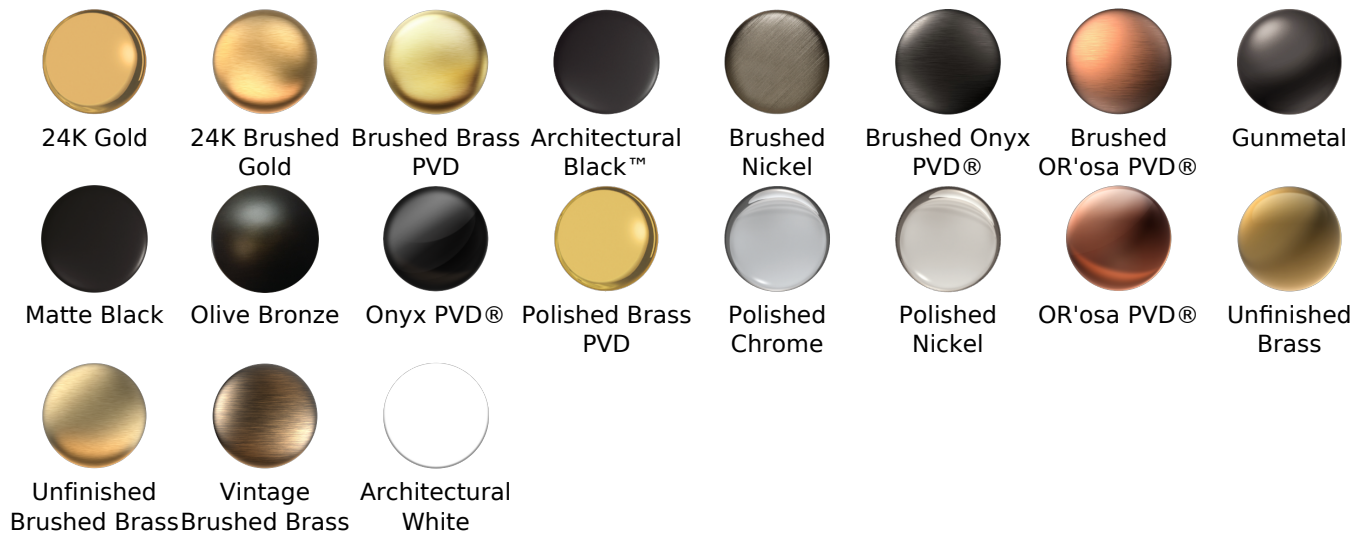

SHOWER
Transitional 12" Ceiling Shower
Arm
G-8527

Information

- Includes arm and round flange
- 1/2" NPT male thread inlet
- For use with all showerheads

Finishes