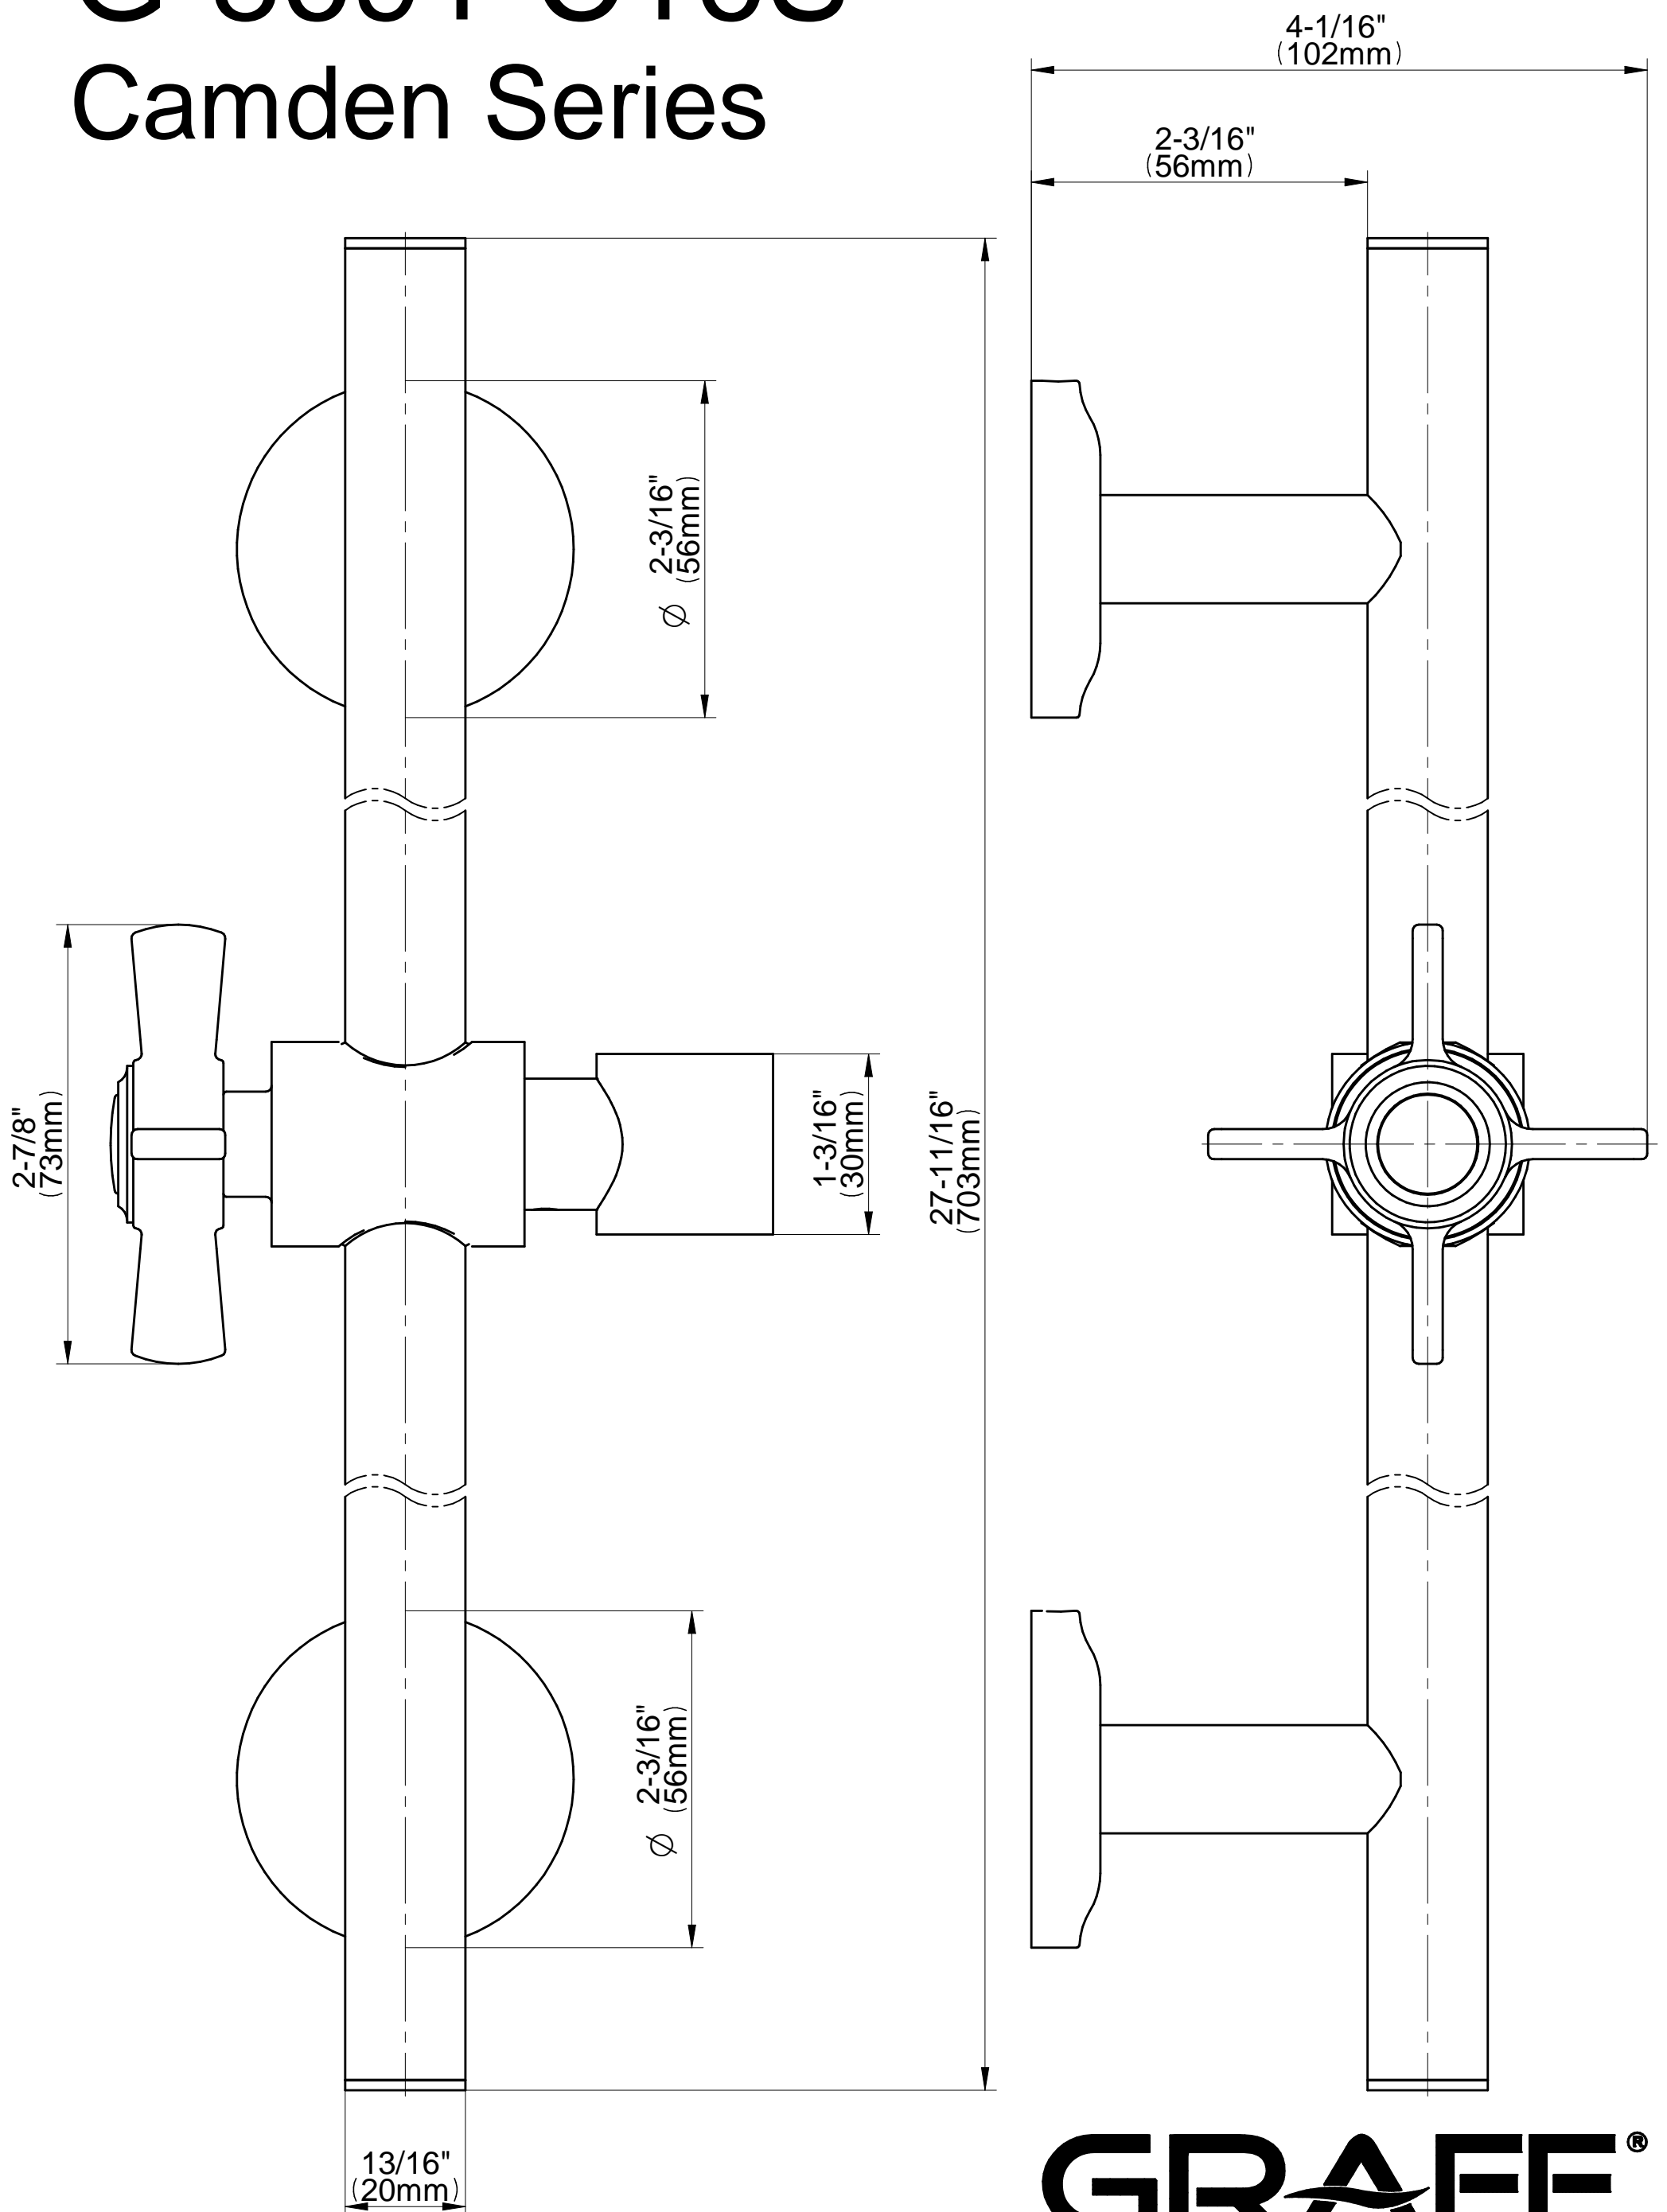

G-8691-C16S

Camden Series