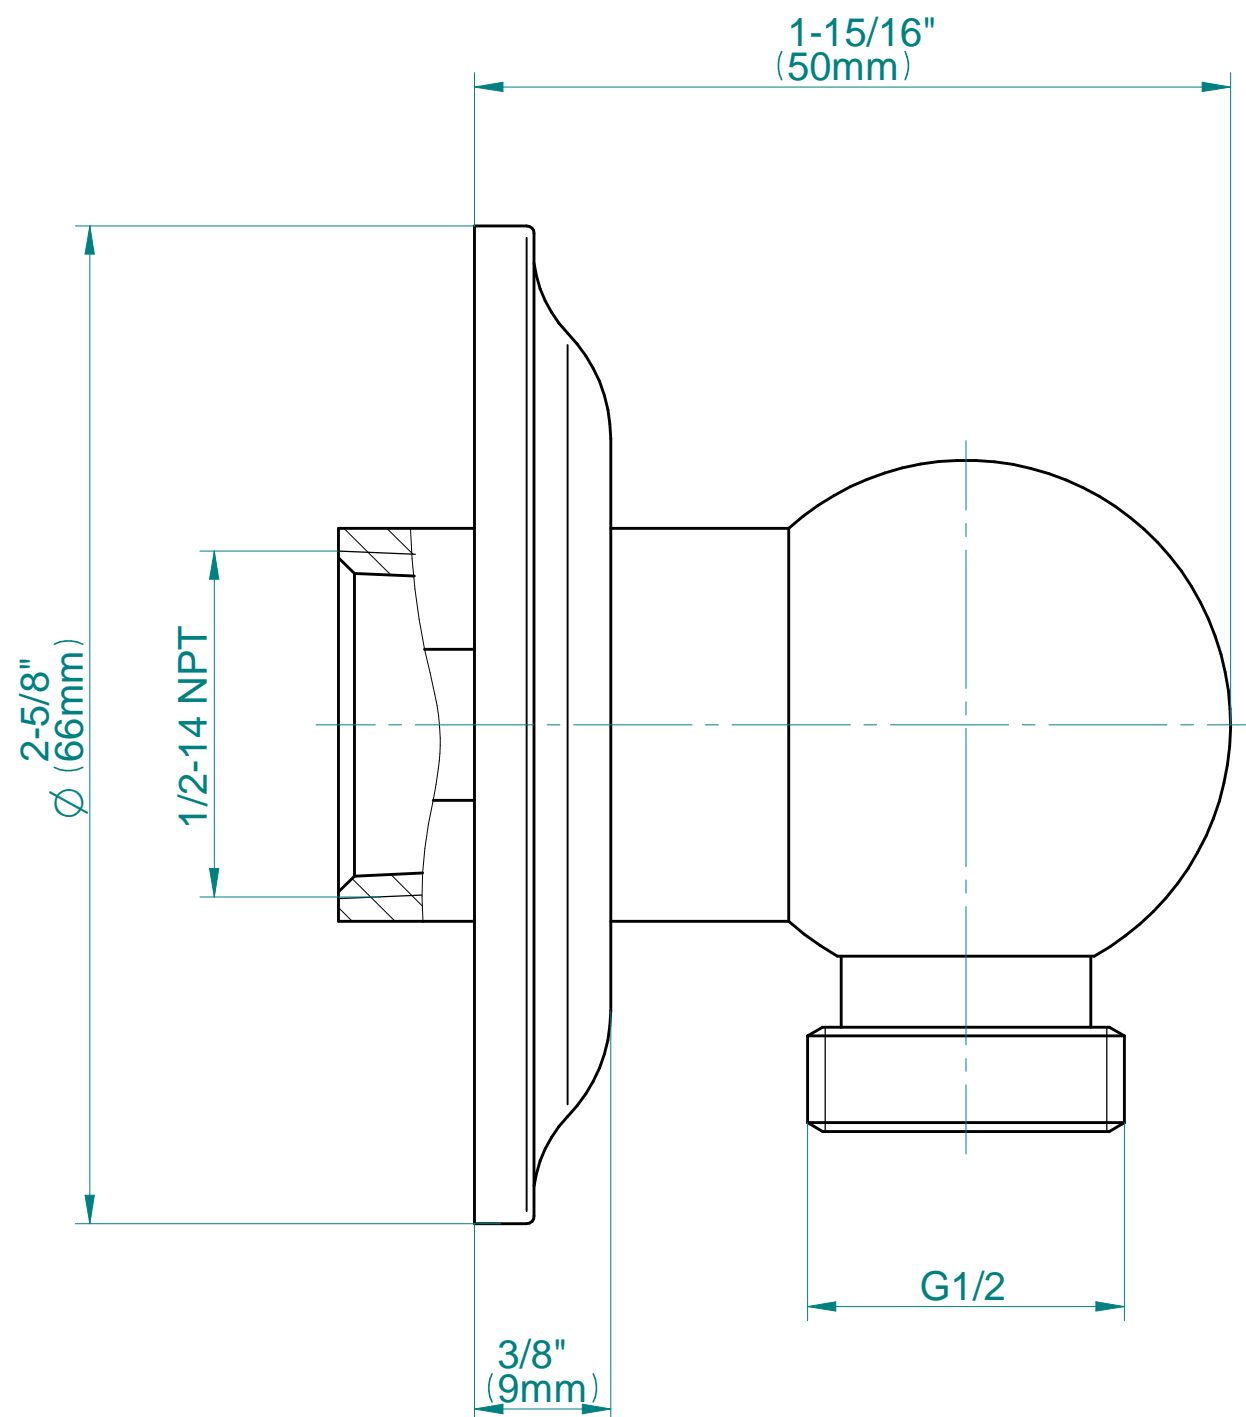

SHOWER
Camden M-Series Thermostatic
Shower System - Shower with
Handshower
GT3.011WB-ALM48C16

GRAFF®

Information

- 3/4" thermostatic valve and trim
- 3/4" stop/volume control valve (2 pieces)
- 9" showerhead with 12" ceiling-mounted shower arm
- Showerhead features no-clog, easy-clean spray nozzle
- Handshower set with wall-mounted slide bar and 59" hose (PVD finishes use 59" flex hose)
- Optional extension kit
- Flow rates: showerhead ≤ 1.8 max gpm, handshower ≤ 1.8 max gpm
- ADA

* Special order finish- call for availability

SHOWER
Transitional Wall Supply Elbow
G-8663

Information

- 1/2" NPT female thread inlet

Finishes

							
24K Gold	24K Brushed Gold	Brushed Brass PVD	Architectural Black™	Brushed Nickel	Brushed Onyx PVD®	Brushed OR'osa PVD®	Gunmetal
							
Matte Black	Olive Bronze	Onyx PVD®	Polished Brass PVD	Polished Chrome	Polished Nickel	OR'osa PVD®	Unfinished Brass
							
Unfinished Brushed Brass	Vintage Brushed Brass	Architectural White					

G-8663

CAMDEN Series

SHOWER
 Transitional Wall-Mounted Slide
 Bar
G-8691-C16SB

Information

- 27" tall wall-mounted slide bar
- Adjustable bracket fits all hoses with conical nut

Finishes

G-8691-C16S

Camden Series