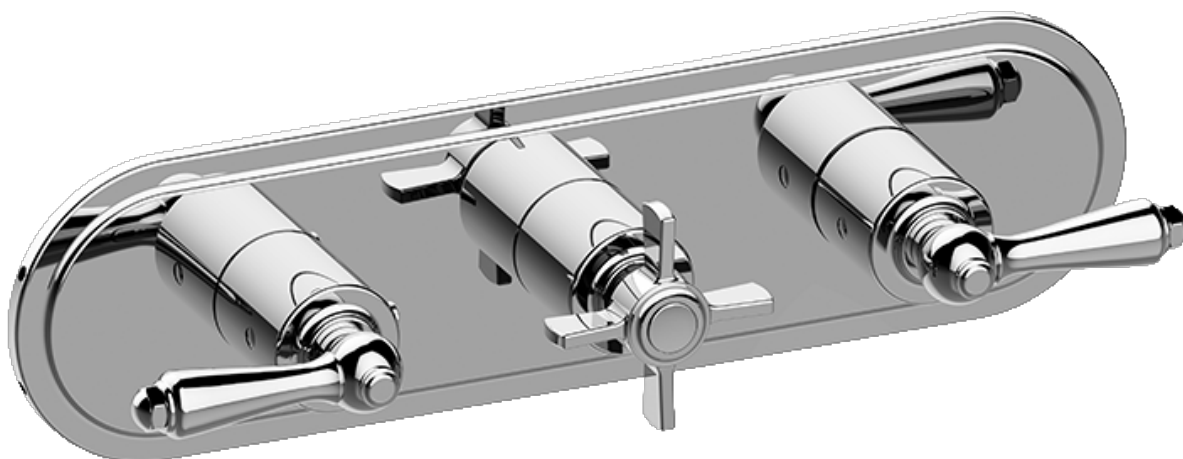

www.graff-faucets.com | phone: 800-954-4723

SHOWER
M-Series Valve Horizontal Trim
with Three Handles
G-8087H-ALM48C16-T

Information

- Three metal handles, decorative trim plate
- Use with M-Series rough valves
- ALM48C16 handles should not be used with any 3-way diverter valves
- ADA