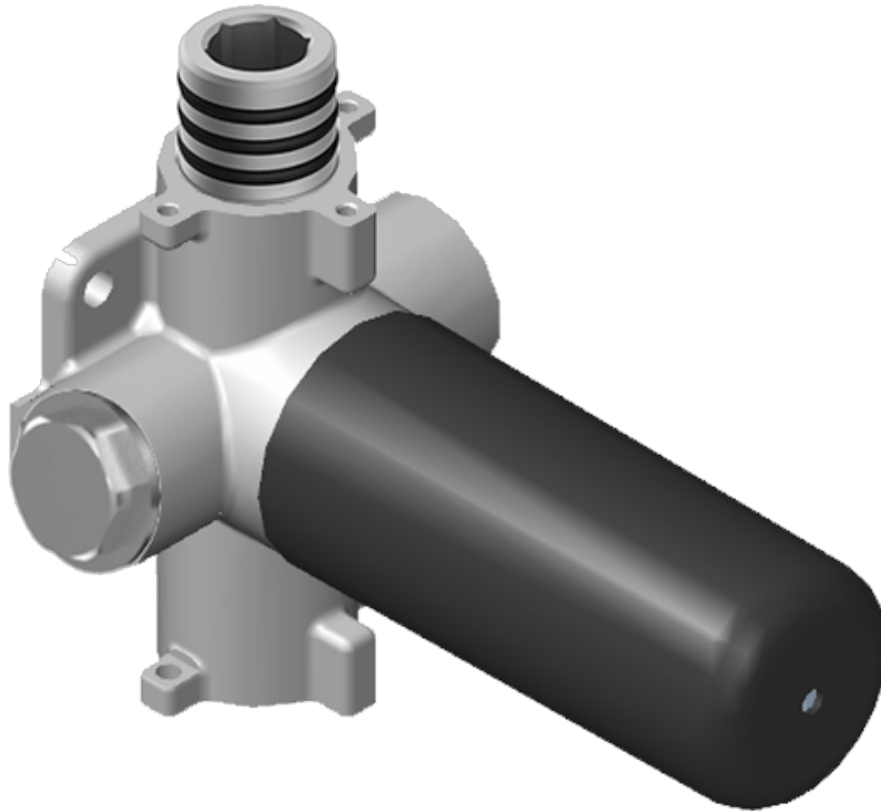

SHOWER
Camden M-Series Thermostatic
Shower System - Shower with
Handshower
GT3.011WB-ALM48C16

GRAFF®

Information

- 3/4" thermostatic valve and trim
- 3/4" stop/volume control valve (2 pieces)
- 9" showerhead with 12" ceiling-mounted shower arm
- Showerhead features no-clog, easy-clean spray nozzle
- Handshower set with wall-mounted slide bar and 59" hose (PVD finishes use 59" flex hose)
- Optional extension kit
- Flow rates: showerhead ≤ 1.8 max gpm, handshower ≤ 1.8 max gpm
- ADA

SHOWER
Thermostatic Rough Valve
G-8006

Information

- 12.9 gpm @ 60 psi
- 3/4" universal inlets
- Built-in service stops
- Stacking outlet feature
- Complete serviceability from front of all units
- Supplied with protective plastic cover
- CalGreen compliant dependent on functions

Finishes

G-8006

M-Series

3/4" Concealed Thermostatic Rough Valve

Product Features

- 12.9 gpm @ 60 psi
- 3/4" universal inlets
- Built-in service stops
- Stacking outlet feature
- Complete serviceability from front of all units
- Supplied with protective plastic cover
- CalGreen compliant dependent on functions

www.graff-faucets.com | phone: 800-954-4723

SHOWER
 Stop/Volume Control Valve with
 Pass Through
G-8076

Information

- 12.3 gpm @ 60 psi
- 3/4" universal inlets/outlets with female threads
- Stacking inlet and pass-through port feature
- Supplied with protective plastic cover
- CalGreen compliant dependent on functions