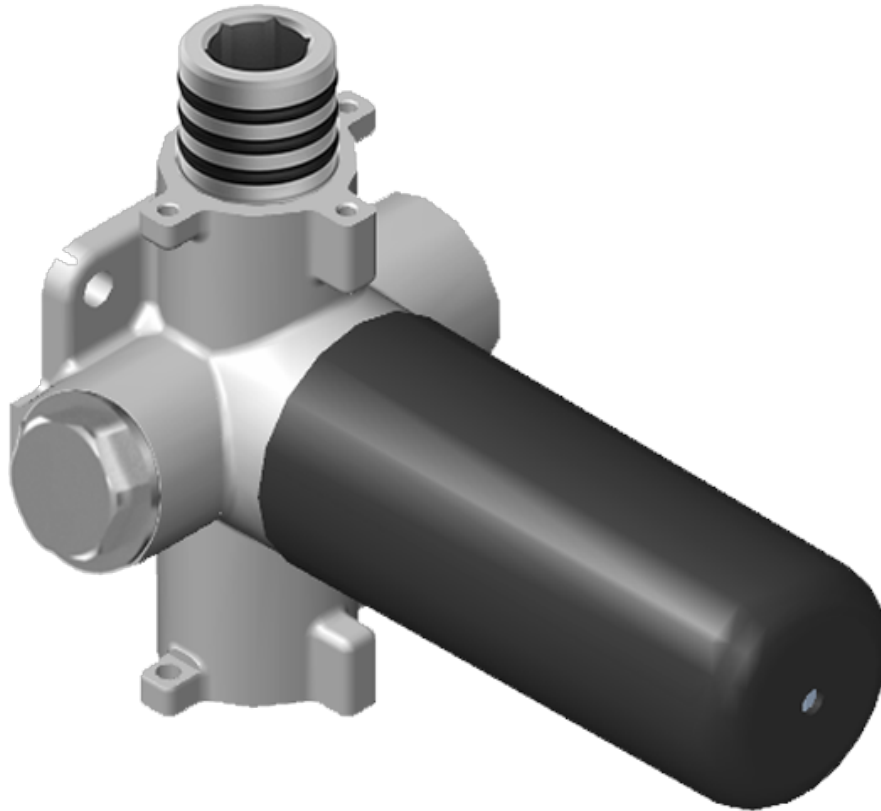

SHOWER
Stop/Volume Control Valve with
Pass Through
G-8076