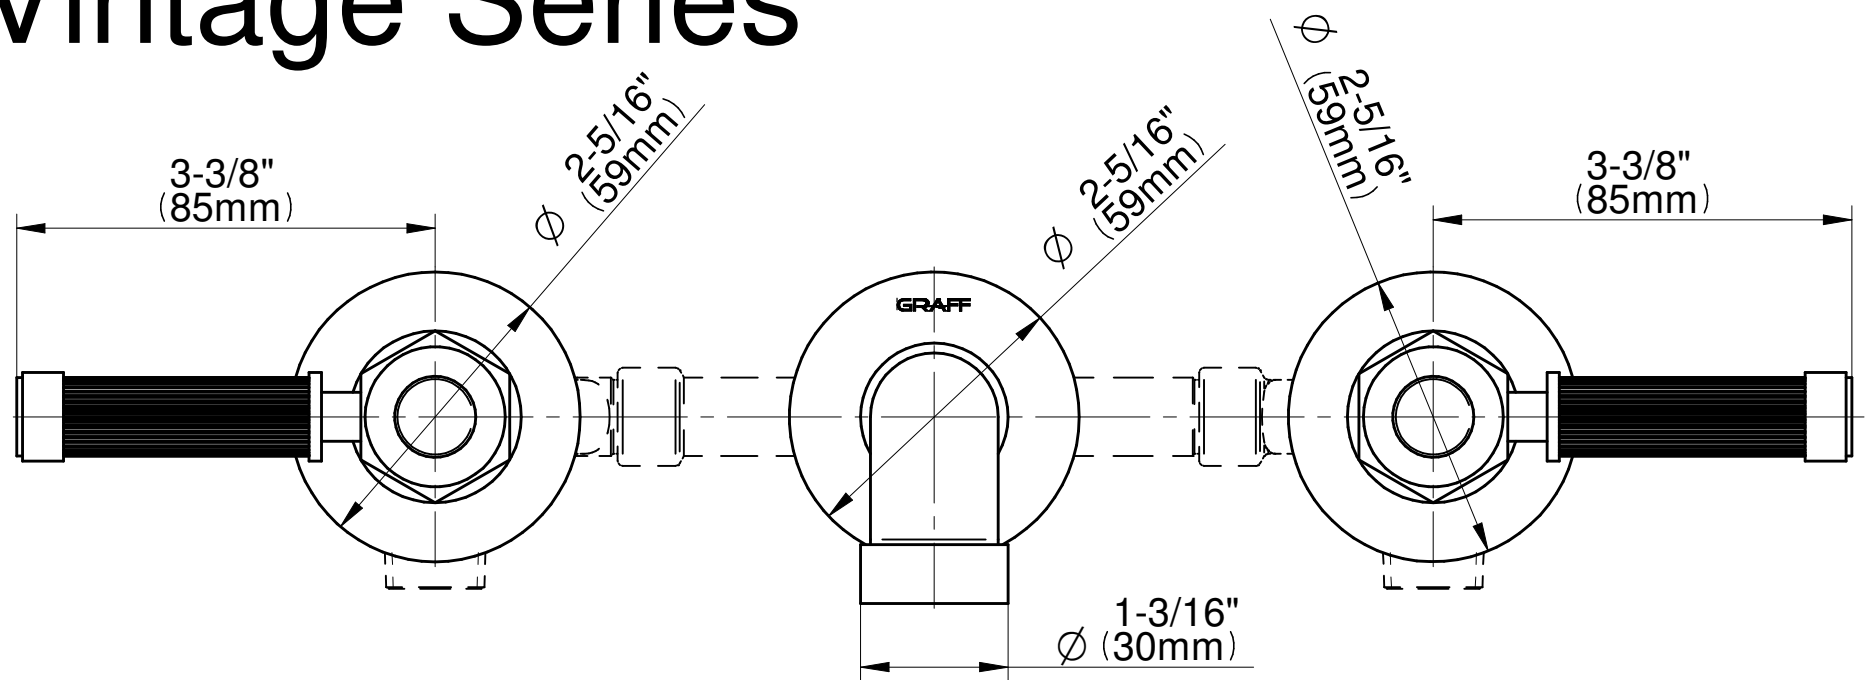

BATHROOM
Vintage Wall-Mounted Lavatory
Faucet
G-11330-LM56B

GRAFF[®]

Information

- Wall-mount spout and handle installation
- Aerated flow rate ≤ 1.2 max gpm
- 7-1/2" spout reach
- Drain assembly not included
- Optional matching decorative trap G-9973
- ADA
- CALGreen

GN-11330-LM56B

Vintage Series

BATHROOM
Vintage Wall-Mounted Lavatory
Faucet

GRAFF®

Information

- Wall-mount spout and handle installation
- Aerated flow rate ≤1.2 max gpm
- 7-1/2" spout reach
- Drain assembly not included
- Optional matching decorative trap G-9973
- ADA
- CALGreen

Finishes

Architectural
White

GN-11330-LM56B

Vintage Series

Information

- 1/2" male NPT inlets

Finishes

24K Gold