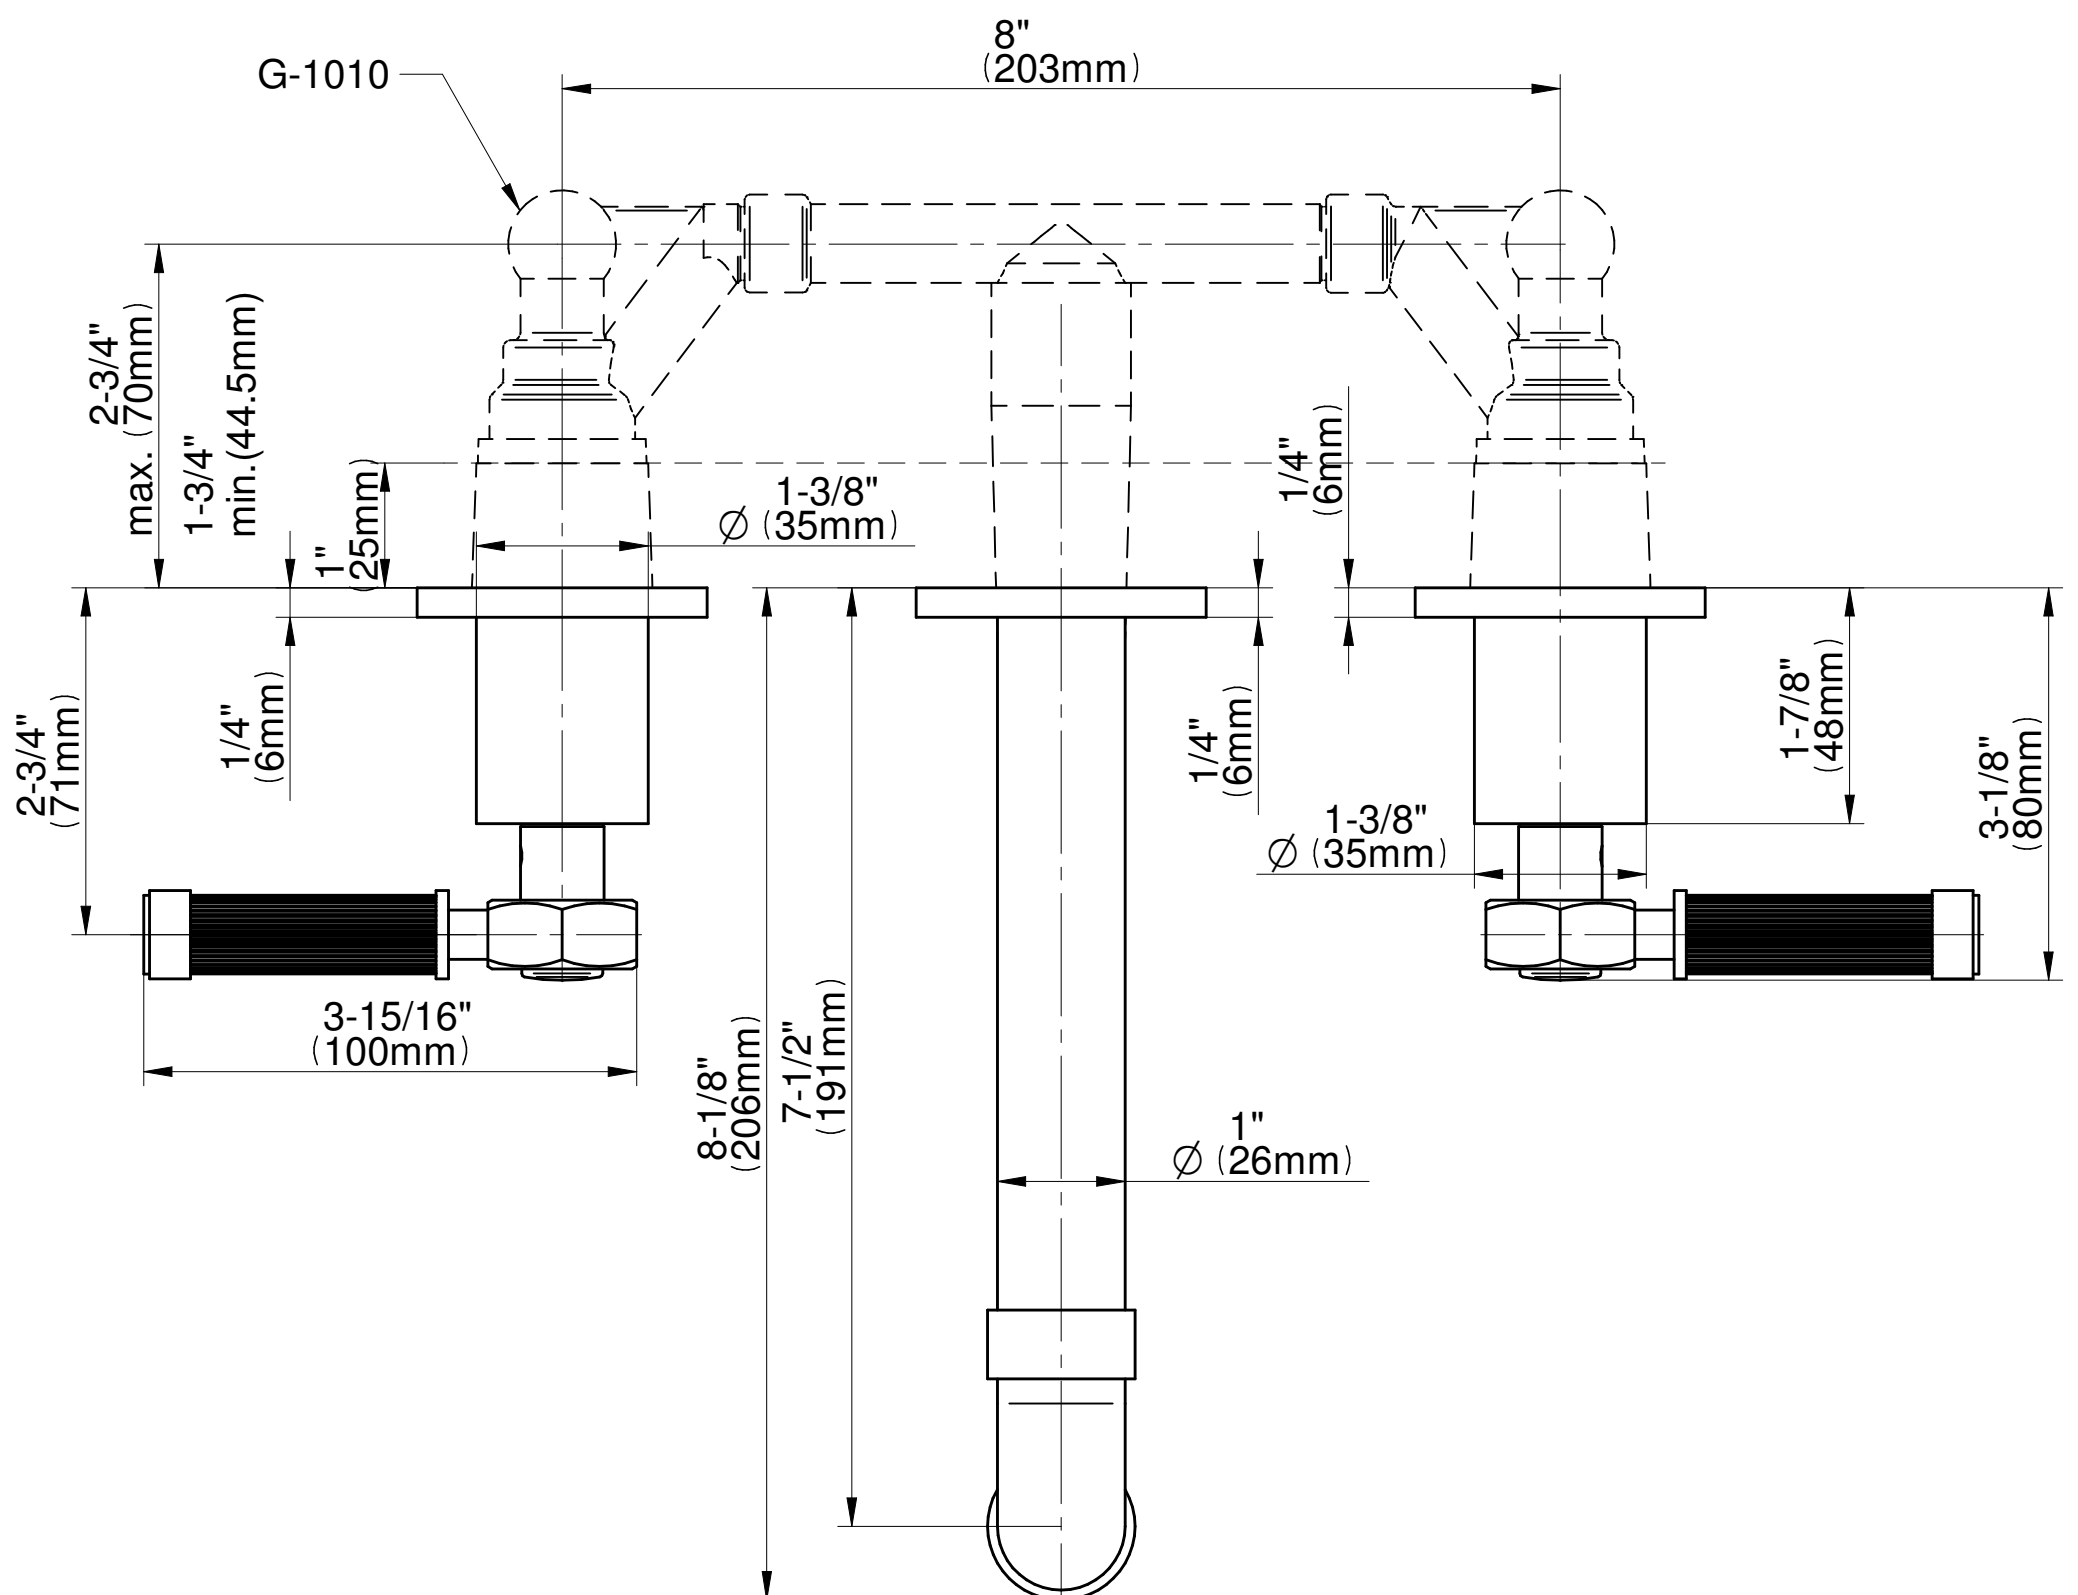

BATHROOM
Vintage Wall-Mounted Lavatory
Faucet
G-11330-LM56B

GRAFF[®]

Information

- Wall-mount spout and handle installation
- Aerated flow rate ≤ 1.2 max gpm
- 7-1/2" spout reach
- Drain assembly not included
- Optional matching decorative trap G-9973
- ADA
- CALGreen

GN-11330-LM56B

Vintage Series

BATHROOM
Vintage Wall-Mounted Lavatory
Faucet

GRAFF®

Information

- Wall-mount spout and handle installation
- Aerated flow rate ≤1.2 max gpm
- 7-1/2" spout reach
- Drain assembly not included
- Optional matching decorative trap G-9973
- ADA
- CALGreen

Finishes

Architectural
White

GN-11330-LM56B

Vintage Series

Information

- 1/2" male NPT inlets

Finishes

24K Gold