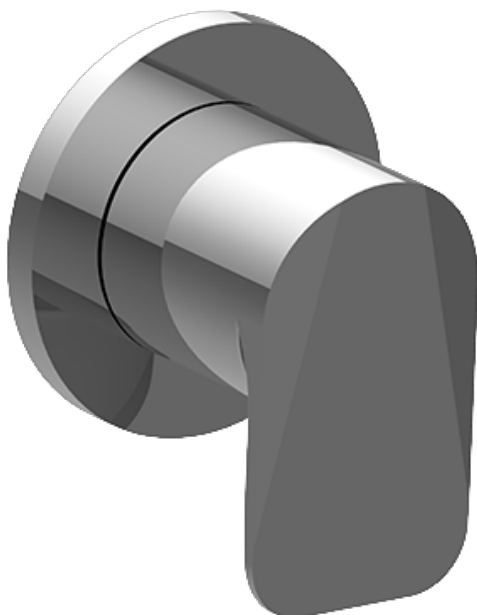

SHOWER
M-Series Stop/Volume Control
Valve Trim with Handle
G-8097-LM59E1-T

Information

- Single metal handle
- Decorative trim plate
- Use with G-8076 Stop/Volume Control Rough Valve with Pass-Through or G-8077 Stop/Volume Control Rough Valve
- ADA