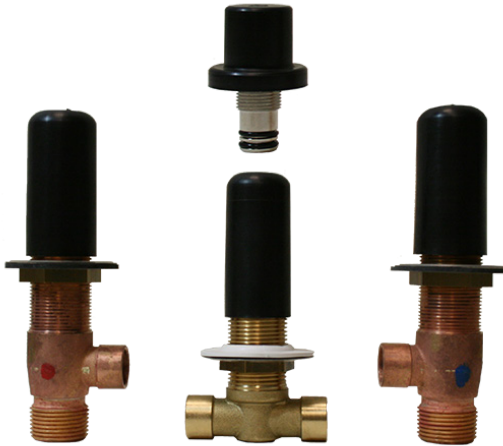

BATHROOM
Harley Roman Tub Set
G-6751-LM57B

GRAFF[®]

Information

- Aerated flow rate ~7 gpm @45 psi
- Handshower flow rate ≤ 1.5 max gpm
- Deck-mounted handshower and diverter set included
- Optional in-line pressure balancing valve
- ADA

G-6751-LM57B

Harley Series

Information

- 3/4" male NPT inlets
- Quick connect tub spout

Finishes

24K Gold

24K Brushed Gold

24K Brushed Gold with Onyx PVD Accents

Polished Brass PVD

Polished Chrome

Polished Chrome with Onyx PVD Accents

Polished Nickel

Polished Nickel with Onyx PVD Accents

Architectural White

Product Features

- 3/4" male NPT inlets
- Quick connect tub spout

Information

- Matches G-6750-*** Roman tub set
- Handshower hose included
- ADA

Finishes

24K Gold

24K Brushed Gold

24K Brushed Gold with Onyx PVD Accents

Brushed Brass PVD

Architectural Black™