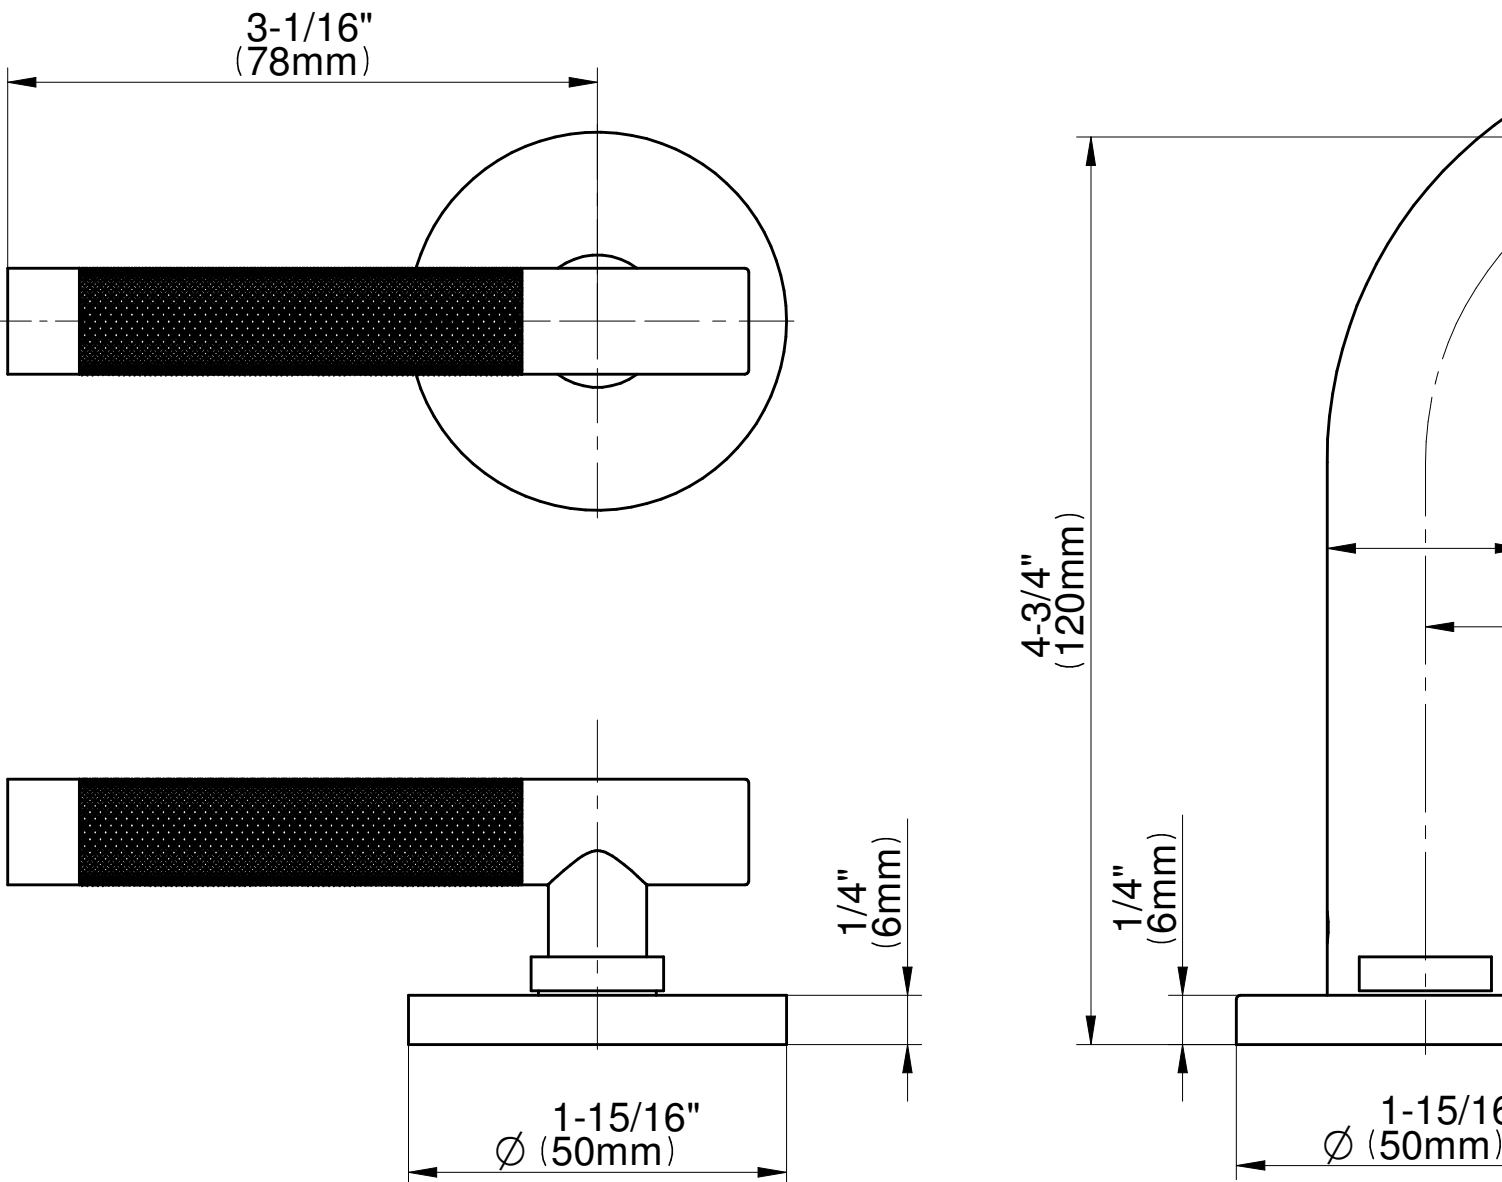

BATHROOM
Harley Roman Tub Set
G-6751-LM57B

GRAFF[®]

Information

- Aerated flow rate ~7 gpm @45 psi
- Handshower flow rate ≤ 1.5 max gpm
- Deck-mounted handshower and diverter set included
- Optional in-line pressure balancing valve
- ADA

Architectural White

G-6750-LM57B-T

Harley Series

Roman Tub Trim set is designed to operate with rough G-103