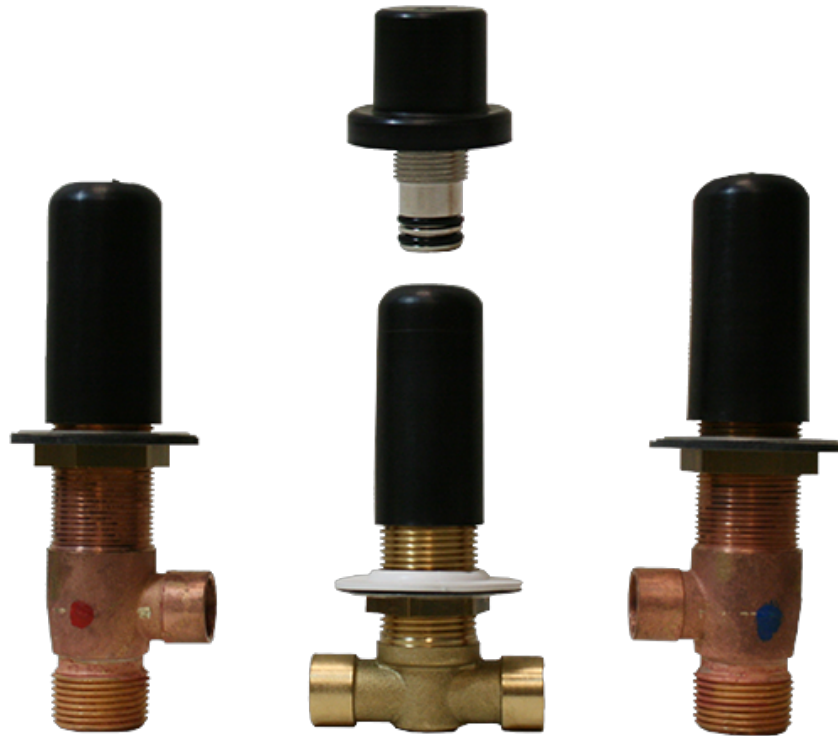

BATHROOM
Harley Roman Tub Set
G-6751-LM57B

GRAFF[®]

Information

- Aerated flow rate ~7 gpm @45 psi
- Handshower flow rate ≤ 1.5 max gpm
- Deck-mounted handshower and diverter set included
- Optional in-line pressure balancing valve
- ADA

G-6751-LM57B

Harley Series

Information

- 3/4" male NPT inlets
- Quick connect tub spout

Finishes

24K Gold

24K Brushed Gold

24K Brushed Gold with Onyx PVD Accents

Polished Brass PVD

Polished Chrome

Polished Chrome with Onyx PVD Accents

Polished Nickel

Polished Nickel with Onyx PVD Accents

Architectural White

Product Features

- 3/4" male NPT inlets
- Quick connect tub spout

Information

- Matches G-6750-*** Roman tub set
- Handshower hose included
- ADA

Finishes

24K Gold

24K Brushed Gold

24K Brushed Gold with Onyx PVD Accents

Brushed Brass PVD

Architectural Black™