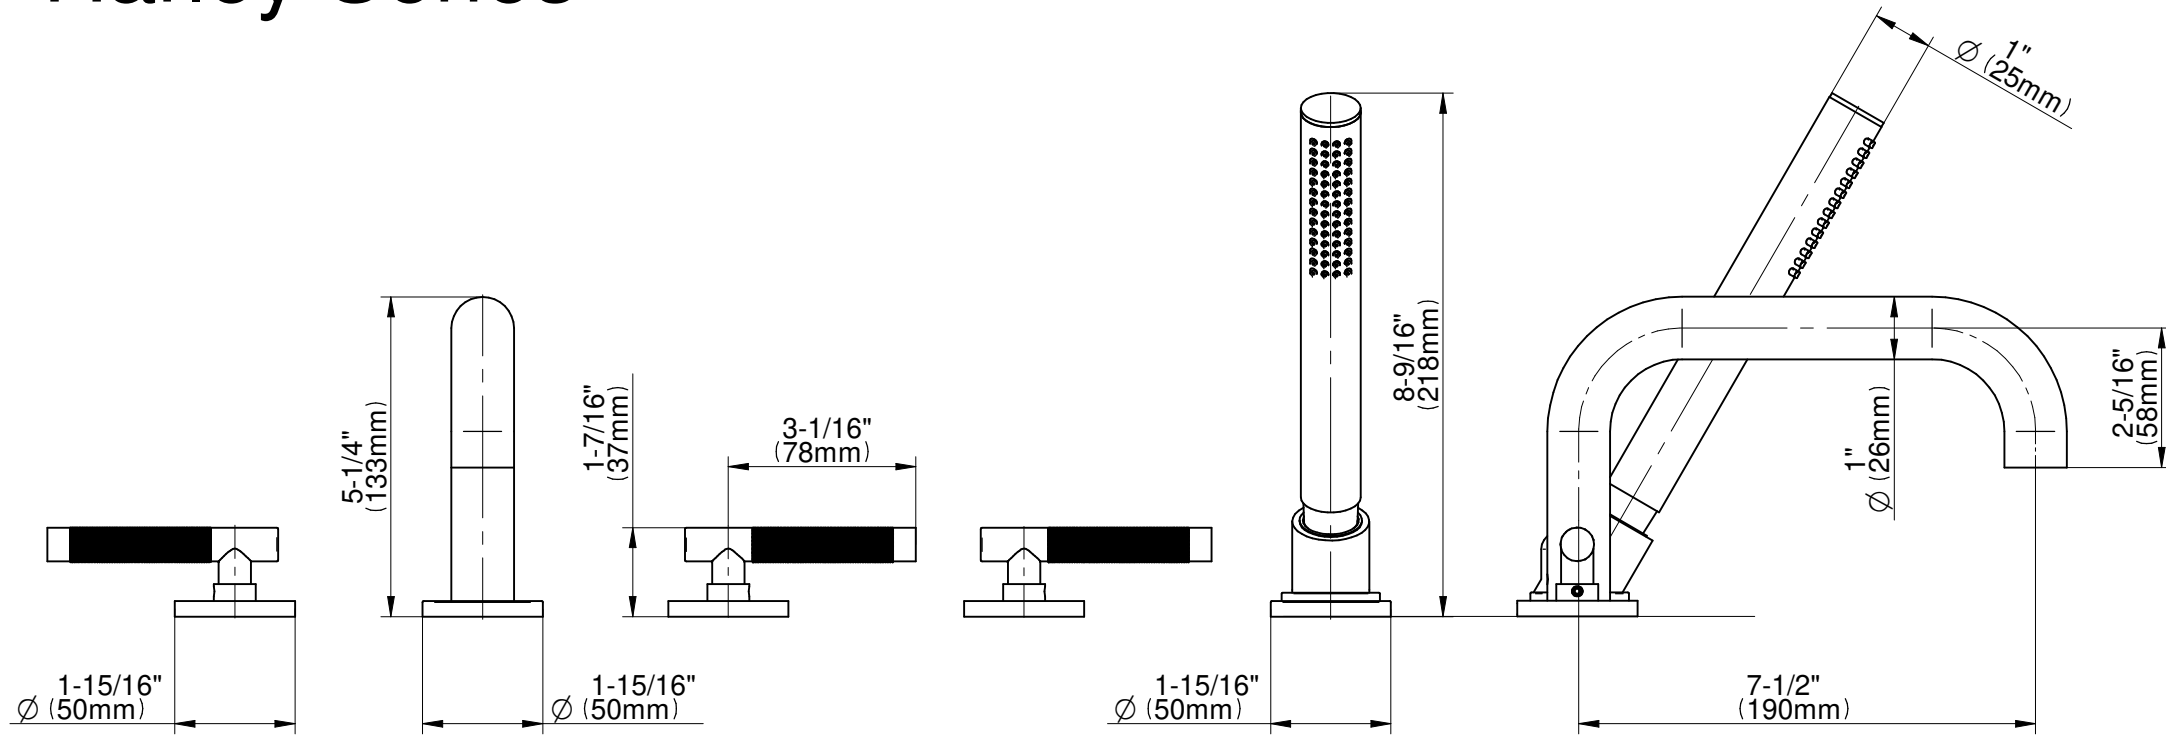

BATHROOM
Harley Roman Tub Set
G-6751-LM57B

GRAFF[®]

Information

- Aerated flow rate ~7 gpm @45 psi
- Handshower flow rate ≤ 1.5 max gpm
- Deck-mounted handshower and diverter set included
- Optional in-line pressure balancing valve
- ADA

G-6751-LM57B

Harley Series

Information

- 3/4" male NPT inlets
- Quick connect tub spout

Finishes

24K Gold

24K Brushed Gold

24K Brushed Gold with Onyx PVD Accents

Architectural White

G-6750-LM57B-T

Harley Series

Roman Tub Trim set is designed to operate with rough G-103