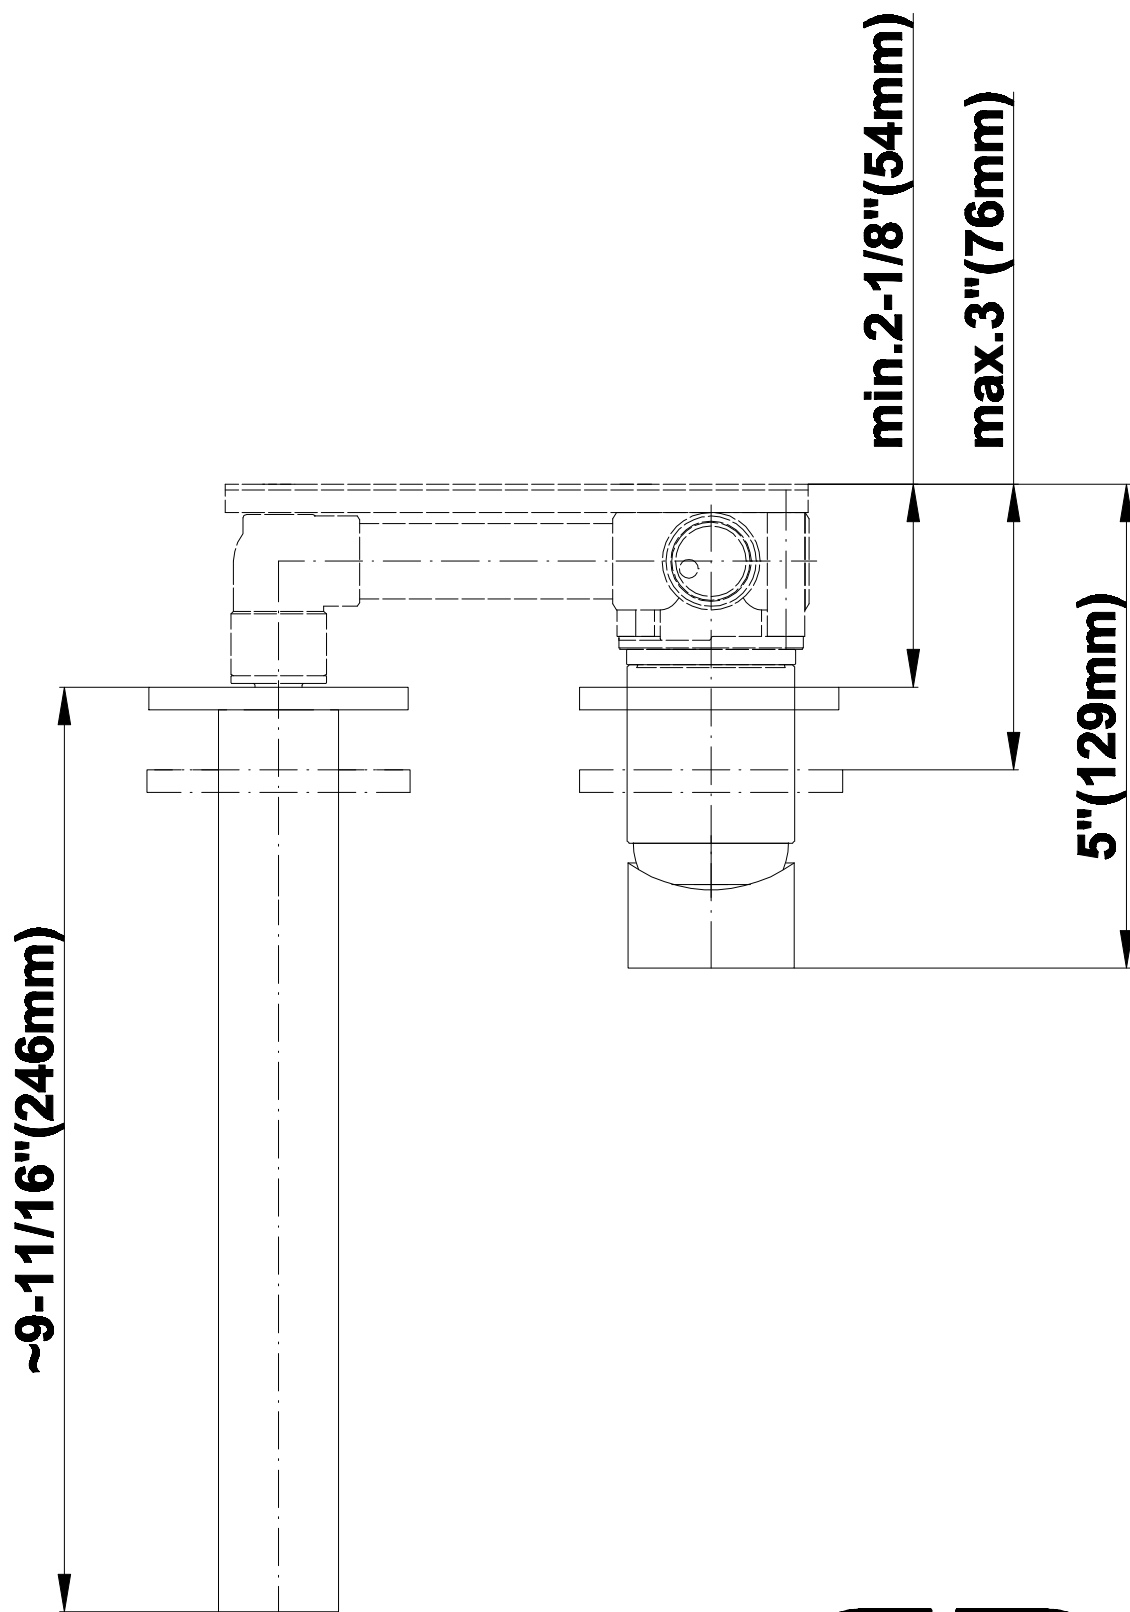

G-6236

QUBIC TRE Series