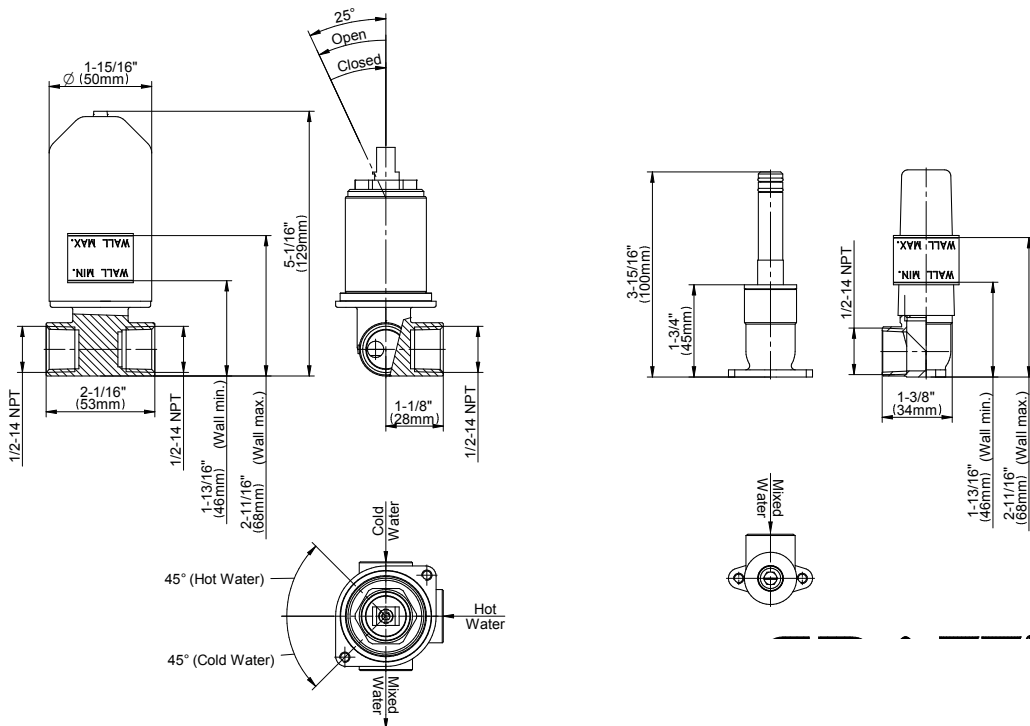

G-1085

Rough Valve

Product Features

- GPM depends on trim

Warranty

- Limited lifetime warranty

For complete warranty information go to <https://www.graff-faucets.com/en-nam/warranty>

The measurements shown are for reference only. Products and specifications shown are subject to change without notice. Revised 6/2018.

www.graff-designs.com | phone: 800-954-4723