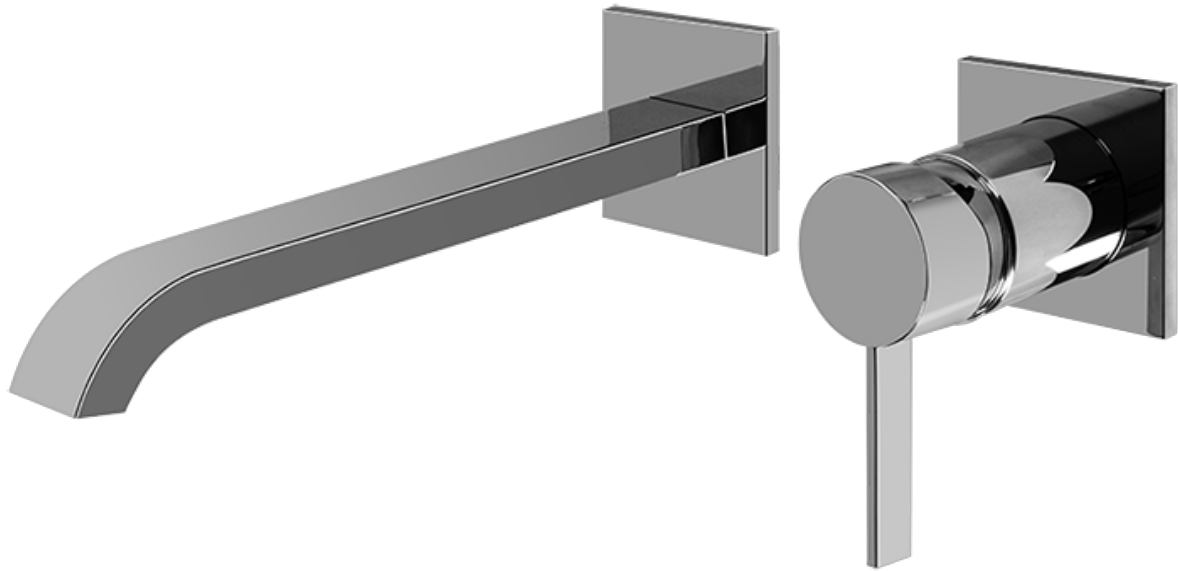

BATHROOM
Qubic Tre Wall-Mounted Lavatory
Faucet w/Single Handle
G-6236-LM39W

GRAFF®

Information

- Wall-mount spout and handle installation
- Aerated Flow Rate ≤ 1.5 max gpm
- 9-1/4" spout reach
- Drain assembly not included
- Optional Matching Decorative Trap G-9971
- Optional extension kit
- ADA

G-6236

QUBIC TRE Series

mounting height of faucet

- Pressure 80PSI (5,5bar)
- - - Pressure 60PSI (4,15bar)
- · - · - Pressure 40PSI (2,75bar)
- Pressure 20PSI (1,4bar)

the length of the water discharge

BATHROOM
Rough Valve
G-1085

Polished
Chrome

Polished
Nickel

Steelnox®
(Satin Nickel)

Architectural
White

G-1085

Rough Valve

Product Features

- GPM depends on trim

www.graff-designs.com | phone: 800-954-4723

BATHROOM
Qubic Tre Wall-Mounted Lavatory
Faucet w/Single Handle
G-6236-LM39W

GRAFF®

Information

- Wall-mount spout and handle installation
- Aerated Flow Rate ≤ 1.5 max gpm
- 9-1/4" spout reach
- Drain assembly not included
- Optional Matching Decorative Trap G-9971
- Optional extension kit
- ADA