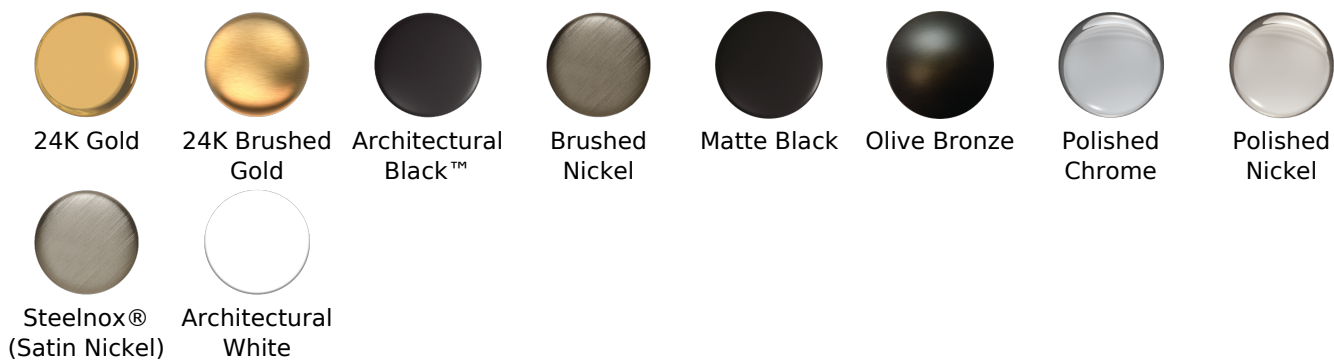

BATHROOM
Qubic Tre Wall-Mounted Lavatory
Faucet w/Single Handle
G-6236-LM39W

GRAFF®

Information

- Wall-mount spout and handle installation
- Aerated Flow Rate ≤ 1.5 max gpm
- 9-1/4" spout reach
- Drain assembly not included
- Optional Matching Decorative Trap G-9971
- Optional extension kit
- ADA

Finishes