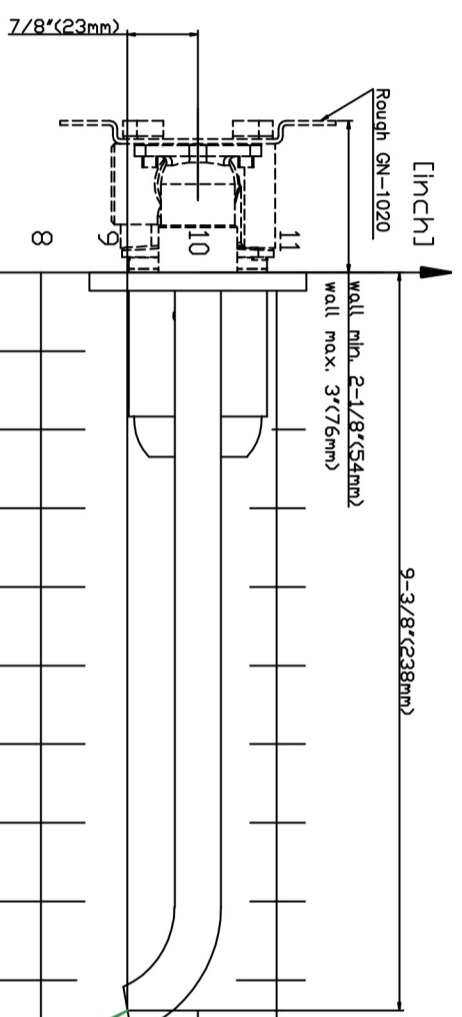

BATHROOM
Qubic Tre Wall-Mounted Lavatory
Faucet w/Single Handle
G-6236-LM39W

GRAFF®

Information

- Wall-mount spout and handle installation
- Aerated Flow Rate ≤ 1.5 max gpm
- 9-1/4" spout reach
- Drain assembly not included
- Optional Matching Decorative Trap G-9971
- Optional extension kit
- ADA

G-6236

QUBIC TRE Series

mounting height of faucet

- Pressure 80PSI (5,5bar)
- - - Pressure 60PSI (4,15bar)
- · - · - Pressure 40PSI (2,75bar)
- Pressure 20PSI (1,4bar)

the length of the water discharge

BATHROOM
Rough Valve
G-1085

www.graff-designs.com | phone: 800-954-4723

BATHROOM
Qubic Tre Wall-Mounted Lavatory
Faucet w/Single Handle
G-6236-LM39W

GRAFF®

Information

- Wall-mount spout and handle installation
- Aerated Flow Rate ≤ 1.5 max gpm
- 9-1/4" spout reach
- Drain assembly not included
- Optional Matching Decorative Trap G-9971
- Optional extension kit
- ADA