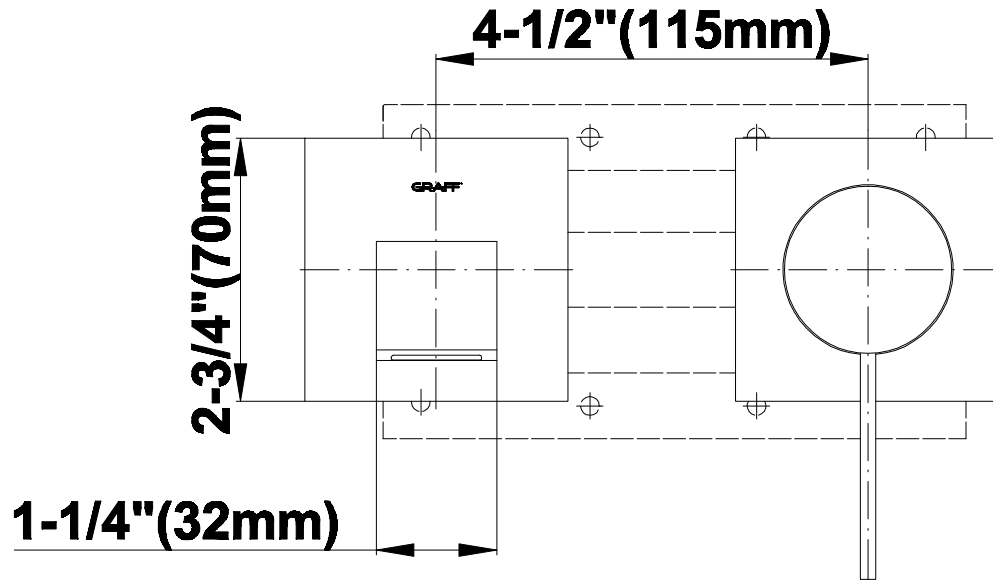

BATHROOM
Qubic Tre Wall-Mounted Lavatory
Faucet w/Single Handle
G-6236-LM39W

GRAFF®

Information

- Wall-mount spout and handle installation
- Aerated Flow Rate ≤ 1.5 max gpm
- 9-1/4" spout reach
- Drain assembly not included
- Optional Matching Decorative Trap G-9971
- Optional extension kit
- ADA

G-6236

QUBIC TRE Series

mounting height of faucet

- Pressure 80PSI (5,5bar)
- - - Pressure 60PSI (4,15bar)
- · - · - Pressure 40PSI (2,75bar)
- Pressure 20PSI (1,4bar)

the length of the water discharge

BATHROOM
Rough Valve
G-1085