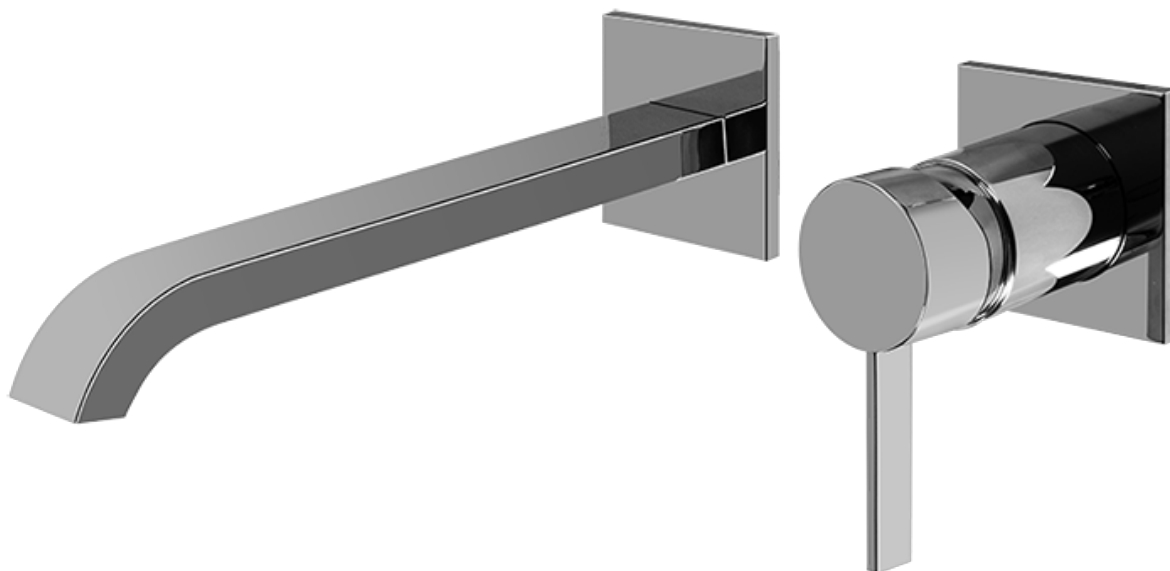

BATHROOM
Qubic Tre Wall-Mounted Lavatory
Faucet w/Single Handle
G-6236-LM39W

GRAFF®

Information

- Wall-mount spout and handle installation
- Aerated Flow Rate ≤ 1.5 max gpm
- 9-1/4" spout reach
- Drain assembly not included
- Optional Matching Decorative Trap G-9971
- Optional extension kit
- ADA

G-6236

QUBIC TRE Series

mounting height of faucet

- Pressure 80PSI (5,5bar)
- - - Pressure 60PSI (4,15bar)
- · - · - Pressure 40PSI (2,75bar)
- Pressure 20PSI (1,4bar)

the length of the water discharge

BATHROOM
Rough Valve
G-1085

Polished
Chrome

Polished
Nickel

Steelnox®
(Satin Nickel)

Architectural
White

G-1085

Rough Valve

Product Features

- GPM depends on trim

www.graff-designs.com | phone: 800-954-4723

BATHROOM
Qubic Tre Wall-Mounted Lavatory
Faucet w/Single Handle
G-6236-LM39W

GRAFF®

Information

- Wall-mount spout and handle installation
- Aerated Flow Rate ≤ 1.5 max gpm
- 9-1/4" spout reach
- Drain assembly not included
- Optional Matching Decorative Trap G-9971
- Optional extension kit
- ADA