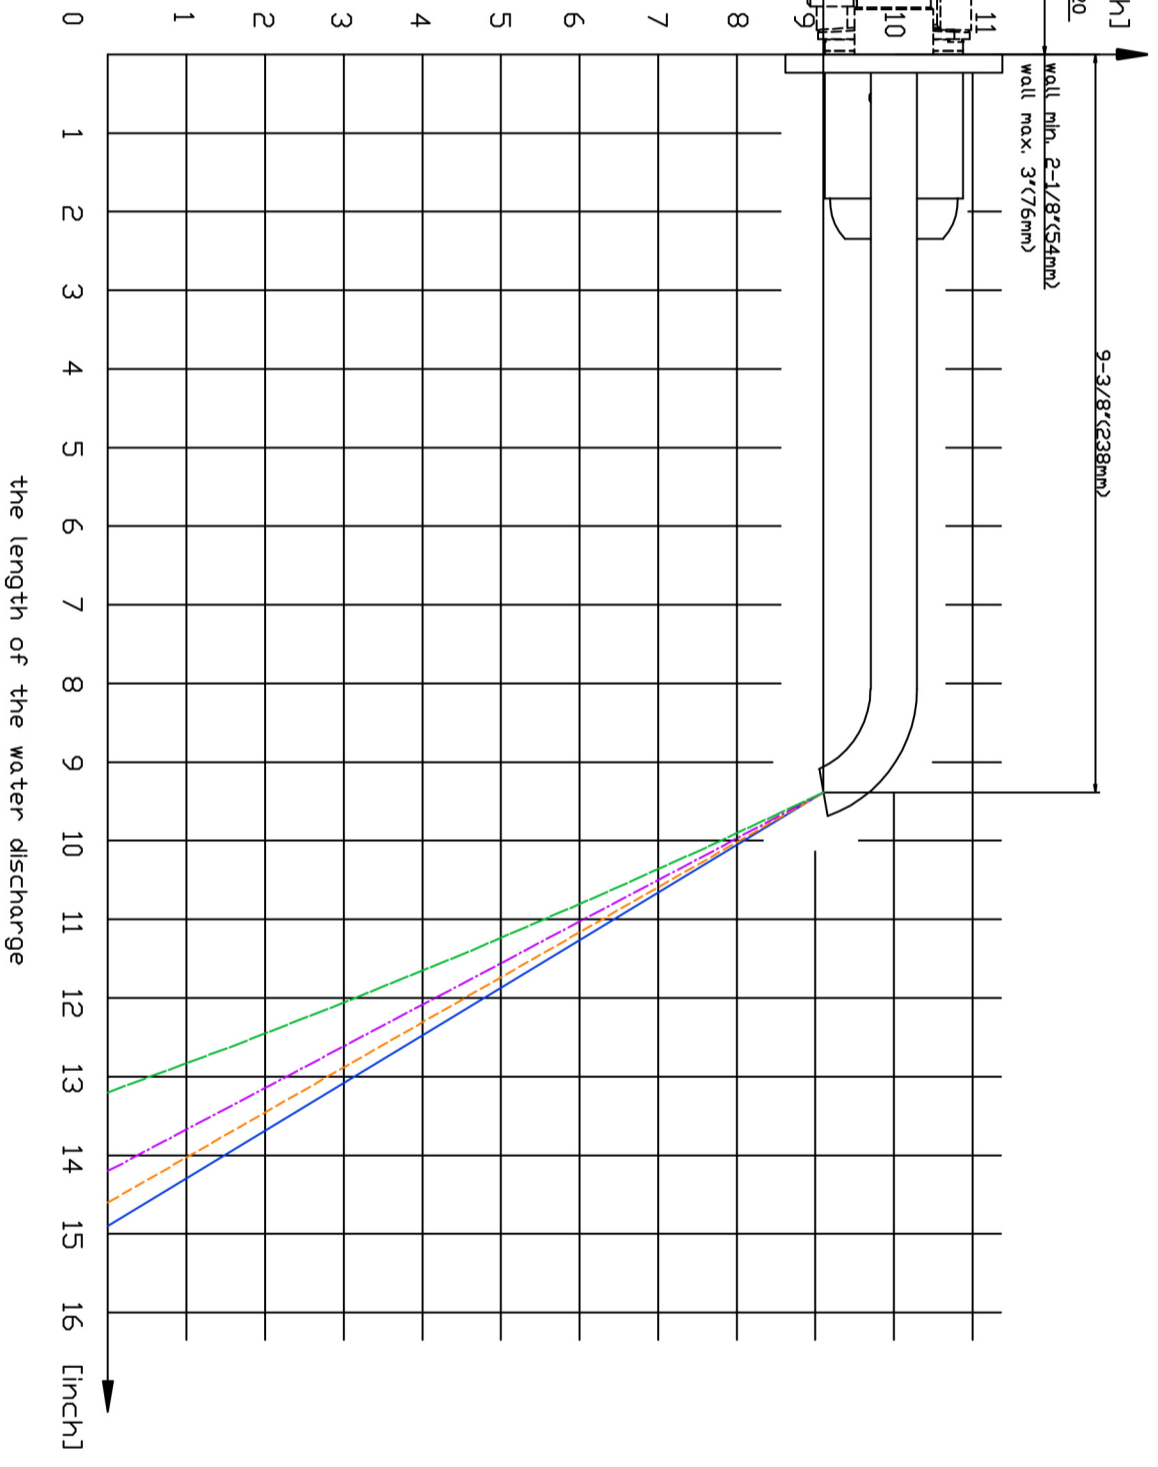

BATHROOM
Qubic Tre Wall-Mounted Lavatory
Faucet w/Single Handle
G-6236-LM39W

GRAFF®

Information

- Wall-mount spout and handle installation
- Aerated Flow Rate ≤ 1.5 max gpm
- 9-1/4" spout reach
- Drain assembly not included
- Optional Matching Decorative Trap G-9971
- Optional extension kit
- ADA

G-6236

QUBIC TRE Series

mounting height of faucet

- Pressure 80PSI (5,5bar)
- - - Pressure 60PSI (4,15bar)
- · - · - Pressure 40PSI (2,75bar)
- Pressure 20PSI (1,4bar)

the length of the water discharge

BATHROOM
Rough Valve
G-1085