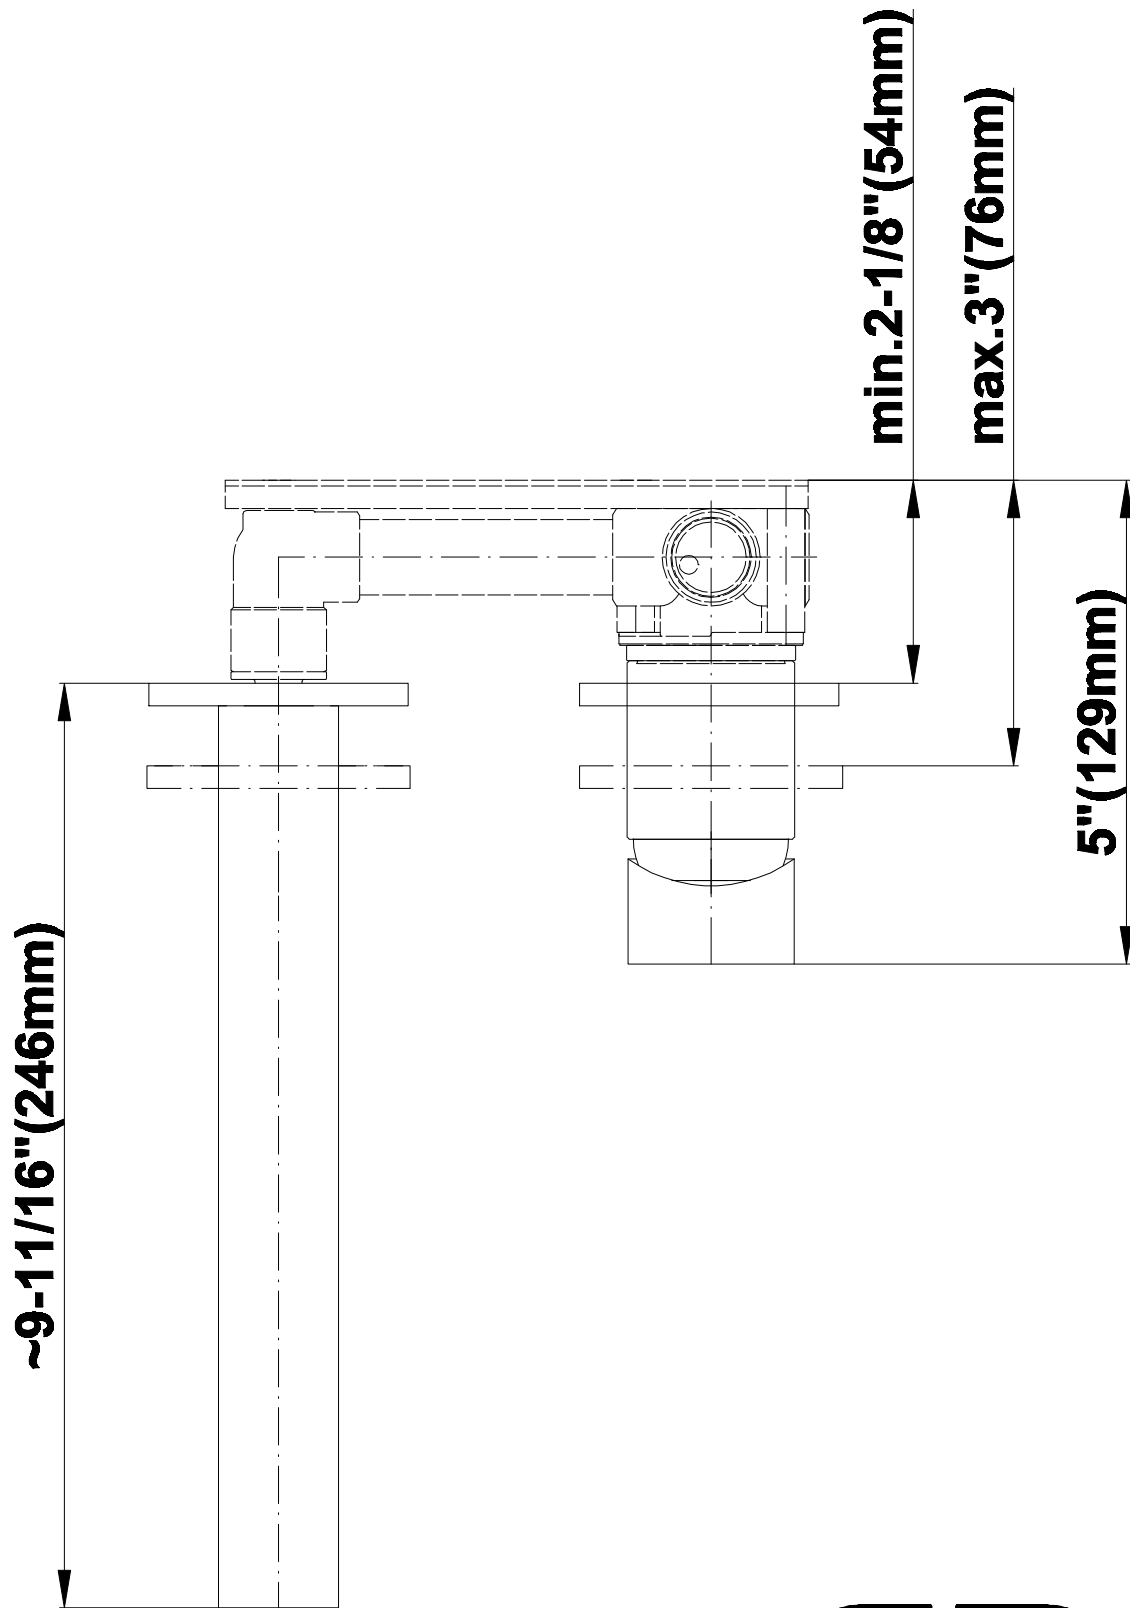

BATHROOM
Qubic Tre Wall-Mounted Lavatory
Faucet w/Single Handle
G-6236-LM39W

GRAFF®

Information

- Wall-mount spout and handle installation
- Aerated Flow Rate ≤ 1.5 max gpm
- 9-1/4" spout reach
- Drain assembly not included
- Optional Matching Decorative Trap G-9971
- Optional extension kit
- ADA

G-6236

QUBIC TRE Series

mounting height of faucet

- Pressure 80PSI (5,5bar)
- - - Pressure 60PSI (4,15bar)
- · - · - Pressure 40PSI (2,75bar)
- Pressure 20PSI (1,4bar)

the length of the water discharge

BATHROOM
Rough Valve
G-1085

www.graff-designs.com | phone: 800-954-4723

BATHROOM
Qubic Tre Wall-Mounted Lavatory
Faucet w/Single Handle
G-6236-LM39W

GRAFF®

Information

- Wall-mount spout and handle installation
- Aerated Flow Rate ≤ 1.5 max gpm
- 9-1/4" spout reach
- Drain assembly not included
- Optional Matching Decorative Trap G-9971
- Optional extension kit
- ADA