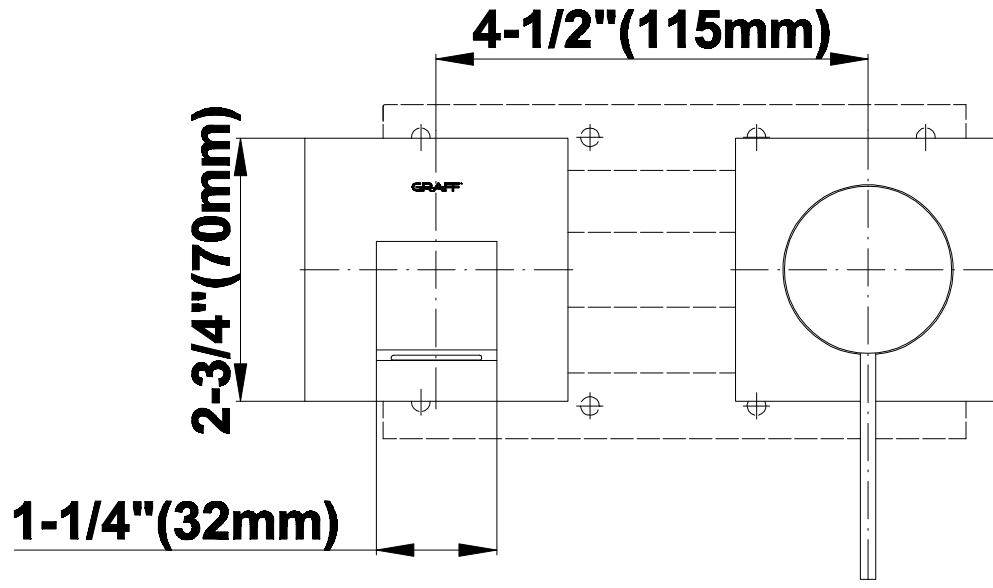

G-6236

QUBIC TRE Series