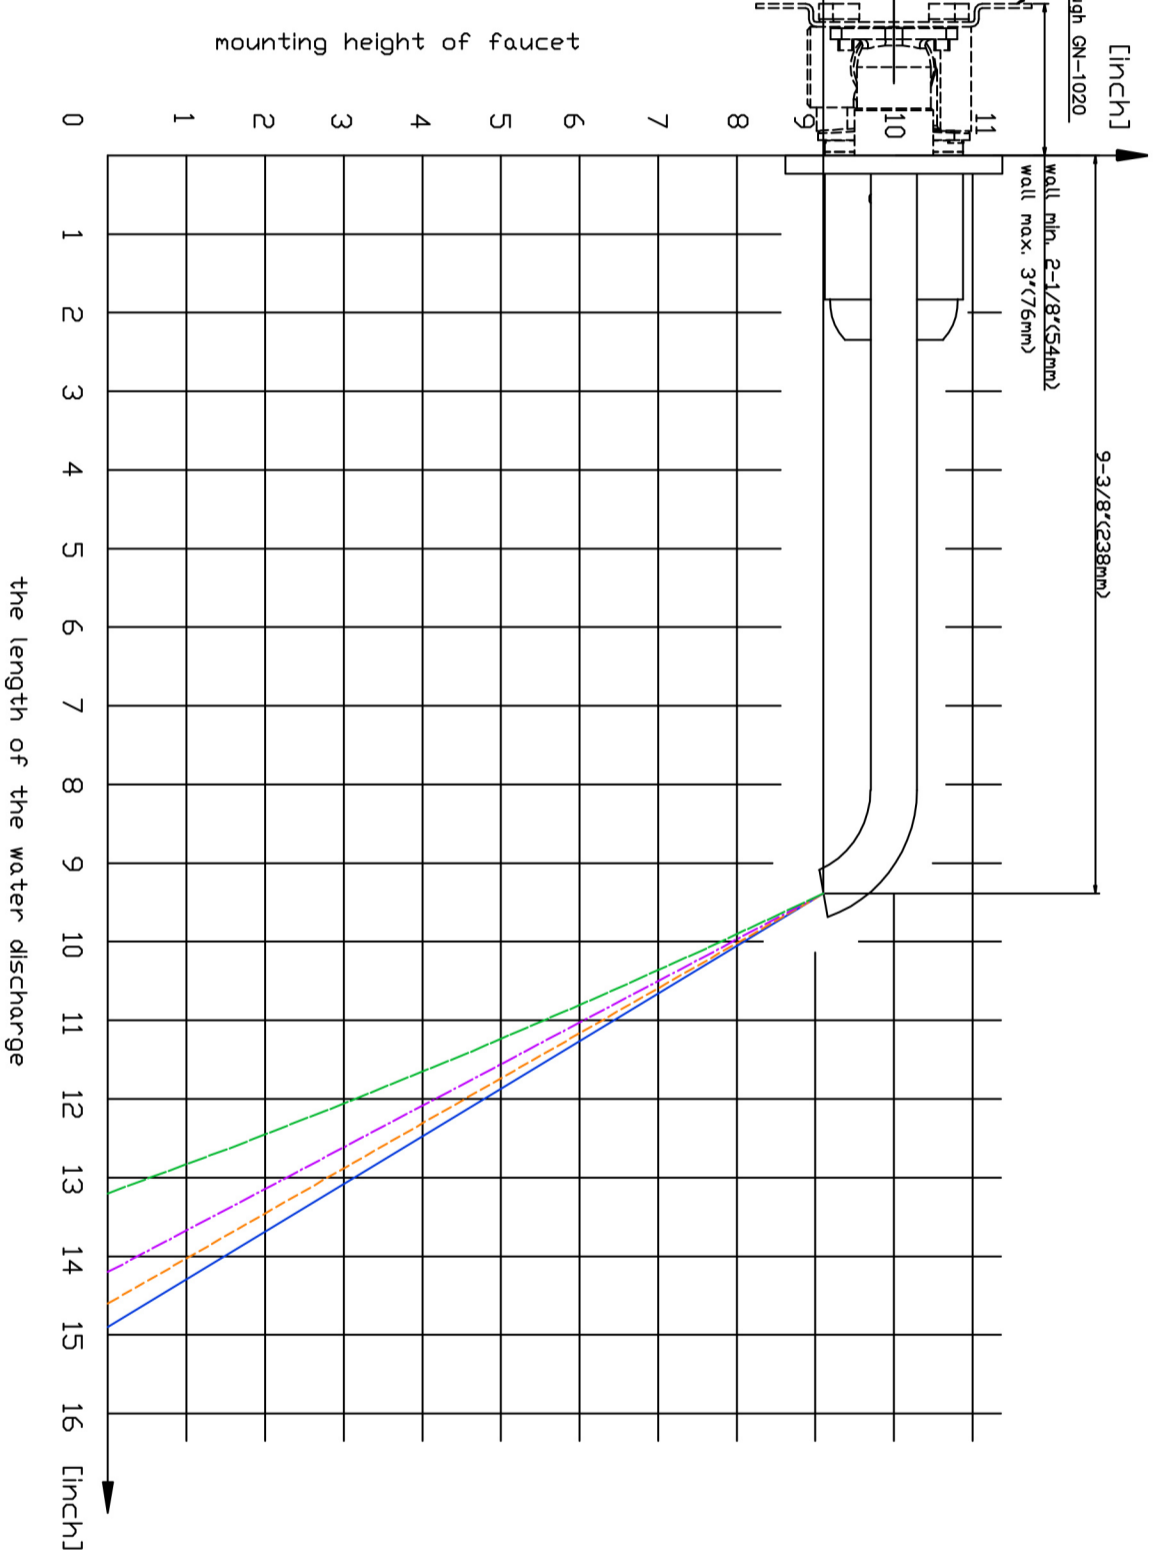

- Pressure 80PSI (5,5bar)
- - - Pressure 60PSI (4,15bar)
- · - · - Pressure 40PSI (2,75bar)
- Pressure 20PSI (1,4bar)