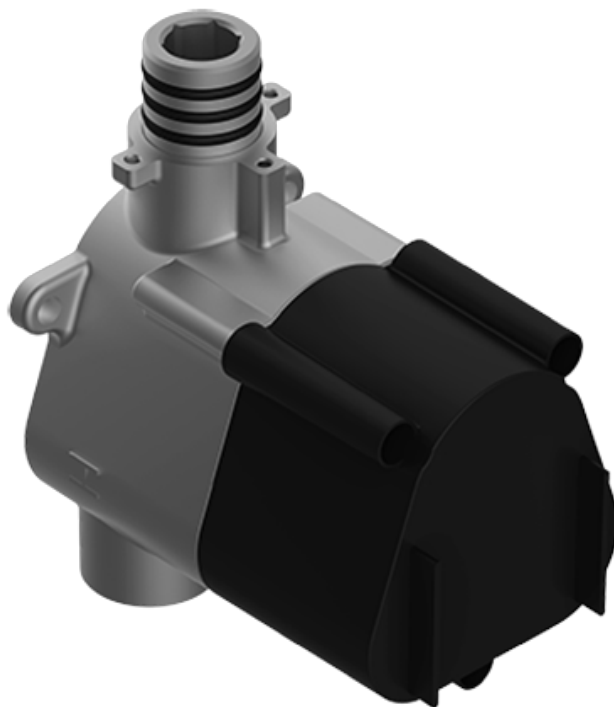

SHOWER
M-Series Full Thermostatic
Shower System with Diverter
Valve
GS2.122SG-C2E0

GRAFF®

Information

- 3/4" thermostatic valve and trim
- 8" rain showerhead with 11" wall-mounted shower arm
- Swivel body sprays (3 pieces)
- Handshower set w/wall bracket
- 3-way diverter valve
- Showerhead features no-clog, easy-clean spray nozzles
- Optional extension kit
- 3/4" thermostatic rough valve flow rate ~12.9 gpm @60 psi
- Flow rates: showerhead ≤ 1.8 max gpm, handshower ≤ 1.5 max gpm, body sprays ≤ 1.5 max gpm each

SHOWER
Thermostatic Rough Valve
G-8006

GRAFF®

Information

- 12.9 gpm @ 60 psi
- 3/4" universal inlets
- Built-in service stops
- Stacking outlet feature
- Complete serviceability from front of all units
- Supplied with protective plastic cover
- CalGreen compliant dependent on functions

G-8006

M-Series

3/4" Concealed Thermostatic Rough Valve

Product Features

- 12.9 gpm @ 60 psi
- 3/4" universal inlets
- Built-in service stops
- Stacking outlet feature
- Complete serviceability from front of all units
- Supplied with protective plastic cover
- CalGreen compliant dependent on functions

www.graff-faucets.com | phone: 800-954-4723

SHOWER
Canterbury M-Series Thermostatic
Valve Trim with Handle
G-8031-C2E-T

GRAFF®

Information

- Single metal handle and decorative trim plate
- Use with G-8006 thermostatic rough valve
- ADA