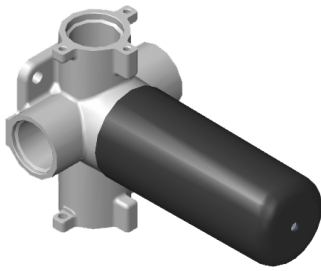

SHOWER
M-Series Full Thermostatic
Shower System with Diverter
Valve
GS2.122SG-C2E0

GRAFF®

Information

- 3/4" thermostatic valve and trim
- 8" rain showerhead with 11" wall-mounted shower arm
- Swivel body sprays (3 pieces)
- Handshower set w/wall bracket
- 3-way diverter valve
- Showerhead features no-clog, easy-clean spray nozzles
- Optional extension kit
- 3/4" thermostatic rough valve flow rate ~12.9 gpm @60 psi
- Flow rates: showerhead ≤ 1.8 max gpm, handshower ≤ 1.5 max gpm, body sprays ≤ 1.5 max gpm each

www.graff-designs.com | phone: 800-954-4723

SHOWER
Three-Way Diverter Control Valve
WITH Off Function (No Pass-
Through)
G-8053

GRAFF®

Information

- ~11.4 gpm @ 60 psi
- 3/4" universal inlets/outlets with female threads
- Operates one function at a time
- Stacking inlet feature
- Supplied with protective plastic cover
- CALGreen compliant depending on functions

G-8053

M-Series

3-Way Diverter Control Valve WITH Off Function (No Pass-Through)

Product Features

- 3/4" universal inlets/outlets with female threads
- Stacking inlet feature
- Supplied with protective plastic cover
- CalGreen compliant dependent on functions