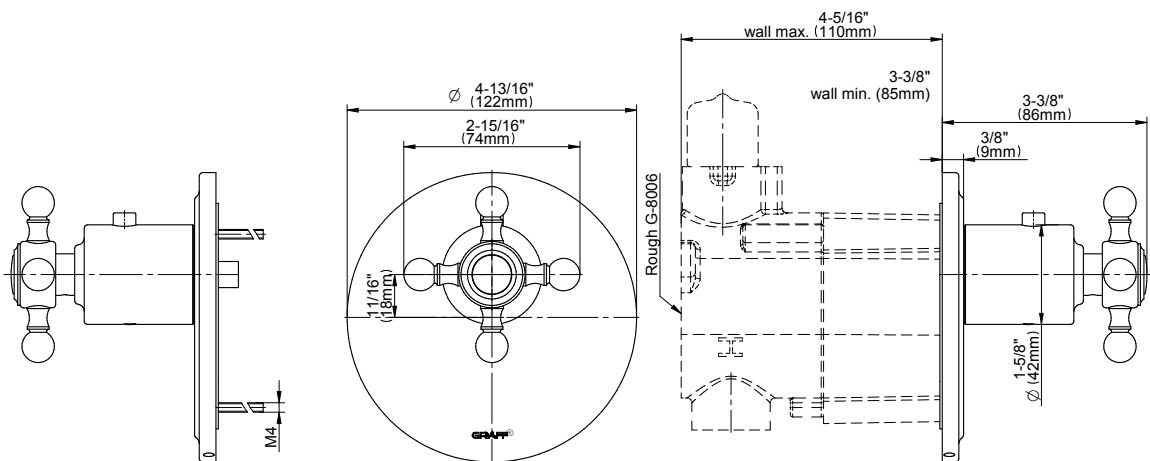

The measurements shown are for reference only. Products and specifications shown are subject to change without notice. Revised 1/2018

www.graff-designs.com | phone: 800-954-4723