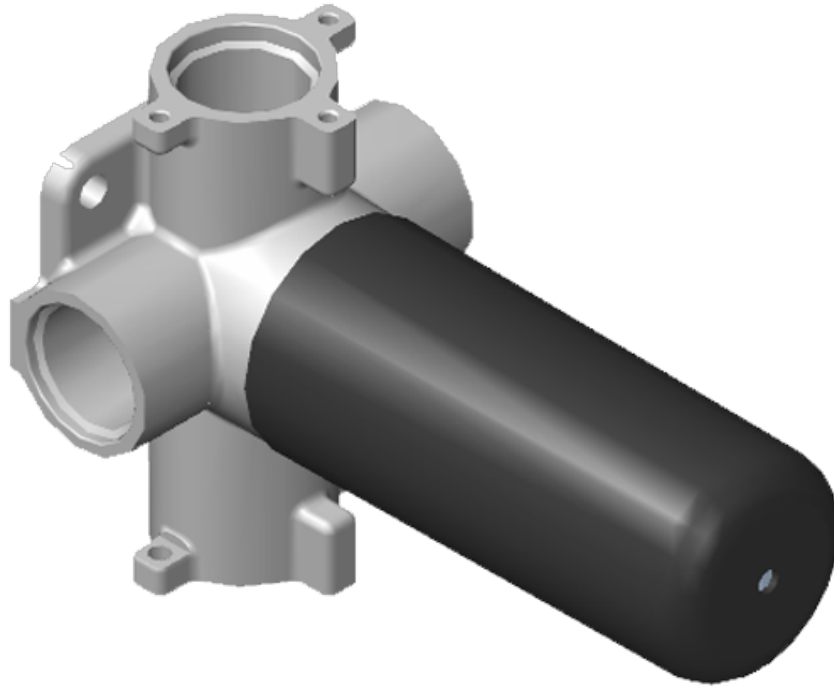

SHOWER
M-Series Full Thermostatic
Shower System with Diverter
Valve
GS2.122SG-C2E0

GRAFF®

Information

- 3/4" thermostatic valve and trim
- 8" rain showerhead with 11" wall-mounted shower arm
- Swivel body sprays (3 pieces)
- Handshower set w/wall bracket
- 3-way diverter valve
- Showerhead features no-clog, easy-clean spray nozzles
- Optional extension kit
- 3/4" thermostatic rough valve flow rate ~12.9 gpm @60 psi
- Flow rates: showerhead ≤ 1.8 max gpm, handshower ≤ 1.5 max gpm, body sprays ≤ 1.5 max gpm each

www.graff-faucets.com | phone: 800-954-4723

SHOWER
Canterbury M-Series Thermostatic
Valve Trim with Handle
G-8031-C2E-T

GRAFF®

Information

- Single metal handle and decorative trim plate
- Use with G-8006 thermostatic rough valve
- ADA

G-8031-C2E-T

Canterbury Collection

Traditional M-Series Thermostatic Valve Trim with Handle

GRAFF[®]
CUTTING EDGE DESIGN

Product Features

- Single metal handle
- Decorative trim plate

Available Finishes

- Polished Chrome
G-8031-C2E-PC-T
- Polished Nickel
G-8031-C2E-PN-T
- Steelnox
G-8031-C2E-SN-T
- Olive Bronze
G-8031-C2E-OB-T
- Gold*
G-8031-C2E-AU-T*

www.graff-designs.com | phone: 800-954-4723

SHOWER
Three-Way Diverter Control Valve
WITH Off Function (No Pass-
Through)
G-8053

GRAFF®

Information

- ~11.4 gpm @ 60 psi
- 3/4" universal inlets/outlets with female threads
- Operates one function at a time
- Stacking inlet feature
- Supplied with protective plastic cover
- CALGreen compliant depending on functions