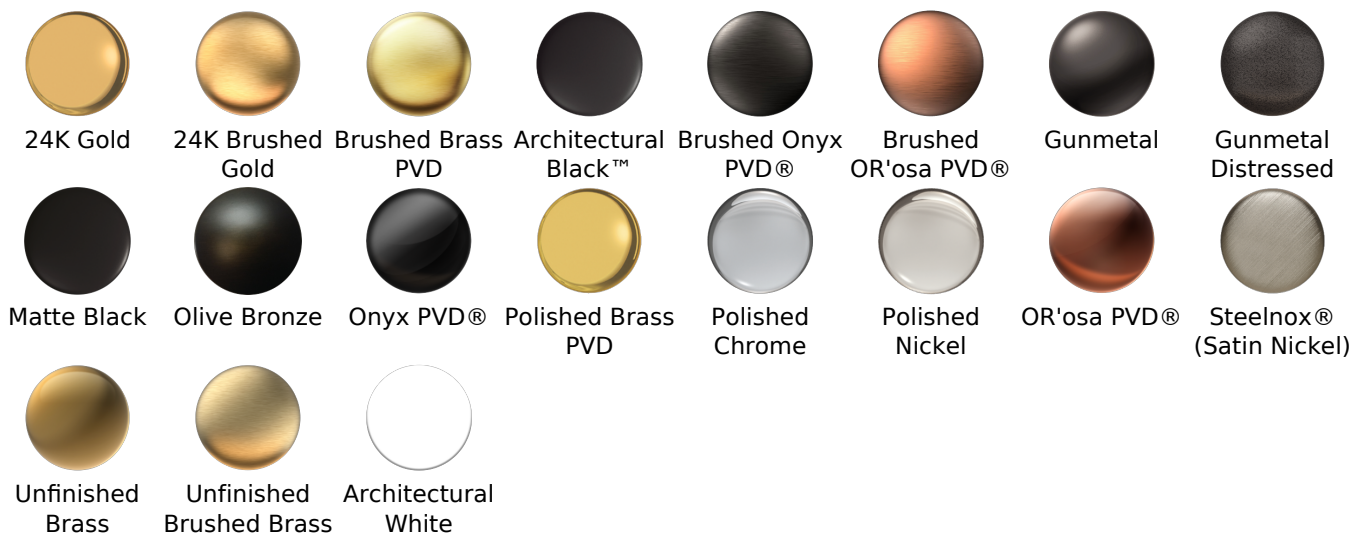

SHOWER
 Sento M-Series Valve Horizontal
 Trim with Three Handles
G-8056H-LM42E0-T

Information

- Three metal handles, decorative trim plate
- Use with M-Series rough valves
- ADA

Finishes

G-8056H-LM42E0-T

SENTO Series