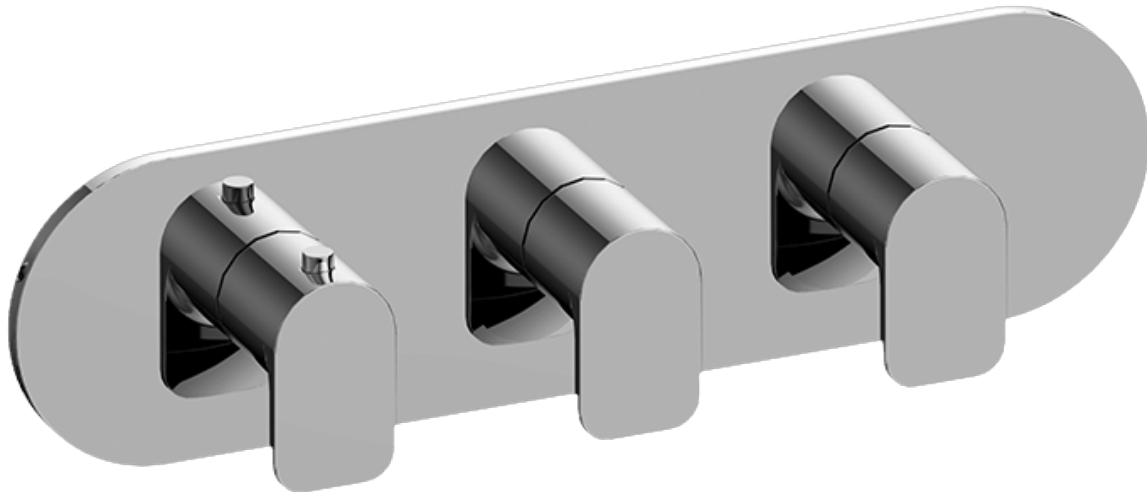

SHOWER
 Sento M-Series Valve Horizontal
 Trim with Three Handles
G-8056H-LM42E0-T

Information

- Three metal handles, decorative trim plate
- Use with M-Series rough valves
- ADA

Finishes

G-8056H-LM42E0-T

SENTO Series