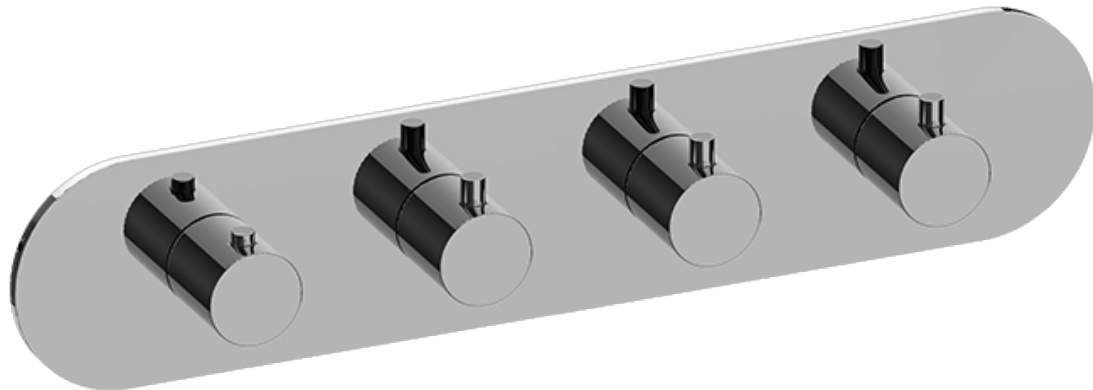

SHOWER
M.E. M-Series Valve Horizontal
Trim with Four Handles
G-8058H-RH0-T

Finishes