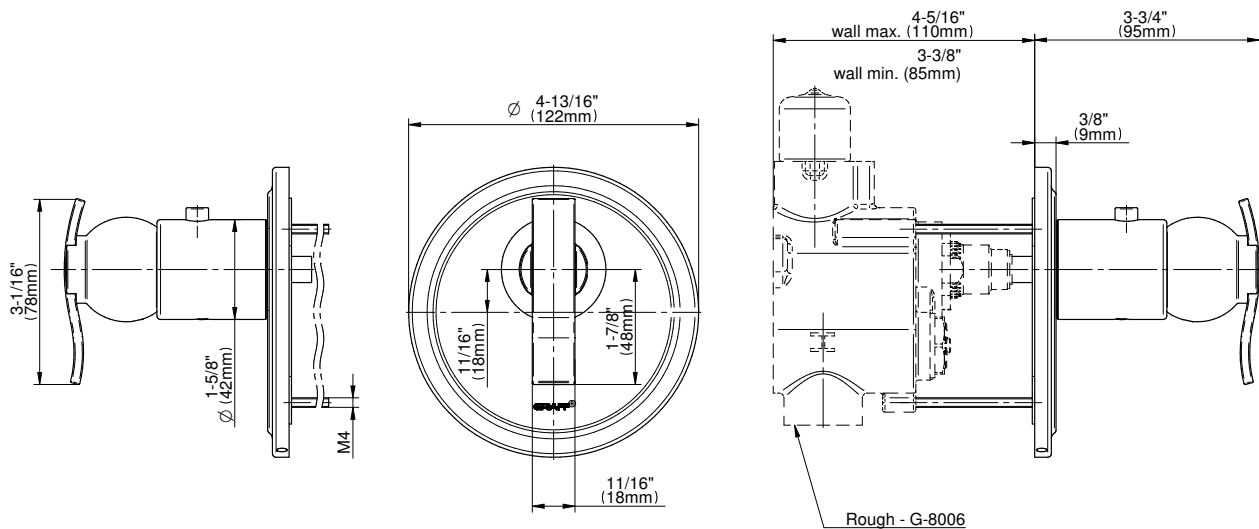

G-8031-LM20E-T

Bali Collection

M-Series Thermostatic Valve Trim with Handle

GRAFF®

Product Features

- Single metal handle and decorative trim plate
- Use with G-8006 thermostatic rough valve

Available Finishes

- Polished Chrome
  G-8031-LM20E-PC-T
- Steelnox
  G-8031-LM20E-SN-T
- Polished Nickel
  G-8031-LM20E-PN-T
- Olive Bronze
  G-8031-LM20E-OB-T

Warranty

- Limited lifetime warranty

For complete warranty information go to <https://www.graff-faucets.com/en/info/faqs>

The measurements shown are for reference only. Products and specifications shown are subject to change without notice. Revised 10/2018.

www.graff-designs.com | phone: 800-954-4723