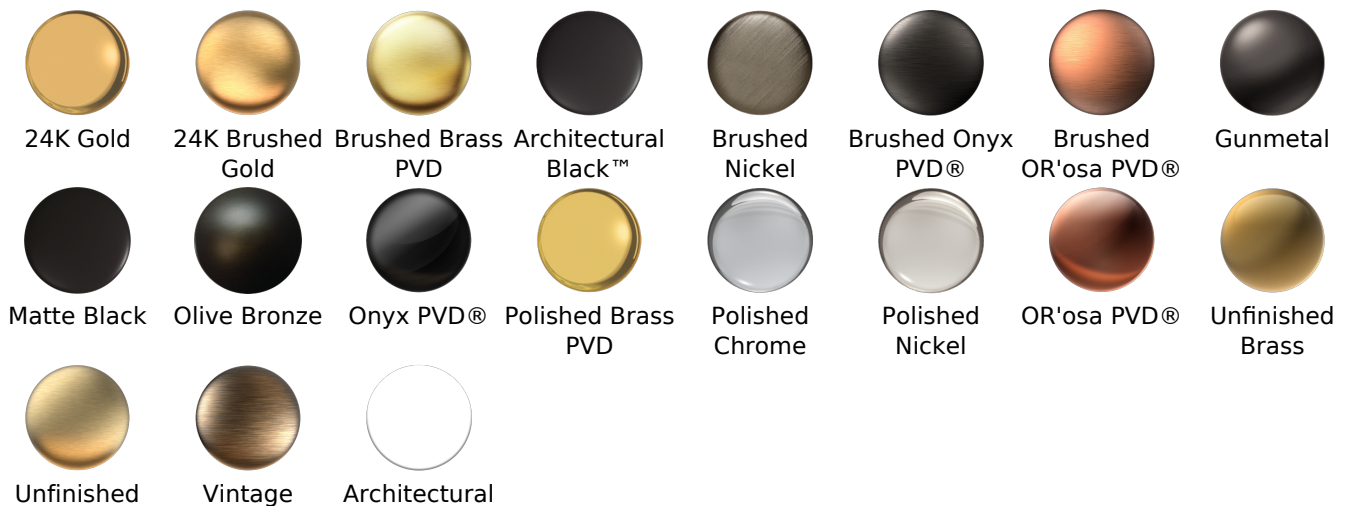

BATHROOM
 Camden Widespread Lavatory
 Faucet
G-6910-LM48B

Information

- Installs on 8" centers
- Aerated flow rate ≤ 1.2 max gpm
- 1-11/32" hole cutout (X3)
- Includes push-top umbrella pop-up drain with overflow
- Optional decorative trap G-9973
- ADA
- CALGreen

Finishes

Brushed Brass Brushed Brass White

Product Features

- Installs on 8" centers
- Aerated flow rate ≤ 1.2 max gpm
- 1-11/32" hole cutout (x3)
- Includes push-top umbrella pop-up drain with overflow

Optional Accessories

- Matching decorative trap
G-9973-**

Available Finishes

- Polished Chrome
G-6910-LM48B-PC
- Brushed Nickel
G-6910-LM48B-BNi
- Polished Nickel
G-6910-LM48B-PN
- Olive Bronze
G-6910-LM48B-OB
- Unfinished Brass*
G-6910-LM48B-UB*
- Gold*
G-6910-LM48B-AU*
- Brushed Gold*
G-6910-LM48B-BAU*