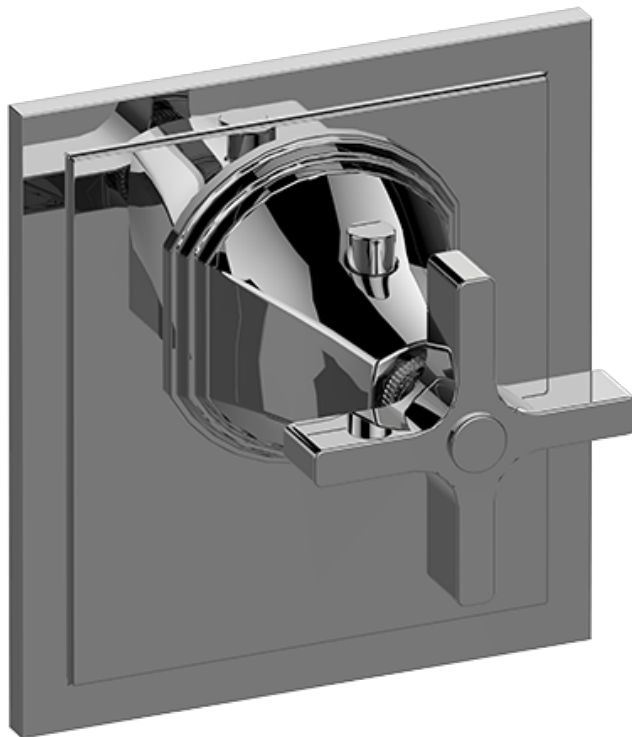

SHOWER
 Finezza UNO Thermostatic Valve
 Trim Plate and Handle
G-8044-C15E-T

Information

- Single metal handle
- Decorative trim plate
- Use with G-8006 thermostatic rough valve
- To complete package, you must order rough valve

G-8044-C15E-T

Finezza UNO Collection

Thermostatic Valve Trim Plate and Handle

GRAFF[®]
CUTTING EDGE DESIGN

Product Features

- Single metal handle
- Decorative trim plate
- Use with G-8006 thermostatic rough valve
- To complete package, you must order rough valve