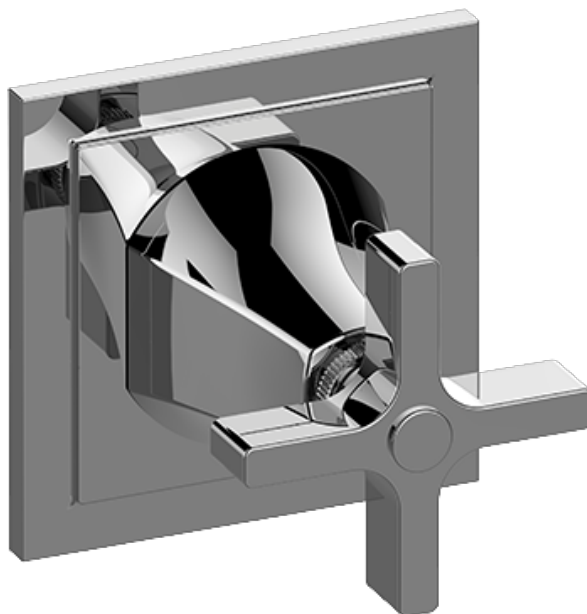

SHOWER  
 Finezza DUE Stop/Volume Control  
 Trim Plate and Handle  
**G-8199-C15E1-T**

**Information**

- Single metal handle
- Decorative trim plate
- Use with G-8076 Stop/Volume Control rough valve with Pass-Through or G-8077 Stop/Volume Control rough valve
- To complete package, you must order rough valve

# G-8199-C15E1-T

Finezza DUE Collection

Stop/Volume Control Trim Plate and Handle

**GRAFF**<sup>®</sup>  
CUTTING EDGE DESIGN

## Product Features

- Single metal handle
- Decorative trim plate
- Use with G-8076 Stop/Volume Control rough valve with Pass-Through or G-8077 Stop/Volume Control rough valve
- To complete package, you must order rough valve