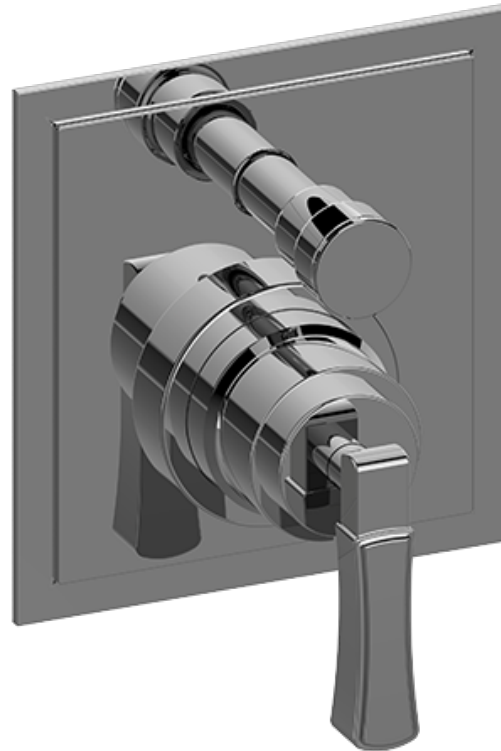

SHOWER
 Finezza Pressure Balancing Valve
 Trim Plate with Handle and
 Diverter
G-7085-LM47S-T

Information

- Single metal handle and decorative trim plate
- Includes push-button diverter
- Use with G-7055 Pressure Balancing rough valve
- ADA

Finishes

G-7085-LM47S-T

Finezza Collection

Pressure Balancing Valve Trim Plate with Handle and Diverter

GRAFF[®]
CUTTING EDGE DESIGN

Product Features

- Single metal handle and decorative trim plate
- Includes push-button diverter
- Use with G-7055 Pressure Balancing rough valve