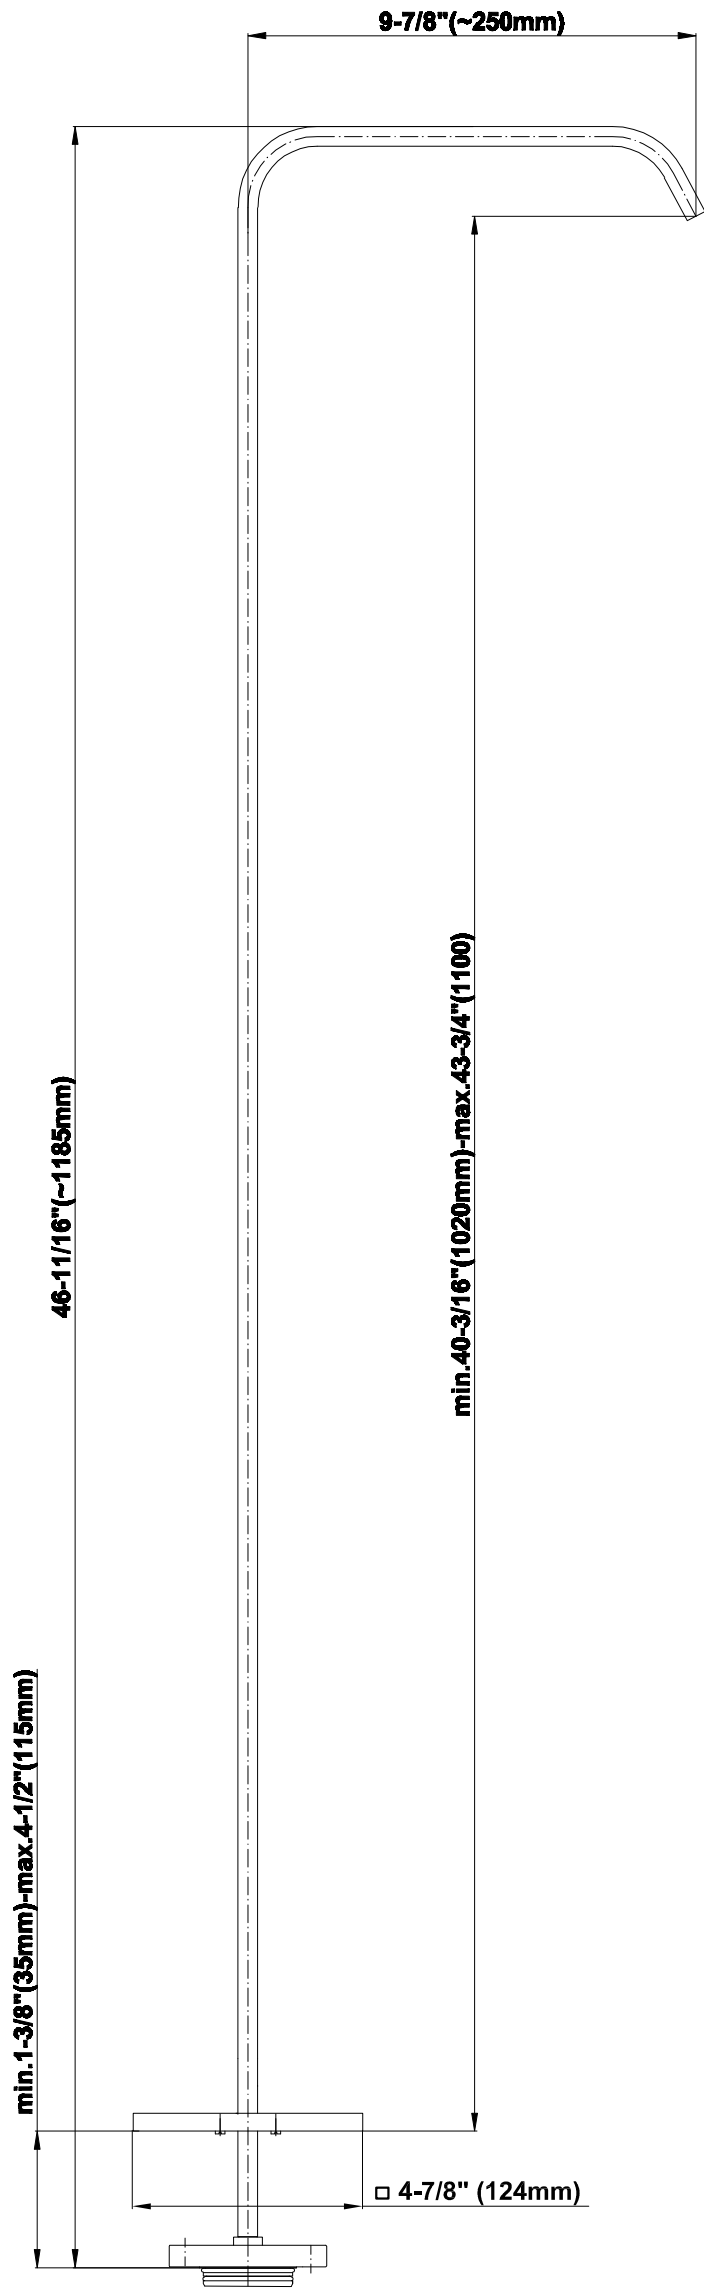

G-3615

TARGA Series