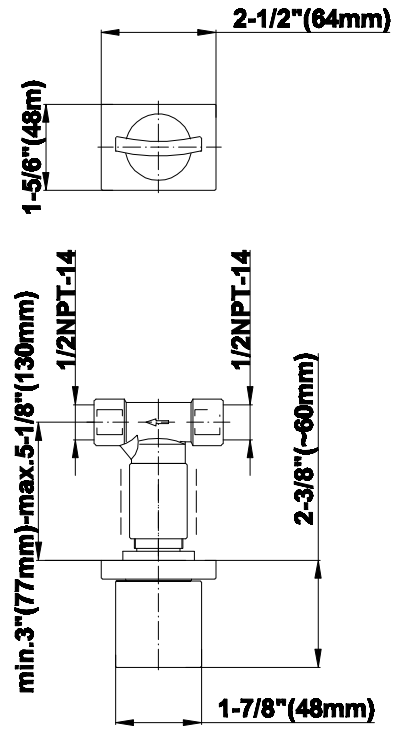

G-3615

TARGA Series