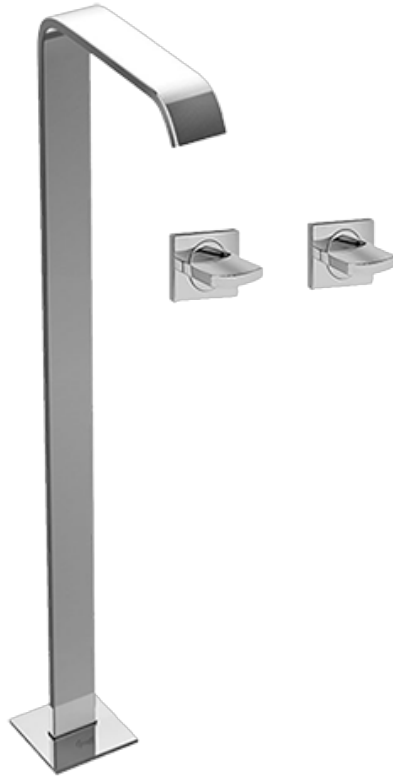

BATHROOM  
Targa Floor-Mounted Vessel Filler  
w/Wall-Mtd Handles  
**G-3615-C14U**

---

**GRAFF**<sup>®</sup>

### Information

- Floor-mount installation
- Aerated flow rate  $\leq 1.2$  max gpm
- 9-7/8" spout reach
- 45-3/8" ~ spout height
- Drain assembly not included
- Handles are required to install rough
- CALGreen

## TARGA Series

BATHROOM  
Sade/Targa/Luna Lavatory Handle  
Set - Wall-Mounted  
**C14U-VS**

**GRAFF®**

**Finishes**

24K Gold

24K Brushed  
Gold

Architectural  
Black™

Brushed  
Nickel