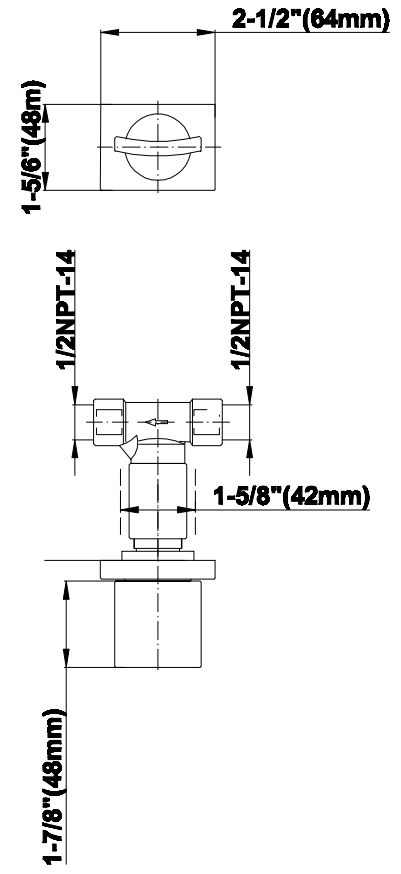

G-3615

TARGA Series