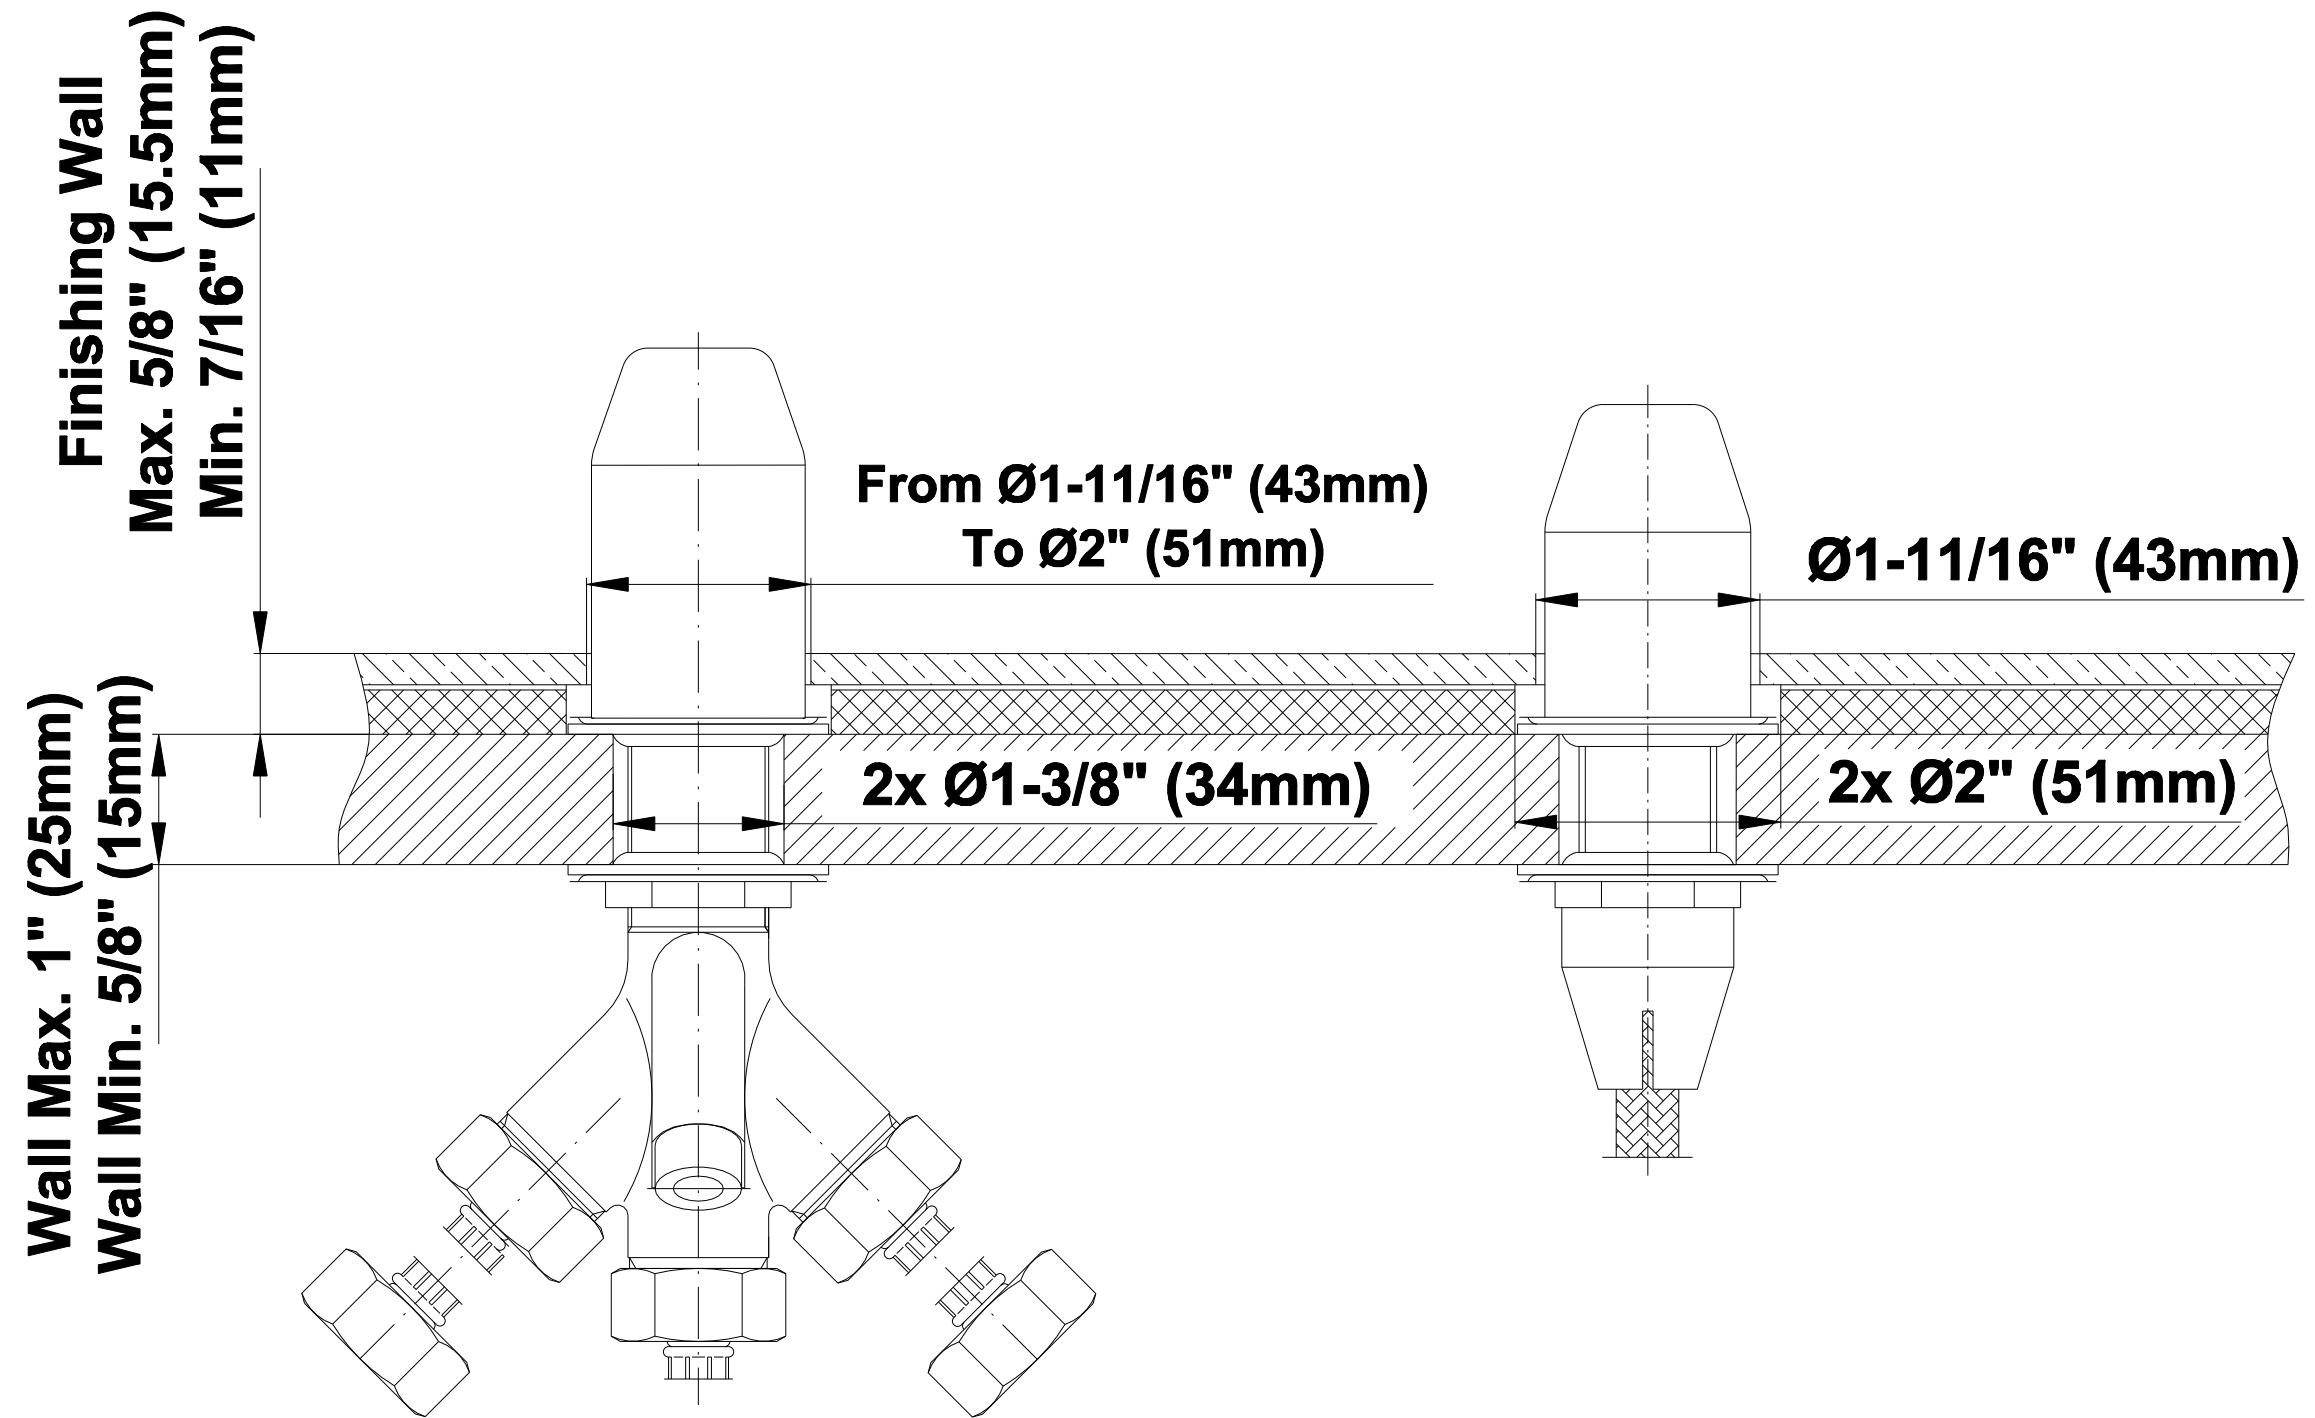

BATHROOM
Canterbury Roman Tub Set
G-2551C-LC1

GRAFF®

Information

- 1 1/3" hole cutout (x5)
- Aerated Flow Rate ~7 gpm @45 psi
- Deck-Mounted Handshower w/Ceramic Handle (G-2555) and Diverter Set Included
- Optional in-line pressure balancing valve

G-2551C-LC1

CANTERBURY Series

Information

- 3/4" male NPT inlets
- Quick connect tub spout

Finishes

24K Gold

24K Brushed
Gold

Olive Bronze

Information

- 1 1/3" hole cutout (x3)
- Matching deck-mounted handshower & diverter set available
- ADA

Finishes

24K Gold

24K Brushed
Gold

Olive Bronze

Polished
Chrome

Polished
Nickel