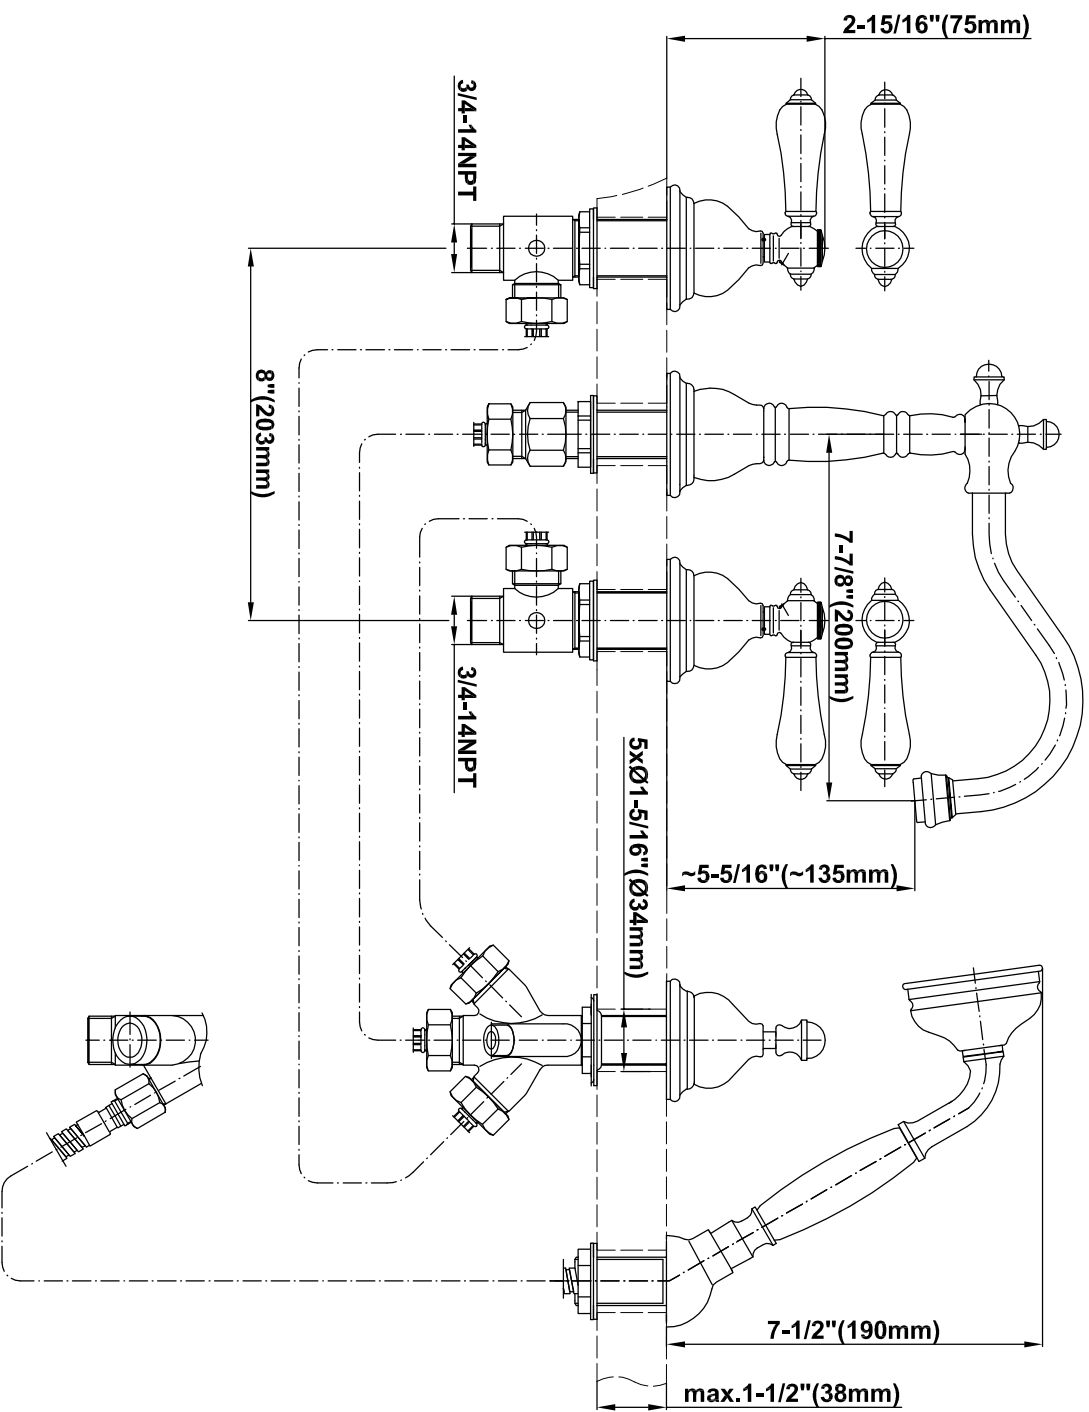

BATHROOM
Canterbury Roman Tub Set
G-2551C-LC1

GRAFF®

Information

- 1 1/3" hole cutout (x5)
- Aerated Flow Rate ~7 gpm @45 psi
- Deck-Mounted Handshower w/Ceramic Handle (G-2555) and Diverter Set Included
- Optional in-line pressure balancing valve

G-2551C-LC1

CANTERBURY Series

Information

- 3/4" male NPT inlets
- Quick connect tub spout

Finishes

24K Gold

24K Brushed
Gold

Olive Bronze

Information

- 1 1/3" hole cutout (x3)
- Matching deck-mounted handshower & diverter set available
- ADA

Finishes

24K Gold

24K Brushed
Gold

Olive Bronze

Polished
Chrome

Polished
Nickel