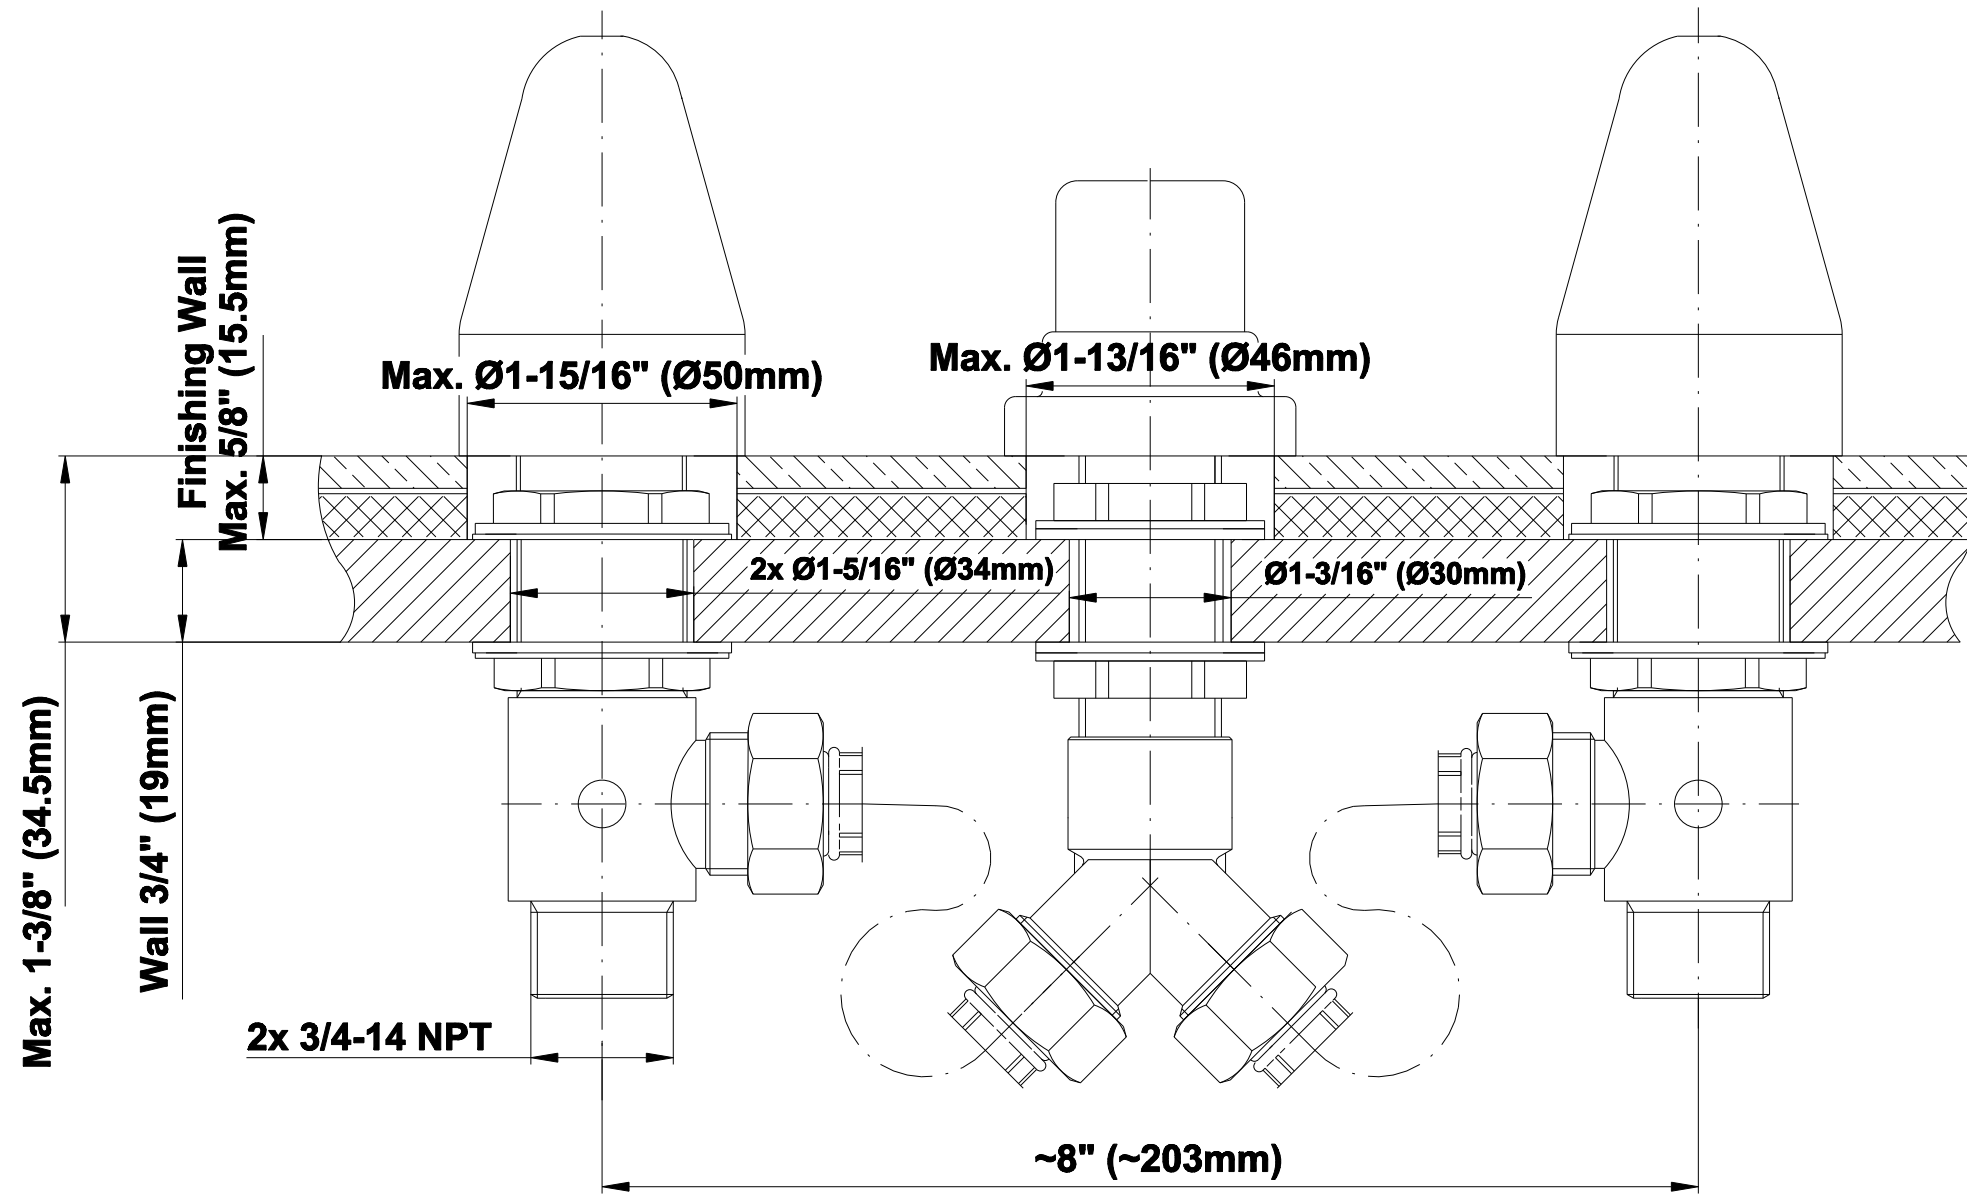

Valve Rough G-1035