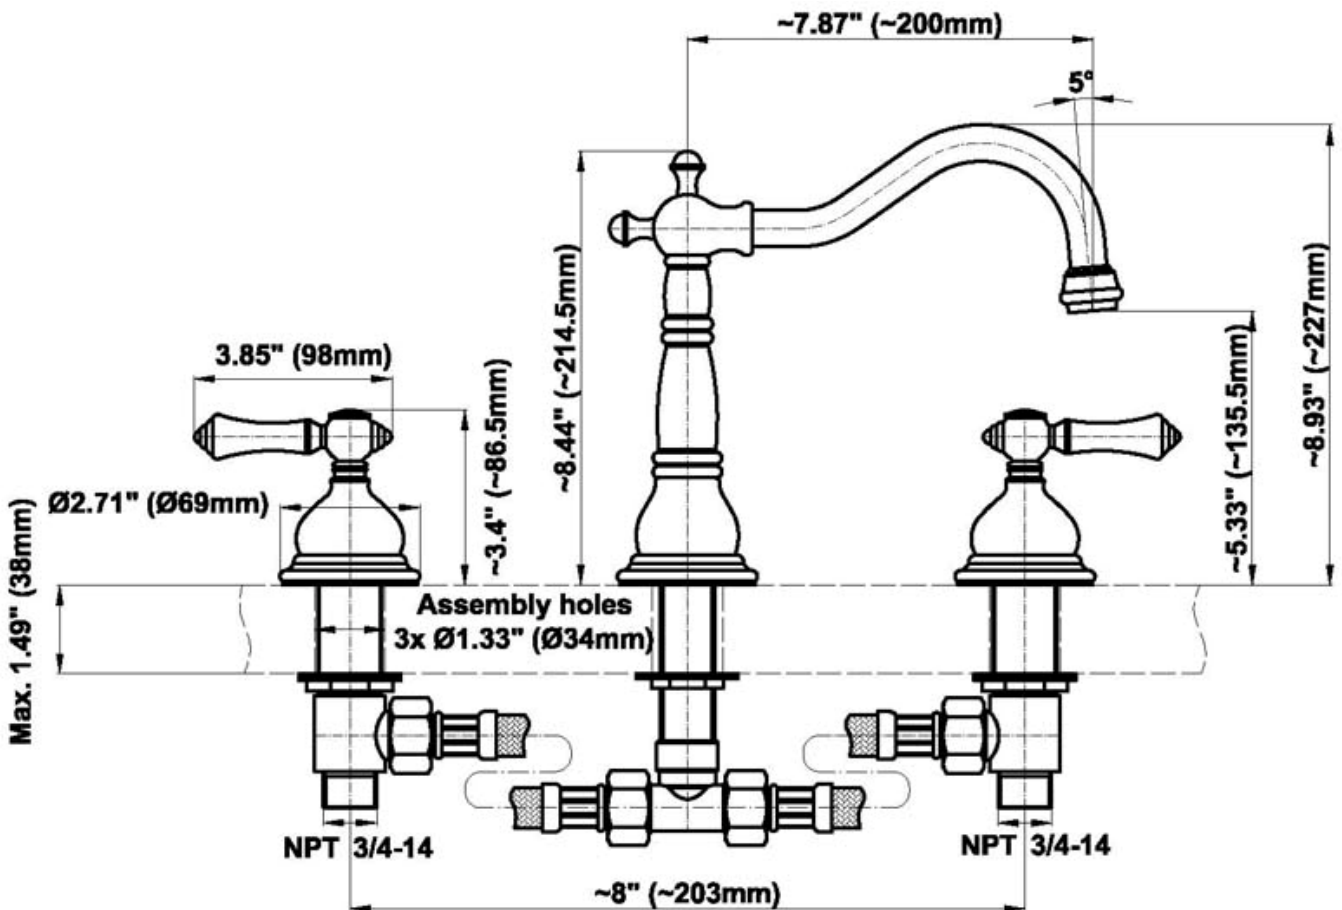

The measurements shown are for reference only. Products and specifications shown are subject to change without notice. Revised 07/2012.

www.graff-faucets.com | phone: 800-954-4723