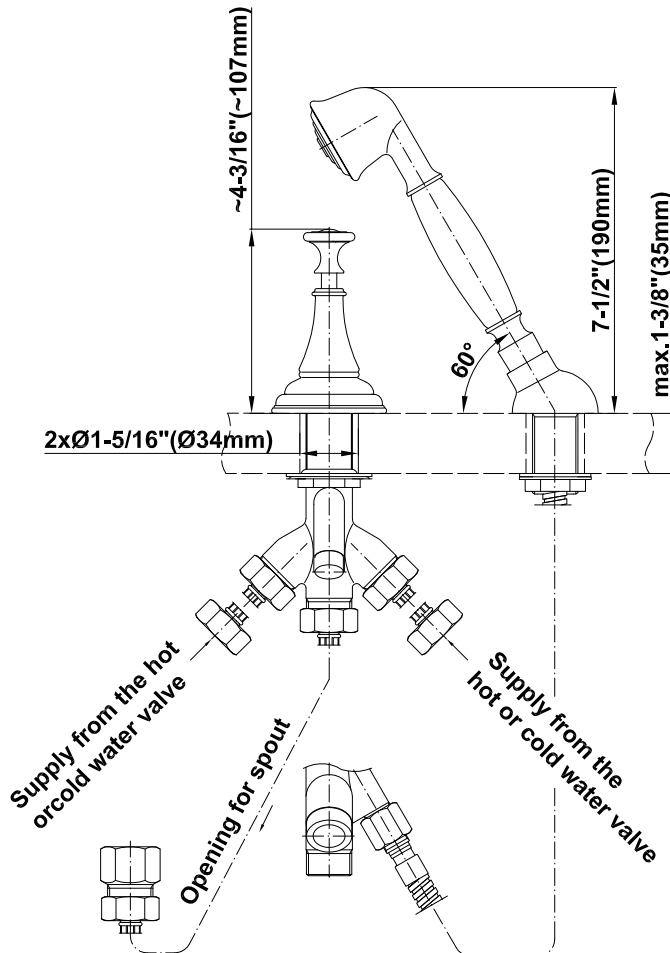

Warranty

- Limited lifetime warranty

For complete warranty information go to www.graff-faucets.com/en-nam/warranty