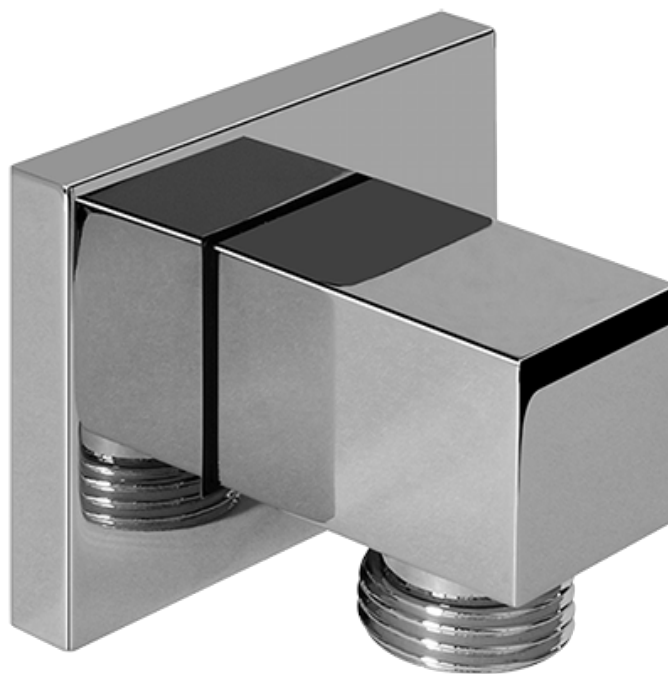

SHOWER
59" Shower Hose
G-8605

GRAFF®

Information

- Brass spiral flexible hose with conical nut

Finishes

Polished
Chrome

Stainless®
(Satin Nickel)

Product Features

* Special order finish- call for availability

SHOWER
Contemporary Square Wall
Bracket for Handshower
G-8632

GRAFF®

Information

- Solid brass construction

Finishes

Polished
Chrome

Steelnox®
(Satin Nickel)

G-8632

Contemporary Square Wall Bracket for Handshower

Product Features

- Solid brass construction

Available Finishes

- Polished Chrome
G-8632-PC
- Steelnox[®]
G-8632-SN

Warranty

- Limited lifetime warranty

www.graff-faucets.com | phone: 800-954-4723

SHOWER
Contemporary Square Wall Supply
Elbow
G-8633

GRAFF[®]

Information

- 1/2" NPT female thread inlet

Finishes

Polished
Chrome

Steelnox[®]
(Satin Nickel)