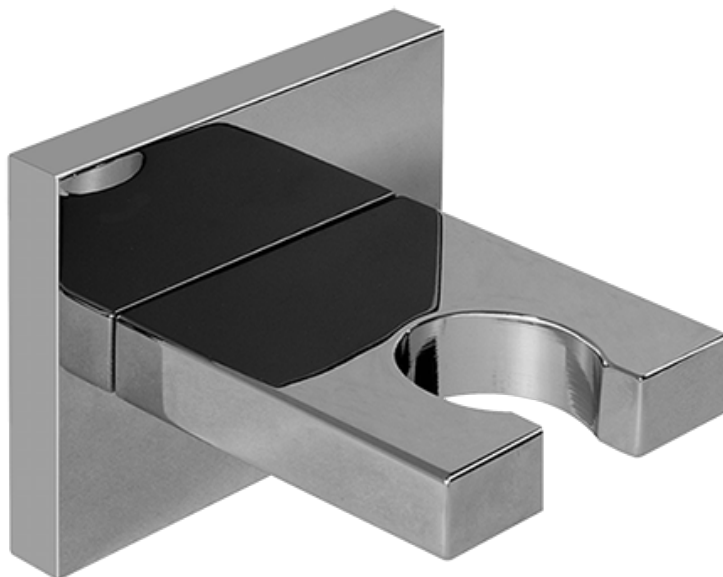

SHOWER
Square Thermostatic Ski Shower
Set w/Handshowers (Rough &
Trim)
GE2.030A-C14S

GRAFF®

Information

- 3/4" Thermostatic Valve
- Showerhead with no-clog, easy-clean spray nozzles
- Handshower Set w/Wall Bracket and Multi-function Handshower
- Optional Extension Kit Available
- Flow Rates: showerhead ≤ 2.5 max gpm, handshower ≤ 1.5 max gpm

SHOWER
59" Shower Hose
G-8605

GRAFF®

Information

- Brass spiral flexible hose with conical nut

Finishes

Polished
Chrome

Stainless®
(Satin Nickel)

Product Features

* Special order finish- call for availability

SHOWER
Contemporary Square Wall
Bracket for Handshower
G-8632

GRAFF®

Information

- Solid brass construction

Finishes

Polished
Chrome

Steelnox®
(Satin Nickel)

G-8632

Contemporary Square Wall Bracket for Handshower

Product Features

- Solid brass construction

Available Finishes

- Polished Chrome
G-8632-PC
- Steelnox[®]
G-8632-SN

Warranty

- Limited lifetime warranty