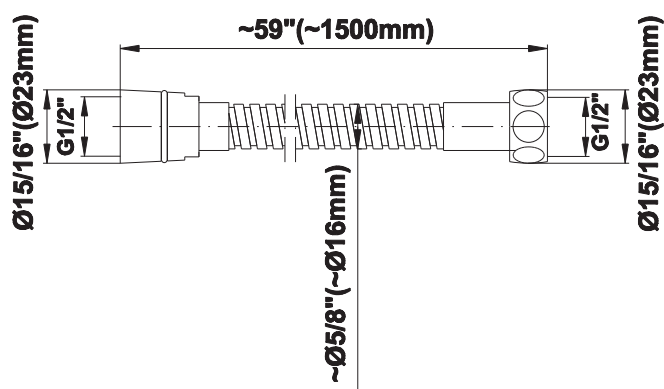

SHOWER
Square Thermostatic Ski Shower
Set w/Handshowers (Rough &
Trim)
GE2.030A-C14S

GRAFF®

Information

- 3/4" Thermostatic Valve
- Showerhead with no-clog, easy-clean spray nozzles
- Handshower Set w/Wall Bracket and Multi-function Handshower
- Optional Extension Kit Available
- Flow Rates: showerhead ≤ 2.5 max gpm, handshower ≤ 1.5 max gpm

SHOWER
59" Shower Hose
G-8605

GRAFF®

Information

- Brass spiral flexible hose with conical nut

Finishes

Polished
Chrome

Stainless®
(Satin Nickel)

Product Features

* Special order finish- call for availability

SHOWER
Contemporary Square Wall
Bracket for Handshower
G-8632

GRAFF®

Information

- Solid brass construction

Finishes

Polished
Chrome

Steelnox®
(Satin Nickel)

G-8632

Contemporary Square Wall Bracket for Handshower

Product Features

- Solid brass construction

Available Finishes

- Polished Chrome
G-8632-PC
- Steelnox[®]
G-8632-SN

Warranty

- Limited lifetime warranty