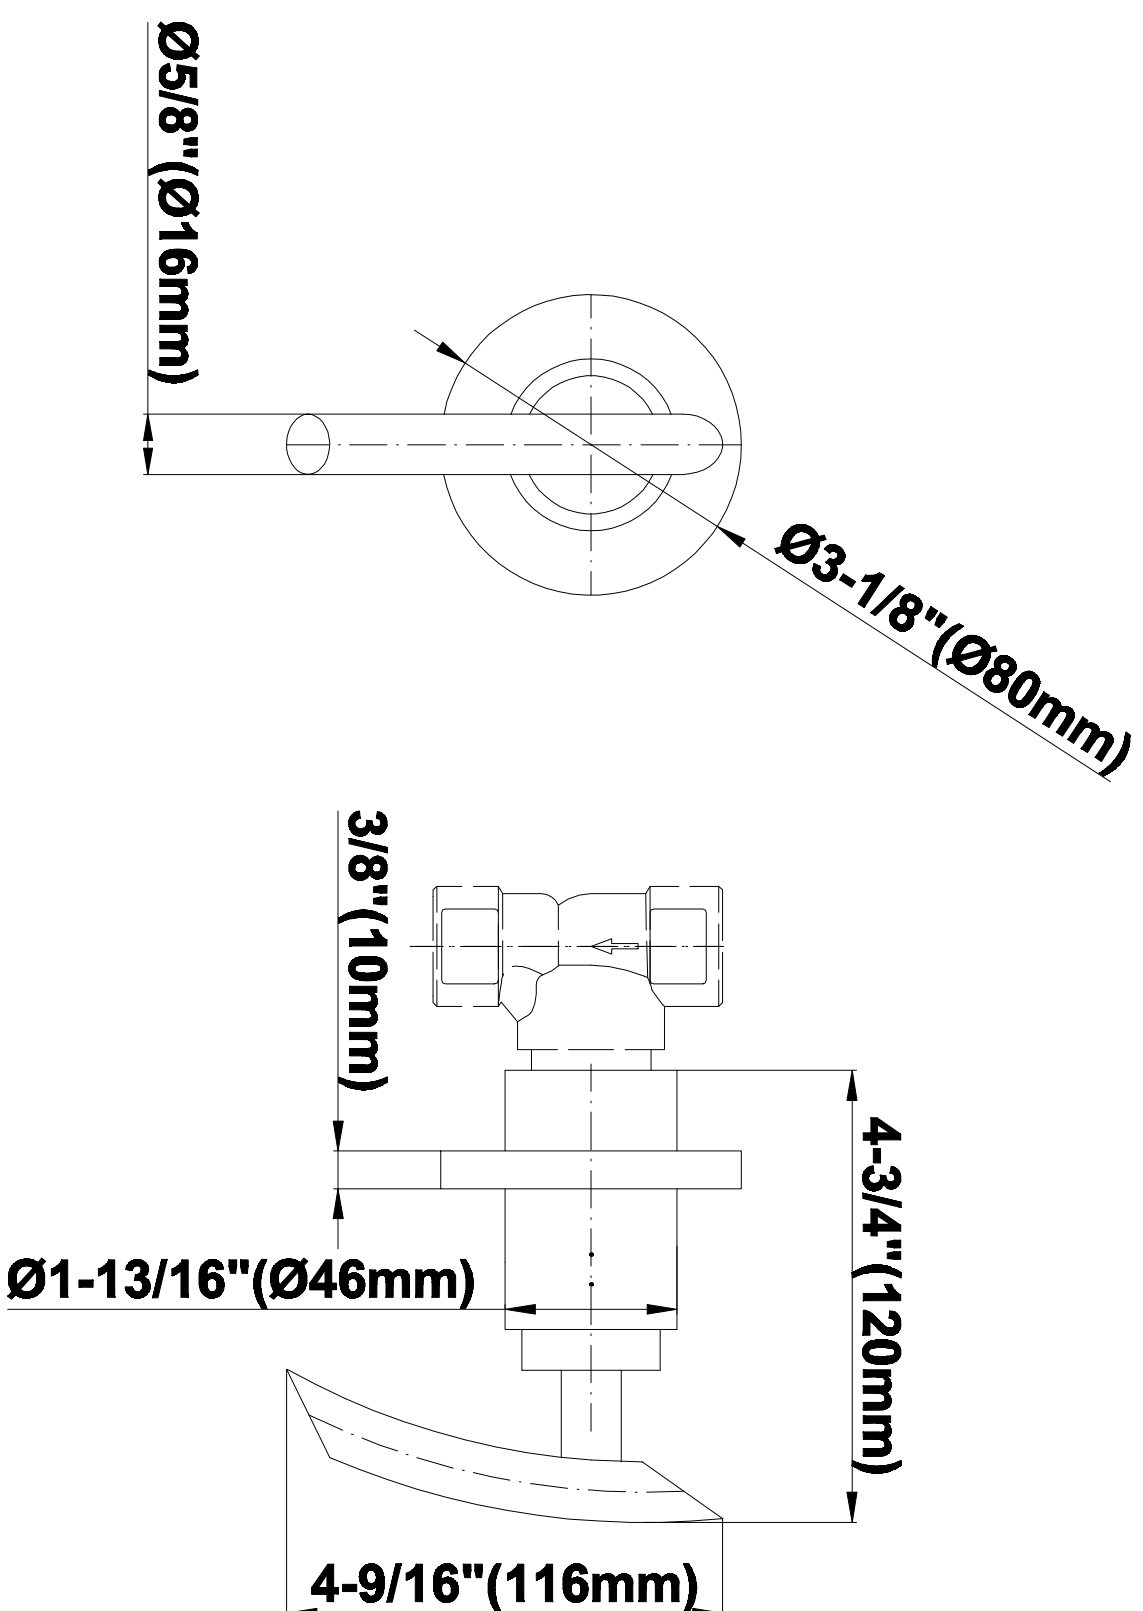

SHOWER
Round Thermostatic Ski Shower
Set w/Body Sprays & Handspray
(Rough & Trim)
GD1.120A-LM42S

GRAFF®

Information

- 3/4" Thermostatic Valve and Trim
- Showerhead with No-Clog, Easy-Clean Spray Nozzles
- Swivel Body Sprays (4 pieces)
- Handshower Set w/Wall Bracket
- Stop/Volume Control Valves and Trim (3 pieces)
- Optional Extension Kit Available
- 3/4" Thermostatic Rough Valve Flow Rate ~18 gpm @60 psi
- Flow Rate: showerhead ≤ 2.5 max gpm, handshower ≤ 1.5 max gpm

www.graff-faucets.com | phone: 800-954-4723

SHOWER
Sento STAMPED Trim Plate
w/Handle
G-8092-LM42S-T

GRAFF®

Information

- Single metal handle
- Decorative trim plate
- Use with G-8070 or G-8075 thermostatic stop/volume control rough valve
- To complete package, you must order rough valve

Finishes

Polished
Chrome

Steelnox®
(Satin Nickel)

G-8092

SHOWER
Contemporary Flush Mount Body
Spray w/ Solid Brass Swivel Head
G-8495

GRAFF®

Information

- 12 no-clog, easy-clean silicon jets
- Metal ball-joint allows for 18° angle adjustment of body spray
- Brass wall escutcheon and flush-mounted trim
- 1/2" NPT female thread inlet
- Body spray flow rate \leq 1.5 max gpm