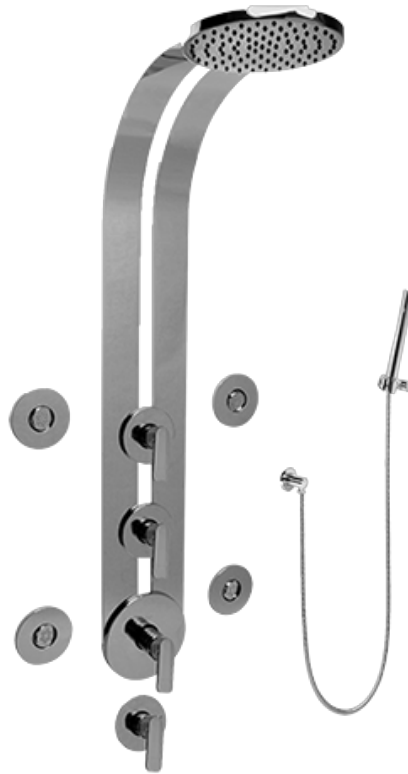

SHOWER
Round Thermostatic Ski Shower
Set w/Body Sprays & Handspray
(Rough & Trim)
GD1.120A-LM42S

GRAFF®

Information

- 3/4" Thermostatic Valve and Trim
- Showerhead with No-Clog, Easy-Clean Spray Nozzles
- Swivel Body Sprays (4 pieces)
- Handshower Set w/Wall Bracket
- Stop/Volume Control Valves and Trim (3 pieces)
- Optional Extension Kit Available
- 3/4" Thermostatic Rough Valve Flow Rate ~18 gpm @60 psi
- Flow Rate: showerhead ≤ 2.5 max gpm, handshower ≤ 1.5 max gpm

SHOWER
Rough
G-8070

GRAFF®

Information

- 1/2" universal inlets/outlets with female threads
- Supplied with protective plastic cover

Finishes

Polished
Chrome

Steelnix®
(Satin Nickel)

G-8070

1/2" Concealed Stop/Volume Control Rough Valve

Product Features

- 6.85 gpm @ 60 psi
- 1/2" universal inlets/outlets with female threads
- Supplied with protective plastic cover

Warranty

- Limited lifetime warranty

Finishes

Polished
Chrome

Steelnox®
(Satin Nickel)

G-8495

Shower Components

Contemporary Flush-Mount Body Spray with Solid Brass Swivel Head

GRAFF®

Product Features