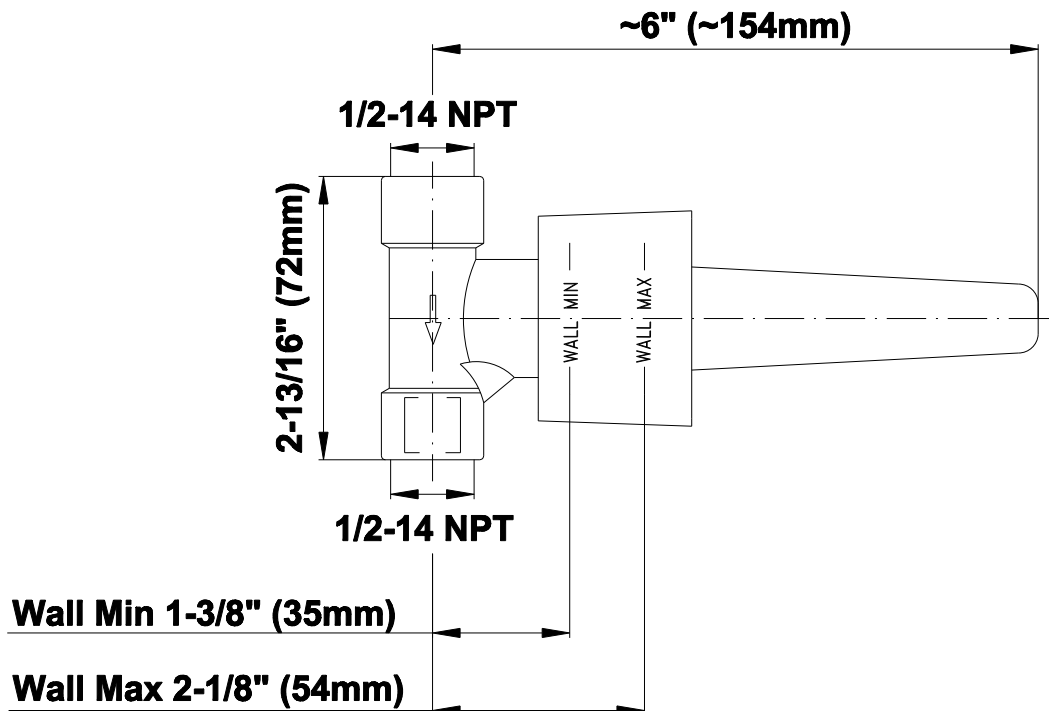

The measurements shown are for reference only. Products and specifications shown are subject to change without notice. Revised 09/2015.

www.graff-faucets.com | phone: 800-954-4723