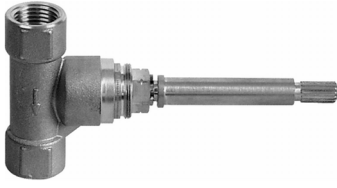

SHOWER
Round Thermostatic Ski Shower
Set w/Body Sprays & Handspray
(Rough & Trim)
GD1.120A-LM42S

GRAFF®

Information

- 3/4" Thermostatic Valve and Trim
- Showerhead with No-Clog, Easy-Clean Spray Nozzles
- Swivel Body Sprays (4 pieces)
- Handshower Set w/Wall Bracket
- Stop/Volume Control Valves and Trim (3 pieces)
- Optional Extension Kit Available
- 3/4" Thermostatic Rough Valve Flow Rate ~18 gpm @60 psi
- Flow Rate: showerhead ≤ 2.5 max gpm, handshower ≤ 1.5 max gpm

SHOWER
Rough
G-8070

GRAFF®

Information

- 1/2" universal inlets/outlets with female threads
- Supplied with protective plastic cover

Finishes

Polished
Chrome

Steelnix®
(Satin Nickel)

G-8070

1/2" Concealed Stop/Volume Control Rough Valve

Product Features

- 6.85 gpm @ 60 psi
- 1/2" universal inlets/outlets with female threads
- Supplied with protective plastic cover

Warranty

- Limited lifetime warranty

Finishes

Polished
Chrome

Steelnox®
(Satin Nickel)

G-8092

SHOWER
Contemporary Flush Mount Body
Spray w/ Solid Brass Swivel Head
G-8495

GRAFF®

Information

- 12 no-clog, easy-clean silicon jets
- Metal ball-joint allows for 18° angle adjustment of body spray
- Brass wall escutcheon and flush-mounted trim
- 1/2" NPT female thread inlet
- Body spray flow rate \leq 1.5 max gpm