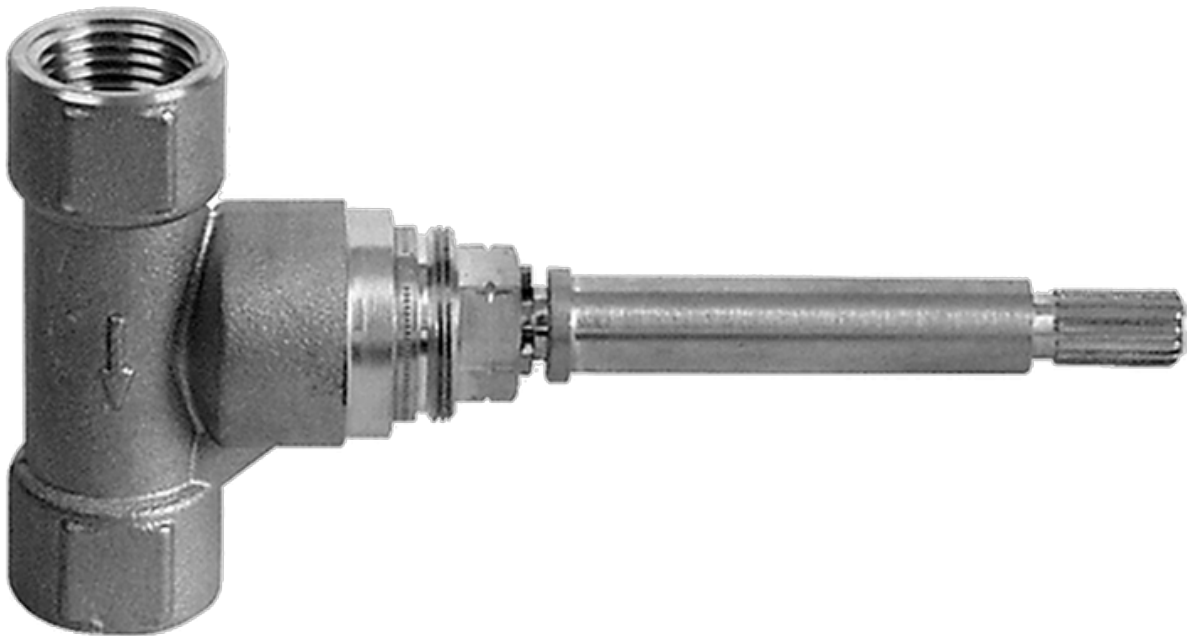

SHOWER
Round Thermostatic Ski Shower
Set w/Body Sprays & Handspray
(Rough & Trim)
GD1.120A-LM42S

GRAFF®

Information

- 3/4" Thermostatic Valve and Trim
- Showerhead with No-Clog, Easy-Clean Spray Nozzles
- Swivel Body Sprays (4 pieces)
- Handshower Set w/Wall Bracket
- Stop/Volume Control Valves and Trim (3 pieces)
- Optional Extension Kit Available
- 3/4" Thermostatic Rough Valve Flow Rate ~18 gpm @60 psi
- Flow Rate: showerhead ≤ 2.5 max gpm, handshower ≤ 1.5 max gpm

SHOWER
Rough
G-8070

GRAFF®

Information

- 1/2" universal inlets/outlets with female threads
- Supplied with protective plastic cover

Finishes

Polished
Chrome

Steelnix®
(Satin Nickel)

G-8070

1/2" Concealed Stop/Volume Control Rough Valve

Product Features

- 6.85 gpm @ 60 psi
- 1/2" universal inlets/outlets with female threads
- Supplied with protective plastic cover

Warranty

- Limited lifetime warranty

Finishes

Polished
Chrome

Steelnox®
(Satin Nickel)

G-8092

SHOWER
Contemporary Flush Mount Body
Spray w/ Solid Brass Swivel Head
G-8495

GRAFF®

Information

- 12 no-clog, easy-clean silicon jets
- Metal ball-joint allows for 18° angle adjustment of body spray
- Brass wall escutcheon and flush-mounted trim
- 1/2" NPT female thread inlet
- Body spray flow rate \leq 1.5 max gpm