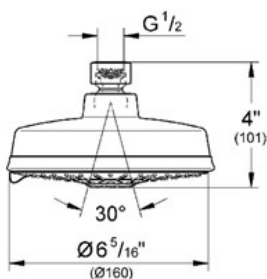

Product Description:

Head shower 4 sprays

Standard Specification:

- Diameter Ø 6 5/16"
- GROHE StarLight® finish
- SpeedClean anti-lime system
- GROHE EcoJoy® 2.4 g flow limiter
- Suitable for instantaneous heater
- Recommended for use with Rainshower shower arms.
- 4 spray patterns: Rain / Jet / Pure / Champagne spray
- 15° swivel ball joint (± 15°)
- Min. recommended pressure 7 psi
- Max Flow Rate 2.5 gpm at 80 psi (9.5 L/min)