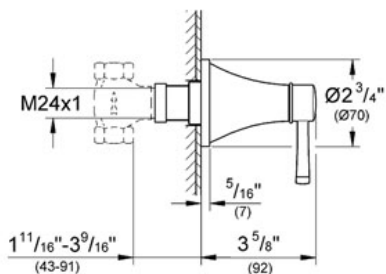

GRANDERA
Volume Control Trim
MODEL # 19944

Pure Freude an Wasser

GROHE America, Inc | 200 North Gary Avenue, Suite G, Roselle, IL 60172
Phone: +1 (800) 444-7643 | Fax: +1 (800) 225-2778 | us-customerservice@grohe.com

ADA

Product Description:
Volume Control Trim

Standard Specification:

- GROHE StarLight® finish
- For use with Rough-in Valve (35029)

Applicable Codes & Standards:

- Energy Policy Act of 1992
- ASME A112.18.1/CSA B125.1
- ICC/ANSI A117.1