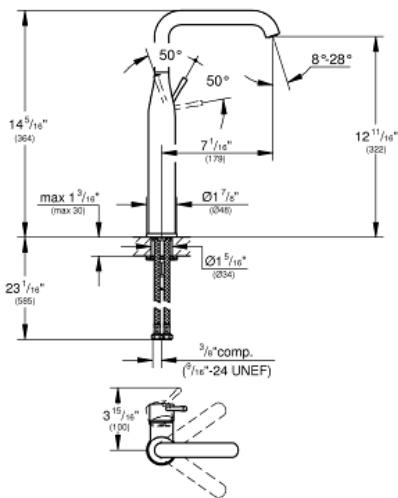

ESSENCE  
Single-Hole Single-Handle Vessel  
Bathroom Faucet XL-Size

MODEL # 23538ENA

Pure Freude  
an Wasser

GROHE

**Product Description:**

ESSENCE

Single-Hole Single-Handle Vessel Bathroom Faucet XL-Size

**Standard Specification:**

- Single hole installation
- **GROHE SilkMove** 1.1" (28 mm) ceramic cartridge
- With temperature limiter
- **GROHE AquaGuide** adjustable flow control
- **GROHE EcoJoy** Mousseur 1.2 gpm
- **GROHE StarLight** finish
- Swivel Spout
- With stop restriction
- Smooth body
- Metal lever handle

**Applicable Codes & Standards:**

- Energy Policy Act of 1992
- NSF 61
- ASME A112.18.1/CSA B125.1
- US Federal and State material regulations
- EPA WaterSense®
- ICC/ANSI A117.1
- LOGO NSF

**Color:**

- 23538ENA Brushed Nickel InfinityFinish