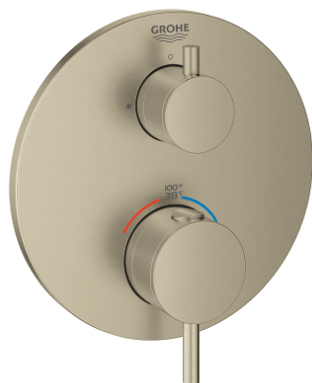

ATRIO
Dual Function 2-Handle
Thermostatic Trim

MODEL # 24151EN3

Pure Freude
an Wasser

GROHE

Product Description:

ATRIO

Dual Function 2-Handle Thermostatic Trim

Standard Specification:

- Required rough-in-set sold separately (GROHE Rapido SmartBox 35 601 000)
- GROHE TurboStat Compact cartridge with wax thermoelement
- GROHE StarLight finish
- Wall trim plate with GROHE QuickFix (Concealing mounting screws)
- Metal trim angle adjustable up to 6°
- Thermostatic temperature control with SafeStop at 100° F/38° C
- GROHE SafeStop Plus temperature limiter at 115° F/46° C
- GROHE AquaDimmer, integrated shut off/diverter valve
- Metal handles
- Optional Aquadimmer stop ring for shared function (14 060 000)

Applicable Codes & Standards:

- ASME A112.18.1/CSA B125.1
- ICC/ANSI A117.1
- LOGO CEC

Color:

- 24151EN3 Brushed Nickel InfinityFinish