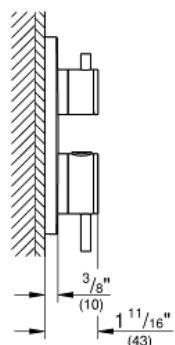

ATRIO
Dual Function 2-Handle
Thermostatic Trim

MODEL # 24151EN3

Pure Freude
an Wasser

GROHE

Product Description:

ATRIO

Dual Function 2-Handle Thermostatic Trim

Standard Specification:

- Required rough-in-set sold separately (GROHE Rapido SmartBox 35 601 000)
- GROHE TurboStat Compact cartridge with wax thermoelement
- GROHE StarLight finish
- Wall trim plate with GROHE QuickFix (Concealing mounting screws)
- Metal trim angle adjustable up to 6°
- Thermostatic temperature control with SafeStop at 100° F/38° C
- GROHE SafeStop Plus temperature limiter at 115° F/46° C
- GROHE AquaDimmer, integrated shut off/diverter valve
- Metal handles
- Optional Aquadimmer stop ring for shared function (14 060 000)

Applicable Codes & Standards:

- ASME A112.18.1/CSA B125.1
- ICC/ANSI A117.1
- LOGO CEC

Color:

- 24151EN3 Brushed Nickel InfinityFinish