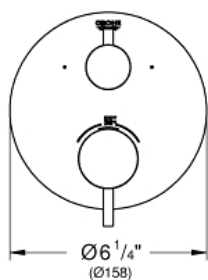

ATRIO
Dual Function 2-Handle
Thermostatic Trim

MODEL # 24151EN3

Pure Freude
an Wasser

GROHE

Product Description:

ATRIO

Dual Function 2-Handle Thermostatic Trim

Standard Specification:

- Required rough-in-set sold separately (GROHE Rapido SmartBox 35 601 000)
- GROHE TurboStat Compact cartridge with wax thermoelement
- GROHE StarLight finish
- Wall trim plate with GROHE QuickFix (Concealing mounting screws)
- Metal trim angle adjustable up to 6°
- Thermostatic temperature control with SafeStop at 100° F/38° C
- GROHE SafeStop Plus temperature limiter at 115° F/46° C
- GROHE AquaDimmer, integrated shut off/diverter valve
- Metal handles
- Optional Aquadimmer stop ring for shared function (14 060 000)