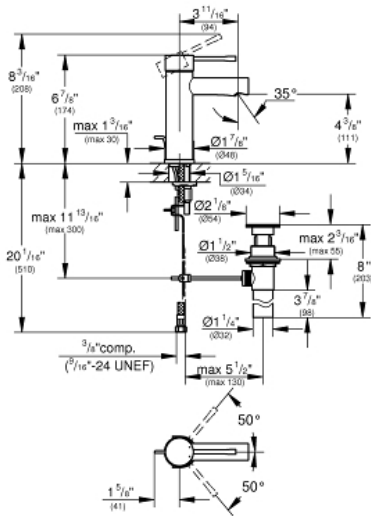

ESSENCE Single-Handle Bathroom Faucet S- Size

MODEL # 3221600A

Pure Freude
an Wasser

GROHE

Product Description:

ESSENCE

Single-Handle Bathroom Faucet S-Size

Standard Specification:

- Single hole installation
- Metal lever handle
- **GROHE SilkMove** 1.1" (28 mm) ceramic cartridge
- With temperature limiter
- **GROHE StarLight** chrome finish
- **GROHE EcoJoy** Mousseur 1.2 gpm
- 1 1/4" pop-up waste set

Applicable Codes & Standards:

- Energy Policy Act of 1992
- NSF 61
- ASME A112.18.1/CSA B125.1
- US Federal and State material regulations
- EPA WaterSense®
- ICC/ANSI A117.1

Color:

- 3221600A StarLight Chrome