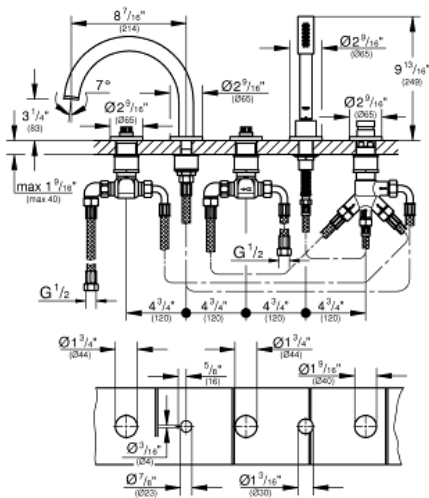

ATRIO Five-Hole Bathtub Faucet with Handshower

MODEL # 25049EN3

GROHE CANADA, INC. | 5900 Avebury Road, Mississauga, Ontario, Canada L5R 3M3
Phone: 905-271-2929 | Fax: 905-271-9494 | info@grohe.ca

Pure Freude
an Wasser

GROHE

Product Description:

ATRIO

Five-Hole Bathtub Faucet with Handshower

Standard Specification:

- GROHE StarLight finish
- GROHE SilkMove ceramic cartridge
- 2 x 3/4" (19mm) valves
- Bath inlet with flow control
- Sena hand shower (28 341 000) 1.75 gpm
- Metal shower hose
- Handles sold separately
- Max Flow Rate 47.7 L/min (12.6 gpm) at 45 psi (3.1 bar)
- Less handles – order 18 026 or 18 027 (sold separately)

Applicable Codes & Standards:

- Energy Policy Act of 1992
- ASME A112.18.1/CSA B125.1

Color:

- 25049EN3 Brushed nickel