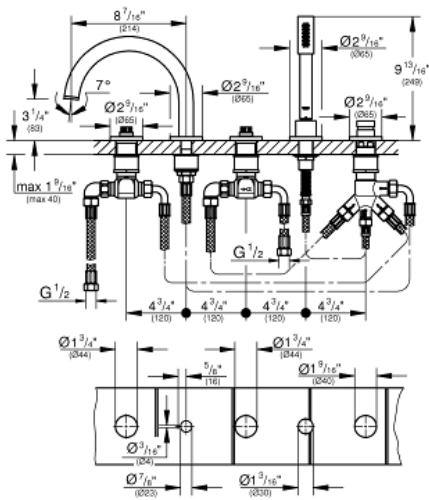

# ATRIO Five-Hole Bathtub Faucet with Handshower

MODEL # 25049003

GROHE CANADA, INC. | 5900 Avebury Road, Mississauga, Ontario, Canada L5R 3M3  
Phone: 905-271-2929 | Fax: 905-271-9494 | info@grohe.ca

Pure Freude  
an Wasser

**Product Description:**  
ATRIO  
Five-Hole Bathtub Faucet with Handshower

**Standard Specification:**

- GROHE StarLight chrome finish
- GROHE SilkMove ceramic cartridge
- 2 x 3/4" (19mm) valves
- Bath inlet with flow control
- Sena hand shower (28 341 000) 1.75 gpm
- Metal shower hose
- Handles sold separately
- Max Flow Rate 47.7 L/min (12.6 gpm) at 45 psi (3.1 bar)
- Less handles – order 18 026 or 18 027 (sold separately)

**Applicable Codes & Standards:**

- Energy Policy Act of 1992
- ASME A112.18.1/CSA B125.1

**Color:**

- 25049003 StarLight Chrome