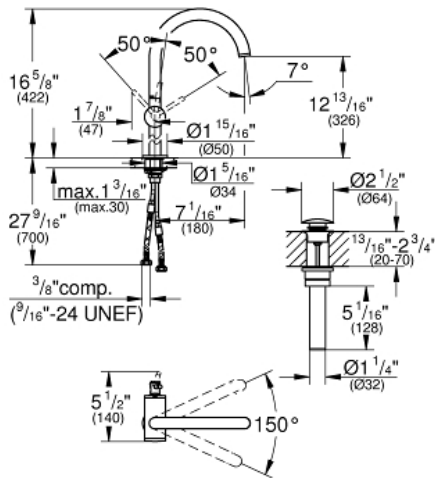

# ATRIO Single-handle Bathroom Faucet, XL-Size

MODEL # 23834003

GROHE CANADA, INC. | 5900 Avebury Road, Mississauga, Ontario, Canada L5R 3M3  
Phone: 905-271-2929 | Fax: 905-271-9494 | info@grohe.ca

Pure Freude  
an Wasser

### Product Description:

ATRIO

Single-handle Bathroom Faucet, XL-Size

### Standard Specification:

- Single hole installation
- **For free-standing basins**
- **GROHE SilkMove** 1.1" (28 mm) ceramic cartridge
- **GROHE StarLight** chrome finish
- Quick installation system
- Stop limiter
- Push-open 1 1/4" (32mm) waste set
- Stainless steel flex lines
- Flow rate: 4.5 L/min (1.2 gpm)