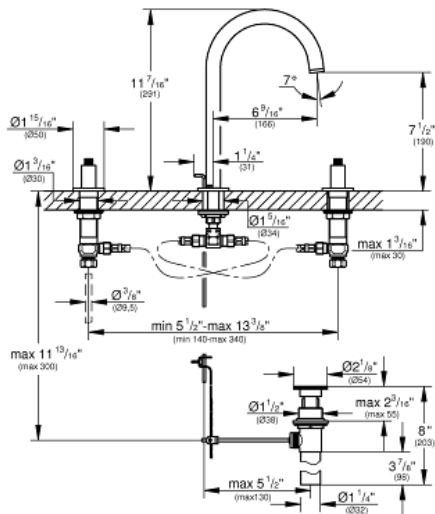

ATRIO 8" Widespread Two-Handle Bathroom Faucet M-Size

MODEL # 20069EN3

GROHE CANADA, INC. | 5900 Avebury Road, Mississauga, Ontario, Canada L5R 3M3
Phone: 905-271-2929 | Fax: 905-271-9494 | info@grohe.ca

Pure Freude
an Wasser

GROHE

Product Description:

ATRIO

8" Widespread Two-Handle Bathroom Faucet M-Size

Standard Specification:

- GROHE StarLight finish
- GROHE SilkMove ceramic cartridge
- Less handles – order 18 026 or 18 027 (sold separately)
- Flow rate: 4.5 L/min (1.2 gpm)

Applicable Codes & Standards:

- Energy Policy Act of 1992
- NSF 61
- ASME A112.18.1/CSA B125.1
- US Federal and State material regulations
- EPA WaterSense®

Color:

- 20069EN3 Brushed nickel