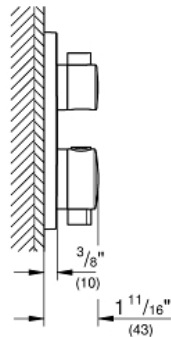

GROHTHERM
Single Function 2-Handle
Thermostatic Trim

MODEL # 24110EN0

Pure Freude
an Wasser

GROHE

Product Description:

GROHTHERM

Single Function 2-Handle Thermostatic Trim

Standard Specification:

- Required rough-in-set sold separately (GROHE Rapido SmartBox 35 601 000)
- **GROHE TurboStat** Compact cartridge with wax thermoelement
- **GROHE StarLight** finish
- Wall trim plate with GROHE QuickFix (Concealing mounting screws)
- Metal trim angle adjustable up to 6°
- Thermostatic temperature control with SafeStop at 100° F/38° C
- GROHE SafeStop Plus temperature limiter at 115° F/46° C
- Volume control with ceramic stop valve, 120°