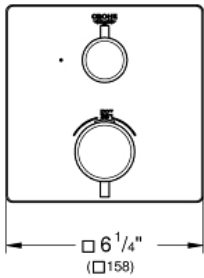

GROHTHERM
Single Function 2-Handle
Thermostatic Trim

MODEL # 24110EN0

Pure Freude
an Wasser

GROHE

Product Description:

GROHTHERM

Single Function 2-Handle Thermostatic Trim

Standard Specification:

- Required rough-in-set sold separately (GROHE Rapido SmartBox 35 601 000)
- **GROHE TurboStat** Compact cartridge with wax thermoelement
- **GROHE StarLight** finish
- Wall trim plate with GROHE QuickFix (Concealing mounting screws)
- Metal trim angle adjustable up to 6°
- Thermostatic temperature control with SafeStop at 100° F/38° C
- GROHE SafeStop Plus temperature limiter at 115° F/46° C
- Volume control with ceramic stop valve, 120°