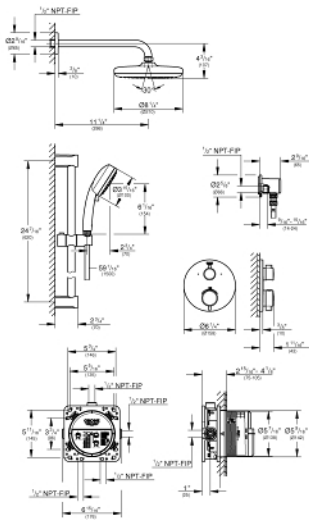

GROHTHERM CUBE  
Shower Set with Tempesta 210  
MODEL # 34745000

Pure Freude  
an Wasser

**Product Description:**  
**GROHTHERM CUBE**  
**Shower Set with Tempesta 210**

**Standard Specification:**

- Grohtherm Round Dual Function 2-Handle Thermostatic Trim (24 133)
- GROHE Rapido SmartBox universal rough-in box, 1/2" (35 601)
- Tempesta 210 Showerhead, 1.75 gpm (26 409)
- Rainshower shower arm, 11-1/4" (286mm) (28 577)
- Tempesta Cosmopolitan hand shower, 2 sprays, 1.75 gpm (26 046)
- Tempesta Cosmopolitan shower rail, 24" (620mm) (27 521)
- Rotaflex Metal Longlife shower hose, 59" (1500mm) (28 417)
- Wall Union (28 627)

**Applicable Codes & Standards:**

- Energy Policy Act of 1992
- ASME A112.18.1/CSA B125.1
- EPA WaterSense®
- CalGreen
- LOGO CEC

**Color:**

- 34745000 StarLight Chrome