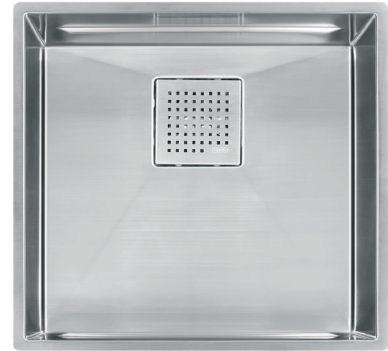

PEAK

STAINLESS STEEL 18" SINGLE BOWL SINK Model PKX11018-S

Aesthetically pleasing and remarkably functional, the Peak sink collection brings unparalleled style and utility to any kitchen.

FEATURES

- An integrated ledge enhances your workspace by allowing you to work directly over the sink. Custom-fit accessories streamline the workflow.
- 5mm radius corners and invisible drain provide an eye-catching design element to the kitchen.
- Made of 16 gauge stainless steel with a Diamond finish that will retain its beauty for any years.

TECHNICAL FEATURES

Overall Sink Size (OD)	18⁷/₈" x 17³/₄"
Bowl Size (ID)	17³/₄" x 16¹/₂"
Bowl Depth (ID)	9⁵/₈"
Corner Radius	5mm
Minimum Cabinet Size	24"
Installation Type	Undermount
Sound Coating	Yes
Anti-Noise Pads	Yes
Material	16 Gauge
Finish	Diamond
Weight	22 lbs.
Warranty	Limited Lifetime

INCLUDED ACCESSORIES

Drain Cover	PKXCVR
Strainer Assembly	1145

OPTIONAL ACCESSORIES

Bottom / Shelf Grid	PX-18S
Colander	PX-70S
Cutting Board	PX-40S
Universal Roller Mat	UV-36RM
Drain Board	CUW-60S
Inox Cream	903

Product Image