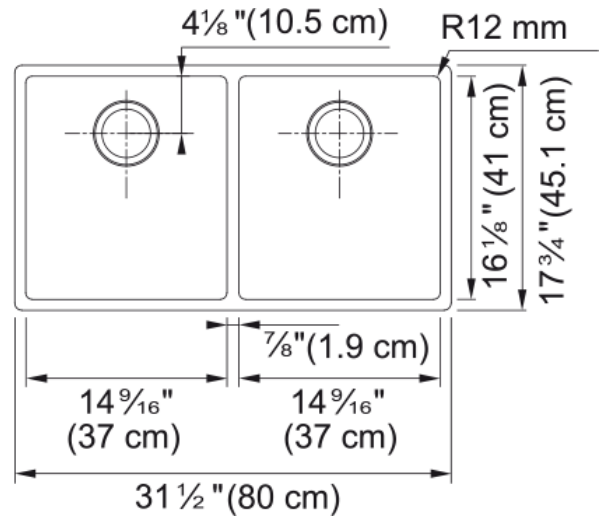

Cube Undermount Sink - CUX120-CA | 122.0577.780

Technical Data

Aspect

Sink type	Sink
Type of material	Stainless steel
Number of bowls	2
Color	Steel
Surface finish	Pearl

Product Dimensions

Exterior size: right to left	31.496
Exterior size: front to back	17.717
Large bowl size: right to left	14.567
Large bowl size: front to back	16.142
Large bowl: depth	9.055
Small bowl size: right to left	14.567
Small bowl size: front to back	16.142
Small bowl: depth	9.055

Installation

Minimum cabinet size	33"
----------------------	-----

Product specifications

Installation type	Undermount
Drain hole	3 1/2"
Position of drainer	No drainer

Product identification

Product brand	FRANKE
Product family	Maris
Collection	Cube
Certified by	IAPMO