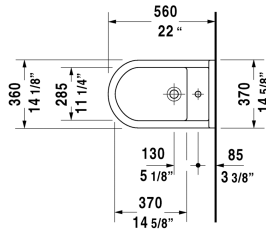

Starck 3 Bidet floorstanding # 2230100000

| < 14 1/8" Inch > |

Bidet floorstanding	Dimension	Weight	Order number
with overflow, with faucet deck, cUPC® listed*, hardware included			
Colors			
00 White			
Variant			
	14 1/8" x 22" Inch	53.2 lb	2230100000
Infobox			
* Complies with following standards: ASME A112.19.2/CSA B45.1			
Sanitary ceramics with the special WonderGliss surface finish will remain clean and attractive-looking for a long time to come. When ordering WonderGliss please add a "1" as eleventh digit to the model number.			
Siphon for bidet with extended outlet pipe	1 1/4" x 19 3/4" Inch	1.3 lb	005027

All drawings contain the necessary measurements which are subject to standard tolerances. They are stated in inch & mm and are non-binding. Exact measurements, in particular for customized installation scenarios, can only be taken from the finished ceramic piece.