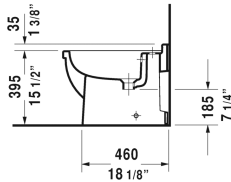

Starck 3 Bidet floorstanding # 2230100000

| < 14 1/8" Inch > |

Bidet floorstanding	Dimension	Weight	Order number
with overflow, with faucet deck, cUPC® listed*, hardware included			
Colors			
00 White			
Variant			
	14 1/8" x 22" Inch	53.2 lb	2230100000
Infobox			
* Complies with following standards: ASME A112.19.2/CSA B45.1			
Sanitary ceramics with the special WonderGliss surface finish will remain clean and attractive-looking for a long time to come. When ordering WonderGliss please add a "1" as eleventh digit to the model number.			
Siphon for bidet with extended outlet pipe	1 1/4" x 19 3/4" Inch	1.3 lb	005027

All drawings contain the necessary measurements which are subject to standard tolerances. They are stated in inch & mm and are non-binding. Exact measurements, in particular for customized installation scenarios, can only be taken from the finished ceramic piece.