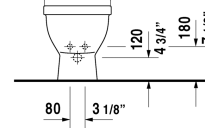

Starck 3 Bidet floorstanding # 2230100000

| < 14 1/8" Inch > |

Bidet floorstanding	Dimension	Weight	Order number
with overflow, with faucet deck, cUPC® listed*, hardware included			
Colors			
00 White			
Variant			
	14 1/8" x 22" Inch	53.2 lb	2230100000
Infobox			
* Complies with following standards: ASME A112.19.2/CSA B45.1			
Sanitary ceramics with the special WonderGliss surface finish will remain clean and attractive-looking for a long time to come. When ordering WonderGliss please add a "1" as eleventh digit to the model number.			
Siphon for bidet with extended outlet pipe	1 1/4" x 19 3/4" Inch	1.3 lb	005027

All drawings contain the necessary measurements which are subject to standard tolerances. They are stated in inch & mm and are non-binding. Exact measurements, in particular for customized installation scenarios, can only be taken from the finished ceramic piece.